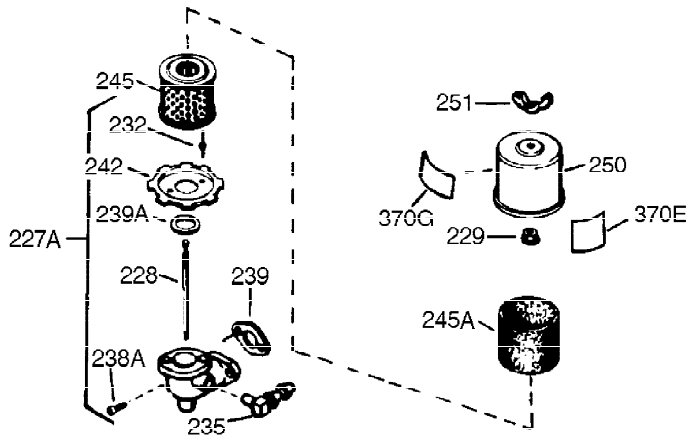

**OPTIONAL
STARTER MUFF KIT**

730571

Can be used on H50-60 with
stamped steel starter.