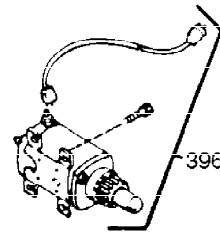

**OPTIONAL 110-120
VOLT STARTER
MOTOR KIT**