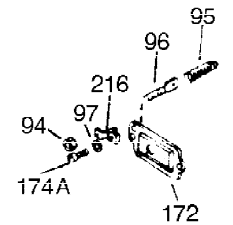

**OPTIONAL 110-120
VOLT STARTER
MOTOR KIT**