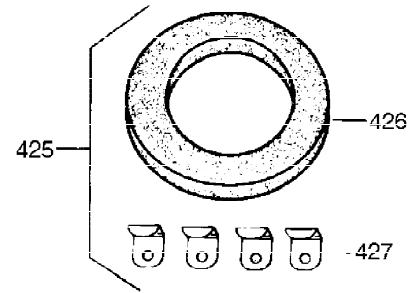

**OPTIONAL
STARTER MUFF KIT**

730571

Can be used on H50-60 with
stamped steel starter.