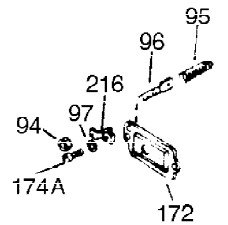

**OPTIONAL 110-120
VOLT STARTER
MOTOR KIT**