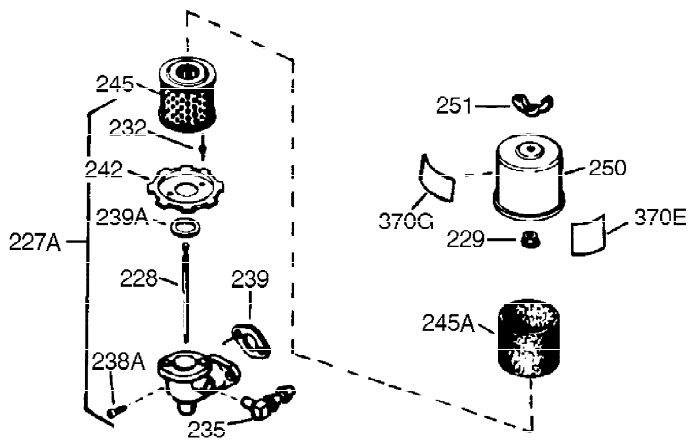

**OPTIONAL
STARTER MUFF KIT**

730571
Can be used on H50-60 with
stamped steel starter.