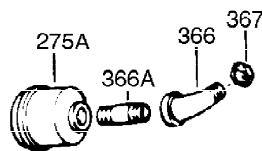

**OPTIONAL 110-120
VOLT STARTER
MOTOR KIT**