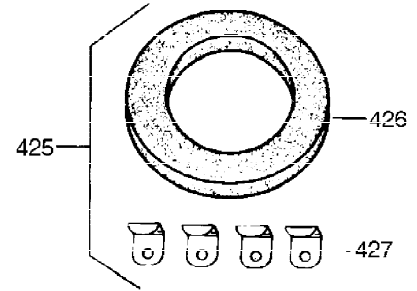

**OPTIONAL
STARTER MUFF KIT**

730571

Can be used on H50-60 with
stamped steel starter.