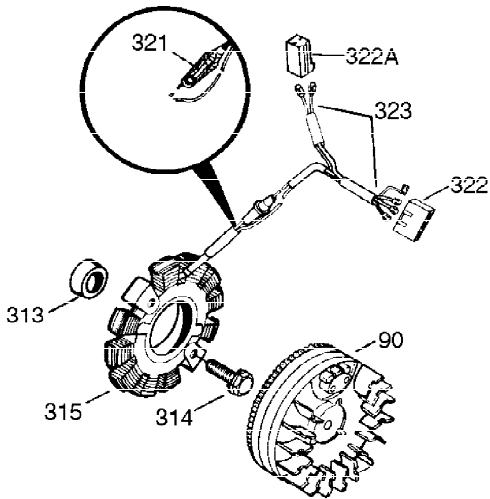

**OPTIONAL
STARTER MUFF KIT**

730571

Can be used on H50-60 with
stamped steel starter.