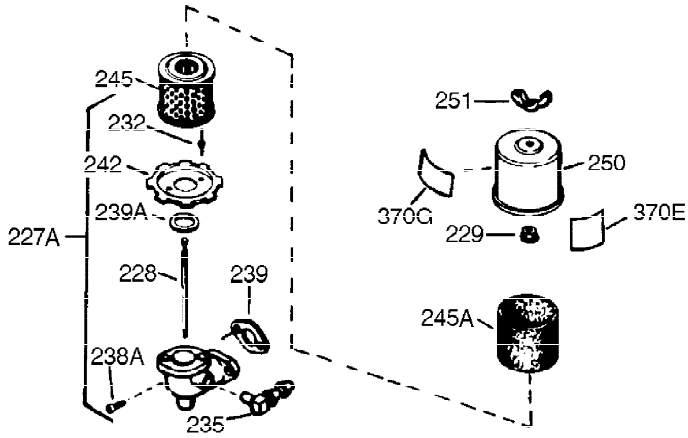

**OPTIONAL
STARTER MUFF KIT**

730571

Can be used on H50-60 with
stamped steel starter.