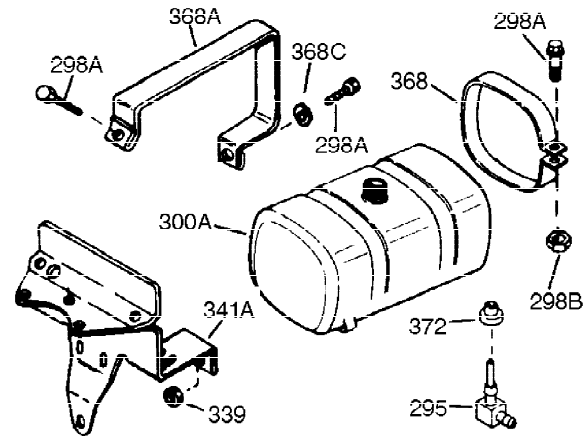

Ref #	Part Number	Qty	Description
308	35540	1	Fill Tube Clip
310	36205	1	Dipstick
325	29443	1	Wire Clip
327	35392	1	Starter Plug
340	34159	1	Fuel Tank Bracket
341	34158	1	Fuel Tank Bracket
342	650561	1	Screw, 1/4-20 x 5/8"
370A	34686	1	Name Decal
370B	35274	1	Instruction Decal
370C	35703	1	Control Decal
370	36261	1	Instruction Decal
380	632230	1	Carburetor (Incl. 184)
390	590688	1	Rewind Starter
400	36447	1	* Gasket Set (Incl. items marked PK i n notes) Incl. part #'s 26756 (1), 27272A (1), 27896A (2), 27915A (1), 29673 (1), 30684 (1), 31688A (1), 33629 (1), 34912 (1), 35865 (1), 36445 (1)
420	730225	1	SAE 30 4-Cycle Engine Oil (Quart)
453	29538	1	Engine Mounting Base
454	650542	4	Screw, 5/16-18 x 3/4"