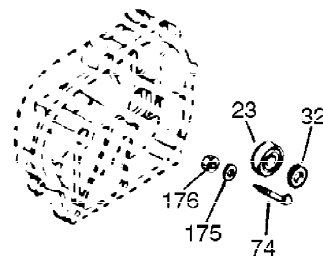

**OPTIONAL 110-120
VOLT STARTER
MOTOR KIT**