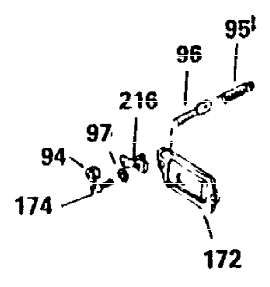

Ref #	Part Number	Qty	Description
370	36261	1	Instruction Decal
370A	33107	1	Throttle Decal
380	632230	1	Carburetor (Incl. 184)
390	590688	1	Rewind Starter (Note: This engine could have been built with 590732 starter. Refer to the design of the rope pulley strength ribs for part identification. Individual starter parts do not interchange.)
400	36447	1	* Gasket Set (Incl. items marked PK in notes) Incl. part #'s 26756 (1), 27272A (1), 27896A (2), 27915A (1), 29673 (1), 30684 (1), 31688A (1), 33629 (1), 34912 (1), 35865 (1), 36445 (1)
420	730225	1	SAE 30 4-Cycle Engine Oil (Quart)
453	29538	1	Engine Mounting Base
454	650542	4	Screw, 5/16-18 x 3/4"

ILLUSTRATION SHOWS TYPICAL PARTS ONLY. ORDER BY PART NUMBER. PARTS NOT LISTED ARE SUPPLIED BY OEM.

VIEW 2 of 3

OPTIONAL 110 120 VOLT STARTER MOTOR KIT

OPTIONAL SPARK ARREST MUFFLER

Ref #	Part Number	Qty	Description
16A	30205	1	Governor Bracket
23	31793	1	Ball Bearing
32	31792	1	Washer
42	34854	1	Ring Set (Std.)
42	34855	1	Ring Set (.010" OS)
42	34856	1	Ring Set (.020" OS)
74	31855	2	Bearing Retainer
94	33450	1	Lock Nut, 10-32
95	30886A	1	Extension Spring
96	30845A	1	R.P.M. Adjusting Bolt
172	28425	1	Valve Cover
174	650128	2	Screw, 10-24 x 1/2"
175	650778	2	Lock Washer
176	650580	2	Lock Nut, 10-24
200	34677	1	Control Bracket (Incl. 19, 203 & 204)
238	28820	2	Screw, 10-32 x 1/2"
239	27272A	1	* Air Cleaner Gasket
250	31715	1	Air Cleaner Body (Black)
262	29747B	2	Screw, Torx T-40, 5/16-24 x 21/32"
265	30939A	1	Cylinder Head Cover
272	30196	2	Screw, 5/16-18 x 3/4"
273	34712	1	Carburetor Flange
295	35857	1	Fuel Shut-Off Valve
307	35499	1	"O" Ring
310	36205	1	Dipstick
370B	35274	1	Instruction Decal