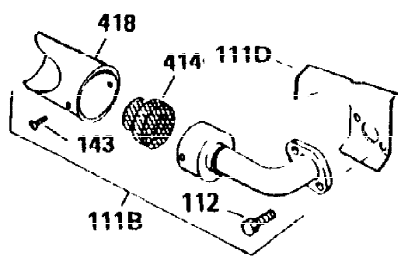

Ref #	Part Number	Qty	Description
370	36261	1	Instruction Decal
370A	33107	1	Throttle Decal
380	632230	1	Carburetor (Incl. 184)
390	590688	1	Rewind Starter (Note: This engine could have been built with 590732 starter. Refer to the design of the rope pulley strength ribs for part identification. Individual starter parts do not interchange.)
400	36447	1	* Gasket Set (Incl. items marked PK in notes) Incl. part #'s 26756 (1), 27272A (1), 27896A (2), 27915A (1), 29673 (1), 30684 (1), 31688A (1), 33629 (1), 34912 (1), 35865 (1), 36445 (1)
420	730225	1	SAE 30 4-Cycle Engine Oil (Quart)
453	29538	1	Engine Mounting Base
454	650542	4	Screw, 5/16-18 x 3/4"

ILLUSTRATION SHOWS TYPICAL PARTS ONLY. ORDER BY PART NUMBER. PARTS NOT LISTED ARE SUPPLIED BY OEM.

VIEW 2 of 3

OPTIONAL 110 120 VOLT STARTER MOTOR KIT

OPTIONAL SPARK ARREST MUFFLER

Ref #	Part Number	Qty	Description
16A	30205	1	Governor Bracket
23	31793	1	Ball Bearing
32	31792	1	Washer
42	34854	1	Ring Set (Std.)
42	34855	1	Ring Set (.010" OS)
42	34856	1	Ring Set (.020" OS)
74	31855	2	Bearing Retainer
94	33450	1	Lock Nut, 10-32
95	30886A	1	Extension Spring
96	30845A	1	R.P.M. Adjusting Bolt
172	28425	1	Valve Cover
174	650128	2	Screw, 10-24 x 1/2"
175	650778	2	Lock Washer
176	650580	2	Lock Nut, 10-24
200	34677	1	Control Bracket (Incl. 19, 203 & 204)
238	28820	2	Screw, 10-32 x 1/2"
239	27272A	1	* Air Cleaner Gasket
250	31715	1	Air Cleaner Body (Black)
262	29747B	2	Screw, Torx T-40, 5/16-24 x 21/32"
265	30939A	1	Cylinder Head Cover
272	30196	2	Screw, 5/16-18 x 3/4"
273	34712	1	Carburetor Flange
295	35857	1	Fuel Shut-Off Valve
307	35499	1	"O" Ring
310	36205	1	Dipstick
370B	35274	1	Instruction Decal