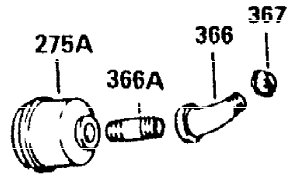

Ref #	Part Number	Qty	Description
370	36261	1	Instruction Decal
370A	33107	1	Throttle Decal
380	632230	1	Carburetor (Incl. 184)
390	590688	1	Rewind Starter (Note: This engine could have been built with 590732 starter. Refer to the design of the rope pulley strength ribs for part identification. Individual starter parts do not interchange.)
400	36447	1	* Gasket Set (Incl. items marked PK in notes) Incl. part #'s 26756 (1), 27272A (1), 27896A (2), 27915A (1), 29673 (1), 30684 (1), 31688A (1), 33629 (1), 34912 (1), 35865 (1), 36445 (1)
420	730225	1	SAE 30 4-Cycle Engine Oil (Quart)
453	29538	1	Engine Mounting Base
454	650542	4	Screw, 5/16-18 x 3/4"

ILLUSTRATION SHOWS TYPICAL PARTS ONLY. ORDER BY PART NUMBER. PARTS NOT LISTED ARE SUPPLIED BY OEM.

VIEW 2 of 3

OPTIONAL 110 120 VOLT STARTER MOTOR KIT

OPTIONAL SPARK ARREST MUFFLER

Ref #	Part Number	Qty	Description
16A	30205	1	Governor Bracket
23	31793	1	Ball Bearing
32	31792	1	Washer
42	34854	1	Ring Set (Std.)
42	34855	1	Ring Set (.010" OS)
42	34856	1	Ring Set (.020" OS)
74	31855	2	Bearing Retainer
94	33450	1	Lock Nut, 10-32
95	30886A	1	Extension Spring
96	30845A	1	R.P.M. Adjusting Bolt
172	28425	1	Valve Cover
174	650128	2	Screw, 10-24 x 1/2"
175	650778	2	Lock Washer
176	650580	2	Lock Nut, 10-24
200	34677	1	Control Bracket (Incl. 19, 203 & 204)
238	28820	2	Screw, 10-32 x 1/2"
239	27272A	1	* Air Cleaner Gasket
250	31715	1	Air Cleaner Body (Black)
262	29747B	2	Screw, Torx T-40, 5/16-24 x 21/32"
265	30939A	1	Cylinder Head Cover
272	30196	2	Screw, 5/16-18 x 3/4"
273	34712	1	Carburetor Flange
295	35857	1	Fuel Shut-Off Valve
307	35499	1	"O" Ring
310	36205	1	Dipstick
370B	35274	1	Instruction Decal