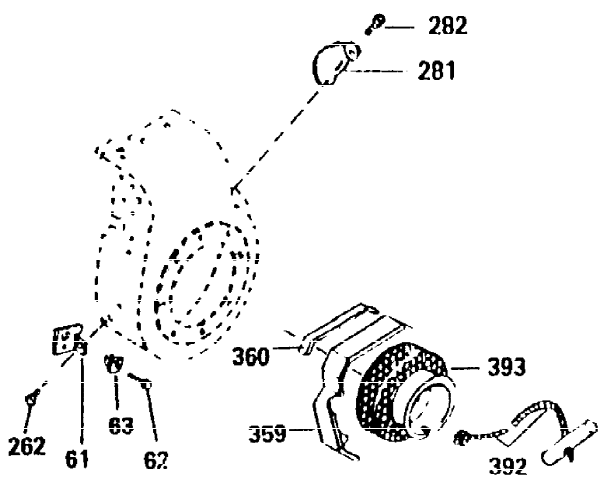

ILLUSTRATION SHOWS TYPICAL PARTS ONLY. ORDER BY PART NUMBER. PARTS NOT LISTED ARE SUPPLIED BY OEM.

VIEW 2 of 3

OPTIONAL 110 120 VOLT STARTER MOTOR KIT

OPTIONAL SPARK ARREST MUFFLER