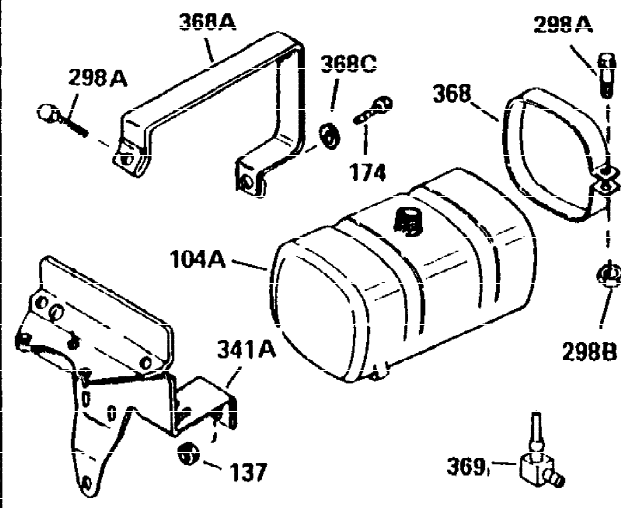

ILLUSTRATION SHOWS TYPICAL PARTS ONLY. ORDER BY PART NUMBER. PARTS NOT LISTED ARE SUPPLIED BY OEM.

VIEW 2 of 3

OPTIONAL 110 120 VOLT STARTER MOTOR KIT

OPTIONAL SPARK ARREST MUFFLER