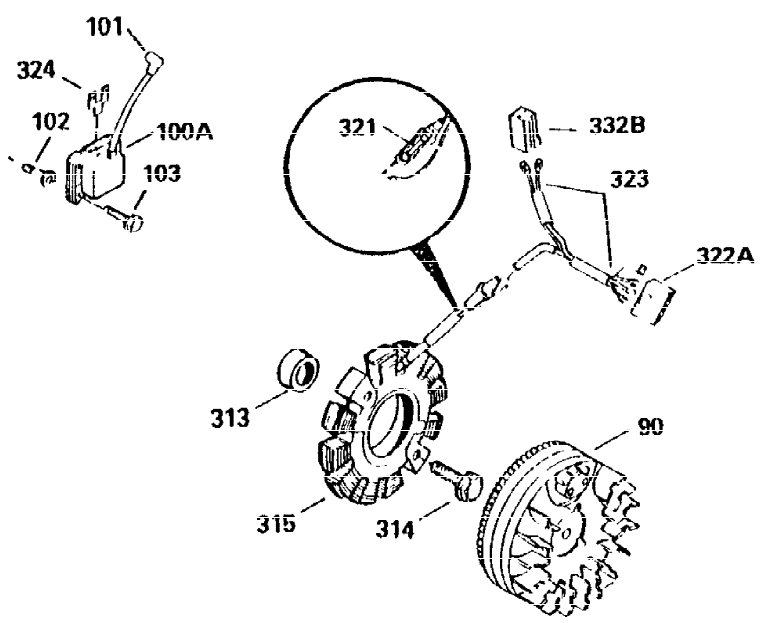

Ref #	Part Number	Qty	Description
370	36261	1	Instruction Decal
370A	33107	1	Throttle Decal
380	632230	1	Carburetor (Incl. 184)
390	590688	1	Rewind Starter (Note: This engine could have been built with 590732 starter. Refer to the design of the rope pulley strength ribs for part identification. Individual starter parts do not interchange.)
400	36447	1	* Gasket Set (Incl. items marked PK in notes) Incl. part #'s 26756 (1), 27272A (1), 27896A (2), 27915A (1), 29673 (1), 30684 (1), 31688A (1), 33629 (1), 34912 (1), 35865 (1), 36445 (1)
420	730225	1	SAE 30 4-Cycle Engine Oil (Quart)
453	29538	1	Engine Mounting Base
454	650542	4	Screw, 5/16-18 x 3/4"

**STANDARD POINT
 IGNITION**

SOLID STATE

Ref #	Part Number	Qty	Description
16A	30205	1	Governor Bracket
42	34854	1	Ring Set (Std.)
42	34855	1	Ring Set (.010" OS)
42	34856	1	Ring Set (.020" OS)
90	611084	1	Flywheel
94	33450	1	Lock Nut, 10-32
101	610118	1	Spark Plug Cover
102	650872	2	Solid State Mounting Stud
103	651007	2	Screw, Torx T-15, 10-24 x 15/16"
172	28425	1	Valve Cover
173	35350	1	Breather Tube
200	34677	1	Control Bracket (Incl. 19, 203 & 204)
238	28820	2	Screw, 10-32 x 1/2"
239	27272A	1	* Air Cleaner Gasket
250	31715	1	Air Cleaner Body (Black)
265	30939A	1	Cylinder Head Cover
272	30196	2	Screw, 5/16-18 x 3/4"
273	34712	1	Carburetor Flange
295	35857	1	Fuel Shut-Off Valve
307	35499	1	"O" Ring
310	36205	1	Dipstick