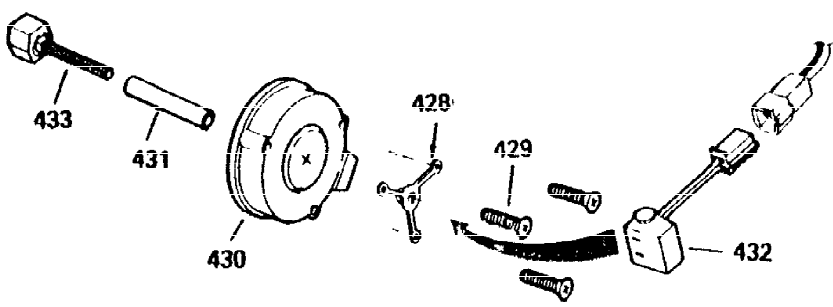

Ref #	Part Number	Qty	Description
370	36261	1	Instruction Decal
370A	33107	1	Throttle Decal
380	632230	1	Carburetor (Incl. 184)
390	590688	1	Rewind Starter (Note: This engine could have been built with 590732 starter. Refer to the design of the rope pulley strength ribs for part identification. Individual starter parts do not interchange.)
400	36447	1	* Gasket Set (Incl. items marked PK in notes) Incl. part #'s 26756 (1), 27272A (1), 27896A (2), 27915A (1), 29673 (1), 30684 (1), 31688A (1), 33629 (1), 34912 (1), 35865 (1), 36445 (1)
420	730225	1	SAE 30 4-Cycle Engine Oil (Quart)
453	29538	1	Engine Mounting Base
454	650542	4	Screw, 5/16-18 x 3/4"

**STANDARD POINT
 IGNITION**

SOLID STATE

Ref #	Part Number	Qty	Description
16A	30205	1	Governor Bracket
42	34854	1	Ring Set (Std.)
42	34855	1	Ring Set (.010" OS)
42	34856	1	Ring Set (.020" OS)
90	611084	1	Flywheel
94	33450	1	Lock Nut, 10-32
101	610118	1	Spark Plug Cover
102	650872	2	Solid State Mounting Stud
103	651007	2	Screw, Torx T-15, 10-24 x 15/16"
172	28425	1	Valve Cover
173	35350	1	Breather Tube
200	34677	1	Control Bracket (Incl. 19, 203 & 204)
238	28820	2	Screw, 10-32 x 1/2"
239	27272A	1	* Air Cleaner Gasket
250	31715	1	Air Cleaner Body (Black)
265	30939A	1	Cylinder Head Cover
272	30196	2	Screw, 5/16-18 x 3/4"
273	34712	1	Carburetor Flange
295	35857	1	Fuel Shut-Off Valve
307	35499	1	"O" Ring
310	36205	1	Dipstick