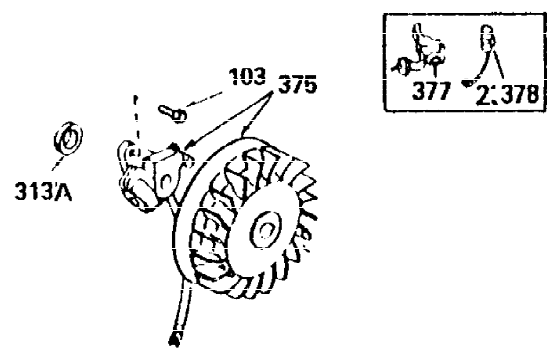

Ref #	Part Number	Qty	Description
370	36261	1	Instruction Decal
370A	33107	1	Throttle Decal
380	632230	1	Carburetor (Incl. 184)
390	590688	1	Rewind Starter (Note: This engine could have been built with 590732 starter. Refer to the design of the rope pulley strength ribs for part identification. Individual starter parts do not interchange.)
400	36447	1	* Gasket Set (Incl. items marked PK in notes) Incl. part #'s 26756 (1), 27272A (1), 27896A (2), 27915A (1), 29673 (1), 30684 (1), 31688A (1), 33629 (1), 34912 (1), 35865 (1), 36445 (1)
420	730225	1	SAE 30 4-Cycle Engine Oil (Quart)
453	29538	1	Engine Mounting Base
454	650542	4	Screw, 5/16-18 x 3/4"

**STANDARD POINT
 IGNITION**

SOLID STATE

Ref #	Part Number	Qty	Description
16A	30205	1	Governor Bracket
42	34854	1	Ring Set (Std.)
42	34855	1	Ring Set (.010" OS)
42	34856	1	Ring Set (.020" OS)
90	611084	1	Flywheel
94	33450	1	Lock Nut, 10-32
101	610118	1	Spark Plug Cover
102	650872	2	Solid State Mounting Stud
103	651007	2	Screw, Torx T-15, 10-24 x 15/16"
172	28425	1	Valve Cover
173	35350	1	Breather Tube
200	34677	1	Control Bracket (Incl. 19, 203 & 204)
238	28820	2	Screw, 10-32 x 1/2"
239	27272A	1	* Air Cleaner Gasket
250	31715	1	Air Cleaner Body (Black)
265	30939A	1	Cylinder Head Cover
272	30196	2	Screw, 5/16-18 x 3/4"
273	34712	1	Carburetor Flange
295	35857	1	Fuel Shut-Off Valve
307	35499	1	"O" Ring
310	36205	1	Dipstick