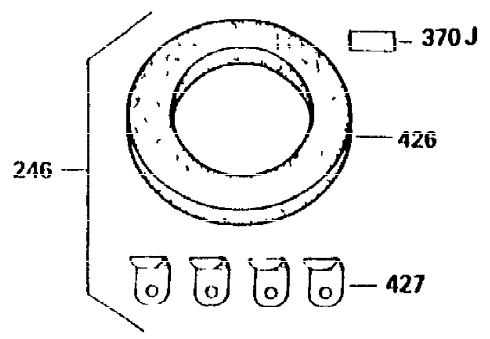

**OPTIONAL
STARTER MUFF KIT**