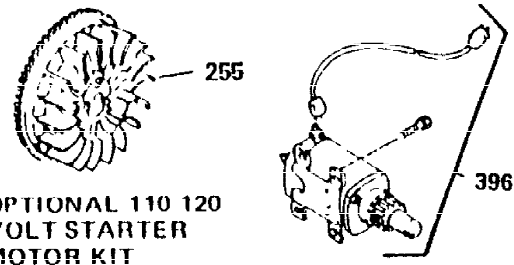

Ref #	Part Number	Qty	Description
370	36261	1	Instruction Decal
370A	33107	1	Throttle Decal
380	632230	1	Carburetor (Incl. 184)
390	590688	1	Rewind Starter (Note: This engine could have been built with 590732 starter. Refer to the design of the rope pulley strength ribs for part identification. Individual starter parts do not interchange.)
400	36447	1	* Gasket Set (Incl. items marked PK in notes) Incl. part #'s 26756 (1), 27272A (1), 27896A (2), 27915A (1), 29673 (1), 30684 (1), 31688A (1), 33629 (1), 34912 (1), 35865 (1), 36445 (1)
420	730225	1	SAE 30 4-Cycle Engine Oil (Quart)
453	29538	1	Engine Mounting Base
454	650542	4	Screw, 5/16-18 x 3/4"

ILLUSTRATION SHOWS TYPICAL PARTS ONLY. ORDER BY PART NUMBER. PARTS NOT LISTED ARE SUPPLIED BY OEM.

VIEW 2 of 3

OPTIONAL 110 120 VOLT STARTER MOTOR KIT

OPTIONAL SPARK ARREST MUFFLER

Ref #	Part Number	Qty	Description
16A	30205	1	Governor Bracket
23	31793	1	Ball Bearing
32	31792	1	Washer
42	34854	1	Ring Set (Std.)
42	34855	1	Ring Set (.010" OS)
42	34856	1	Ring Set (.020" OS)
74	31855	2	Bearing Retainer
94	33450	1	Lock Nut, 10-32
95	30886A	1	Extension Spring
96	30845A	1	R.P.M. Adjusting Bolt
172	28425	1	Valve Cover
174	650128	2	Screw, 10-24 x 1/2"
175	650778	2	Lock Washer
176	650580	2	Lock Nut, 10-24
200	34677	1	Control Bracket (Incl. 19, 203 & 204)
238	28820	2	Screw, 10-32 x 1/2"
239	27272A	1	* Air Cleaner Gasket
250	31715	1	Air Cleaner Body (Black)
262	29747B	2	Screw, Torx T-40, 5/16-24 x 21/32"
265	30939A	1	Cylinder Head Cover
272	30196	2	Screw, 5/16-18 x 3/4"
273	34712	1	Carburetor Flange
295	35857	1	Fuel Shut-Off Valve
307	35499	1	"O" Ring
310	36205	1	Dipstick
370B	35274	1	Instruction Decal