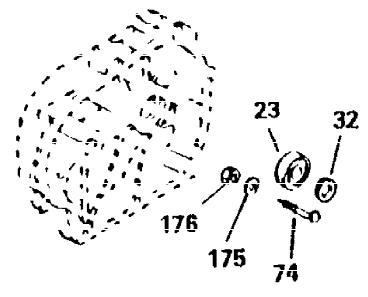

OPTIONAL 110 120 VOLT STARTER MOTOR KIT