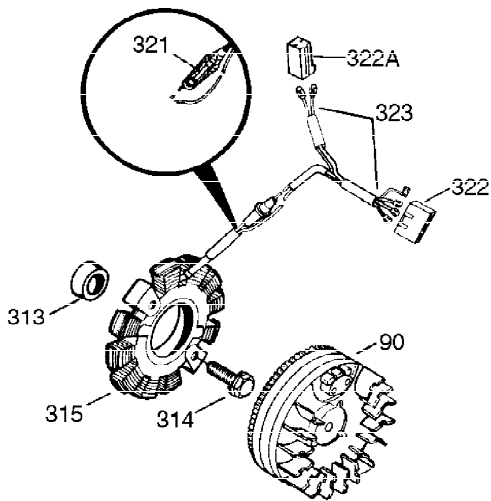

**OPTIONAL
STARTER MUFF KIT**

730571
Can be used on H50-60 with
stamped steel starter.