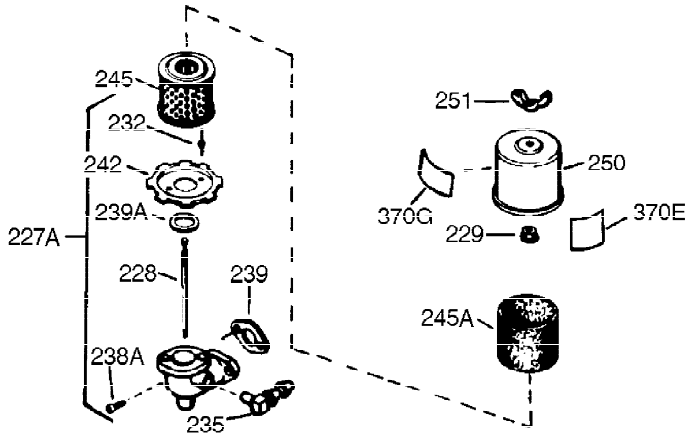

Ref #	Part Number	Qty	Description
370C	34414	1	Warning Decal
380	632230	1	Carburetor (Incl. 184)
390	590732	1	Rewind Starter
400	36447	1	* Gasket Set (Incl. items marked PK i n notes) Incl. part #'s 26756 (1), 27272A (1), 27896A (2), 27915A (1), 29673 (1), 30684 (1), 31688A (1), 33629 (1), 34912 (1), 35865 (1), 36445 (1)
420	730225	1	SAE 30 4-Cycle Engine Oil (Quart)
453	29538	1	Engine Mounting Base
454	650542	4	Screw, 5/16-18 x 3/4"

Ref #	Part Number	Qty	Description
94	33450	1	Lock Nut, 10-32
95	30886A	1	Extension Spring
96	30845A	1	RPM Adjusting Bolt
172	28425	1	Valve Cover
262	29747B	2	Screw, Torx T-40, 5/16-24 x 21/32"
269	35865	1	* Exhaust Manifold Gasket
370C	34414	1	Warning Decal
370D	33183	1	Stop-Run Decal