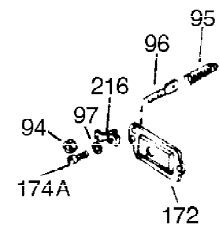

Ref #	Part Number	Qty	Description
370C	34414	1	Warning Decal
380	632230	1	Carburetor (Incl. 184)
390	590732	1	Rewind Starter
400	36447	1	* Gasket Set (Incl. items marked PK i n notes) Incl. part #'s 26756 (1), 27272A (1), 27896A (2), 27915A (1), 29673 (1), 30684 (1), 31688A (1), 33629 (1), 34912 (1), 35865 (1), 36445 (1)
420	730225	1	SAE 30 4-Cycle Engine Oil (Quart)
453	29538	1	Engine Mounting Base
454	650542	4	Screw, 5/16-18 x 3/4"