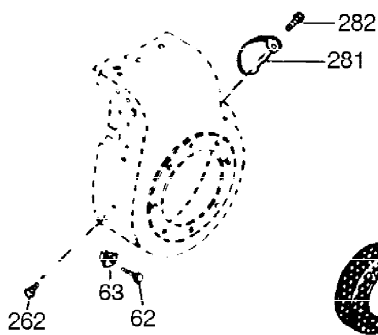

Ref #	Part Number	Qty	Description
370C	34414	1	Warning Decal
380	632230	1	Carburetor (Incl. 184)
390	590732	1	Rewind Starter
400	36447	1	* Gasket Set (Incl. items marked PK i n notes) Incl. part #'s 26756 (1), 27272A (1), 27896A (2), 27915A (1), 29673 (1), 30684 (1), 31688A (1), 33629 (1), 34912 (1), 35865 (1), 36445 (1)
420	730225	1	SAE 30 4-Cycle Engine Oil (Quart)
453	29538	1	Engine Mounting Base
454	650542	4	Screw, 5/16-18 x 3/4"

Ref #	Part Number	Qty	Description
94	33450	1	Lock Nut, 10-32
95	30886A	1	Extension Spring
96	30845A	1	RPM Adjusting Bolt
172	28425	1	Valve Cover
262	29747B	2	Screw, Torx T-40, 5/16-24 x 21/32"
269	35865	1	* Exhaust Manifold Gasket
370C	34414	1	Warning Decal
370D	33183	1	Stop-Run Decal