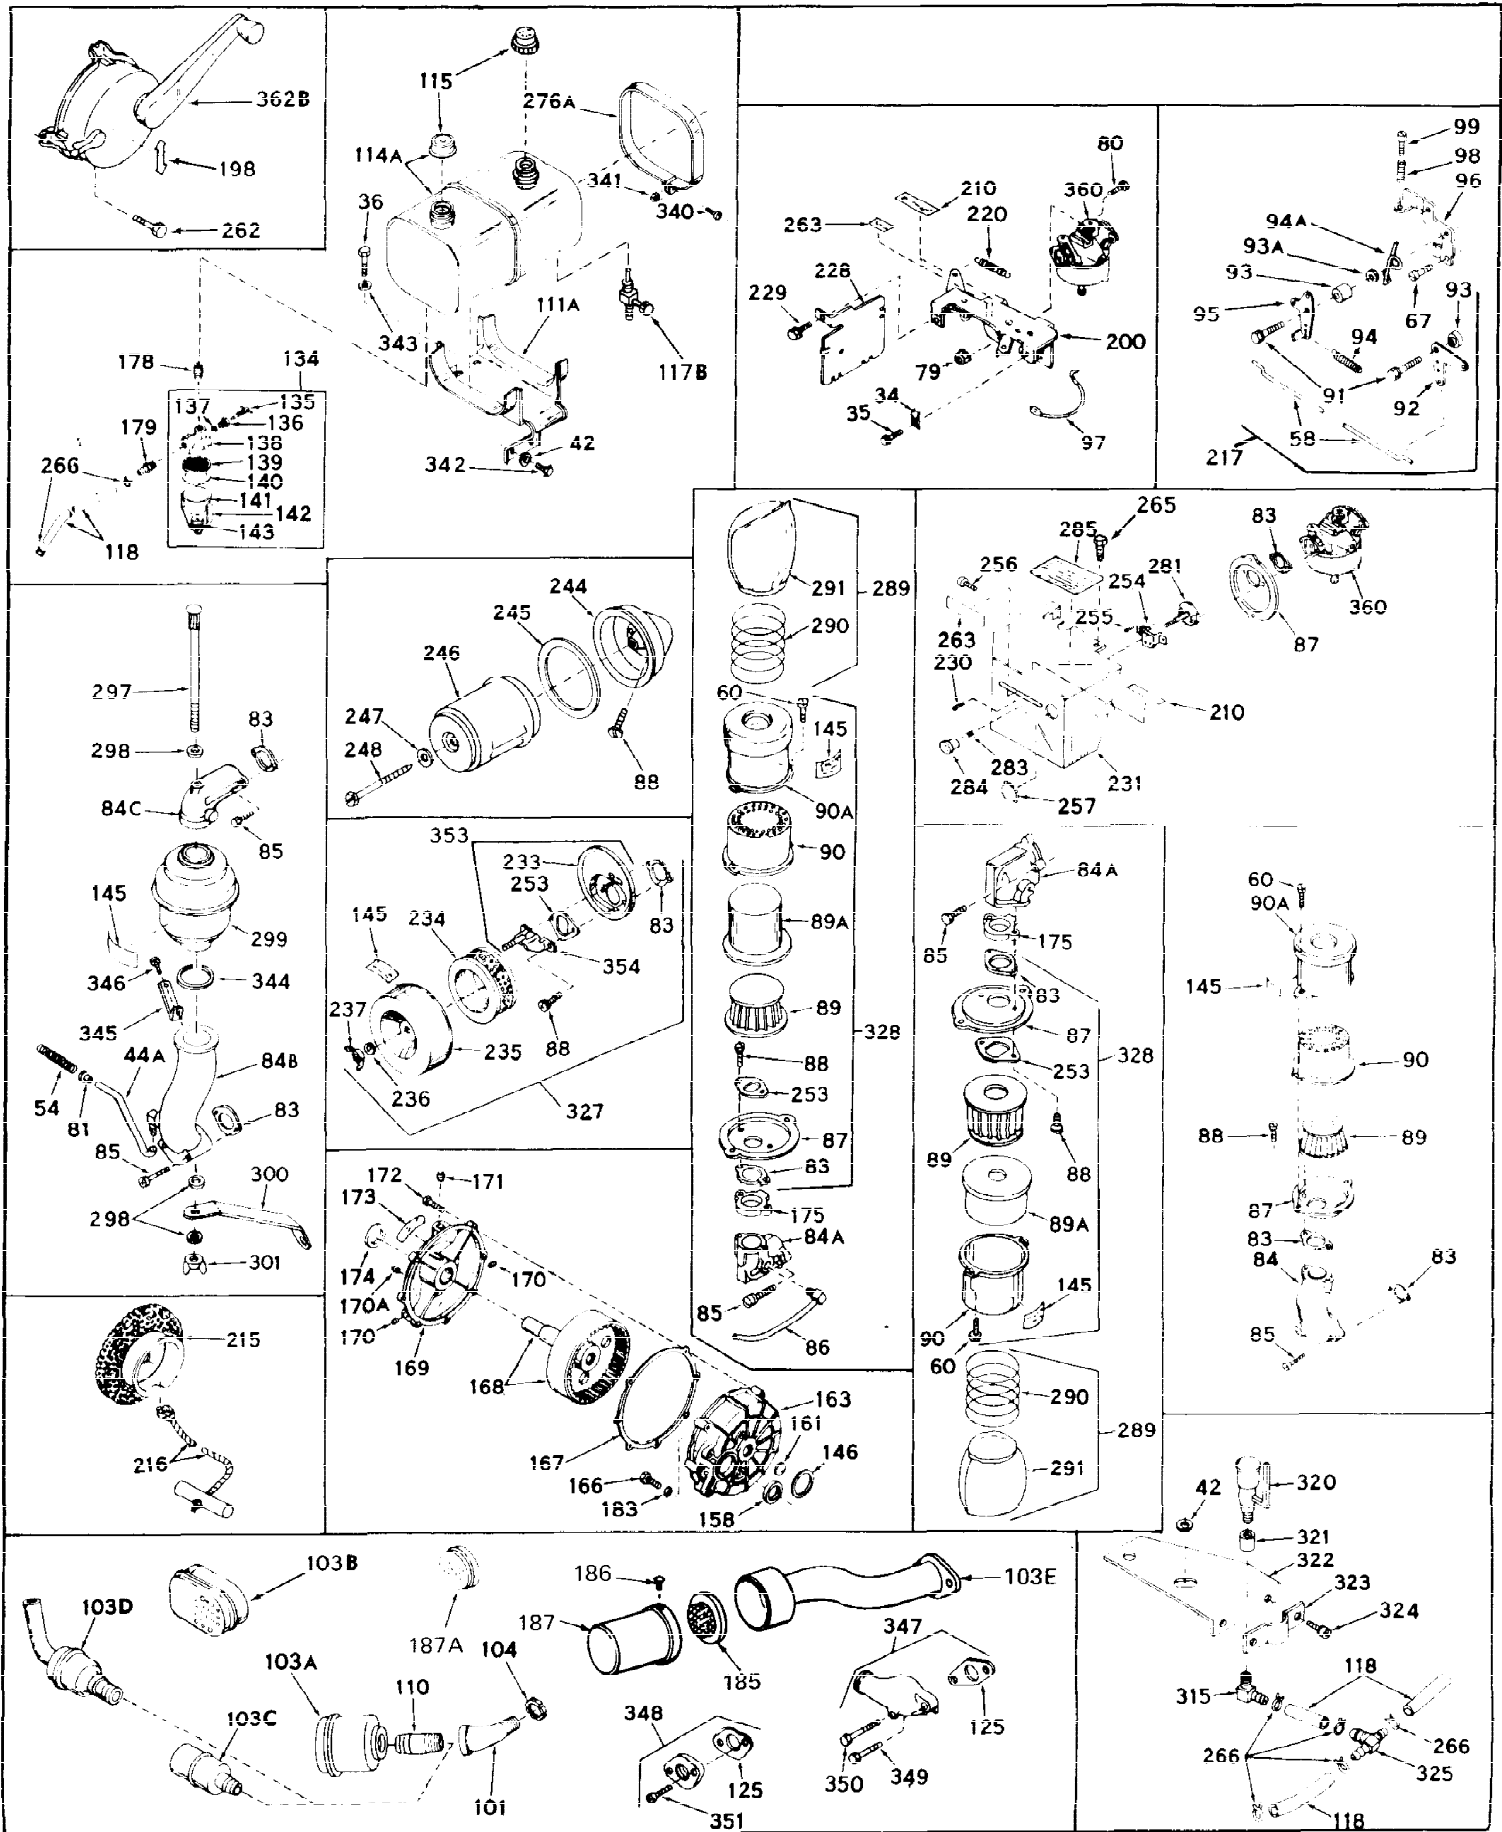

Ref #	Part Number	Qty	Description
34	27793	0	Clip, Conduit
35	28942	0	Screw
36	650694	0	Screw, Hex hd. cap, 5/16-18 x 2
36	650695	0	Screw, Hex hd. cap, 5/16-18 x 2-1/4 (Grade 8
36	650697	0	Screw, Hex hd. cap, 5/16-18 x 2-1/2
42	26073	0	Washer, Connecting rod bolt
54	28819	0	Spring, Fuel line
54	31778	0	Spring, Coil
60	650152	0	Screw
67	650399	0	Screw, Phil. fil. hd. Sems, 10-32 x 5/8
79	29752	0	Nut
80	650572	0	Screw
83	27272	0	Gasket, Air cleaner
85	29786	0	Screw
85	650163	0	Screw, Fil. hd. Sems, 10-32 x 7/8
85	650416	0	Screw, Rd. hd. Sems, 10-32 x 1
85	650605	0	Screw
87	31691	0	Bracket, Air cleaner
88	28820	0	Screw
88	650399	0	Screw, Phil. fil. hd. Sems, 10-32 x 5/8
88	650521	0	Screw
89	30727	0	Element, Air cleaner
90	31692	0	Body, Air cleaner
91	30312	0	Screw, Hex washer hd. Sems, 10-32 x 1/2
98	28569	0	Spring, Compression
98	32924	0	Spring, Compression
99	29500	0	Screw, Fil. hd. mach., Sems, 8-32 x 3/4
99	650223	0	Screw, Fil. slotted hd. Sems, 8-32 x 5/8
99	650688	0	Screw, Hex hd., 10-32 x 1-5/16" (Drilled
104	28443	0	Nut, Conduit (1/8" thick)
104	32862	0	Nut, Conduit (1/4" thick)
115	32387A	0	Cap, Fuel filler (Charcoal Plastic) (Spurt
115	33032	0	Cap, Fuel filler (Red Plastic) (Spurt
118	29774	0	Line, Fuel (Braided 8.25")
118	30705	0	Line, Fuel (Braided 16")
118	30962	0	Line, Fuel (Braided 32")
125	27930	0	Gasket, Exhaust
145	31752	0	Decal, Air cleaner
146	28451	0	Gasket, Housing
171	24590	0	Plug, Pipe
215	28301	0	Pulley, Starter
216	590343	0	Rope & Handle Assy., Starter
228	30820	0	Baffle, Heat
229	28942	0	Screw
230	650257	0	Screw, Pan hd. Sems, 8-32 x 5/16
253	30767	0	Spacer, Air cleaner
255	28820	0	Screw
256	650760	0	Screw
257	31291	0	Plug, Cover
262	29716	0	Screw
265	650701	0	Screw, Hex washer hd. shakeproof,
266	26460	0	Clamp, Fuel line
289	730512	0	Kit, Pre-cleaner
290	31667	0	Spring, Pre-cleaner bag
291	31668	0	Bag, Pre-cleaner