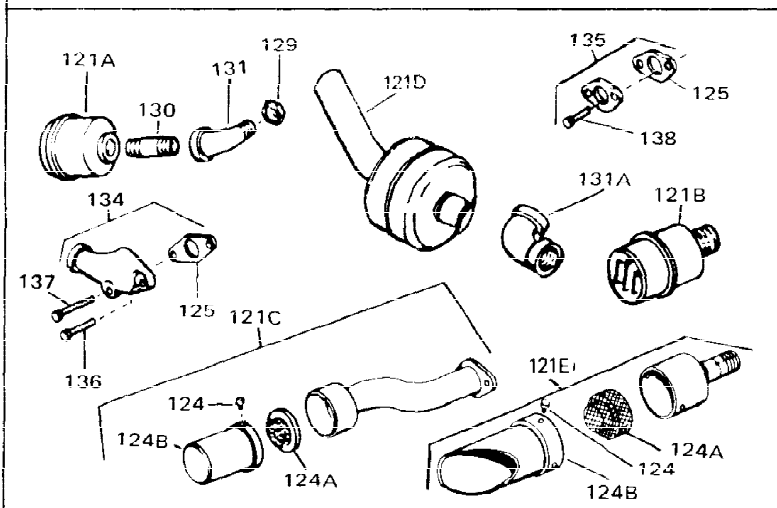

Ref #	Part Number	Qty	Description
35	26073	0	Washer, Connecting rod bolt
35	650570	0	Washer, Flat
35	650691	0	Washer, Flat
36	650694A	0	Screw, Hex flange hd., 5/16-18 x 2
36	650695A	0	Screw, Hex flange hd., 5/16-18 x 2-1/4
36	650697A	0	Screw, Hex flange hd., 5/16-18 x 2-1/2
38	27896	0	Gasket, Breather cover
43	27627	0	Tube, Breather
81	28820	0	Screw
81	30196	0	Screw
81	650521	0	Screw
82	27272	0	Gasket, Air cleaner
86A	34697	0	Elbow, Air cleaner
89A	730128	0	Cleaner Assy., Air
111A	33353	0	Bracket, Lower fuel tank
112A	33352A	0	Bracket, Upper fuel tank
113A	650273	0	Screw
113	650561	0	Screw
117B	33053	0	Valve, Fuel strainer & shut-off
117	33395	0	Fitting, Fuel line
118	33679	0	Bushing, Fuel fitting
121E	391026	0	Muffler
124A	33171	0	Screen, Muffler
124B	33185	0	Cover & Tube, Muffler
124	650578	0	Screw
125	27930	0	Gasket, Exhaust
134	31288	0	Muffler Adapter Kit
135	730130	0	Muffler Adapter Kit
136	6021A	0	Screw, Hex flange hd., 5/16-18 x 1-1/2
137	650697A	0	Screw, Hex flange hd., 5/16-18 x 2-1/2
138	30196	0	Screw
233	34819	0	Elbow Assy., Air cleaner
234	730561	0	Air Cleaner Kit, Dual Element upright,
273	650687	0	Screw, Pan hd. self-tap, 10-32 x 5/16