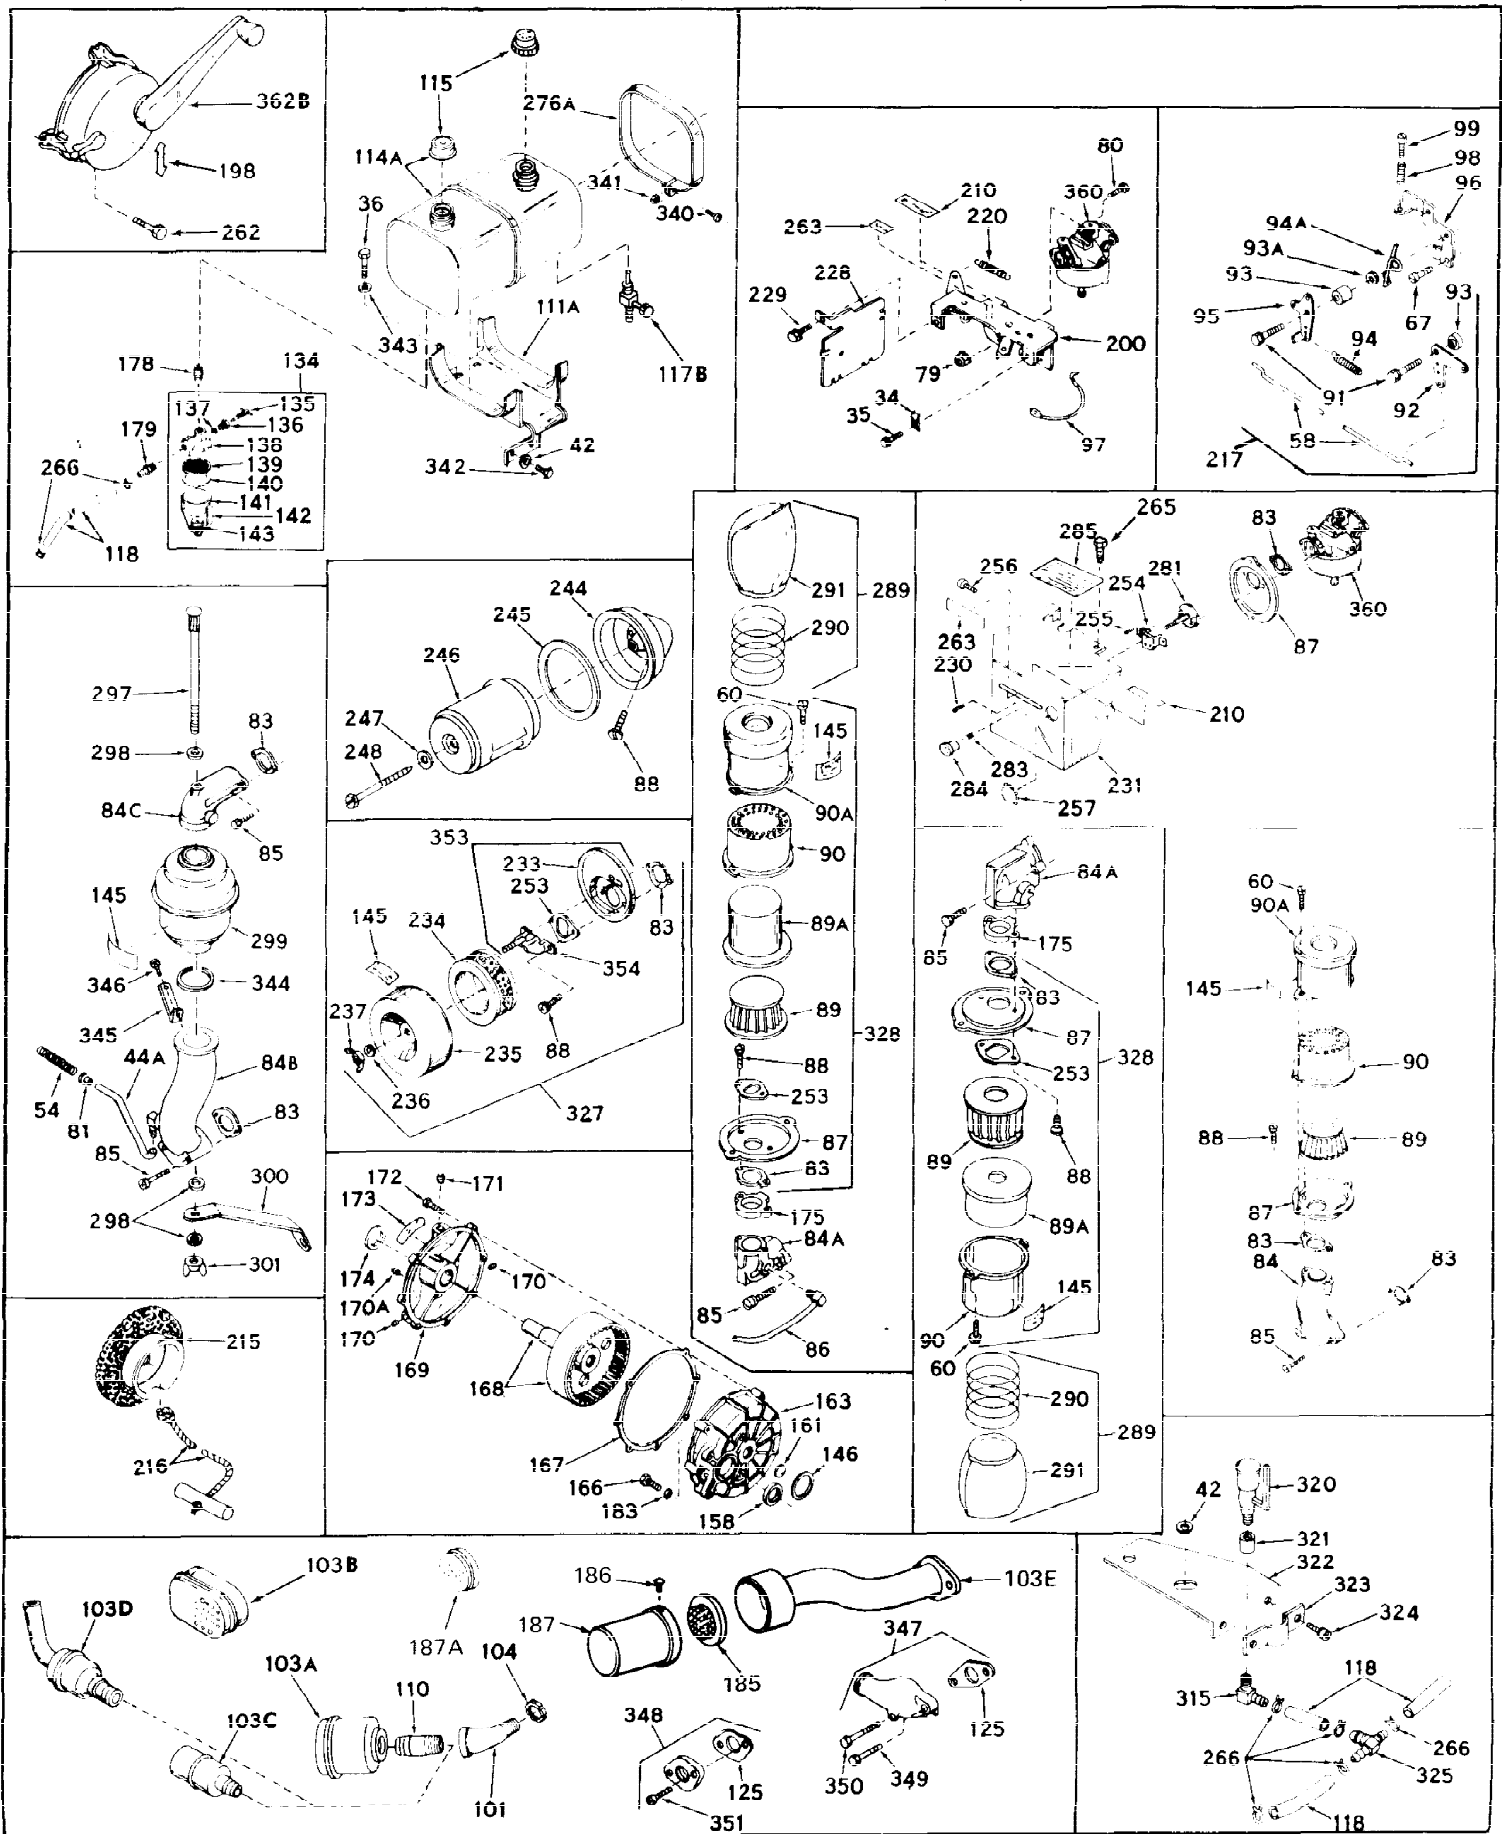

Ref #	Part Number	Qty	Description
34	27793	0	Clip, Conduit
35	28942	0	Screw
36	650694	0	Screw, Hex hd. cap, 5/16-18 x 2
36	650695	0	Screw, Hex hd. cap, 5/16-18 x 2-1/4 (Grade 8
36	650697	0	Screw, Hex hd. cap, 5/16-18 x 2-1/2
42	26073	0	Washer, Connecting rod bolt
54	28819	0	Spring, Fuel line
54	31778	0	Spring, Coil
60	650152	0	Screw
67	650399	0	Screw, Phil. fil. hd. Sems, 10-32 x 5/8
79	29752	0	Nut
80	650572	0	Screw
83	27272	0	Gasket, Air cleaner
85	29786	0	Screw
85	650163	0	Screw, Fil. hd. Sems, 10-32 x 7/8
85	650416	0	Screw, Rd. hd. Sems, 10-32 x 1
85	650605	0	Screw
86	30709	0	Fitting, Breather tube
87	31691	0	Bracket, Air cleaner
88	650399	0	Screw, Phil. fil. hd. Sems, 10-32 x 5/8
88	650521	0	Screw
88	28820	0	Screw
89	30727	0	Element, Air cleaner
90A	31715	0	Body, Air cleaner
91	30312	0	Screw, Hex washer hd. Sems, 10-32 x 1/2
97	28468	0	Wire, Ground (Female fitting both ends)
98	28569	0	Spring, Compression
98	32924	0	Spring, Compression
99	29500	0	Screw, Fil. hd. mach., Sems, 8-32 x 3/4
99	650223	0	Screw, Fil. slotted hd. Sems, 8-32 x 5/8
99	650688	0	Screw, Hex hd., 10-32 x 1-5/16" (Drilled
101	30970	0	Elbow, Exhaust (90°)
104	28443	0	Nut, Conduit (1/8" thick)
104	32862	0	Nut, Conduit (1/4" thick)
115	32387A	0	Cap, Fuel filler (Charcoal Plastic) (Spurt
115	33032	0	Cap, Fuel filler (Red Plastic) (Spurt
118	29774	0	Line, Fuel (Braided 8.25")
118	30705	0	Line, Fuel (Braided 16")
118	30962	0	Line, Fuel (Braided 32")
125	27930	0	Gasket, Exhaust
145	31752	0	Decal, Air cleaner
146	28451	0	Gasket, Housing
171	24590	0	Plug, Pipe
200	33110	0	Control Assy., Speed (Remote)
215	28301	0	Pulley, Starter
216	590343	0	Rope & Handle Assy., Starter
220	30826	0	Spring, Extension
228	30820	0	Baffle, Heat
229	28942	0	Screw
230	650257	0	Screw, Pan hd. Sems, 8-32 x 5/16
253	30767	0	Spacer, Air cleaner
255	28820	0	Screw
256	650760	0	Screw
257	31291	0	Plug, Cover
262	29716	0	Screw