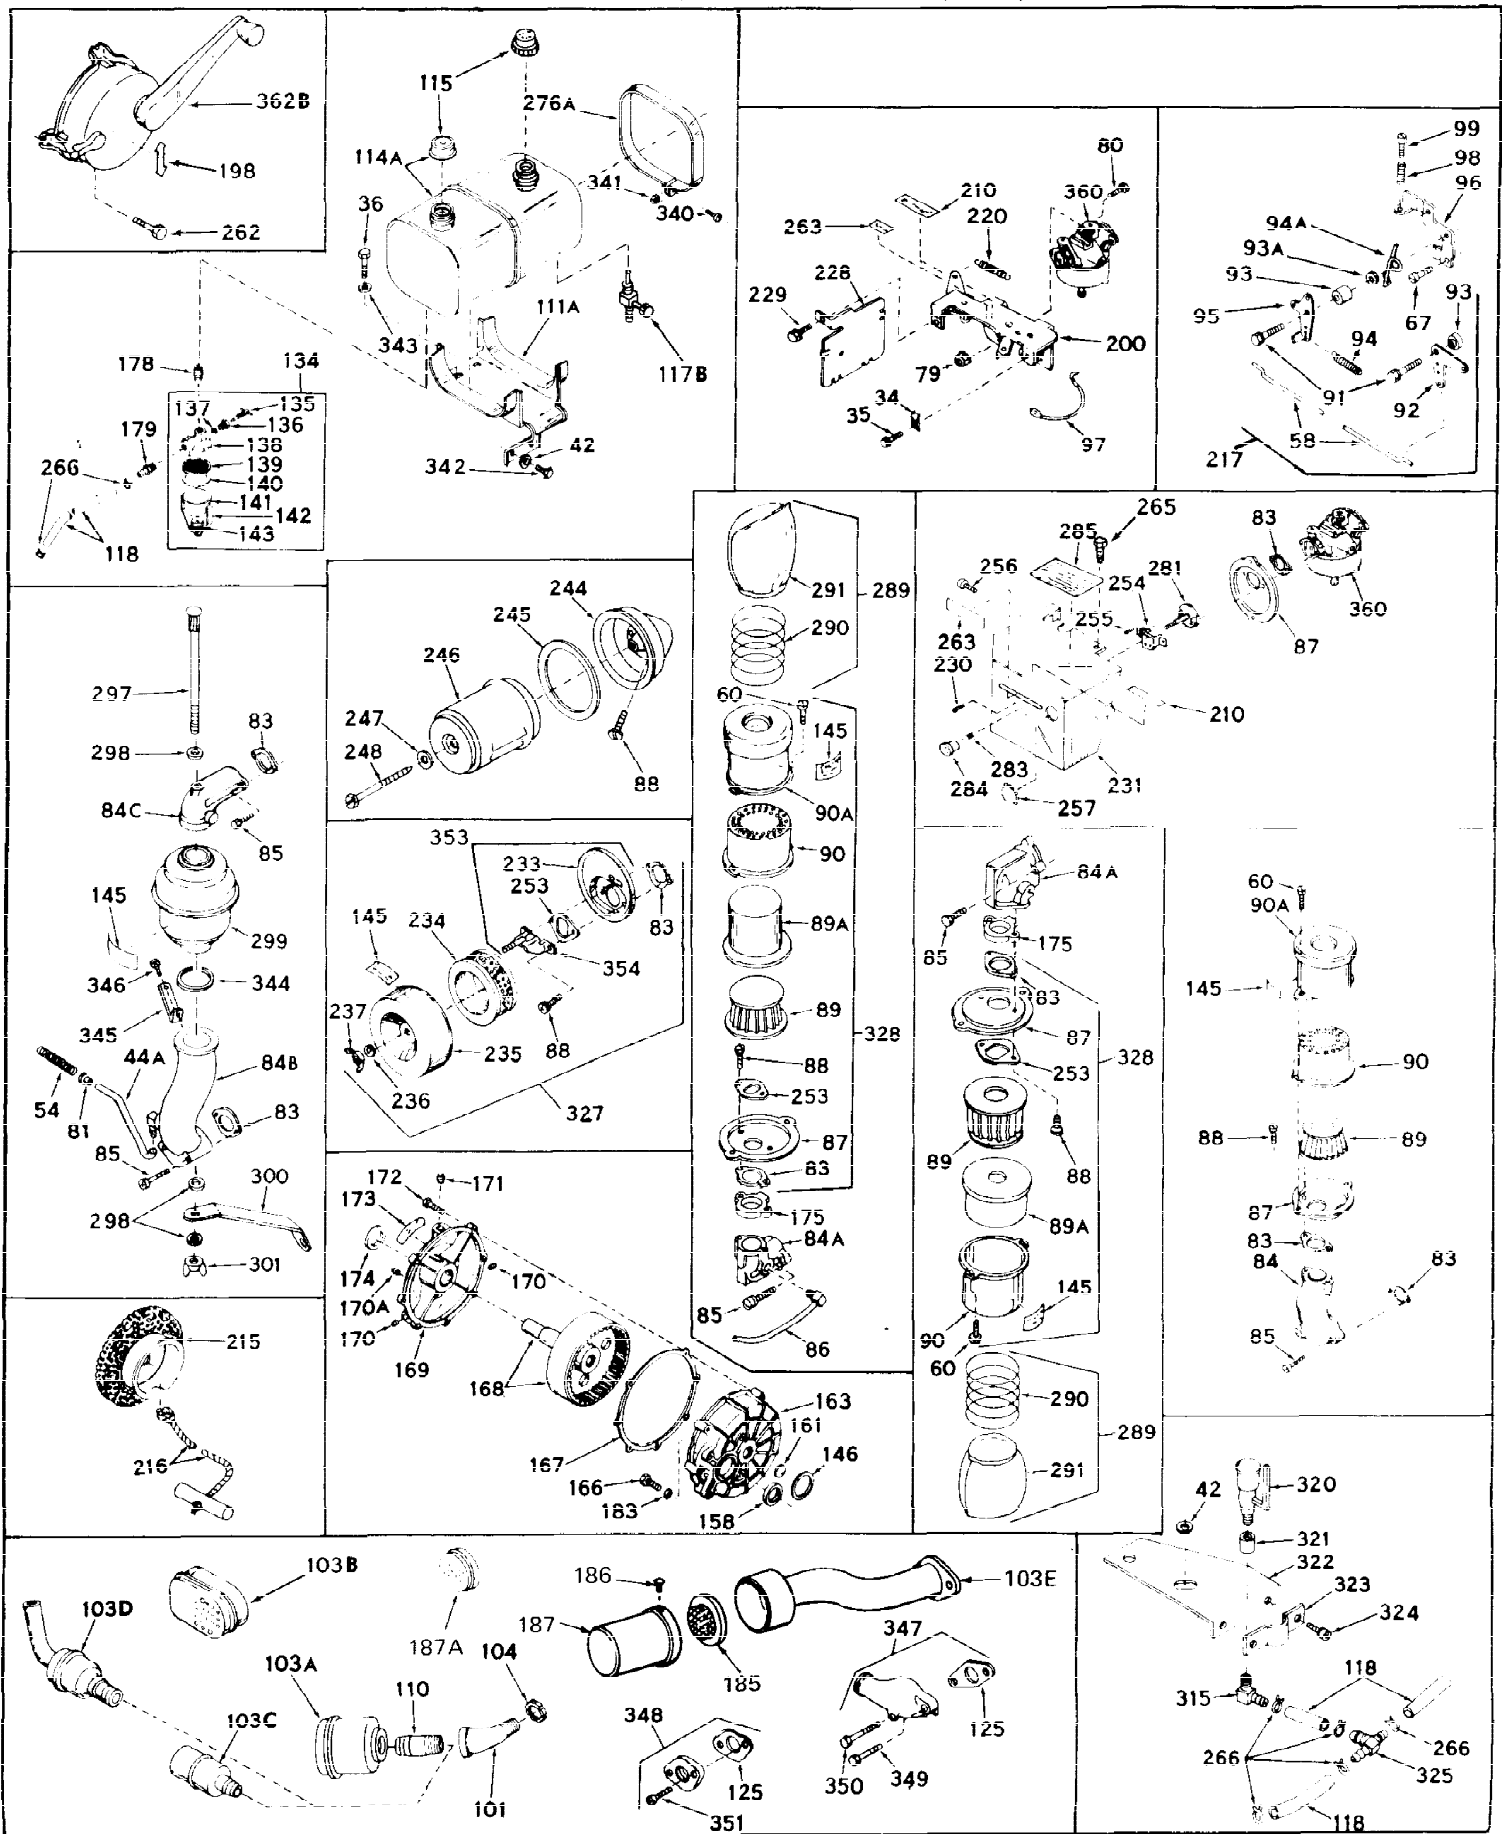

Ref #	Part Number	Qty	Description
34	27793	0	Clip, Conduit
35	28942	0	Screw
36	650694	0	Screw, Hex hd. cap, 5/16-18 x 2
36	650695	0	Screw, Hex hd. cap, 5/16-18 x 2-1/4 (Grade 8
36	650697	0	Screw, Hex hd. cap, 5/16-18 x 2-1/2
42	26073	0	Washer, Connecting rod bolt
54	28819	0	Spring, Fuel line
54	31778	0	Spring, Coil
60	650152	0	Screw
67	650399	0	Screw, Phil. fil. hd. Sems, 10-32 x 5/8
79	29752	0	Nut
80	650572	0	Screw
83	27272	0	Gasket, Air cleaner
85	29786	0	Screw
85	650163	0	Screw, Fil. hd. Sems, 10-32 x 7/8
85	650416	0	Screw, Rd. hd. Sems, 10-32 x 1
85	650605	0	Screw
87	31691	0	Bracket, Air cleaner
88	650399	0	Screw, Phil. fil. hd. Sems, 10-32 x 5/8
88	650521	0	Screw
88	28820	0	Screw
91	30312	0	Screw, Hex washer hd. Sems, 10-32 x 1/2
97	28468	0	Wire, Ground (Female fitting both ends)
98	28569	0	Spring, Compression
98	32924	0	Spring, Compression
99	29500	0	Screw, Fil. hd. mach., Sems, 8-32 x 3/4
99	650223	0	Screw, Fil. slotted hd. Sems, 8-32 x 5/8
99	650688	0	Screw, Hex hd., 10-32 x 1-5/16" (Drilled
104	28443	0	Nut, Conduit (1/8" thick)
104	32862	0	Nut, Conduit (1/4" thick)
115	32387A	0	Cap, Fuel filler (Charcoal Plastic) (Spurt
115	33032	0	Cap, Fuel filler (Red Plastic) (Spurt
118	29774	0	Line, Fuel (Braided 8.25")
118	30705	0	Line, Fuel (Braided 16")
118	30962	0	Line, Fuel (Braided 32")
125	27930	0	Gasket, Exhaust
146	28451	0	Gasket, Housing
171	24590	0	Plug, Pipe
200	33108	0	Control Assy., Speed (Remote Snow King)
215	28301	0	Pulley, Starter
216	590343	0	Rope & Handle Assy., Starter
220	30826	0	Spring, Extension
228	30820	0	Baffle, Heat
229	28942	0	Screw
230	650257	0	Screw, Pan hd. Sems, 8-32 x 5/16
231	32395	0	Cover, Carburetor
253	30767	0	Spacer, Air cleaner
254	32398	0	Bracket, Choke
255	28820	0	Screw
256	650760	0	Screw
257	31291	0	Plug, Cover
262	29716	0	Screw
263	31718	0	Decal, Choke
265	650701	0	Screw, Hex washer hd. shakeproof,
266	26460	0	Clamp, Fuel line