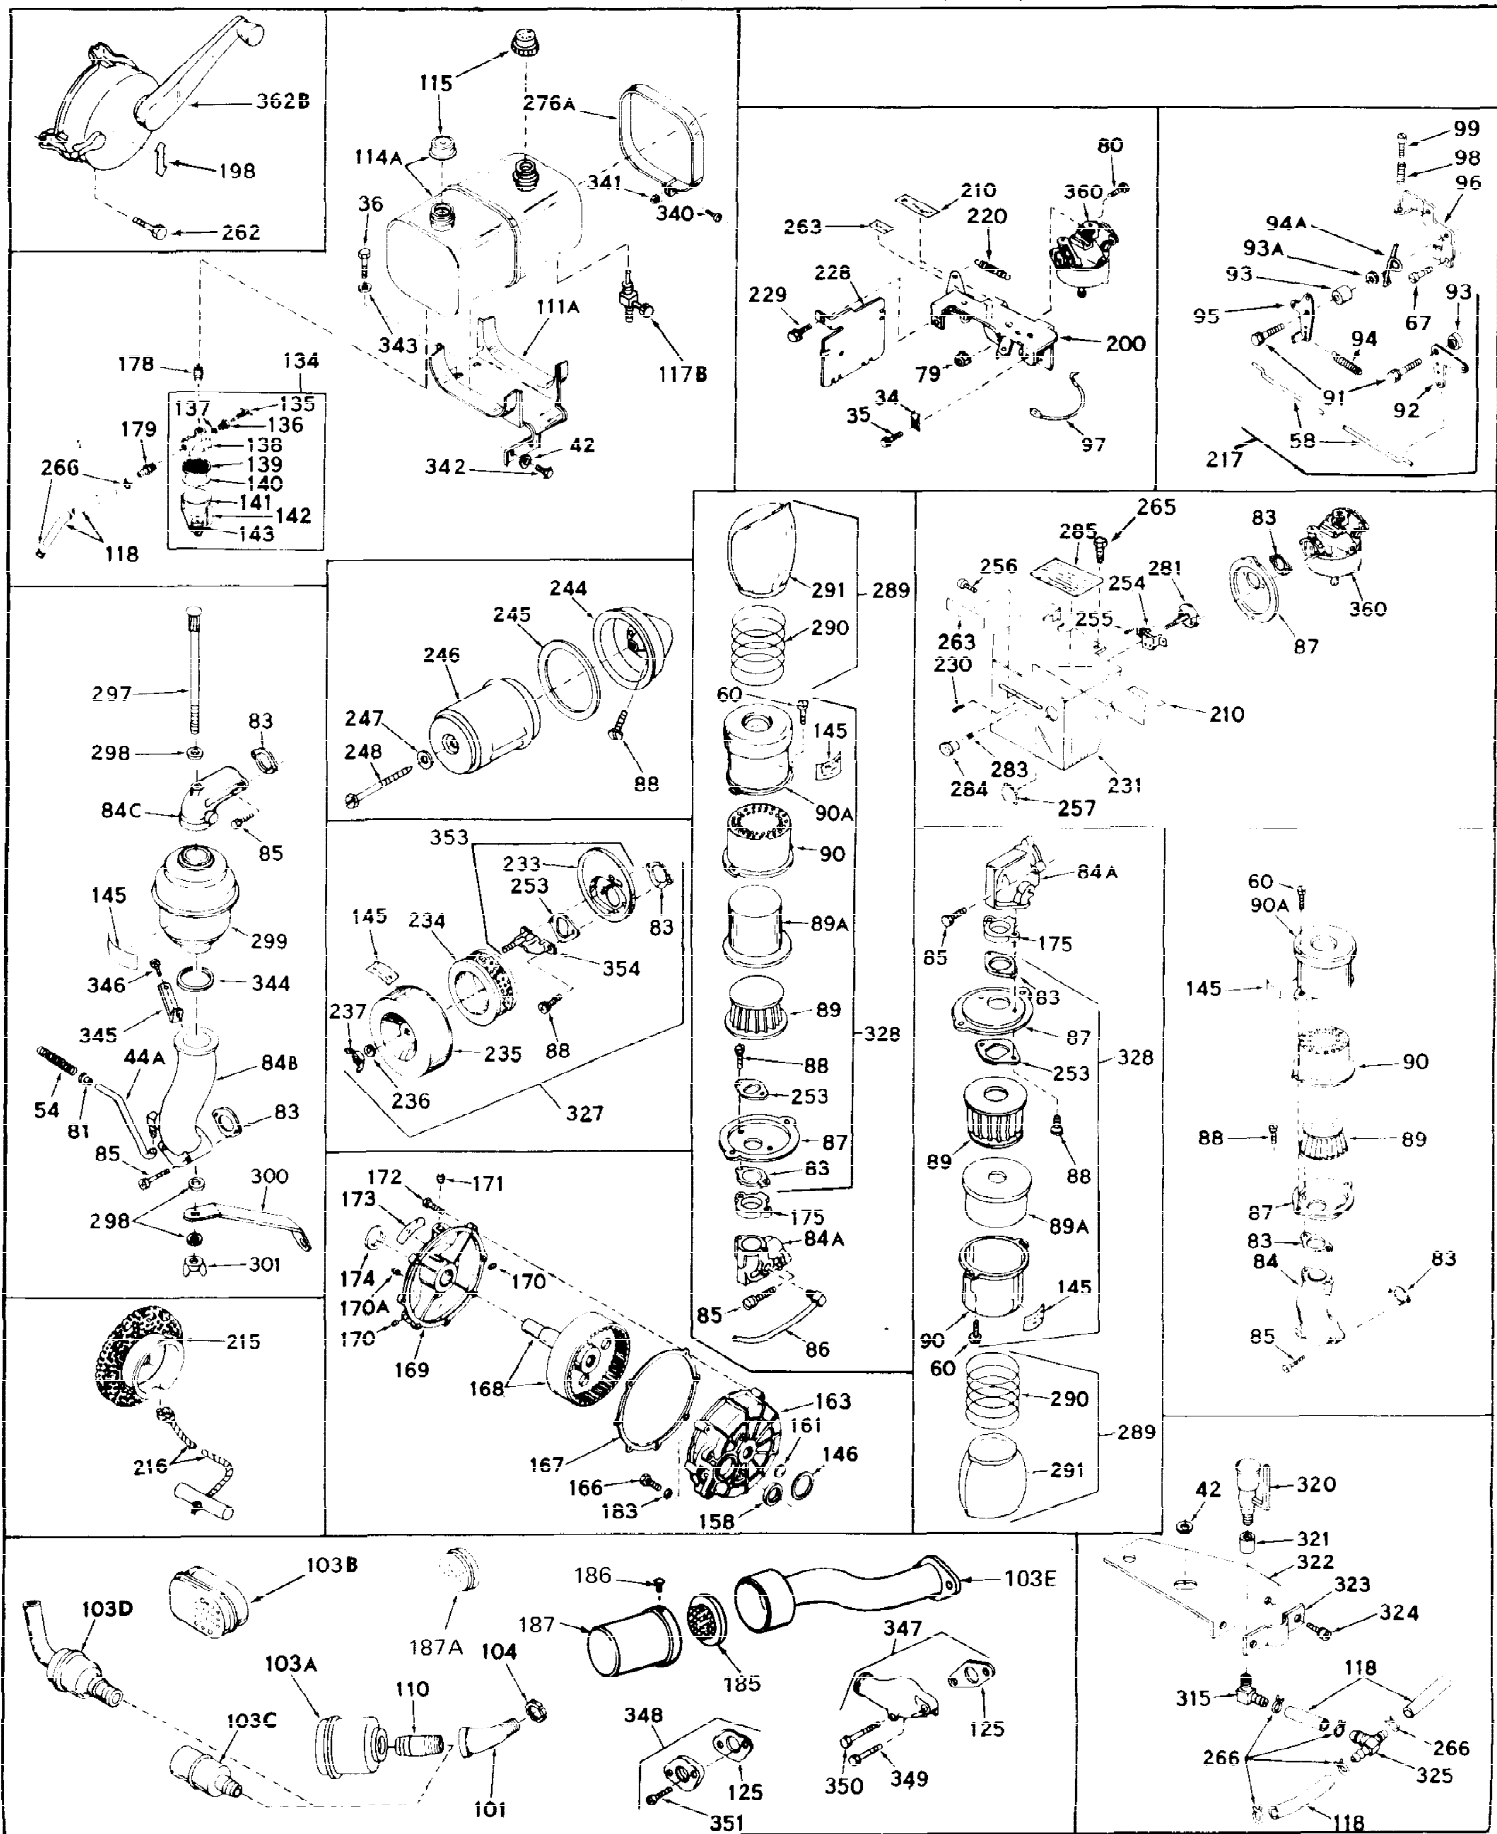

Ref #	Part Number	Qty	Description
34	27793	0	Clip, Conduit
35	28942	0	Screw
36	650694	0	Screw, Hex hd. cap, 5/16-18 x 2
36	650695	0	Screw, Hex hd. cap, 5/16-18 x 2-1/4 (Grade 8)
36	650697	0	Screw, Hex hd. cap, 5/16-18 x 2-1/2
42	26073	0	Washer, Connecting rod bolt
44A	32447	0	Tube, Breather
54	28819	0	Spring, Fuel line
54	31778	0	Spring, Coil
60	650152	0	Screw
67	650399	0	Screw, Phil. fil. hd. Sems, 10-32 x 5/8
79	29752	0	Nut
80	650572	0	Screw
81	32446	0	Grommet, Breather tube
83	27272	0	Gasket, Air cleaner
85	29786	0	Screw
85	650163	0	Screw, Fil. hd. Sems, 10-32 x 7/8
85	650416	0	Screw, Rd. hd. Sems, 10-32 x 1
85	650605	0	Screw
87	31708	0	Bracket, Air cleaner
88	650399	0	Screw, Phil. fil. hd. Sems, 10-32 x 5/8
88	650521	0	Screw
88	28820	0	Screw
89A	31700	0	Element, Air cleaner
90	31692	0	Body, Air cleaner
91	30312	0	Screw, Hex washer hd. Sems, 10-32 x 1/2
98	28569	0	Spring, Compression
98	32924	0	Spring, Compression
99	29500	0	Screw, Fil. hd. mach., Sems, 8-32 x 3/4
99	650223	0	Screw, Fil. slotted hd. Sems, 8-32 x 5/8
99	650688	0	Screw, Hex hd., 10-32 x 1-5/16" (Drilled)
104	28443	0	Nut, Conduit (1/8" thick)
104	32862	0	Nut, Conduit (1/4" thick)
115	32387A	0	Cap, Fuel filler (Charcoal Plastic) (Spurt)
115	33032	0	Cap, Fuel filler (Red Plastic) (Spurt)
118	29774	0	Line, Fuel (Braided 8.25")
118	30705	0	Line, Fuel (Braided 16")
118	30962	0	Line, Fuel (Braided 32")
125	27930	0	Gasket, Exhaust
145	31871	0	Decal, Air cleaner
146	28451	0	Gasket, Housing
171	24590	0	Plug, Pipe
215	28301	0	Pulley, Starter
216	590343	0	Rope & Handle Assy., Starter
228	30820	0	Baffle, Heat
229	28942	0	Screw
230	650257	0	Screw, Pan hd. Sems, 8-32 x 5/16
253	30767	0	Spacer, Air cleaner
255	28820	0	Screw
256	650760	0	Screw
257	31291	0	Plug, Cover
262	29716	0	Screw
265	650701	0	Screw, Hex washer hd. shakeproof,
266	26460	0	Clamp, Fuel line
289	730512	0	Kit, Pre-cleaner