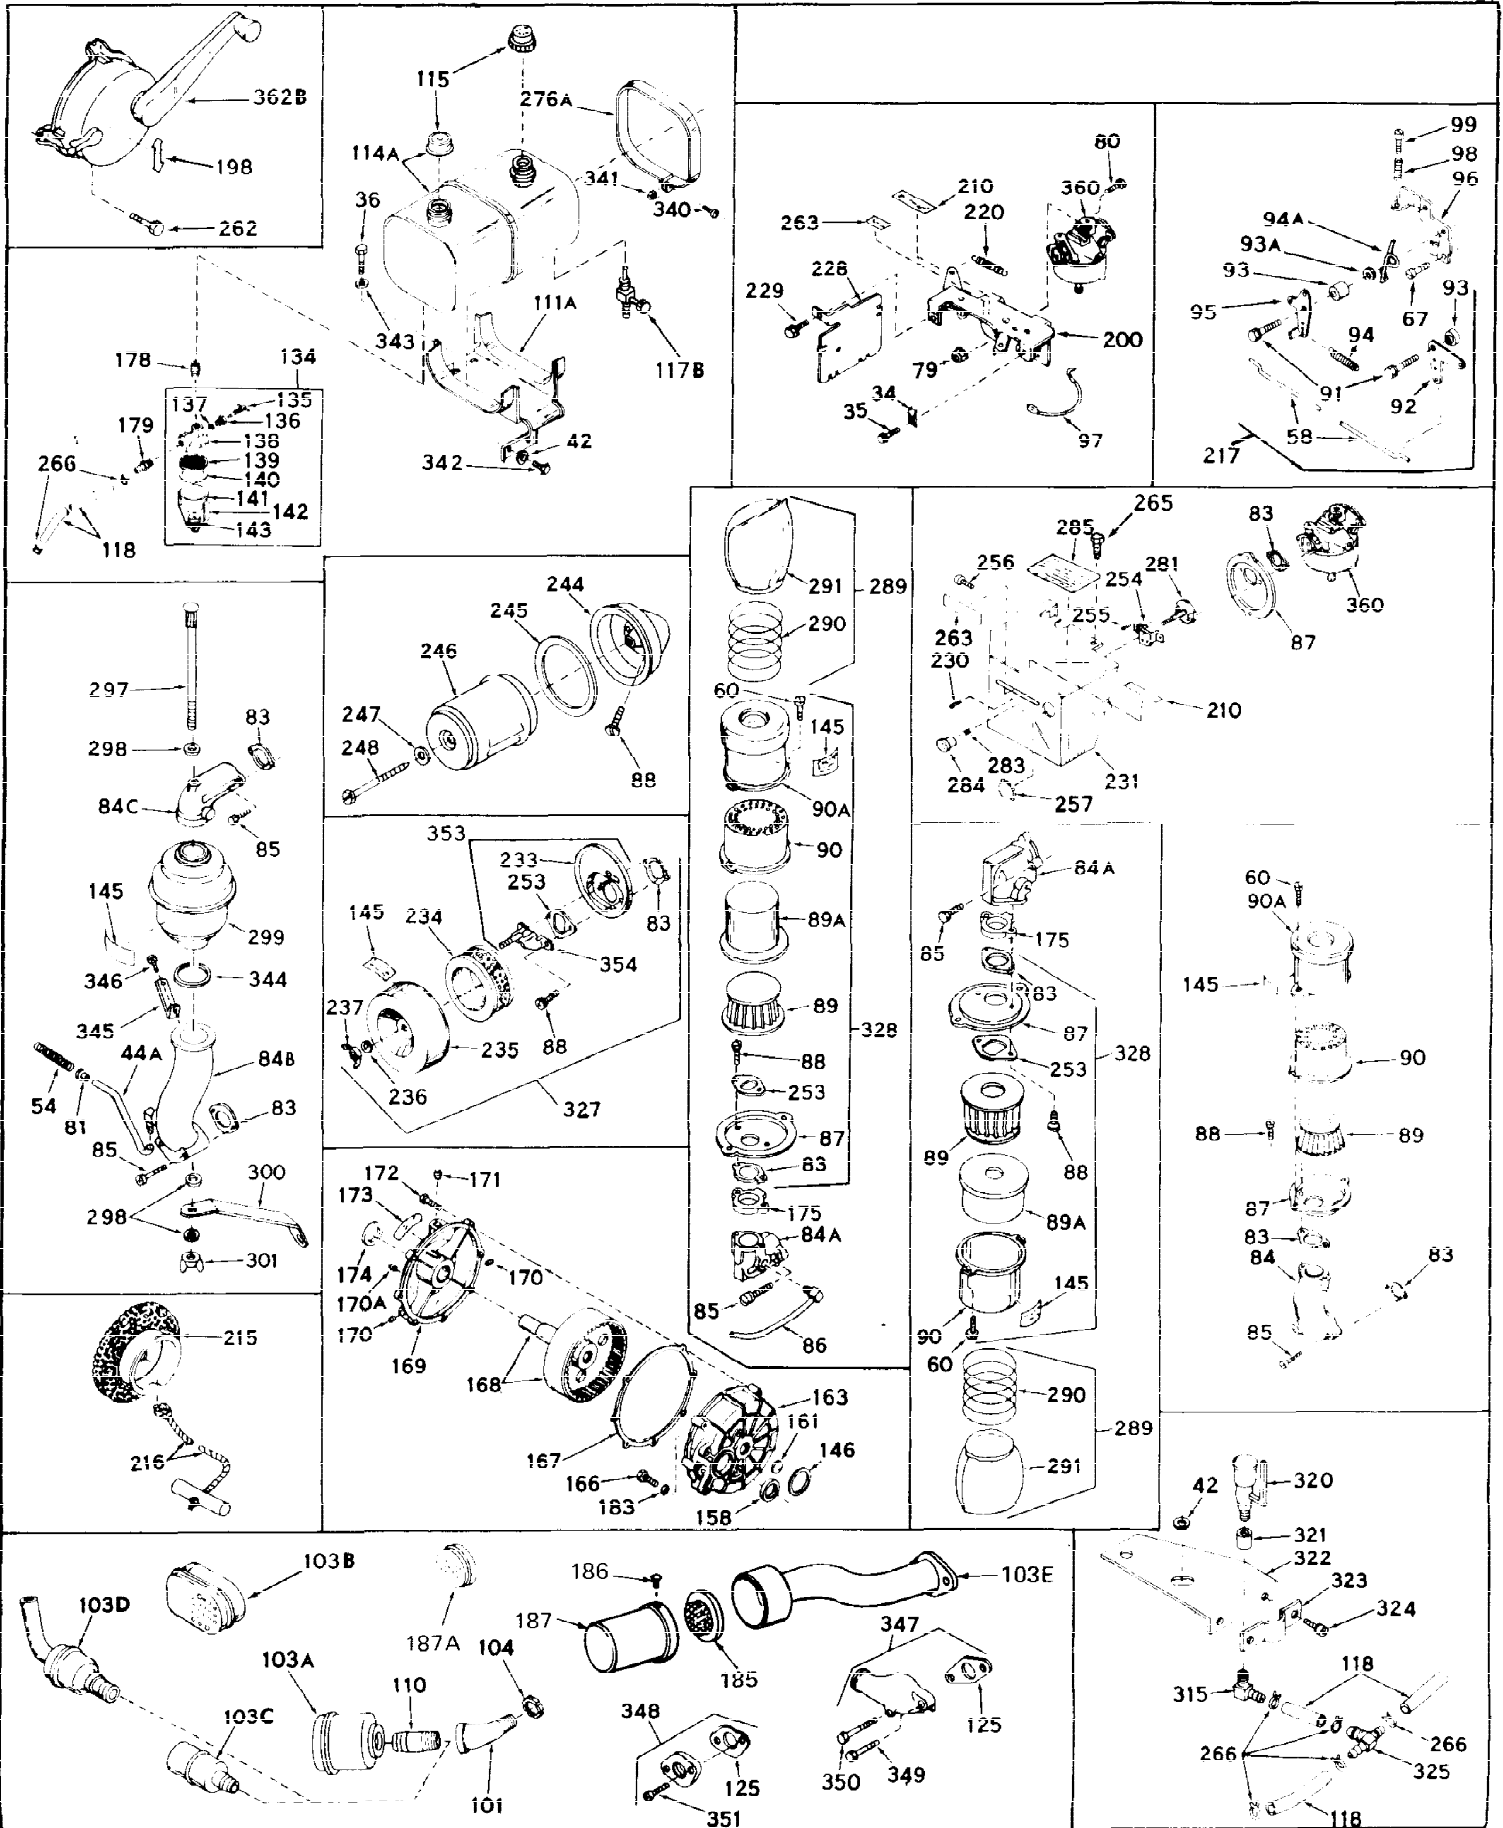

Ref #	Part Number	Qty	Description
34	27793	0	Clip, Conduit
35	28942	0	Screw
36	650694	0	Screw, Hex hd. cap, 5/16-18 x 2
36	650695	0	Screw, Hex hd. cap, 5/16-18 x 2-1/4 (Grade 8
36	650697	0	Screw, Hex hd. cap, 5/16-18 x 2-1/2
42	26073	0	Washer, Connecting rod bolt
54	28819	0	Spring, Fuel line
54	31778	0	Spring, Coil
60	650152	0	Screw
67	650399	0	Screw, Phil. fil. hd. Sems, 10-32 x 5/8
79	29752	0	Nut
80	650572	0	Screw
83	27272	0	Gasket, Air cleaner
85	29786	0	Screw
85	650163	0	Screw, Fil. hd. Sems, 10-32 x 7/8
85	650416	0	Screw, Rd. hd. Sems, 10-32 x 1
85	650605	0	Screw
87	31691	0	Bracket, Air cleaner
88	28820	0	Screw
88	650399	0	Screw, Phil. fil. hd. Sems, 10-32 x 5/8
88	650521	0	Screw
89A	31700	0	Element, Air cleaner
91	30312	0	Screw, Hex washer hd. Sems, 10-32 x 1/2
98	28569	0	Spring, Compression
98	32924	0	Spring, Compression
99	29500	0	Screw, Fil. hd. mach., Sems, 8-32 x 3/4
99	650223	0	Screw, Fil. slotted hd. Sems, 8-32 x 5/8
99	650688	0	Screw, Hex hd., 10-32 x 1-5/16" (Drilled
104	28443	0	Nut, Conduit (1/8" thick)
104	32862	0	Nut, Conduit (1/4" thick)
115	32387A	0	Cap, Fuel filler (Charcoal Plastic) (Spurt
115	33032	0	Cap, Fuel filler (Red Plastic) (Spurt
118	29774	0	Line, Fuel (Braided 8.25")
118	30705	0	Line, Fuel (Braided 16")
118	30962	0	Line, Fuel (Braided 32")
125	27930	0	Gasket, Exhaust
145	31871	0	Decal, Air cleaner
146	28451	0	Gasket, Housing
171	24590	0	Plug, Pipe
215	28301	0	Pulley, Starter
216	590343	0	Rope & Handle Assy., Starter
228	30820	0	Baffle, Heat
229	28942	0	Screw
230	650257	0	Screw, Pan hd. Sems, 8-32 x 5/16
253	30767	0	Spacer, Air cleaner
255	28820	0	Screw
256	650760	0	Screw
257	31291	0	Plug, Cover
262	29716	0	Screw
265	650701	0	Screw, Hex washer hd. shakeproof,
266	26460	0	Clamp, Fuel line
289	730512	0	Kit, Pre-cleaner
290	31667	0	Spring, Pre-cleaner bag
291	31668	0	Bag, Pre-cleaner
327	730128	0	Cleaner Assy., Air