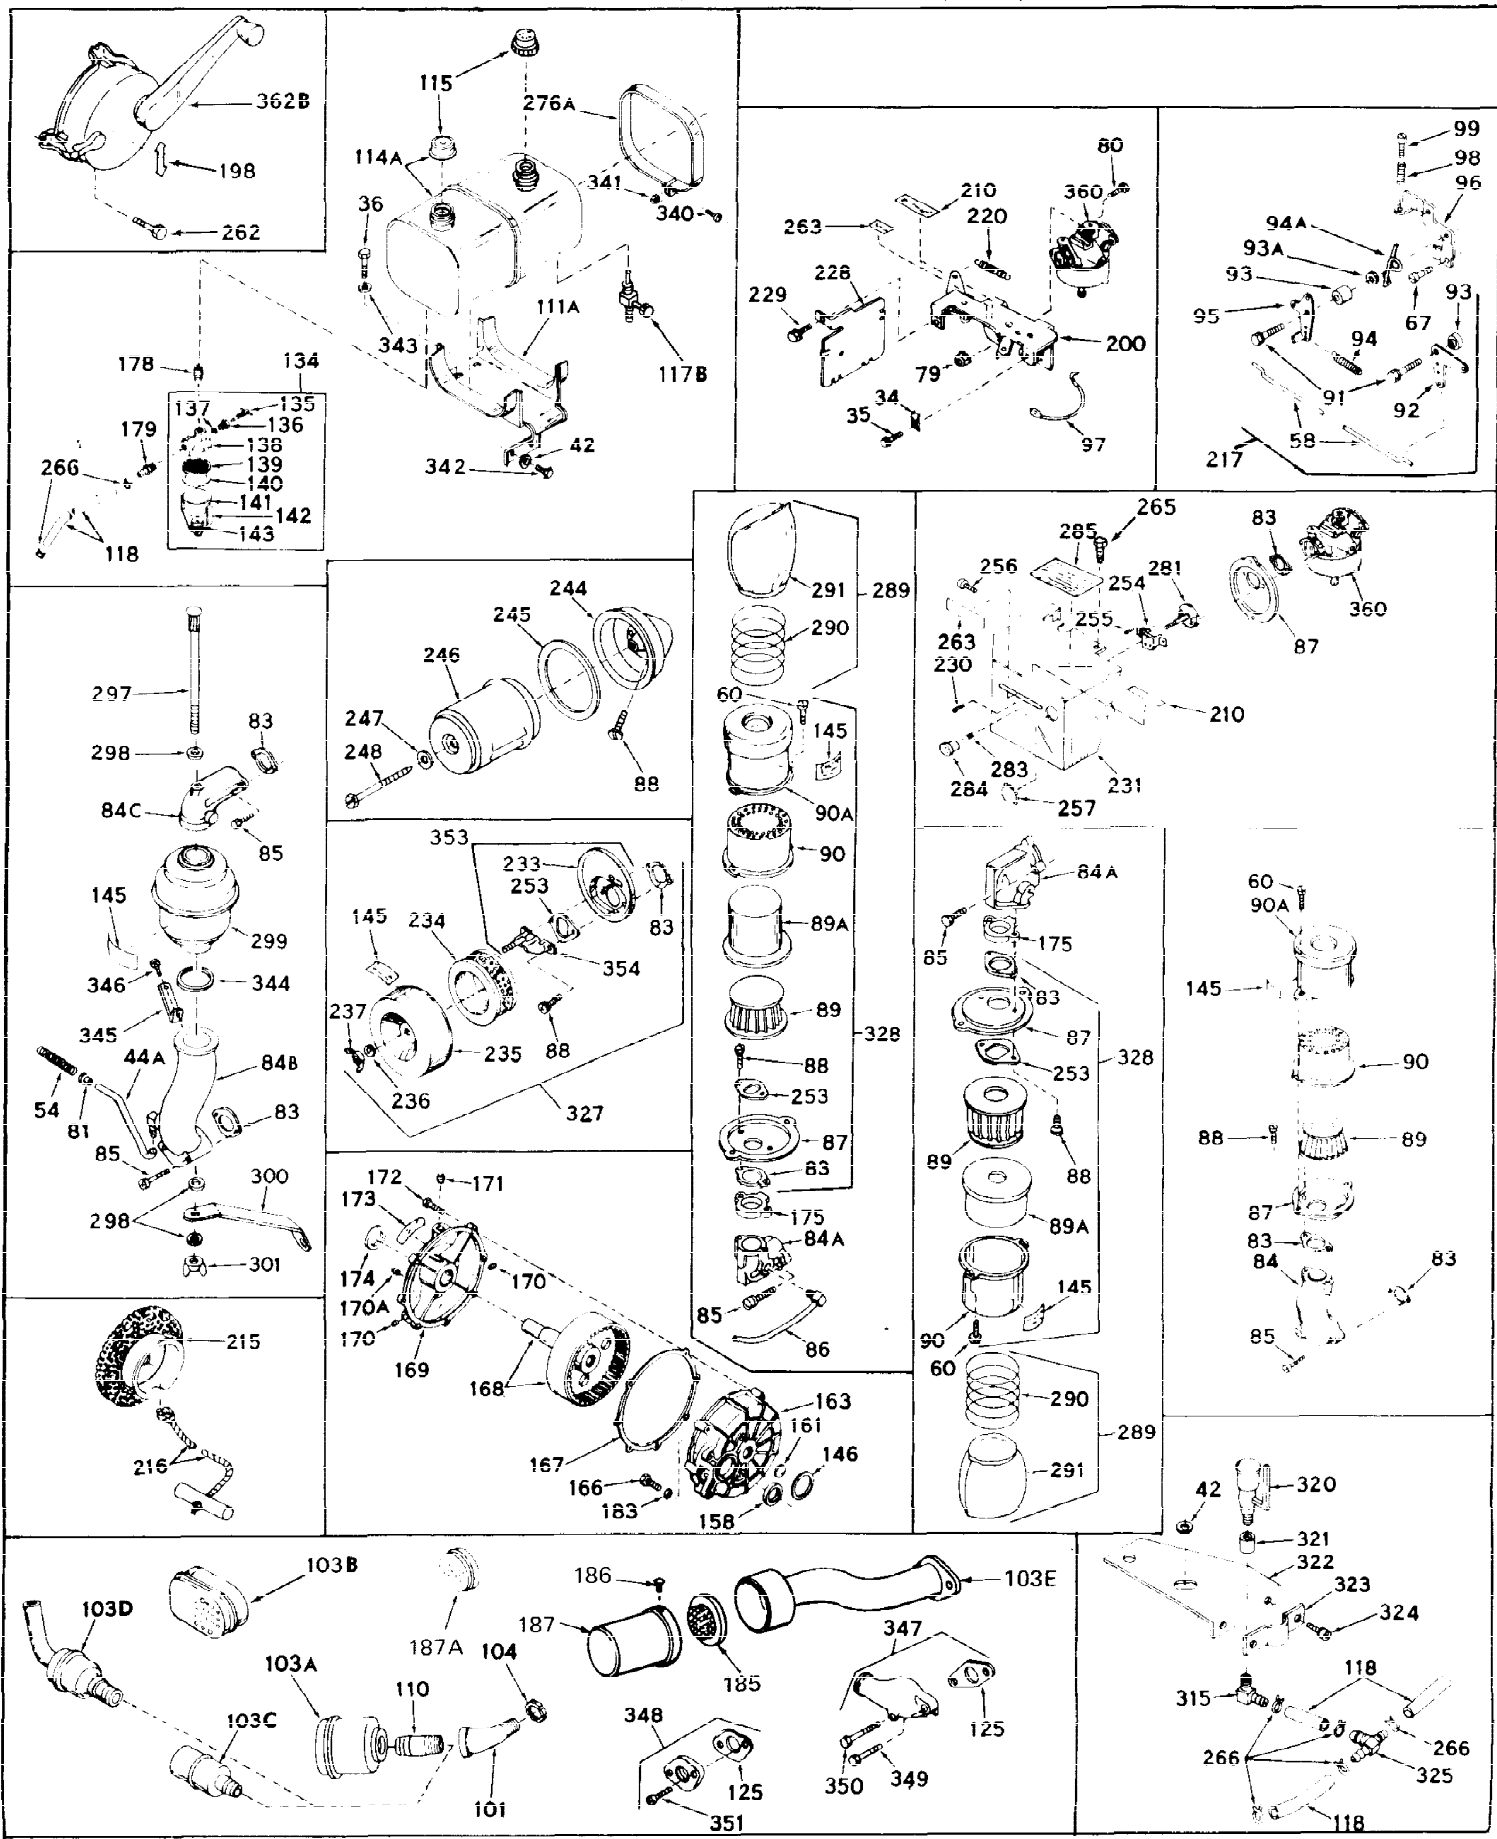

Ref #	Part Number	Qty	Description
34	27793	0	Clip, Conduit
35	28942	0	Screw
36	650694	0	Screw, Hex hd. cap, 5/16-18 x 2
36	650695	0	Screw, Hex hd. cap, 5/16-18 x 2-1/4 (Grade 8
36	650697	0	Screw, Hex hd. cap, 5/16-18 x 2-1/2
42	26073	0	Washer, Connecting rod bolt
54	28819	0	Spring, Fuel line
54	31778	0	Spring, Coil
60	650152	0	Screw
67	650399	0	Screw, Phil. fil. hd. Sems, 10-32 x 5/8
79	29752	0	Nut
80	650572	0	Screw
83	27272	0	Gasket, Air cleaner
85	29786	0	Screw
85	650163	0	Screw, Fil. hd. Sems, 10-32 x 7/8
85	650416	0	Screw, Rd. hd. Sems, 10-32 x 1
85	650605	0	Screw
87	31691	0	Bracket, Air cleaner
88	650521	0	Screw
88	28820	0	Screw
88	650399	0	Screw, Phil. fil. hd. Sems, 10-32 x 5/8
89	30727	0	Element, Air cleaner
91	30312	0	Screw, Hex washer hd. Sems, 10-32 x 1/2
97	30831	0	Wire, Ground (Female fitting both ends)
98	28569	0	Spring, Compression
98	32924	0	Spring, Compression
99	29500	0	Screw, Fil. hd. mach., Sems, 8-32 x 3/4
99	650223	0	Screw, Fil. slotted hd. Sems, 8-32 x 5/8
99	650688	0	Screw, Hex hd., 10-32 x 1-5/16" (Drilled
104	28443	0	Nut, Conduit (1/8" thick)
104	32862	0	Nut, Conduit (1/4" thick)
115	32387A	0	Cap, Fuel filler (Charcoal Plastic) (Spurt
115	33032	0	Cap, Fuel filler (Red Plastic) (Spurt
118	29774	0	Line, Fuel (Braided 8.25")
118	30705	0	Line, Fuel (Braided 16")
118	30962	0	Line, Fuel (Braided 32")
125	27930	0	Gasket, Exhaust
145	31752	0	Decal, Air cleaner
146	28451	0	Gasket, Housing
171	24590	0	Plug, Pipe
215	28301	0	Pulley, Starter
216	590343	0	Rope & Handle Assy., Starter
228	30820	0	Baffle, Heat
229	28942	0	Screw
230	650257	0	Screw, Pan hd. Sems, 8-32 x 5/16
253	30767	0	Spacer, Air cleaner
255	28820	0	Screw
256	650760	0	Screw
257	31291	0	Plug, Cover
262	29716	0	Screw
265	650701	0	Screw, Hex washer hd. shakeproof,
266	26460	0	Clamp, Fuel line
289	730512	0	Kit, Pre-cleaner
290	31667	0	Spring, Pre-cleaner bag
291	31668	0	Bag, Pre-cleaner