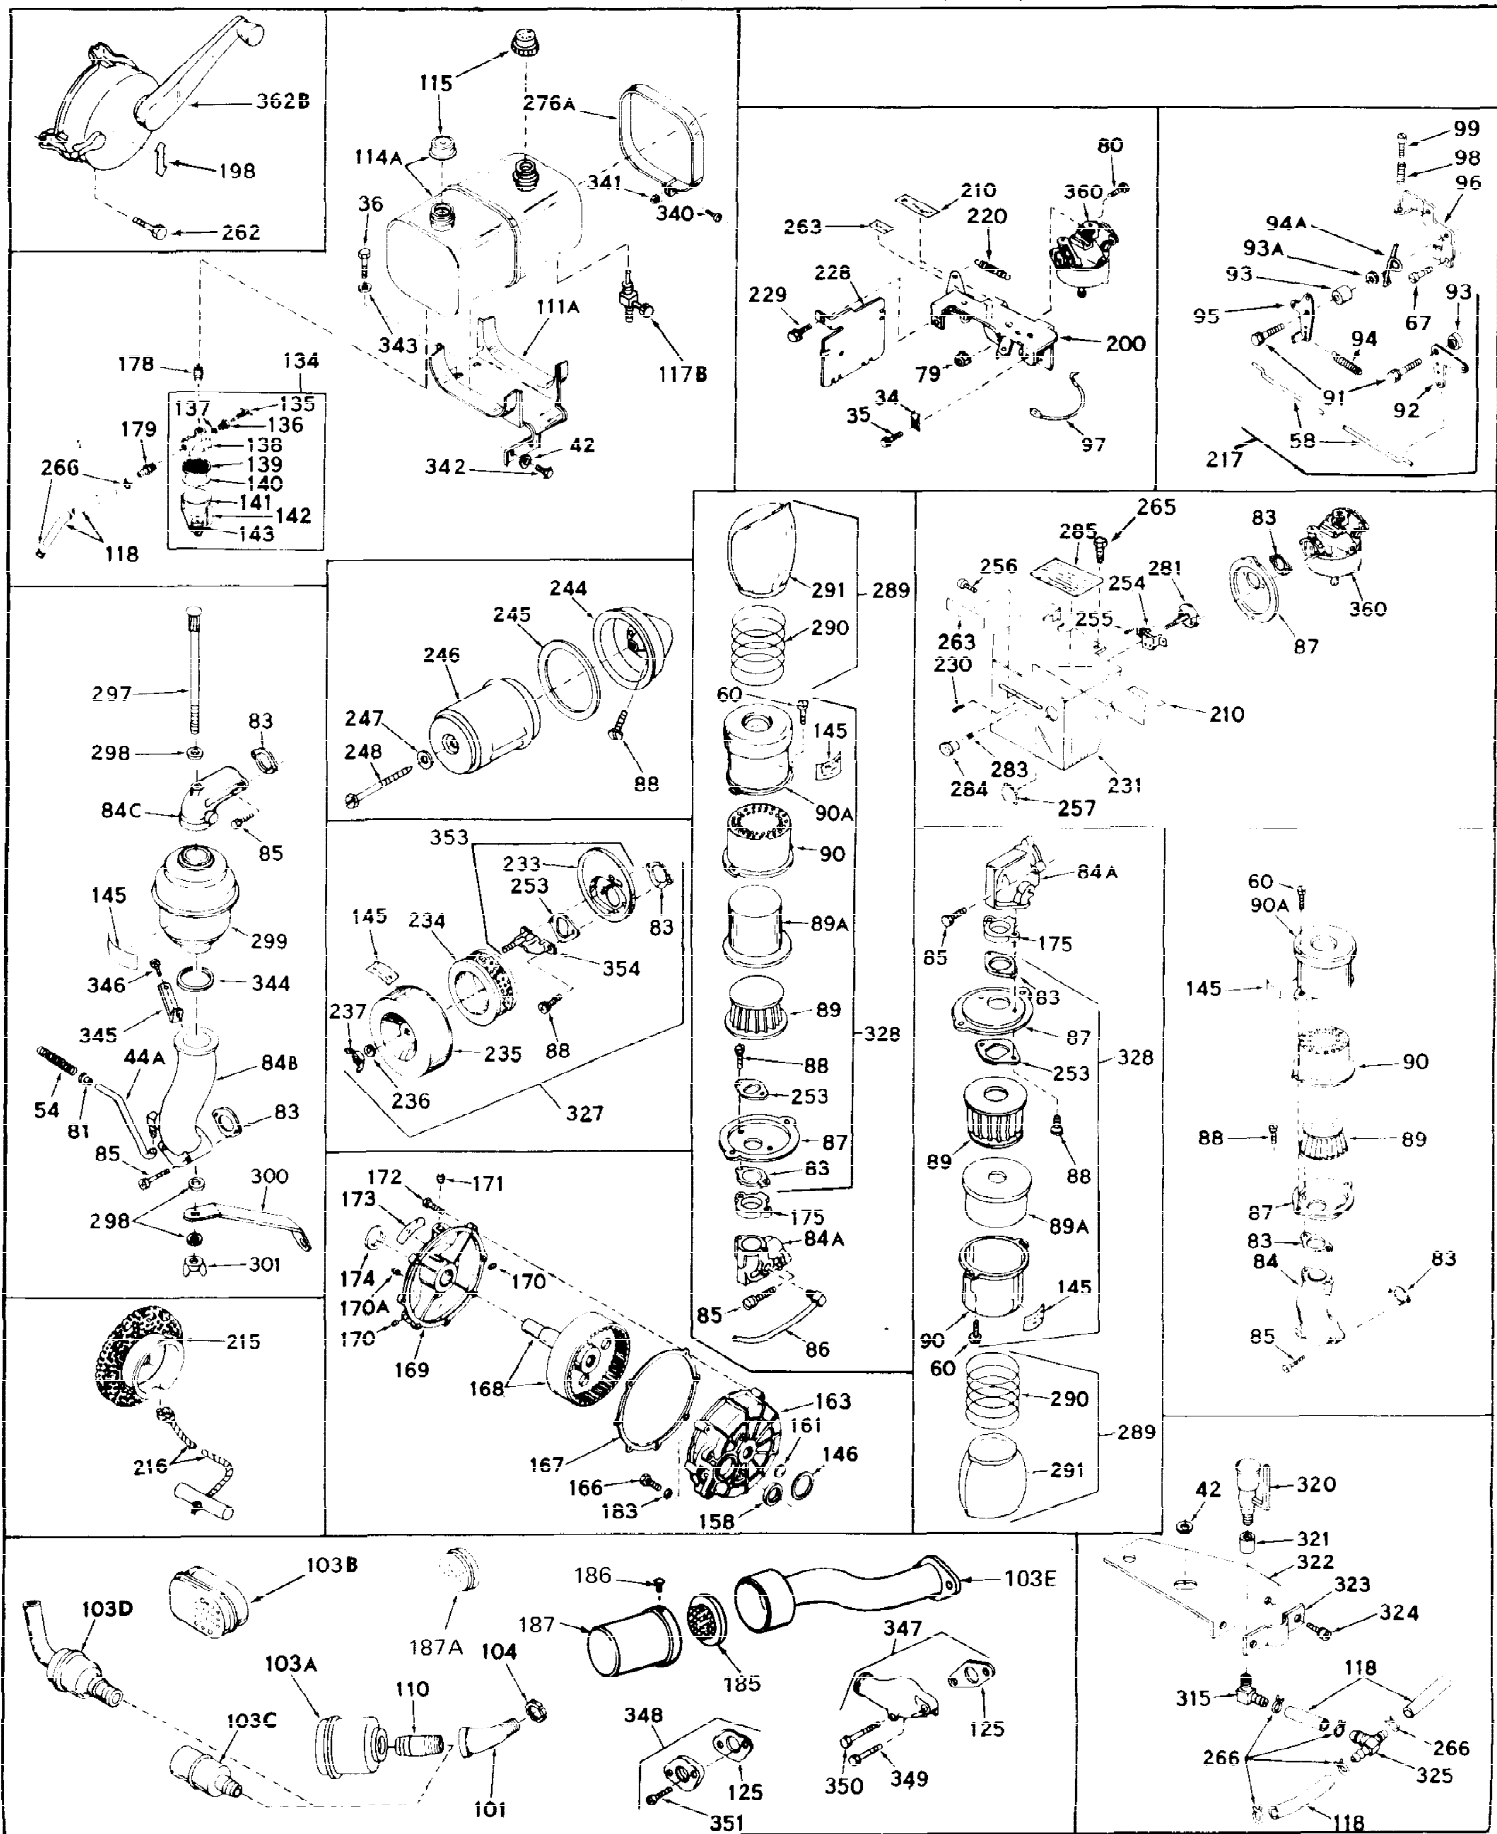

Ref #	Part Number	Qty	Description
34	27793	0	Clip, Conduit
35	28942	0	Screw
36	650694	0	Screw, Hex hd. cap, 5/16-18 x 2
36	650695	0	Screw, Hex hd. cap, 5/16-18 x 2-1/4 (Grade 8
36	650697	0	Screw, Hex hd. cap, 5/16-18 x 2-1/2
42	26073	0	Washer, Connecting rod bolt
54	28819	0	Spring, Fuel line
54	31778	0	Spring, Coil
58	31879	0	Link, Governor lever to bellcrank
60	650152	0	Screw
67	650399	0	Screw, Phil. fil. hd. Sems, 10-32 x 5/8
79	29752	0	Nut
80	650572	0	Screw
83	27272	0	Gasket, Air cleaner
85	29786	0	Screw
85	650163	0	Screw, Fil. hd. Sems, 10-32 x 7/8
85	650416	0	Screw, Rd. hd. Sems, 10-32 x 1
85	650605	0	Screw
87	31691	0	Bracket, Air cleaner
88	650399	0	Screw, Phil. fil. hd. Sems, 10-32 x 5/8
88	650521	0	Screw
88	28820	0	Screw
89	30727	0	Element, Air cleaner
91	30312	0	Screw, Hex washer hd. Sems, 10-32 x 1/2
92	30712	0	Lever, Bellcrank
93A	28562	0	Bushing, Lever
93	29530	0	Bushing, Lever
94	30202	0	Spring, Extension
95	30201A	0	Lever, Speed control
96	30199A	0	Bracket, Speed control
98	28569	0	Spring, Compression
98	32924	0	Spring, Compression
99	29500	0	Screw, Fil. hd. mach., Sems, 8-32 x 3/4
99	650223	0	Screw, Fil. slotted hd. Sems, 8-32 x 5/8
99	650688	0	Screw, Hex hd., 10-32 x 1-5/16" (Drilled
104	28443	0	Nut, Conduit (1/8" thick)
104	32862	0	Nut, Conduit (1/4" thick)
115	32387A	0	Cap, Fuel filler (Charcoal Plastic) (Spurt
115	33032	0	Cap, Fuel filler (Red Plastic) (Spurt
118	29774	0	Line, Fuel (Braided 8.25")
118	30705	0	Line, Fuel (Braided 16")
118	30962	0	Line, Fuel (Braided 32")
125	27930	0	Gasket, Exhaust
145	31752	0	Decal, Air cleaner
146	28451	0	Gasket, Housing
171	24590	0	Plug, Pipe
215	28301	0	Pulley, Starter
216	590343	0	Rope & Handle Assy., Starter
228	30820	0	Baffle, Heat
229	28942	0	Screw
230	650257	0	Screw, Pan hd. Sems, 8-32 x 5/16
253	30767	0	Spacer, Air cleaner
255	28820	0	Screw
256	650760	0	Screw
257	31291	0	Plug, Cover