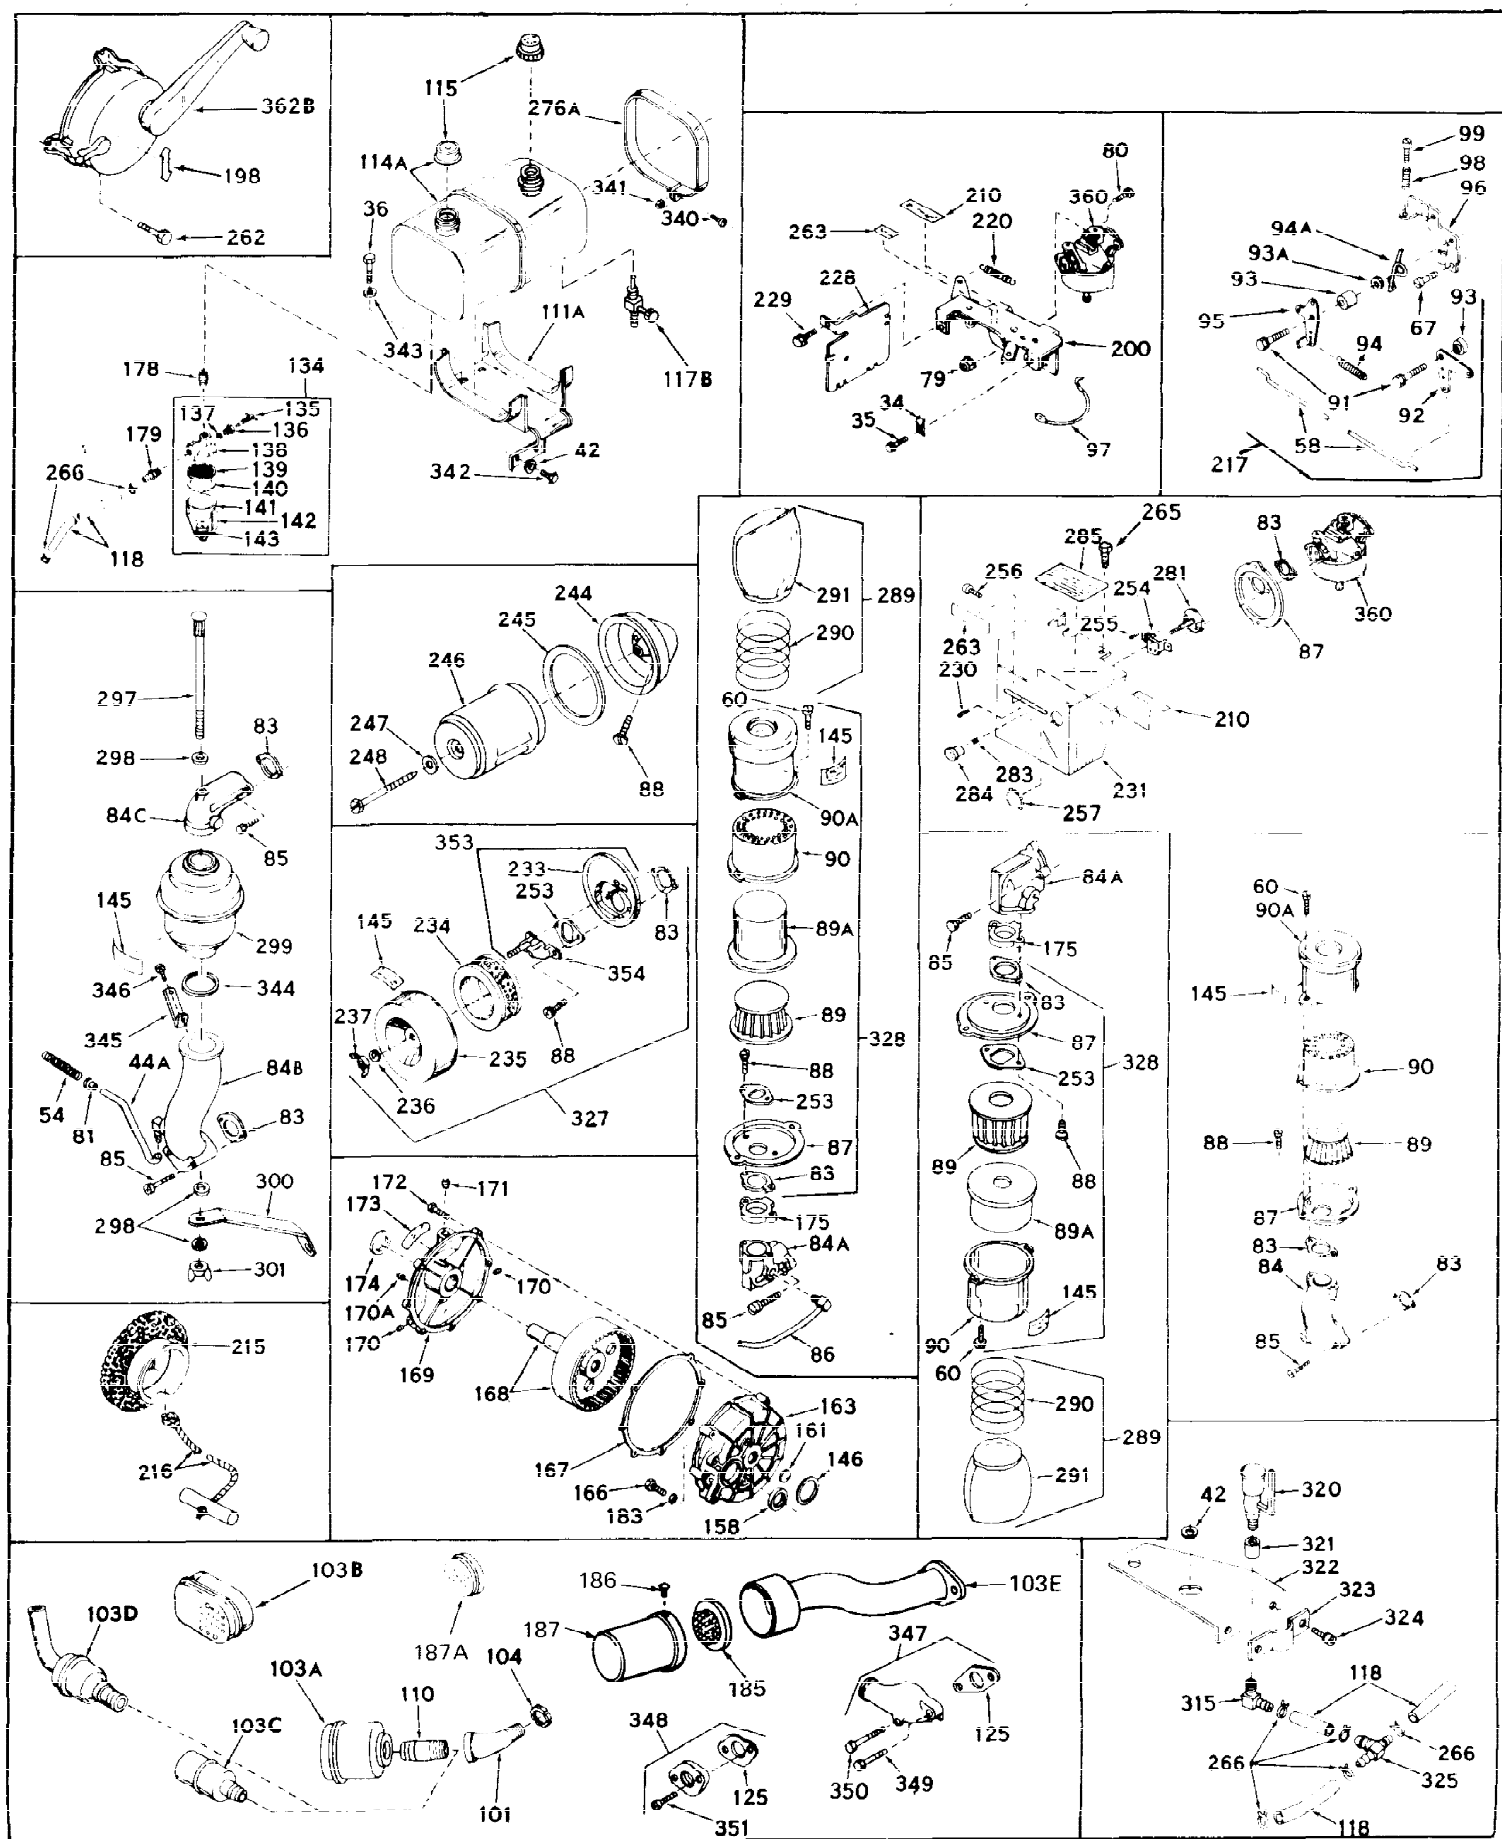

Ref #	Part Number	Qty	Description
34	27793	0	Clip, Conduit
35	28942	0	Screw
36	650694	0	Screw, Hex hd. cap, 5/16-18 x 2
36	650695	0	Screw, Hex hd. cap, 5/16-18 x 2-1/4 (Grade 8
36	650697	0	Screw, Hex hd. cap, 5/16-18 x 2-1/2
42	26073	0	Washer, Connecting rod bolt
54	28819	0	Spring, Fuel line
54	31778	0	Spring, Coil
60	650152	0	Screw
67	650399	0	Screw, Phil. fil. hd. Sems, 10-32 x 5/8
79	29752	0	Nut
80	650572	0	Screw
83	27272	0	Gasket, Air cleaner
85	29786	0	Screw
85	650163	0	Screw, Fil. hd. Sems, 10-32 x 7/8
85	650416	0	Screw, Rd. hd. Sems, 10-32 x 1
85	650605	0	Screw
87	31691	0	Bracket, Air cleaner
88	650399	0	Screw, Phil. fil. hd. Sems, 10-32 x 5/8
88	650521	0	Screw
88	28820	0	Screw
91	30312	0	Screw, Hex washer hd. Sems, 10-32 x 1/2
97	28468	0	Wire, Ground (Female fitting both ends)
98	28569	0	Spring, Compression
98	32924	0	Spring, Compression
99	29500	0	Screw, Fil. hd. mach., Sems, 8-32 x 3/4
99	650223	0	Screw, Fil. slotted hd. Sems, 8-32 x 5/8
99	650688	0	Screw, Hex hd., 10-32 x 1-5/16" (Drilled
101	30209	0	Elbow, Exhaust (45ø)
103A	29633	0	Muffler
104	28443	0	Nut, Conduit (1/8" thick)
104	32862	0	Nut, Conduit (1/4" thick)
110	30244	0	Nipple, Exhaust pipe (2-1/2")
115	32387A	0	Cap, Fuel filler (Charcoal Plastic) (Spurt
115	33032	0	Cap, Fuel filler (Red Plastic) (Spurt
118	29774	0	Line, Fuel (Braided 8.25")
118	30705	0	Line, Fuel (Braided 16")
118	30962	0	Line, Fuel (Braided 32")
125	27930	0	Gasket, Exhaust
146	28451	0	Gasket, Housing
171	24590	0	Plug, Pipe
200	33108	0	Control Assy., Speed (Remote Snow King)
215	28301	0	Pulley, Starter
216	590343	0	Rope & Handle Assy., Starter
220	30826	0	Spring, Extension
228	30820	0	Baffle, Heat
229	28942	0	Screw
230	650257	0	Screw, Pan hd. Sems, 8-32 x 5/16
231	32395	0	Cover, Carburetor
253	30767	0	Spacer, Air cleaner
254	32398	0	Bracket, Choke
255	28820	0	Screw
256	650760	0	Screw
257	31291	0	Plug, Cover
262	29716	0	Screw