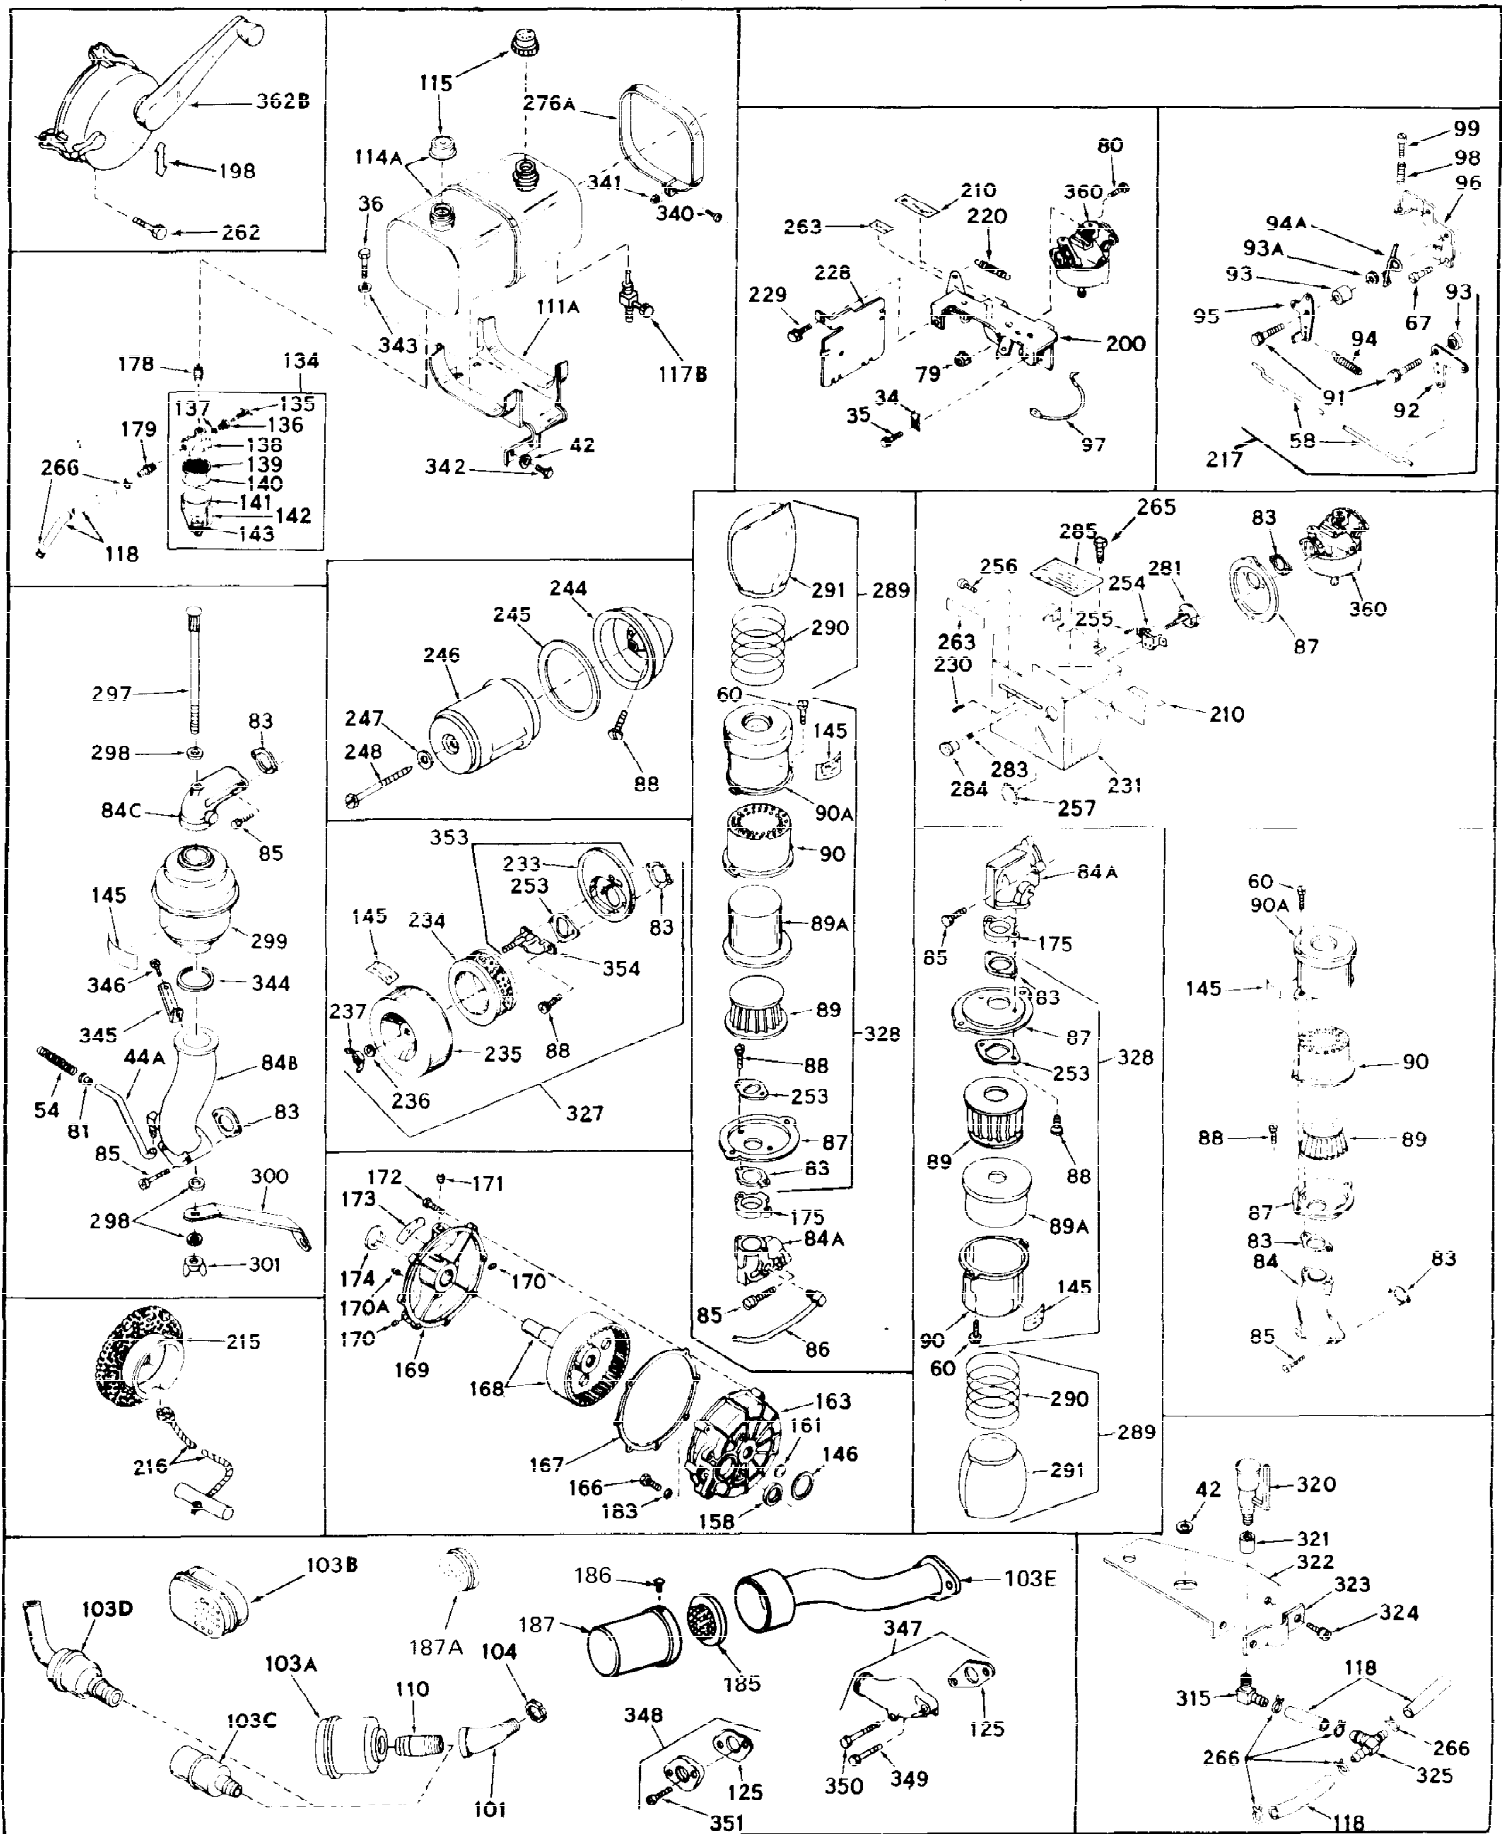

Ref #	Part Number	Qty	Description
34	27793	0	Clip, Conduit
35	28942	0	Screw
36	650694	0	Screw, Hex hd. cap, 5/16-18 x 2
36	650695	0	Screw, Hex hd. cap, 5/16-18 x 2-1/4 (Grade 8
36	650697	0	Screw, Hex hd. cap, 5/16-18 x 2-1/2
42	26073	0	Washer, Connecting rod bolt
54	28819	0	Spring, Fuel line
54	31778	0	Spring, Coil
60	650152	0	Screw
67	650399	0	Screw, Phil. fil. hd. Sems, 10-32 x 5/8
79	29752	0	Nut
80	650572	0	Screw
83	27272	0	Gasket, Air cleaner
85	29786	0	Screw
85	650163	0	Screw, Fil. hd. Sems, 10-32 x 7/8
85	650416	0	Screw, Rd. hd. Sems, 10-32 x 1
85	650605	0	Screw
87	31691	0	Bracket, Air cleaner
88	650521	0	Screw
88	28820	0	Screw
88	650399	0	Screw, Phil. fil. hd. Sems, 10-32 x 5/8
89	30727	0	Element, Air cleaner
90	31692	0	Body, Air cleaner
91	30312	0	Screw, Hex washer hd. Sems, 10-32 x 1/2
97	30831	0	Wire, Ground (Female fitting both ends)
98	28569	0	Spring, Compression
98	32924	0	Spring, Compression
99	29500	0	Screw, Fil. hd. mach., Sems, 8-32 x 3/4
99	650223	0	Screw, Fil. slotted hd. Sems, 8-32 x 5/8
99	650688	0	Screw, Hex hd., 10-32 x 1-5/16" (Drilled
101	29574	0	Elbow, Exhaust (90°)
103A	29633	0	Muffler
104	28443	0	Nut, Conduit (1/8" thick)
104	32862	0	Nut, Conduit (1/4" thick)
115	32387A	0	Cap, Fuel filler (Charcoal Plastic) (Spurt
115	33032	0	Cap, Fuel filler (Red Plastic) (Spurt
118	29774	0	Line, Fuel (Braided 8.25")
118	30705	0	Line, Fuel (Braided 16")
118	30962	0	Line, Fuel (Braided 32")
125	27930	0	Gasket, Exhaust
145	31752	0	Decal, Air cleaner
146	28451	0	Gasket, Housing
171	24590	0	Plug, Pipe
215	28301	0	Pulley, Starter
216	590343	0	Rope & Handle Assy., Starter
228	30820	0	Baffle, Heat
229	28942	0	Screw
230	650257	0	Screw, Pan hd. Sems, 8-32 x 5/16
253	30767	0	Spacer, Air cleaner
255	28820	0	Screw
256	650760	0	Screw
257	31291	0	Plug, Cover
262	29716	0	Screw
265	650701	0	Screw, Hex washer hd. shakeproof,
266	26460	0	Clamp, Fuel line