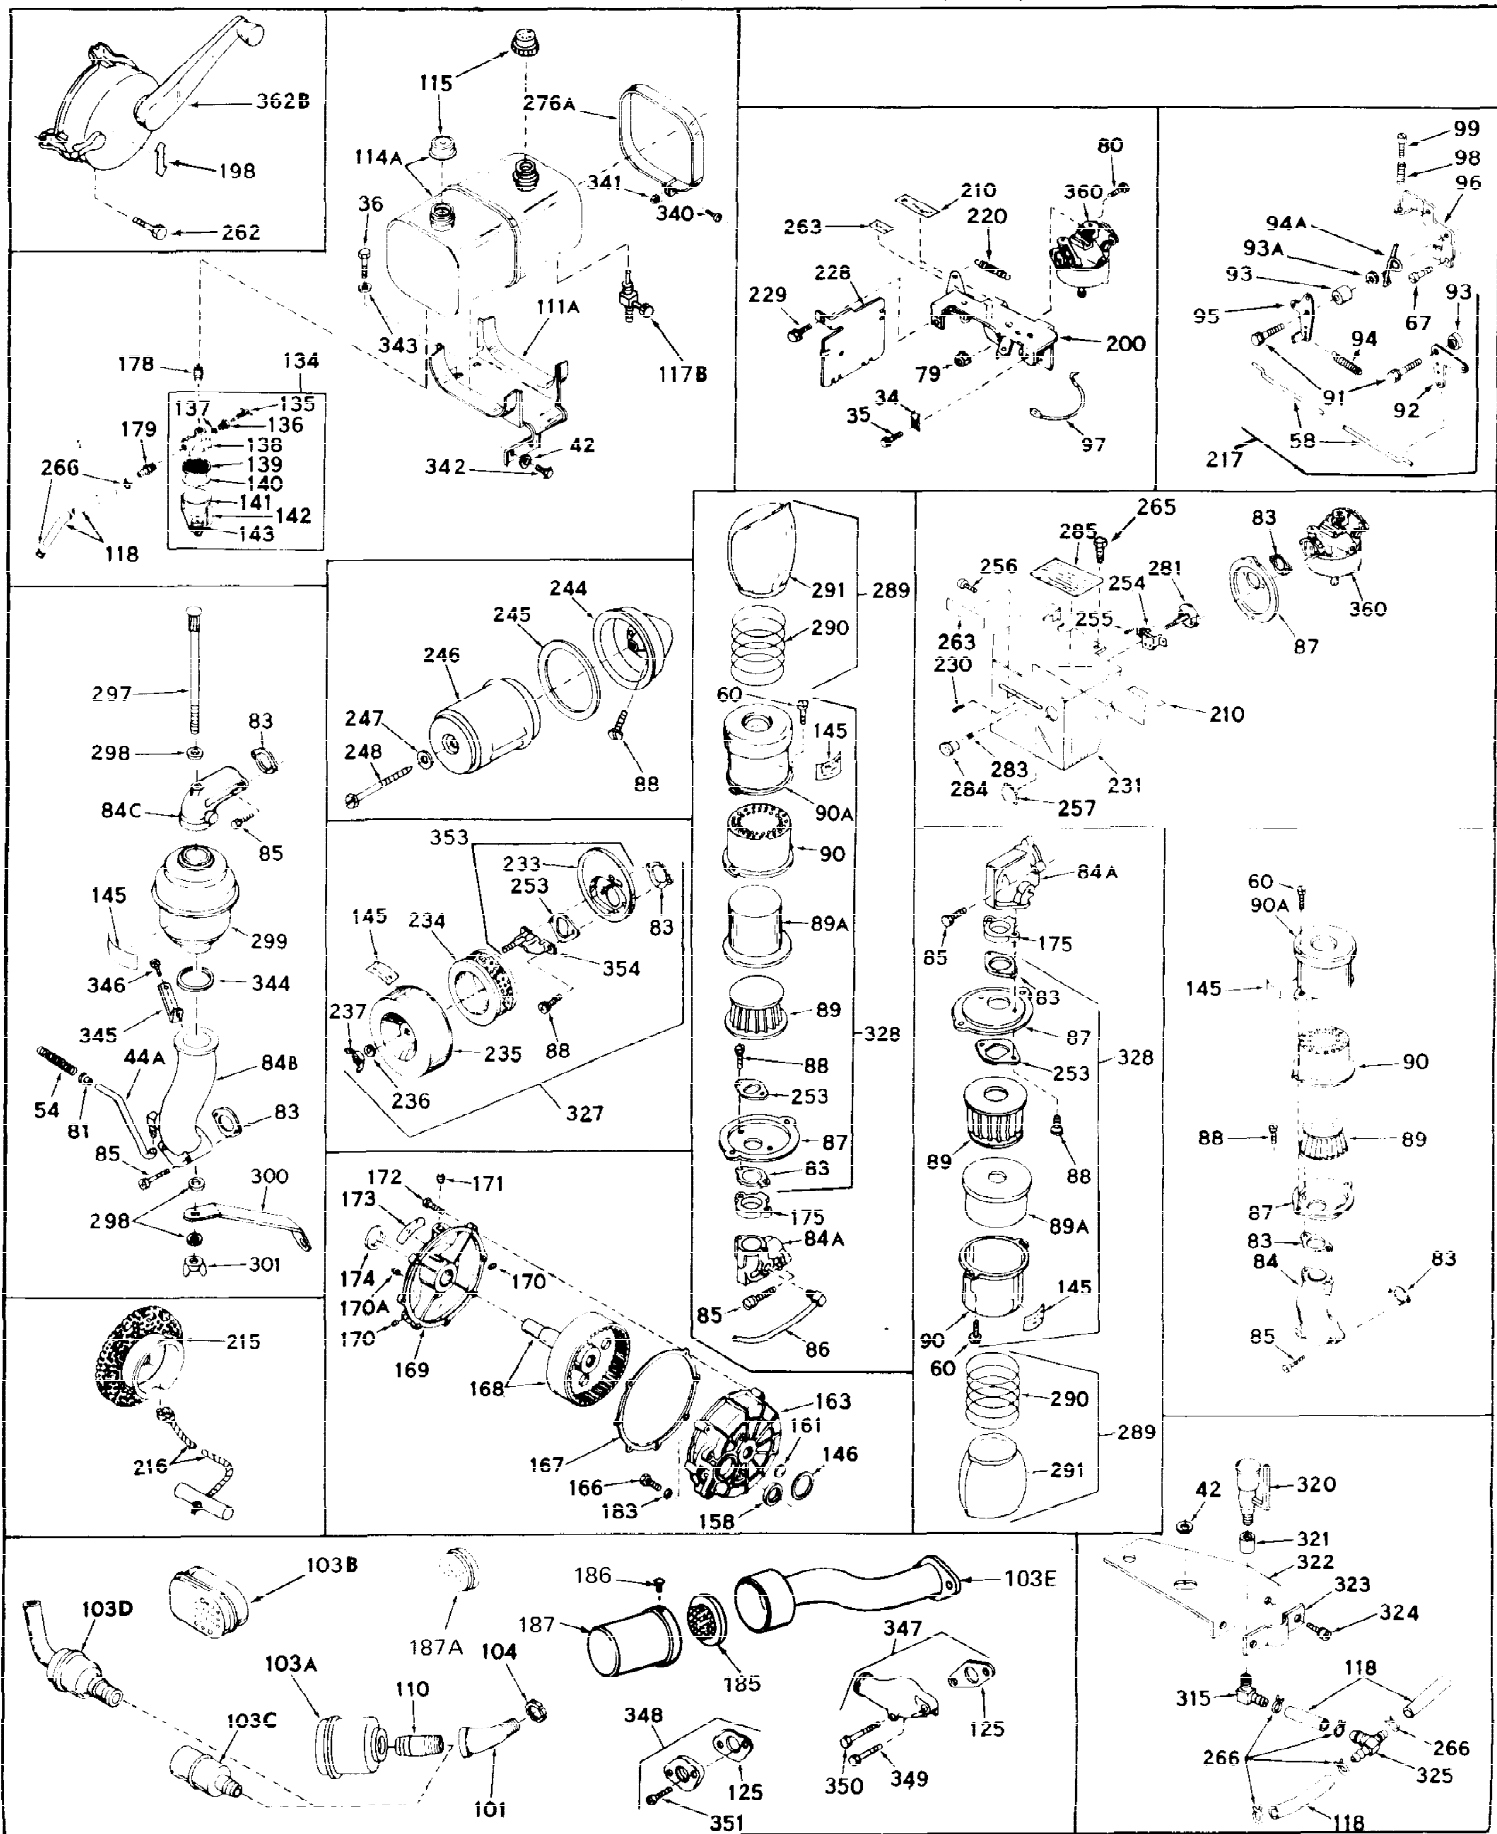

Ref #	Part Number	Qty	Description
34	27793	0	Clip, Conduit
35	28942	0	Screw
36	650694	0	Screw, Hex hd. cap, 5/16-18 x 2
36	650695	0	Screw, Hex hd. cap, 5/16-18 x 2-1/4 (Grade 8
36	650697	0	Screw, Hex hd. cap, 5/16-18 x 2-1/2
42	26073	0	Washer, Connecting rod bolt
54	28819	0	Spring, Fuel line
54	31778	0	Spring, Coil
60	650152	0	Screw
67	650399	0	Screw, Phil. fil. hd. Sems, 10-32 x 5/8
79	29752	0	Nut
80	650572	0	Screw
83	27272	0	Gasket, Air cleaner
85	29786	0	Screw
85	650163	0	Screw, Fil. hd. Sems, 10-32 x 7/8
85	650416	0	Screw, Rd. hd. Sems, 10-32 x 1
85	650605	0	Screw
87	31691	0	Bracket, Air cleaner
88	650521	0	Screw
88	28820	0	Screw
88	650399	0	Screw, Phil. fil. hd. Sems, 10-32 x 5/8
89	30727	0	Element, Air cleaner
90	31692	0	Body, Air cleaner
91	30312	0	Screw, Hex washer hd. Sems, 10-32 x 1/2
97	30831	0	Wire, Ground (Female fitting both ends)
98	28569	0	Spring, Compression
98	32924	0	Spring, Compression
99	29500	0	Screw, Fil. hd. mach., Sems, 8-32 x 3/4
99	650223	0	Screw, Fil. slotted hd. Sems, 8-32 x 5/8
99	650688	0	Screw, Hex hd., 10-32 x 1-5/16" (Drilled
101	29574	0	Elbow, Exhaust (90ø)
103A	29633	0	Muffler
104	28443	0	Nut, Conduit (1/8" thick)
104	32862	0	Nut, Conduit (1/4" thick)
115	32387A	0	Cap, Fuel filler (Charcoal Plastic) (Spurt
115	33032	0	Cap, Fuel filler (Red Plastic) (Spurt
118	29774	0	Line, Fuel (Braided 8.25")
118	30705	0	Line, Fuel (Braided 16")
118	30962	0	Line, Fuel (Braided 32")
125	27930	0	Gasket, Exhaust
145	31752	0	Decal, Air cleaner
146	28451	0	Gasket, Housing
171	24590	0	Plug, Pipe
215	28301	0	Pulley, Starter
216	590343	0	Rope & Handle Assy., Starter
228	30820	0	Baffle, Heat
229	28942	0	Screw
230	650257	0	Screw, Pan hd. Sems, 8-32 x 5/16
253	30767	0	Spacer, Air cleaner
255	28820	0	Screw
256	650760	0	Screw
257	31291	0	Plug, Cover
262	29716	0	Screw
265	650701	0	Screw, Hex washer hd. shakeproof,
266	26460	0	Clamp, Fuel line