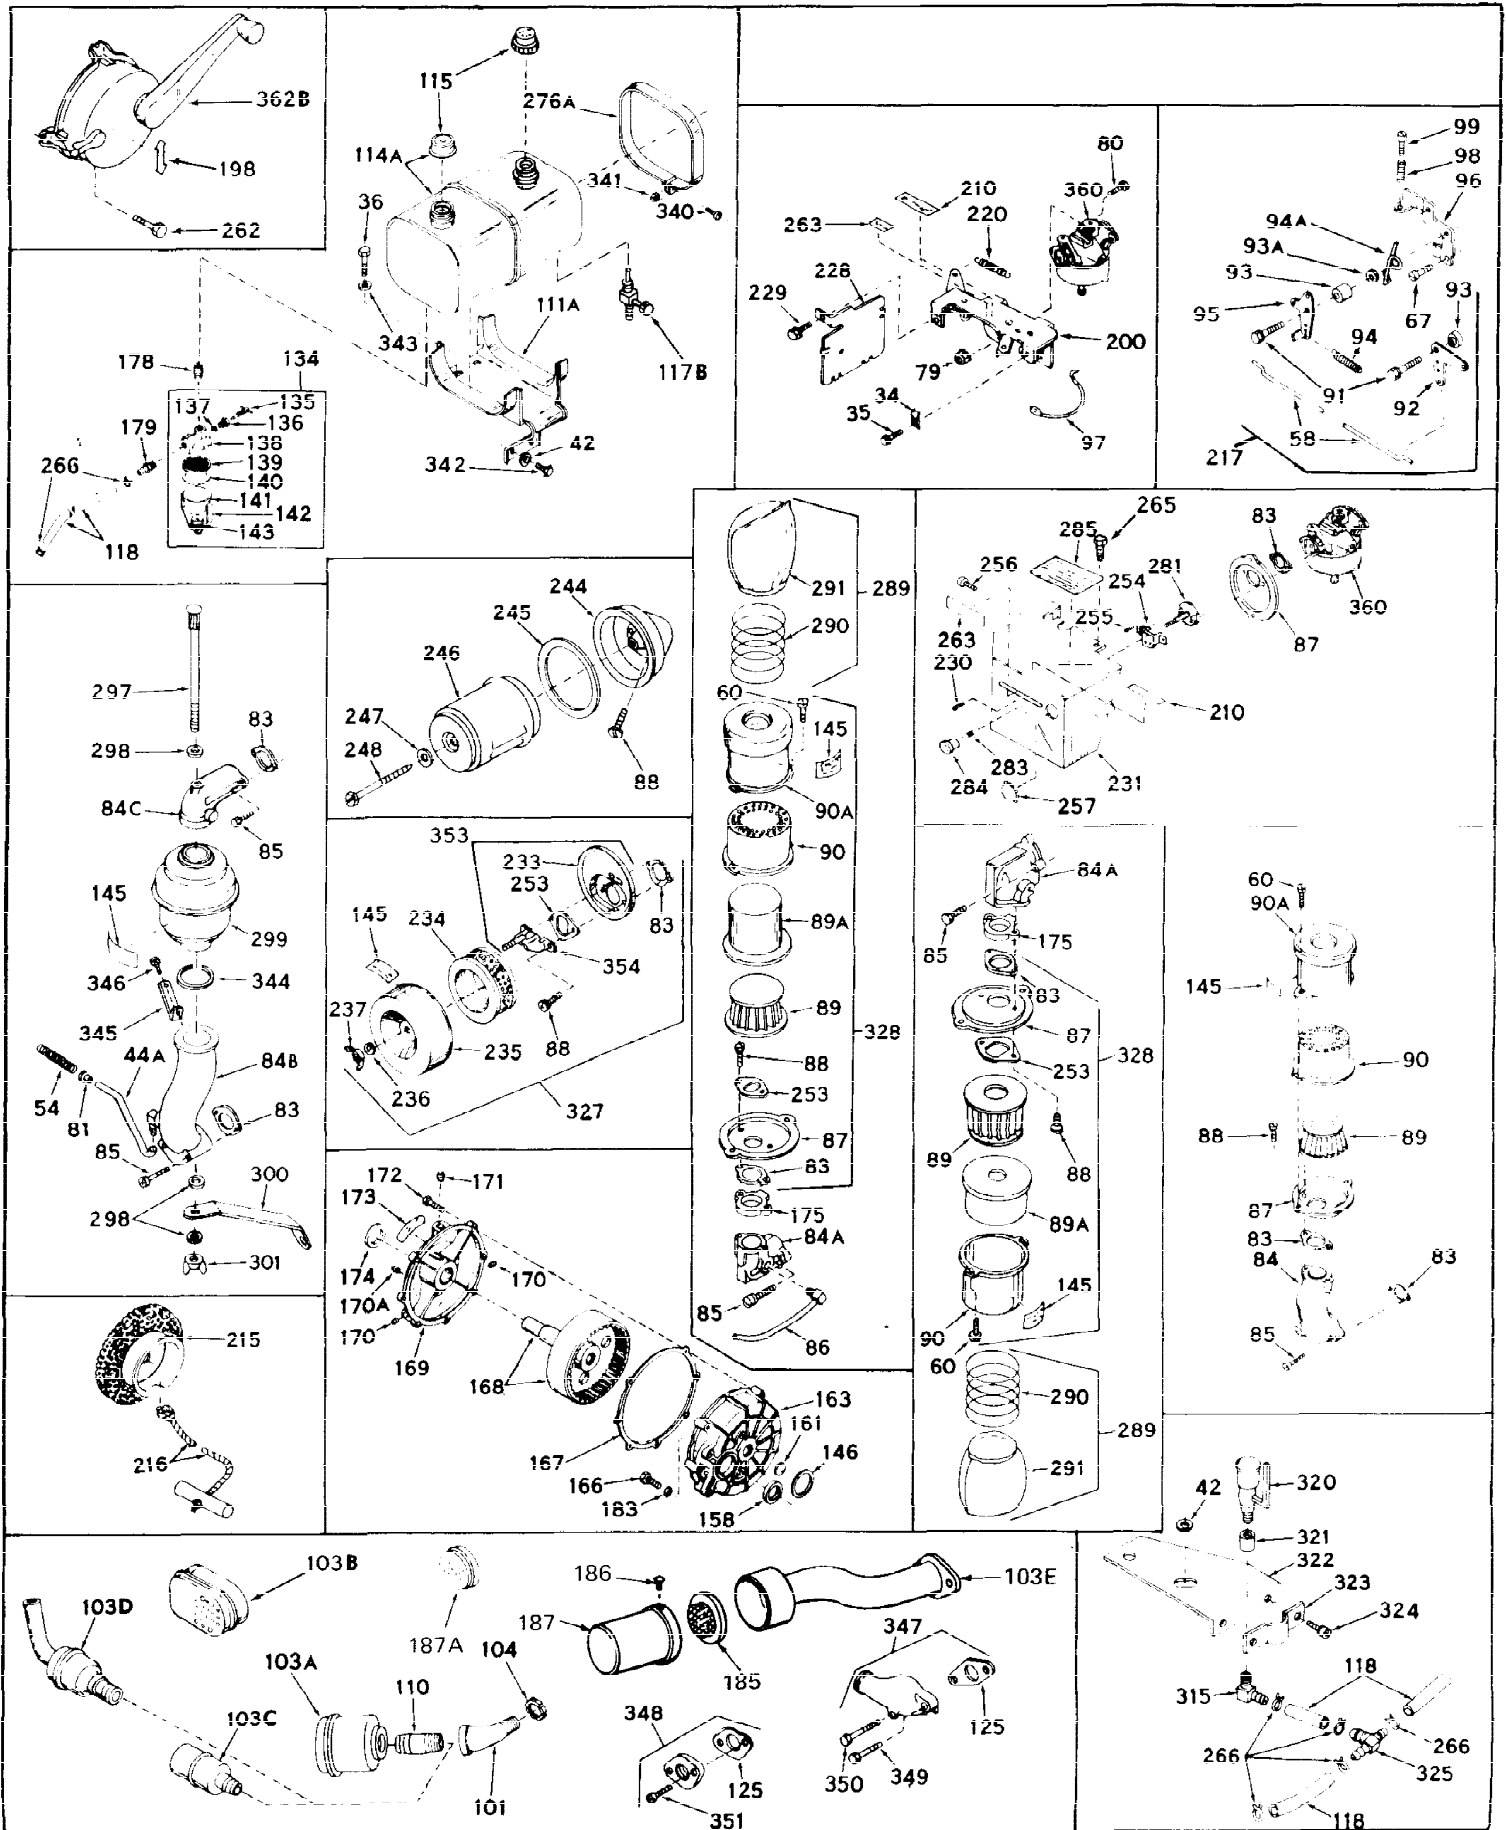

Ref #	Part Number	Qty	Description
34	27793	0	Clip, Conduit
35	28942	0	Screw
36	650694	0	Screw, Hex hd. cap, 5/16-18 x 2
36	650695	0	Screw, Hex hd. cap, 5/16-18 x 2-1/4 (Grade 8)
36	650697	0	Screw, Hex hd. cap, 5/16-18 x 2-1/2
42	26073	0	Washer, Connecting rod bolt
54	28819	0	Spring, Fuel line
54	31778	0	Spring, Coil
60	650152	0	Screw
67	650399	0	Screw, Phil. fil. hd. Sems, 10-32 x 5/8
79	29752	0	Nut
80	650572	0	Screw
83	27272	0	Gasket, Air cleaner
85	29786	0	Screw
85	650163	0	Screw, Fil. hd. Sems, 10-32 x 7/8
85	650416	0	Screw, Rd. hd. Sems, 10-32 x 1
85	650605	0	Screw
88	28820	0	Screw
88	650399	0	Screw, Phil. fil. hd. Sems, 10-32 x 5/8
88	650521	0	Screw
91	30312	0	Screw, Hex washer hd. Sems, 10-32 x 1/2
98	28569	0	Spring, Compression
98	32924	0	Spring, Compression
99	29500	0	Screw, Fil. hd. mach., Sems, 8-32 x 3/4
99	650223	0	Screw, Fil. slotted hd. Sems, 8-32 x 5/8
99	650688	0	Screw, Hex hd., 10-32 x 1-5/16" (Drilled)
104	28443	0	Nut, Conduit (1/8" thick)
104	32862	0	Nut, Conduit (1/4" thick)
115	32387A	0	Cap, Fuel filler (Charcoal Plastic) (Spurt
115	33032	0	Cap, Fuel filler (Red Plastic) (Spurt
118	29774	0	Line, Fuel (Braided 8.25")
118	30705	0	Line, Fuel (Braided 16")
118	30962	0	Line, Fuel (Braided 32")
125	27930	0	Gasket, Exhaust
146	28451	0	Gasket, Housing
171	24590	0	Plug, Pipe
200	33109	0	Control Assy., Speed (Manual)
210	31433	0	Decal, Control
215	28301	0	Pulley, Starter
216	590343	0	Rope & Handle Assy., Starter
220	30826	0	Spring, Extension
228	30820	0	Baffle, Heat
229	28942	0	Screw
230	650257	0	Screw, Pan hd. Sems, 8-32 x 5/16
231	32396	0	Cover, Carburetor
253	30767	0	Spacer, Air cleaner
254	32398	0	Bracket, Choke
255	28820	0	Screw
256	650760	0	Screw
257	31291	0	Plug, Cover
262	29716	0	Screw
263	31683	0	Decal, Choke
265	650701	0	Screw, Hex washer hd. shakeproof,
266	26460	0	Clamp, Fuel line
281	32397	0	Plate Assy., Choke