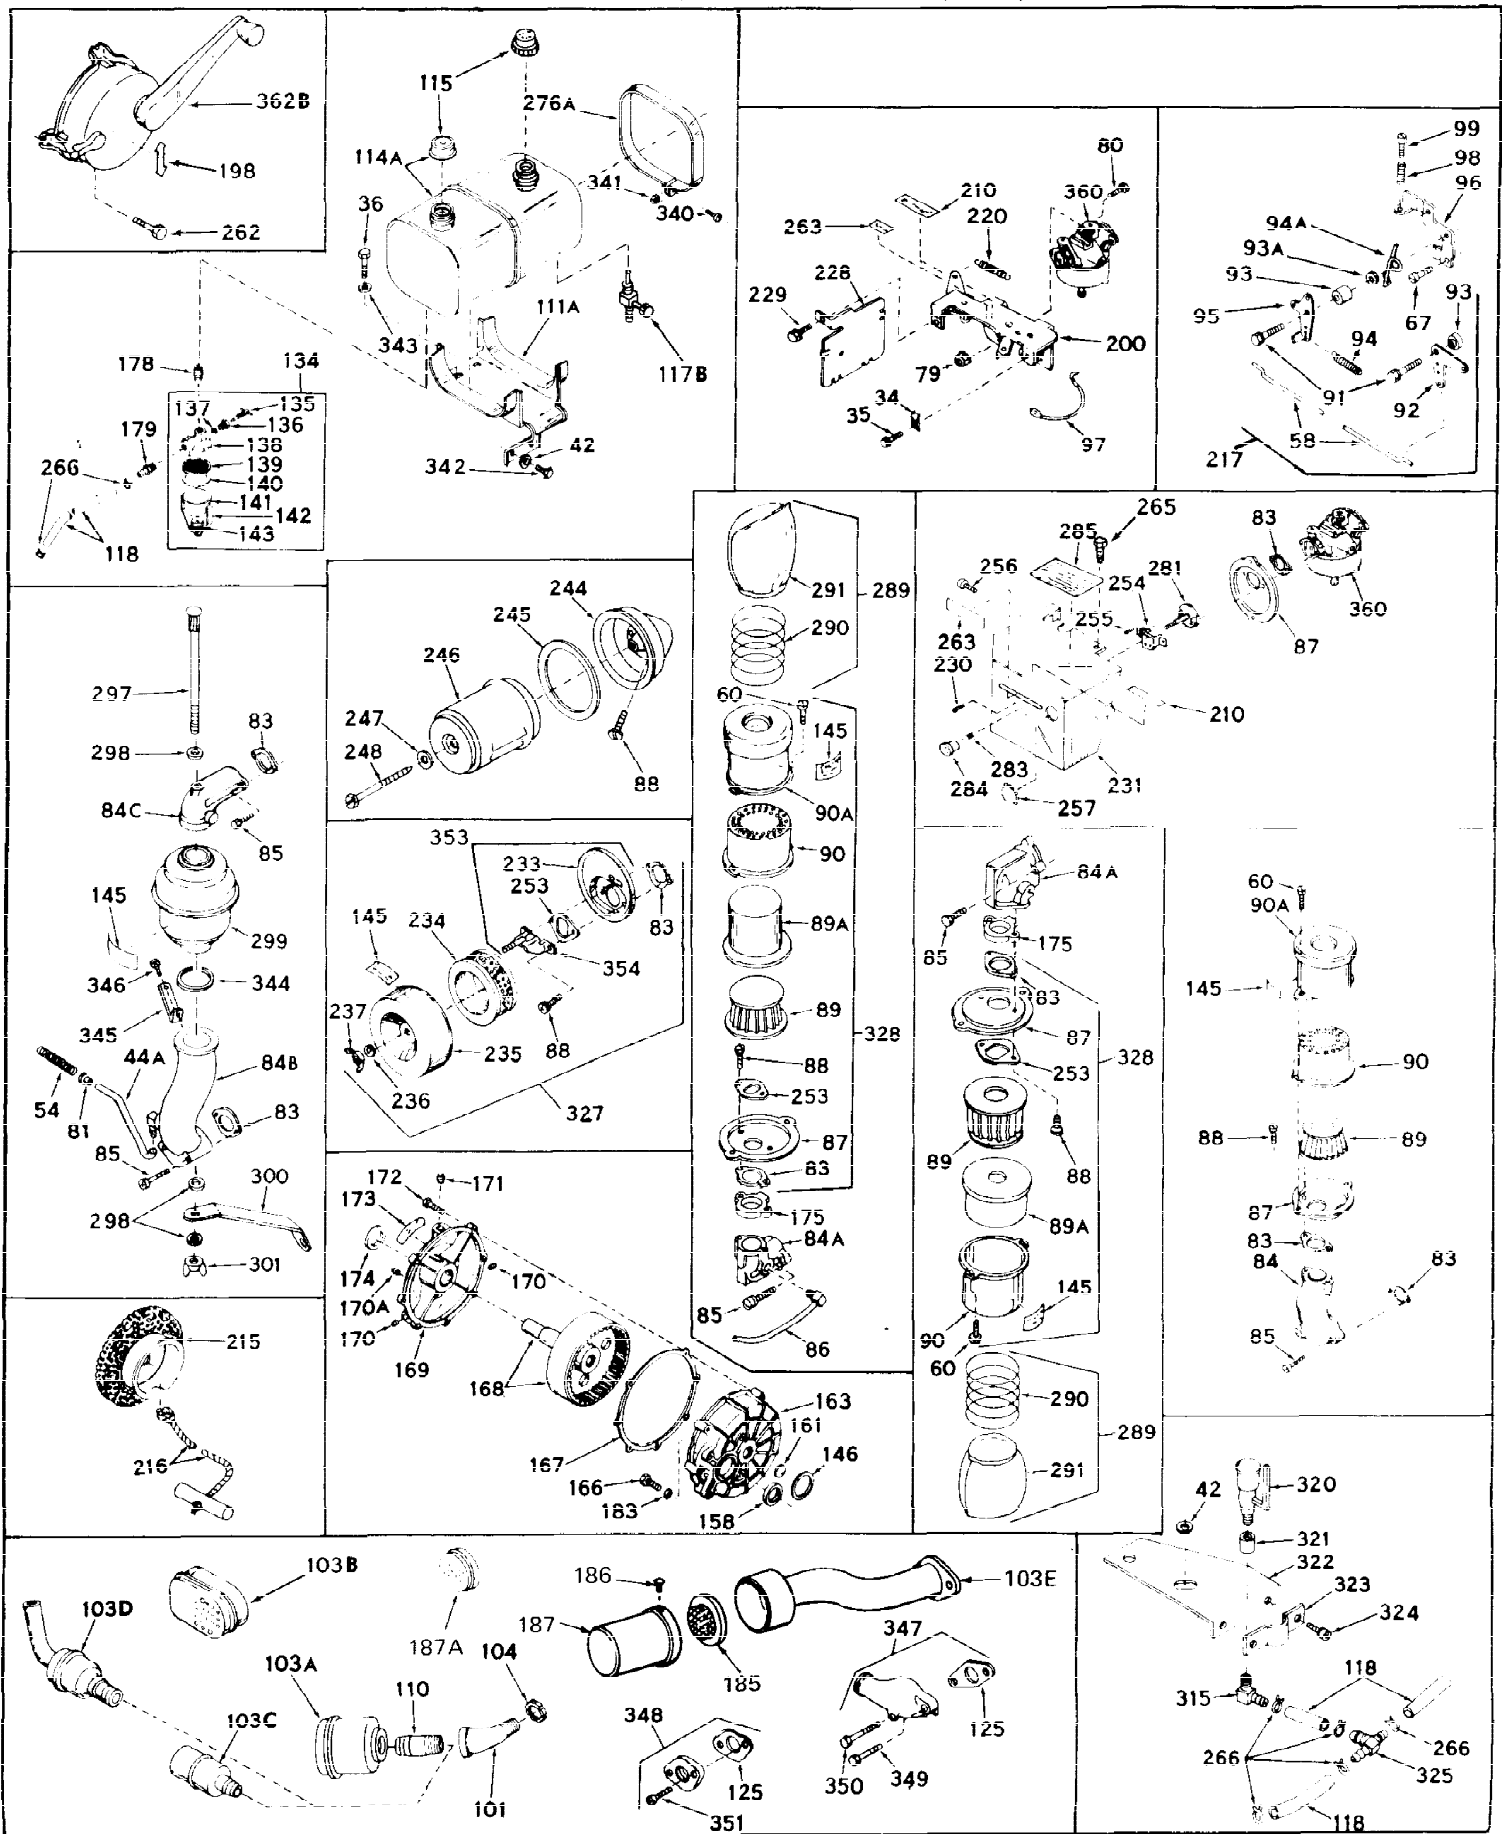

Ref #	Part Number	Qty	Description
34	27793	0	Clip, Conduit
35	28942	0	Screw
36	650694	0	Screw, Hex hd. cap, 5/16-18 x 2
36	650695	0	Screw, Hex hd. cap, 5/16-18 x 2-1/4 (Grade 8
36	650697	0	Screw, Hex hd. cap, 5/16-18 x 2-1/2
42	26073	0	Washer, Connecting rod bolt
54	28819	0	Spring, Fuel line
54	31778	0	Spring, Coil
60	650152	0	Screw
67	650399	0	Screw, Phil. fil. hd. Sems, 10-32 x 5/8
79	29752	0	Nut
80	650572	0	Screw
83	27272	0	Gasket, Air cleaner
85	29786	0	Screw
85	650163	0	Screw, Fil. hd. Sems, 10-32 x 7/8
85	650416	0	Screw, Rd. hd. Sems, 10-32 x 1
85	650605	0	Screw
87	31691	0	Bracket, Air cleaner
88	650521	0	Screw
88	28820	0	Screw
88	650399	0	Screw, Phil. fil. hd. Sems, 10-32 x 5/8
91	30312	0	Screw, Hex washer hd. Sems, 10-32 x 1/2
97	28468	0	Wire, Ground (Female fitting both ends)
98	28569	0	Spring, Compression
98	32924	0	Spring, Compression
99	29500	0	Screw, Fil. hd. mach., Sems, 8-32 x 3/4
99	650223	0	Screw, Fil. slotted hd. Sems, 8-32 x 5/8
99	650688	0	Screw, Hex hd., 10-32 x 1-5/16" (Drilled
104	28443	0	Nut, Conduit (1/8" thick)
104	32862	0	Nut, Conduit (1/4" thick)
115	32387A	0	Cap, Fuel filler (Charcoal Plastic) (Spurt
115	33032	0	Cap, Fuel filler (Red Plastic) (Spurt
118	29774	0	Line, Fuel (Braided 8.25")
118	30705	0	Line, Fuel (Braided 16")
118	30962	0	Line, Fuel (Braided 32")
125	27930	0	Gasket, Exhaust
146	28451	0	Gasket, Housing
171	24590	0	Plug, Pipe
200	33108	0	Control Assy., Speed (Remote Snow King)
215	28301	0	Pulley, Starter
216	590343	0	Rope & Handle Assy., Starter
220	30826	0	Spring, Extension
228	30820	0	Baffle, Heat
229	28942	0	Screw
230	650257	0	Screw, Pan hd. Sems, 8-32 x 5/16
231	32395	0	Cover, Carburetor
253	30767	0	Spacer, Air cleaner
254	32398	0	Bracket, Choke
255	28820	0	Screw
256	650760	0	Screw
257	31291	0	Plug, Cover
262	29716	0	Screw
263	31718	0	Decal, Choke
265	650701	0	Screw, Hex washer hd. shakeproof,
266	26460	0	Clamp, Fuel line