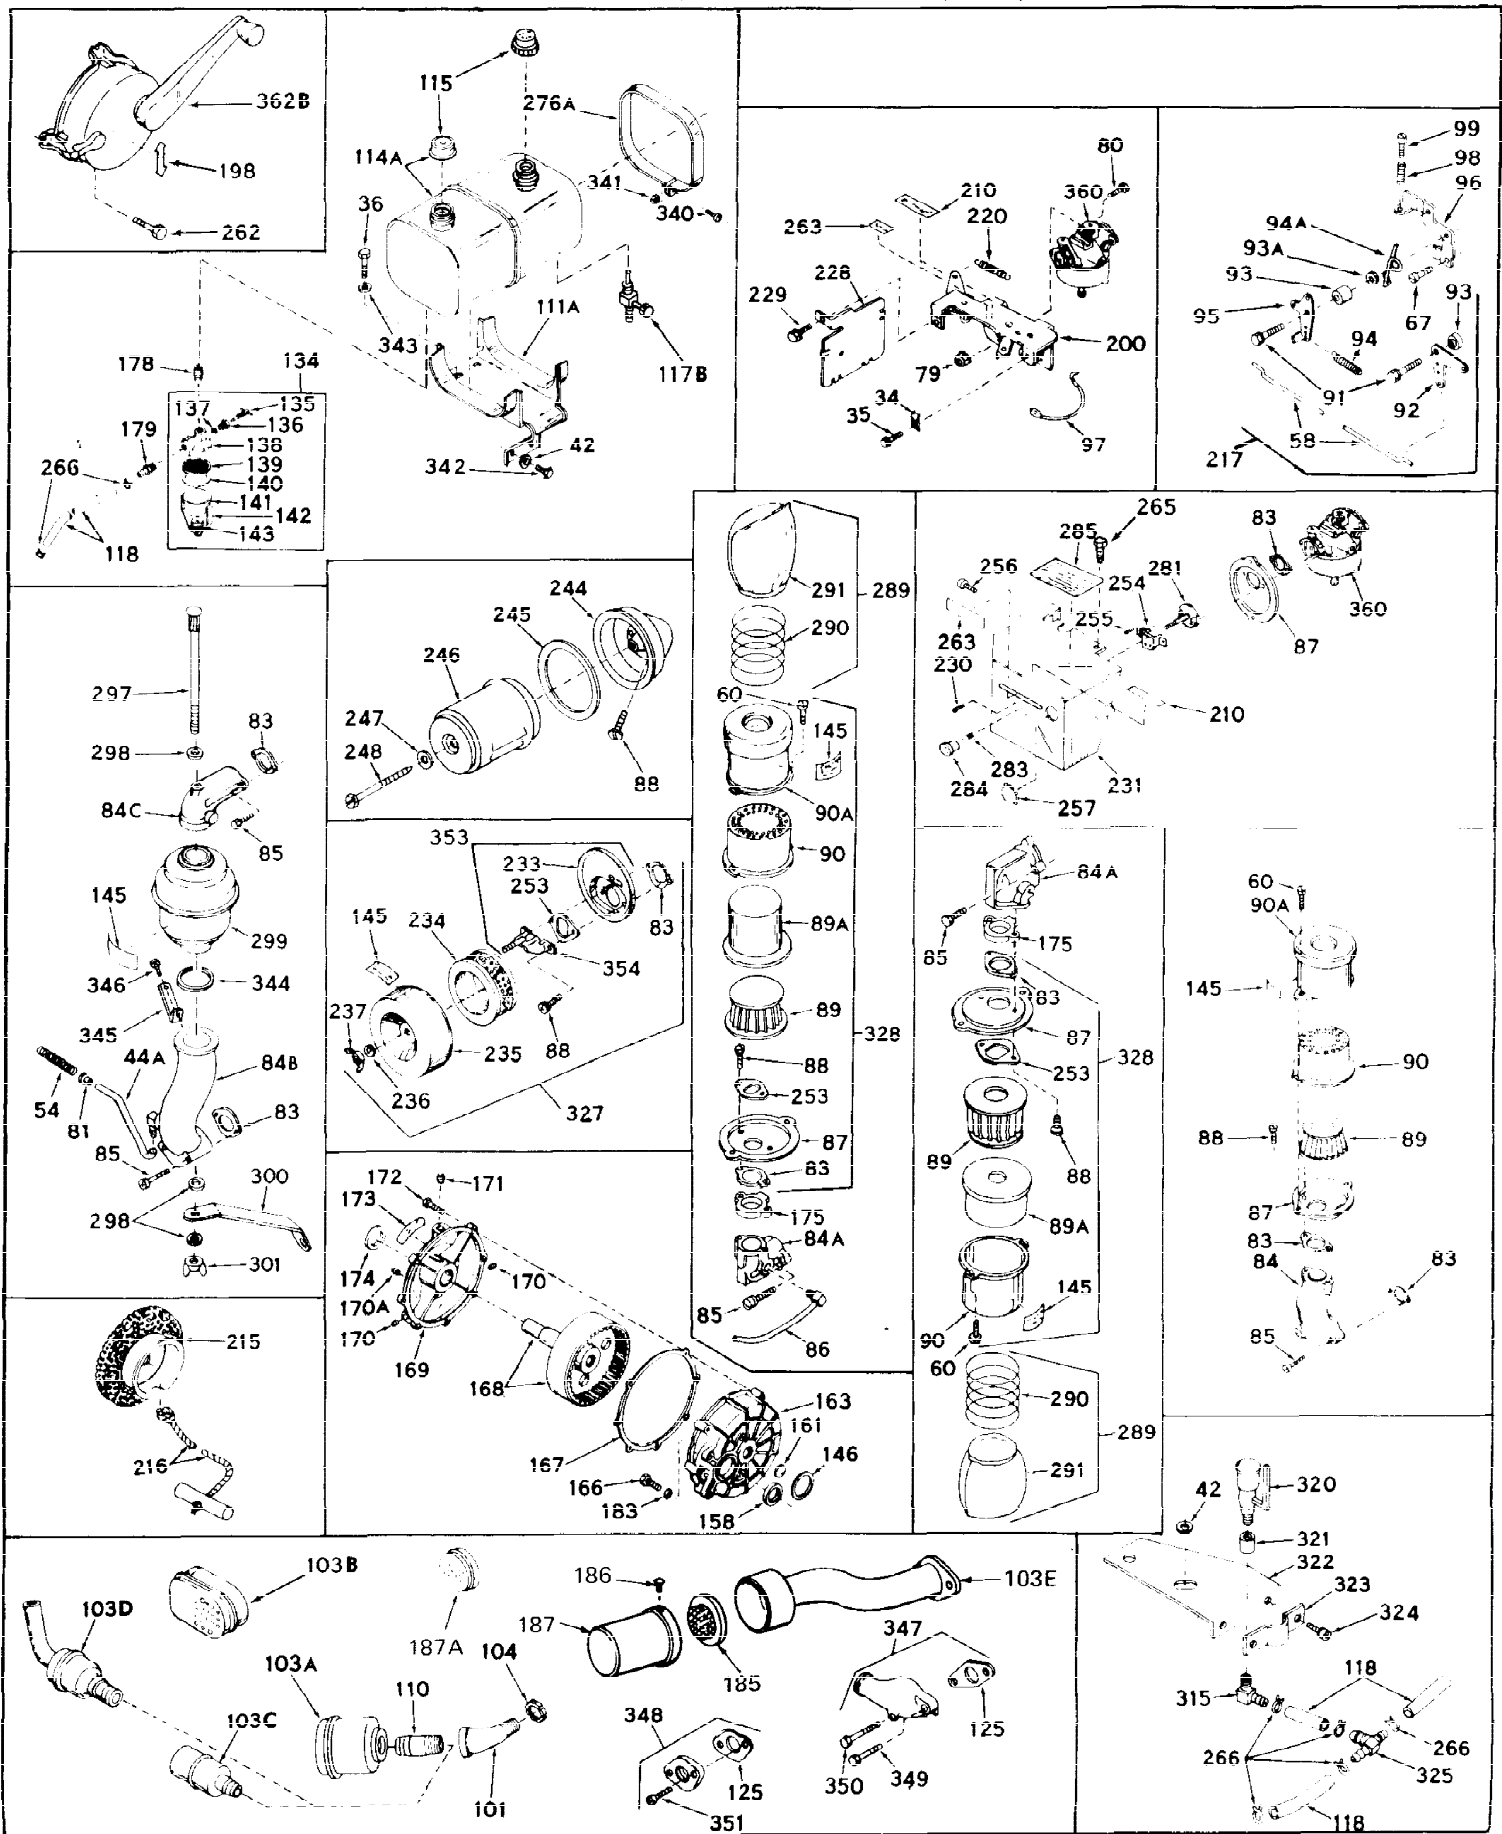

Ref #	Part Number	Qty	Description
34	27793	0	Clip, Conduit
35	28942	0	Screw
36	650694	0	Screw, Hex hd. cap, 5/16-18 x 2
36	650695	0	Screw, Hex hd. cap, 5/16-18 x 2-1/4 (Grade 8
36	650697	0	Screw, Hex hd. cap, 5/16-18 x 2-1/2
42	26073	0	Washer, Connecting rod bolt
54	28819	0	Spring, Fuel line
54	31778	0	Spring, Coil
60	650152	0	Screw
67	650399	0	Screw, Phil. fil. hd. Sems, 10-32 x 5/8
79	29752	0	Nut
80	650572	0	Screw
83	27272	0	Gasket, Air cleaner
85	29786	0	Screw
85	650163	0	Screw, Fil. hd. Sems, 10-32 x 7/8
85	650416	0	Screw, Rd. hd. Sems, 10-32 x 1
85	650605	0	Screw
87	31691	0	Bracket, Air cleaner
88	650399	0	Screw, Phil. fil. hd. Sems, 10-32 x 5/8
88	650521	0	Screw
88	28820	0	Screw
89	30727	0	Element, Air cleaner
90	31692	0	Body, Air cleaner
91	30312	0	Screw, Hex washer hd. Sems, 10-32 x 1/2
97	30831	0	Wire, Ground (Female fitting both ends)
98	28569	0	Spring, Compression
98	32924	0	Spring, Compression
99	29500	0	Screw, Fil. hd. mach., Sems, 8-32 x 3/4
99	650223	0	Screw, Fil. slotted hd. Sems, 8-32 x 5/8
99	650688	0	Screw, Hex hd., 10-32 x 1-5/16" (Drilled
101	30209	0	Elbow, Exhaust (45ø)
103A	29633	0	Muffler
104	28443	0	Nut, Conduit (1/8" thick)
104	32862	0	Nut, Conduit (1/4" thick)
110	30244	0	Nipple, Exhaust pipe (2-1/2")
115	32387A	0	Cap, Fuel filler (Charcoal Plastic) (Spurt
115	33032	0	Cap, Fuel filler (Red Plastic) (Spurt
118	29774	0	Line, Fuel (Braided 8.25")
118	30705	0	Line, Fuel (Braided 16")
118	30962	0	Line, Fuel (Braided 32")
125	27930	0	Gasket, Exhaust
145	31752	0	Decal, Air cleaner
146	28451	0	Gasket, Housing
171	24590	0	Plug, Pipe
215	28301	0	Pulley, Starter
216	590343	0	Rope & Handle Assy., Starter
228	30820	0	Baffle, Heat
229	28942	0	Screw
230	650257	0	Screw, Pan hd. Sems, 8-32 x 5/16
253	30767	0	Spacer, Air cleaner
255	28820	0	Screw
256	650760	0	Screw
257	31291	0	Plug, Cover
262	29716	0	Screw
265	650701	0	Screw, Hex washer hd. shakeproof,