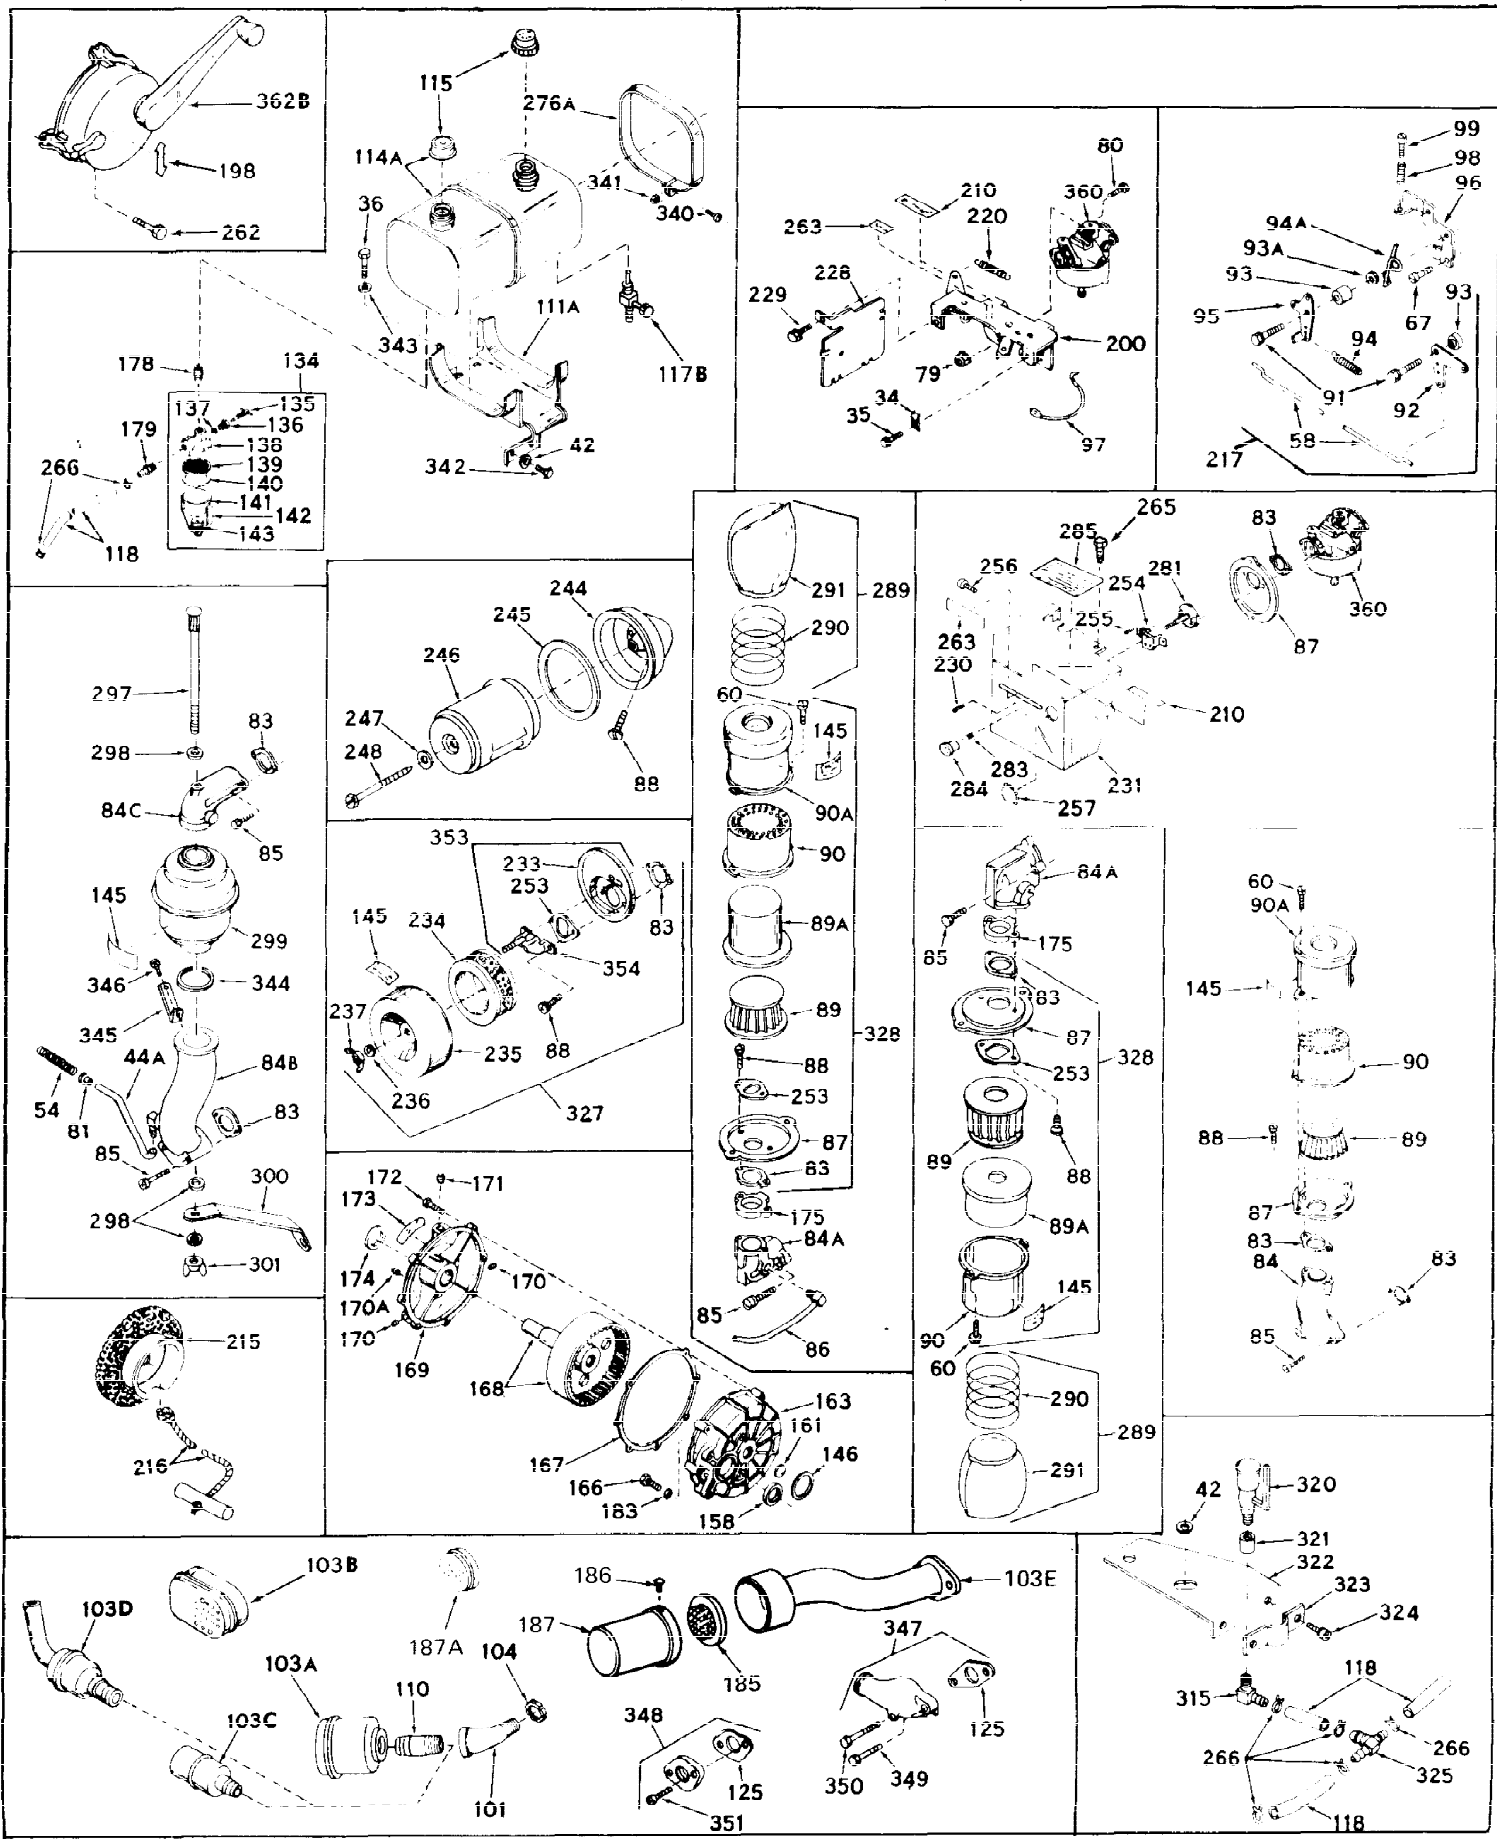

Ref #	Part Number	Qty	Description
34	27793	0	Clip, Conduit
35	28942	0	Screw
36	650694	0	Screw, Hex hd. cap, 5/16-18 x 2
36	650695	0	Screw, Hex hd. cap, 5/16-18 x 2-1/4 (Grade 8
36	650697	0	Screw, Hex hd. cap, 5/16-18 x 2-1/2
42	26073	0	Washer, Connecting rod bolt
54	28819	0	Spring, Fuel line
54	31778	0	Spring, Coil
60	650152	0	Screw
67	650399	0	Screw, Phil. fil. hd. Sems, 10-32 x 5/8
79	29752	0	Nut
80	650572	0	Screw
83	27272	0	Gasket, Air cleaner
85	29786	0	Screw
85	650163	0	Screw, Fil. hd. Sems, 10-32 x 7/8
85	650416	0	Screw, Rd. hd. Sems, 10-32 x 1
85	650605	0	Screw
87	31691	0	Bracket, Air cleaner
88	650399	0	Screw, Phil. fil. hd. Sems, 10-32 x 5/8
88	650521	0	Screw
88	28820	0	Screw
89	30727	0	Element, Air cleaner
90	31692	0	Body, Air cleaner
91	30312	0	Screw, Hex washer hd. Sems, 10-32 x 1/2
97	30831	0	Wire, Ground (Female fitting both ends)
98	28569	0	Spring, Compression
98	32924	0	Spring, Compression
99	29500	0	Screw, Fil. hd. mach., Sems, 8-32 x 3/4
99	650223	0	Screw, Fil. slotted hd. Sems, 8-32 x 5/8
99	650688	0	Screw, Hex hd., 10-32 x 1-5/16" (Drilled
101	30209	0	Elbow, Exhaust (45ø)
103A	29633	0	Muffler
104	28443	0	Nut, Conduit (1/8" thick)
104	32862	0	Nut, Conduit (1/4" thick)
110	30244	0	Nipple, Exhaust pipe (2-1/2")
115	32387A	0	Cap, Fuel filler (Charcoal Plastic) (Spurt
115	33032	0	Cap, Fuel filler (Red Plastic) (Spurt
118	29774	0	Line, Fuel (Braided 8.25")
118	30705	0	Line, Fuel (Braided 16")
118	30962	0	Line, Fuel (Braided 32")
125	27930	0	Gasket, Exhaust
145	31752	0	Decal, Air cleaner
146	28451	0	Gasket, Housing
171	24590	0	Plug, Pipe
215	28301	0	Pulley, Starter
216	590343	0	Rope & Handle Assy., Starter
228	30820	0	Baffle, Heat
229	28942	0	Screw
230	650257	0	Screw, Pan hd. Sems, 8-32 x 5/16
253	30767	0	Spacer, Air cleaner
255	28820	0	Screw
256	650760	0	Screw
257	31291	0	Plug, Cover
262	29716	0	Screw
265	650701	0	Screw, Hex washer hd. shakeproof,