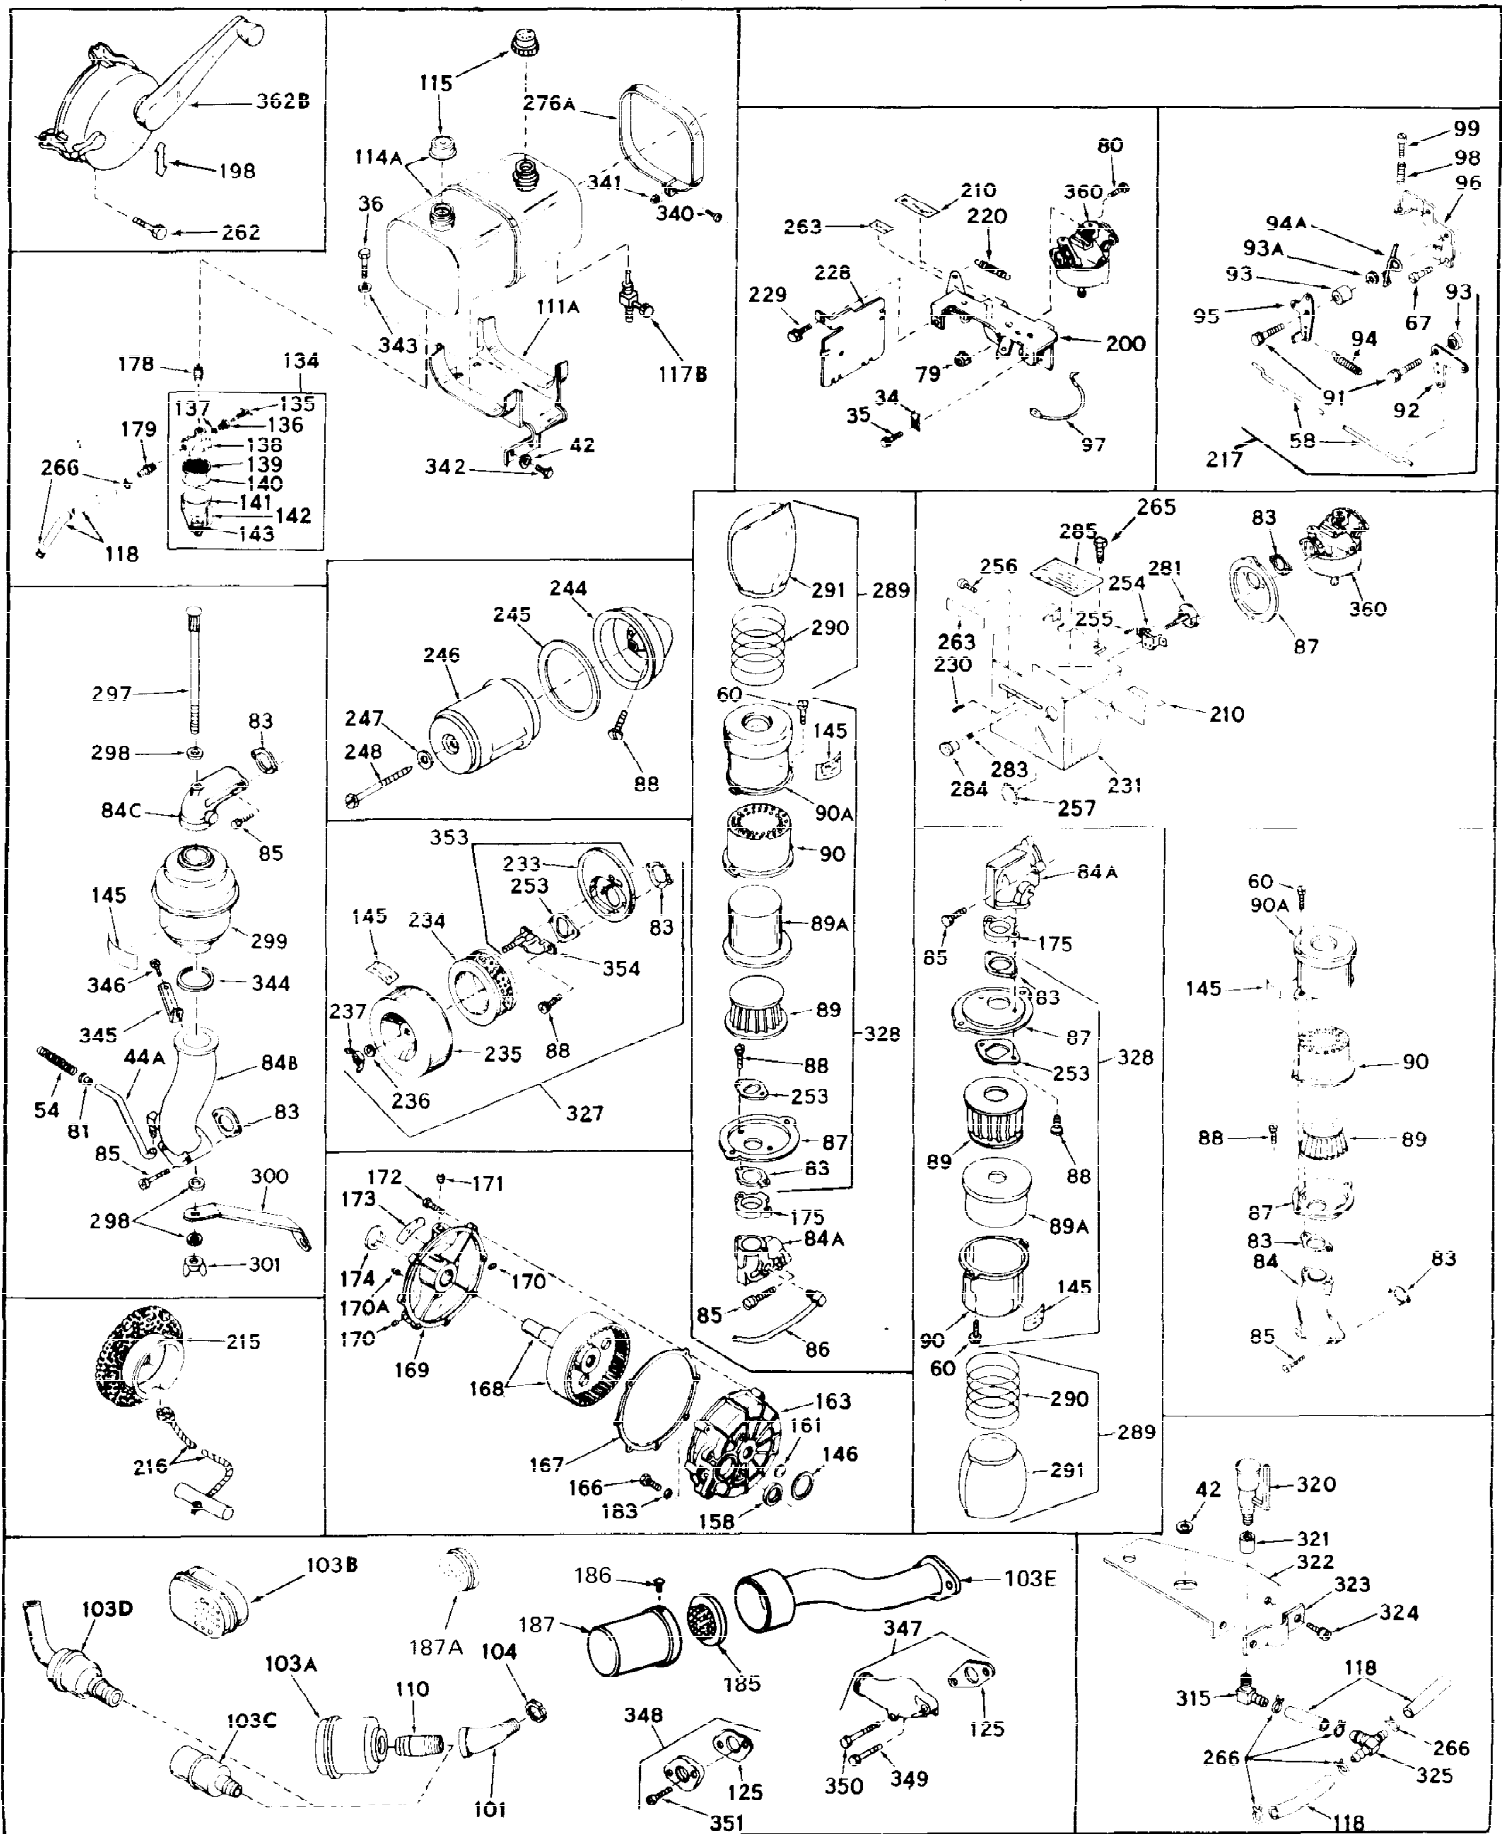

Ref #	Part Number	Qty	Description
34	27793	0	Clip, Conduit
35	28942	0	Screw
36	650694	0	Screw, Hex hd. cap, 5/16-18 x 2
36	650695	0	Screw, Hex hd. cap, 5/16-18 x 2-1/4 (Grade 8
36	650697	0	Screw, Hex hd. cap, 5/16-18 x 2-1/2
42	26073	0	Washer, Connecting rod bolt
54	28819	0	Spring, Fuel line
54	31778	0	Spring, Coil
60	650152	0	Screw
67	650399	0	Screw, Phil. fil. hd. Sems, 10-32 x 5/8
79	29752	0	Nut
80	650572	0	Screw
83	27272	0	Gasket, Air cleaner
85	29786	0	Screw
85	650163	0	Screw, Fil. hd. Sems, 10-32 x 7/8
85	650416	0	Screw, Rd. hd. Sems, 10-32 x 1
85	650605	0	Screw
87	31691	0	Bracket, Air cleaner
88	28820	0	Screw
88	650399	0	Screw, Phil. fil. hd. Sems, 10-32 x 5/8
88	650521	0	Screw
89	30727	0	Element, Air cleaner
90	31692	0	Body, Air cleaner
91	30312	0	Screw, Hex washer hd. Sems, 10-32 x 1/2
97	30831	0	Wire, Ground (Female fitting both ends)
98	28569	0	Spring, Compression
98	32924	0	Spring, Compression
99	29500	0	Screw, Fil. hd. mach., Sems, 8-32 x 3/4
99	650223	0	Screw, Fil. slotted hd. Sems, 8-32 x 5/8
99	650688	0	Screw, Hex hd., 10-32 x 1-5/16" (Drilled
101	30209	0	Elbow, Exhaust (45ø)
103A	29633	0	Muffler
104	28443	0	Nut, Conduit (1/8" thick)
104	32862	0	Nut, Conduit (1/4" thick)
110	30244	0	Nipple, Exhaust pipe (2-1/2")
115	32387A	0	Cap, Fuel filler (Charcoal Plastic) (Spurt
115	33032	0	Cap, Fuel filler (Red Plastic) (Spurt
118	29774	0	Line, Fuel (Braided 8.25")
118	30705	0	Line, Fuel (Braided 16")
118	30962	0	Line, Fuel (Braided 32")
125	27930	0	Gasket, Exhaust
145	31752	0	Decal, Air cleaner
146	28451	0	Gasket, Housing
171	24590	0	Plug, Pipe
215	28301	0	Pulley, Starter
216	590343	0	Rope & Handle Assy., Starter
228	30820	0	Baffle, Heat
229	28942	0	Screw
230	650257	0	Screw, Pan hd. Sems, 8-32 x 5/16
253	30767	0	Spacer, Air cleaner
255	28820	0	Screw
256	650760	0	Screw
257	31291	0	Plug, Cover
262	29716	0	Screw
265	650701	0	Screw, Hex washer hd. shakeproof,