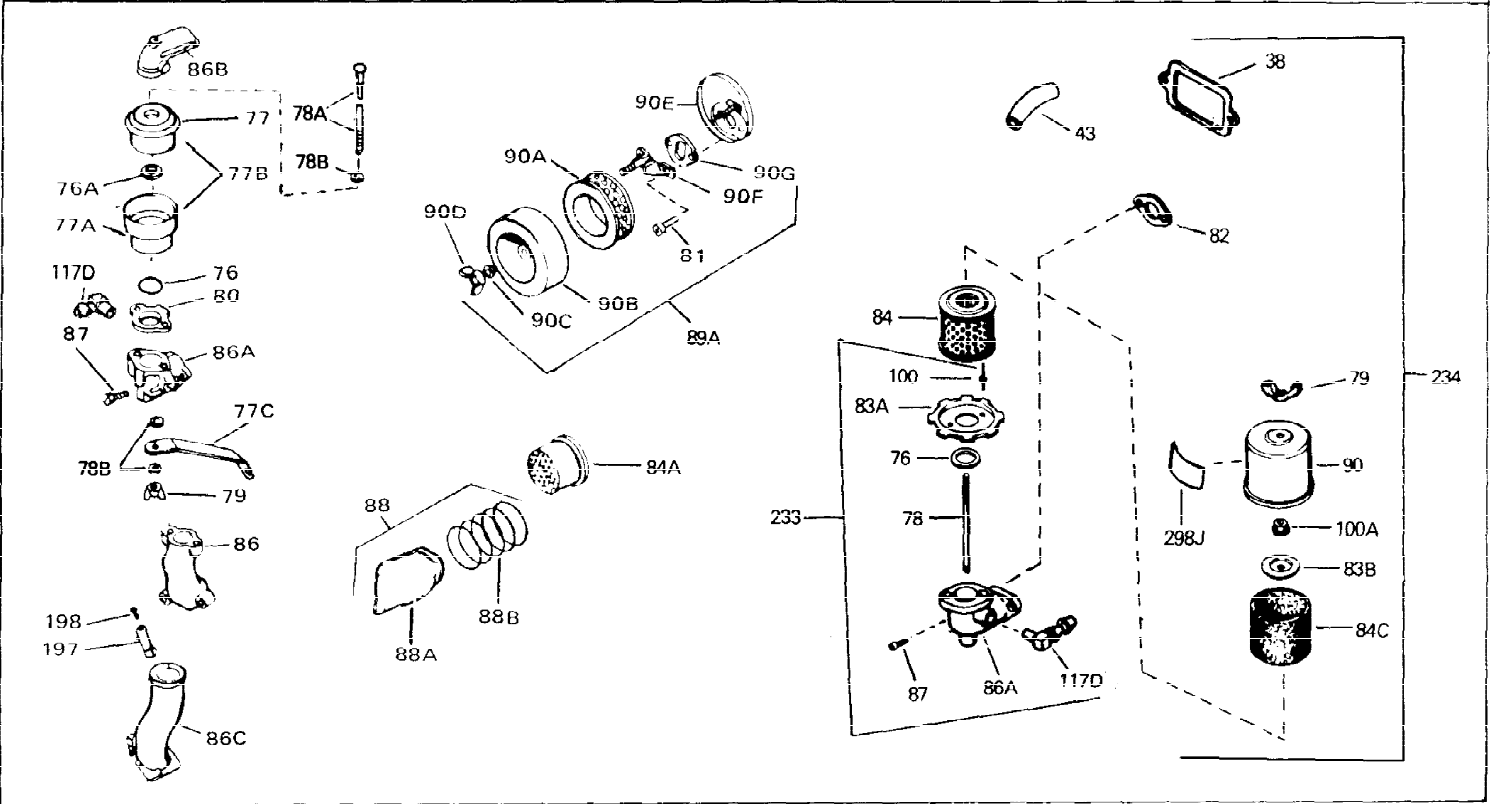

Ref #	Part Number	Qty	Description
35	26073	0	Washer, Connecting rod bolt
35	650570	0	Washer, Flat
35	650691	0	Washer, Flat
36	650694A	0	Screw, Hex flange hd., 5/16-18 x 2
36	650695A	0	Screw, Hex flange hd., 5/16-18 x 2-1/4
36	650697A	0	Screw, Hex flange hd., 5/16-18 x 2-1/2
38	27896	0	Gasket, Breather cover
43	27627	0	Tube, Breather
81	28820	0	Screw
81	30196	0	Screw
81	650521	0	Screw
82	27272	0	Gasket, Air cleaner
86A	34697	0	Elbow, Air cleaner
89A	730128	0	Cleaner Assy., Air
111A	33353	0	Bracket, Lower fuel tank
112A	33352A	0	Bracket, Upper fuel tank
113A	650273	0	Screw
113	650561	0	Screw
117B	33053	0	Valve, Fuel strainer & shut-off
117	33395	0	Fitting, Fuel line
118	33679	0	Bushing, Fuel fitting
121E	391026	0	Muffler
124A	33171	0	Screen, Muffler
124B	33185	0	Cover & Tube, Muffler
124	650578	0	Screw
125	27930	0	Gasket, Exhaust
134	31288	0	Muffler Adapter Kit
135	730130	0	Muffler Adapter Kit
136	6021A	0	Screw, Hex flange hd., 5/16-18 x 1-1/2
137	650697A	0	Screw, Hex flange hd., 5/16-18 x 2-1/2
138	30196	0	Screw
233	34819	0	Elbow Assy., Air cleaner
234	730561	0	Air Cleaner Kit, Dual Element upright,
273	650687	0	Screw, Pan hd. self-tap, 10-32 x 5/16