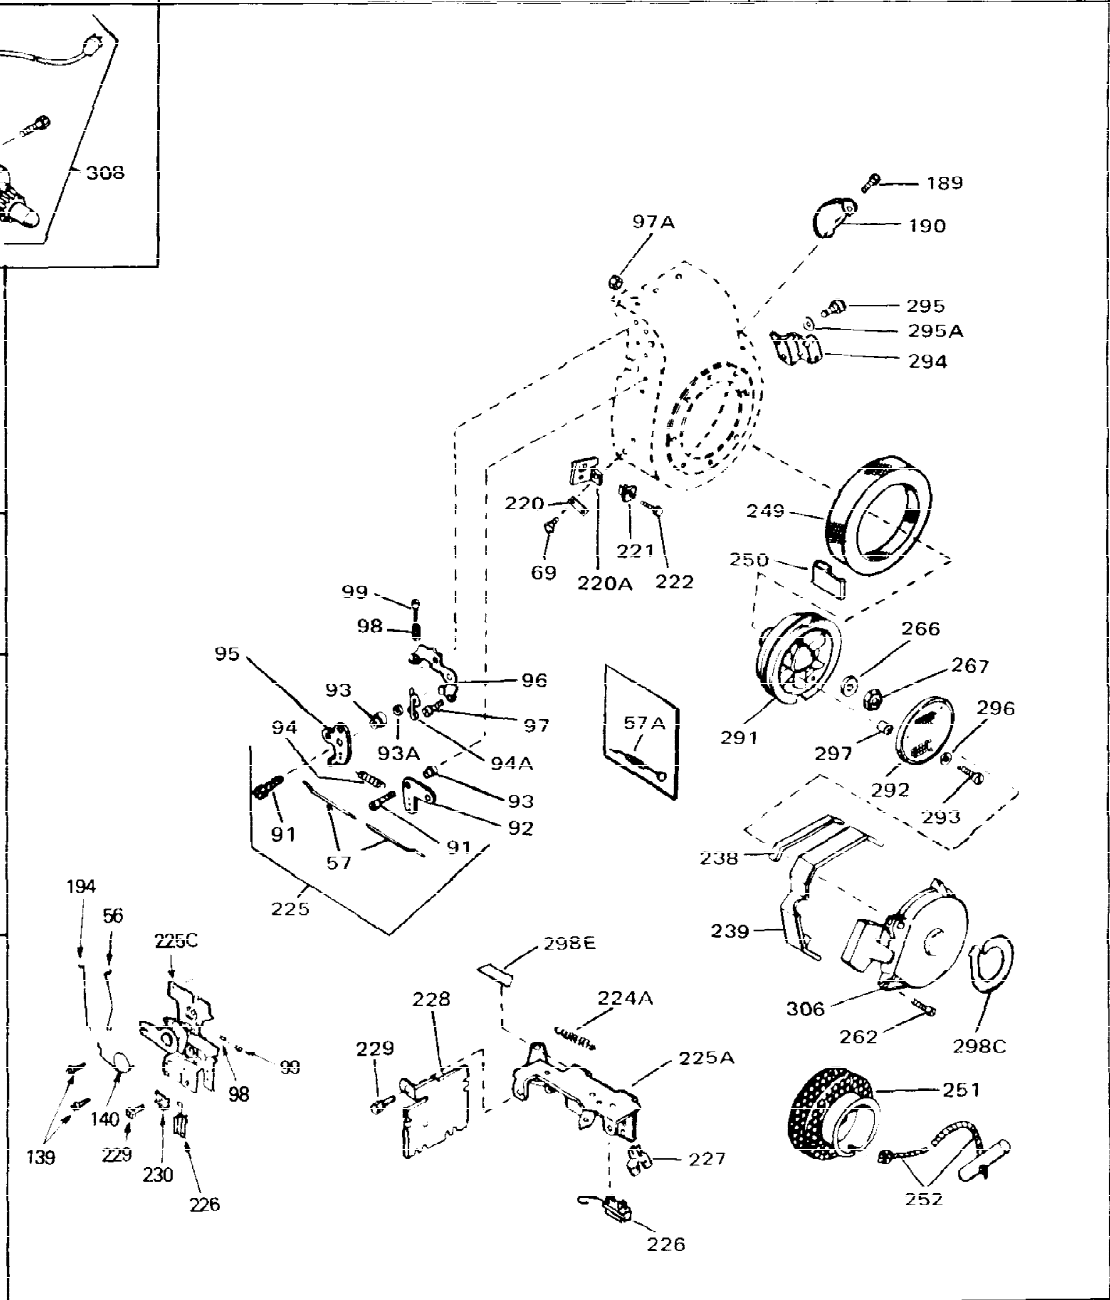

Ref #	Part Number	Qty	Description
36	650694A	0	Screw, Hex flange hd., 5/16-18 x 2
36	650695A	0	Screw, Hex flange hd., 5/16-18 x 2-1/4
36	650697A	0	Screw, Hex flange hd., 5/16-18 x 2-1/2
37	650128	0	Screw
37	650597	0	Screw, Hex washer hd., 10-24 x 5/8
37A	27261	0	Washer, Flat
41	28425	0	Cover, Valve chamber
56	31710	0	Link, Throttle
57A	30985	0	Control, Throttle
69	29747A	0	Screw
98	28569	0	Spring, Compression
98	31342	0	Spring, Compression
98	32924	0	Spring, Compression
99	29500	0	Screw, Fil. hd. mach., Sems, 8-32 x 3/4
99	650549	0	Screw
99	650688	0	Screw, Hex hd., 10-32 x 1-5/16" (Drilled
182	32683	0	Gasket, Fuel pump
183	32955	0	Cover, Fuel pump pad
184	9556	0	Plug, Oil drain (Sq. hd. pipe, 1/8-27)
185	30688	0	Screw, Hex hd. Sems, 1/4-20 x 1/2
221	28545	0	Grommet, Plastic
222	650643	0	Screw
223	33356	0	Terminal, Ground
225	730152	0	Control Assy., Speed
226	610973	0	Terminal Assy.
227	33177	0	Terminal
229	28942	0	Screw
230	27793	0	Clip, Conduit
262	29716	0	Screw
266	650815	0	Washer, Belleville
267	8115	0	Nut, Hex
305	33018	0	Harness, Adapter
306	590420	0	Starter, Rewind
308	32386	0	Starter Motor Kit (110-120 Volt)
308	32901	0	Starter Motor Kit (110-120 Volt)
308	33328	0	Starter Motor Kit (110-120 Volt)
308	33328A	0	Starter Motor Kit (110-120 Volt)
308	33518	0	Starter Motor Kit (110-120 Volt)
308	33518A	0	Starter Motor Kit (110-120 Volt)
308	33518B	0	Starter Motor Kit (110-120 Volt)
309	30811A	0	Flywheel