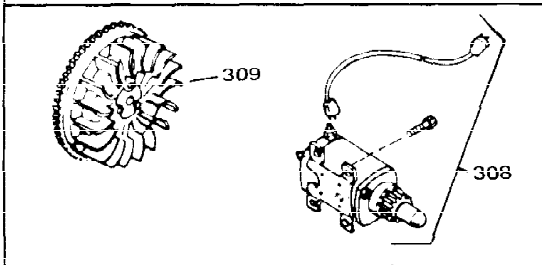

Ref #	Part Number	Qty	Description
36	650694A	0	Screw, Hex flange hd., 5/16-18 x 2
36	650695A	0	Screw, Hex flange hd., 5/16-18 x 2-1/4
36	650697A	0	Screw, Hex flange hd., 5/16-18 x 2-1/2
37	650128	0	Screw
37	650597	0	Screw, Hex washer hd., 10-24 x 5/8
37A	27261	0	Washer, Flat
41	28425	0	Cover, Valve chamber
56	31710	0	Link, Throttle
57A	30985	0	Control, Throttle
69	29747A	0	Screw
98	28569	0	Spring, Compression
98	31342	0	Spring, Compression
98	32924	0	Spring, Compression
99	29500	0	Screw, Fil. hd. mach., Sems, 8-32 x 3/4
99	650549	0	Screw
99	650688	0	Screw, Hex hd., 10-32 x 1-5/16" (Drilled
182	32683	0	Gasket, Fuel pump
183	32955	0	Cover, Fuel pump pad
184	9556	0	Plug, Oil drain (Sq. hd. pipe, 1/8-27)
185	30688	0	Screw, Hex hd. Sems, 1/4-20 x 1/2
221	28545	0	Grommet, Plastic
222	650643	0	Screw
223	33356	0	Terminal, Ground
225	730152	0	Control Assy., Speed
226	610973	0	Terminal Assy.
227	33177	0	Terminal
229	28942	0	Screw
230	27793	0	Clip, Conduit
262	29716	0	Screw
266	650815	0	Washer, Belleville
267	8115	0	Nut, Hex
305	33018	0	Harness, Adapter
306	590420	0	Starter, Rewind
308	32386	0	Starter Motor Kit (110-120 Volt)
308	32901	0	Starter Motor Kit (110-120 Volt)
308	33328	0	Starter Motor Kit (110-120 Volt)
308	33328A	0	Starter Motor Kit (110-120 Volt)
308	33518	0	Starter Motor Kit (110-120 Volt)
308	33518A	0	Starter Motor Kit (110-120 Volt)
308	33518B	0	Starter Motor Kit (110-120 Volt)
309	30811A	0	Flywheel