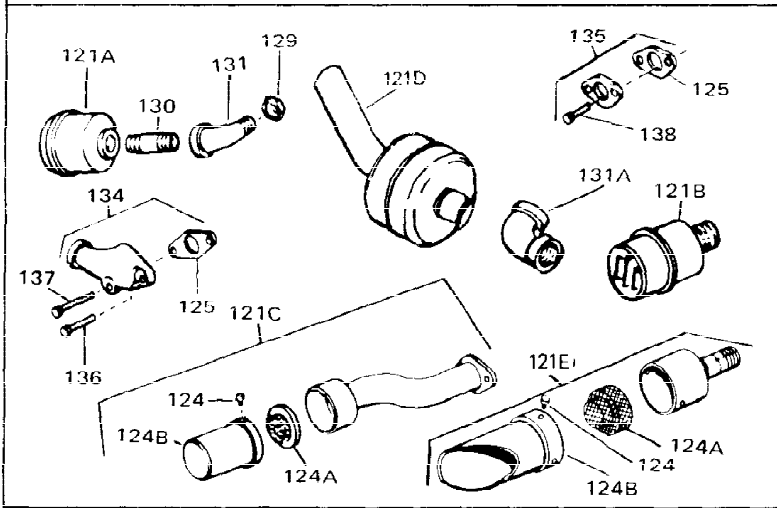

Ref #	Part Number	Qty	Description
35	26073	0	Washer, Connecting rod bolt
35	650570	0	Washer, Flat
35	650691	0	Washer, Flat
36	650694A	0	Screw, Hex flange hd., 5/16-18 x 2
36	650695A	0	Screw, Hex flange hd., 5/16-18 x 2-1/4
36	650697A	0	Screw, Hex flange hd., 5/16-18 x 2-1/2
38	27896	0	Gasket, Breather cover
43	27627	0	Tube, Breather
81	28820	0	Screw
81	30196	0	Screw
81	650521	0	Screw
82	27272	0	Gasket, Air cleaner
86A	34697	0	Elbow, Air cleaner
89A	730128	0	Cleaner Assy., Air
111A	33353	0	Bracket, Lower fuel tank
112A	33352A	0	Bracket, Upper fuel tank
113A	650273	0	Screw
113	650561	0	Screw
117B	33053	0	Valve, Fuel strainer & shut-off
117	33395	0	Fitting, Fuel line
118	33679	0	Bushing, Fuel fitting
121E	391026	0	Muffler
124A	33171	0	Screen, Muffler
124B	33185	0	Cover & Tube, Muffler
124	650578	0	Screw
125	27930	0	Gasket, Exhaust
134	31288	0	Muffler Adapter Kit
135	730130	0	Muffler Adapter Kit
136	6021A	0	Screw, Hex flange hd., 5/16-18 x 1-1/2
137	650697A	0	Screw, Hex flange hd., 5/16-18 x 2-1/2
138	30196	0	Screw
233	34819	0	Elbow Assy., Air cleaner
234	730561	0	Air Cleaner Kit, Dual Element upright,
273	650687	0	Screw, Pan hd. self-tap, 10-32 x 5/16