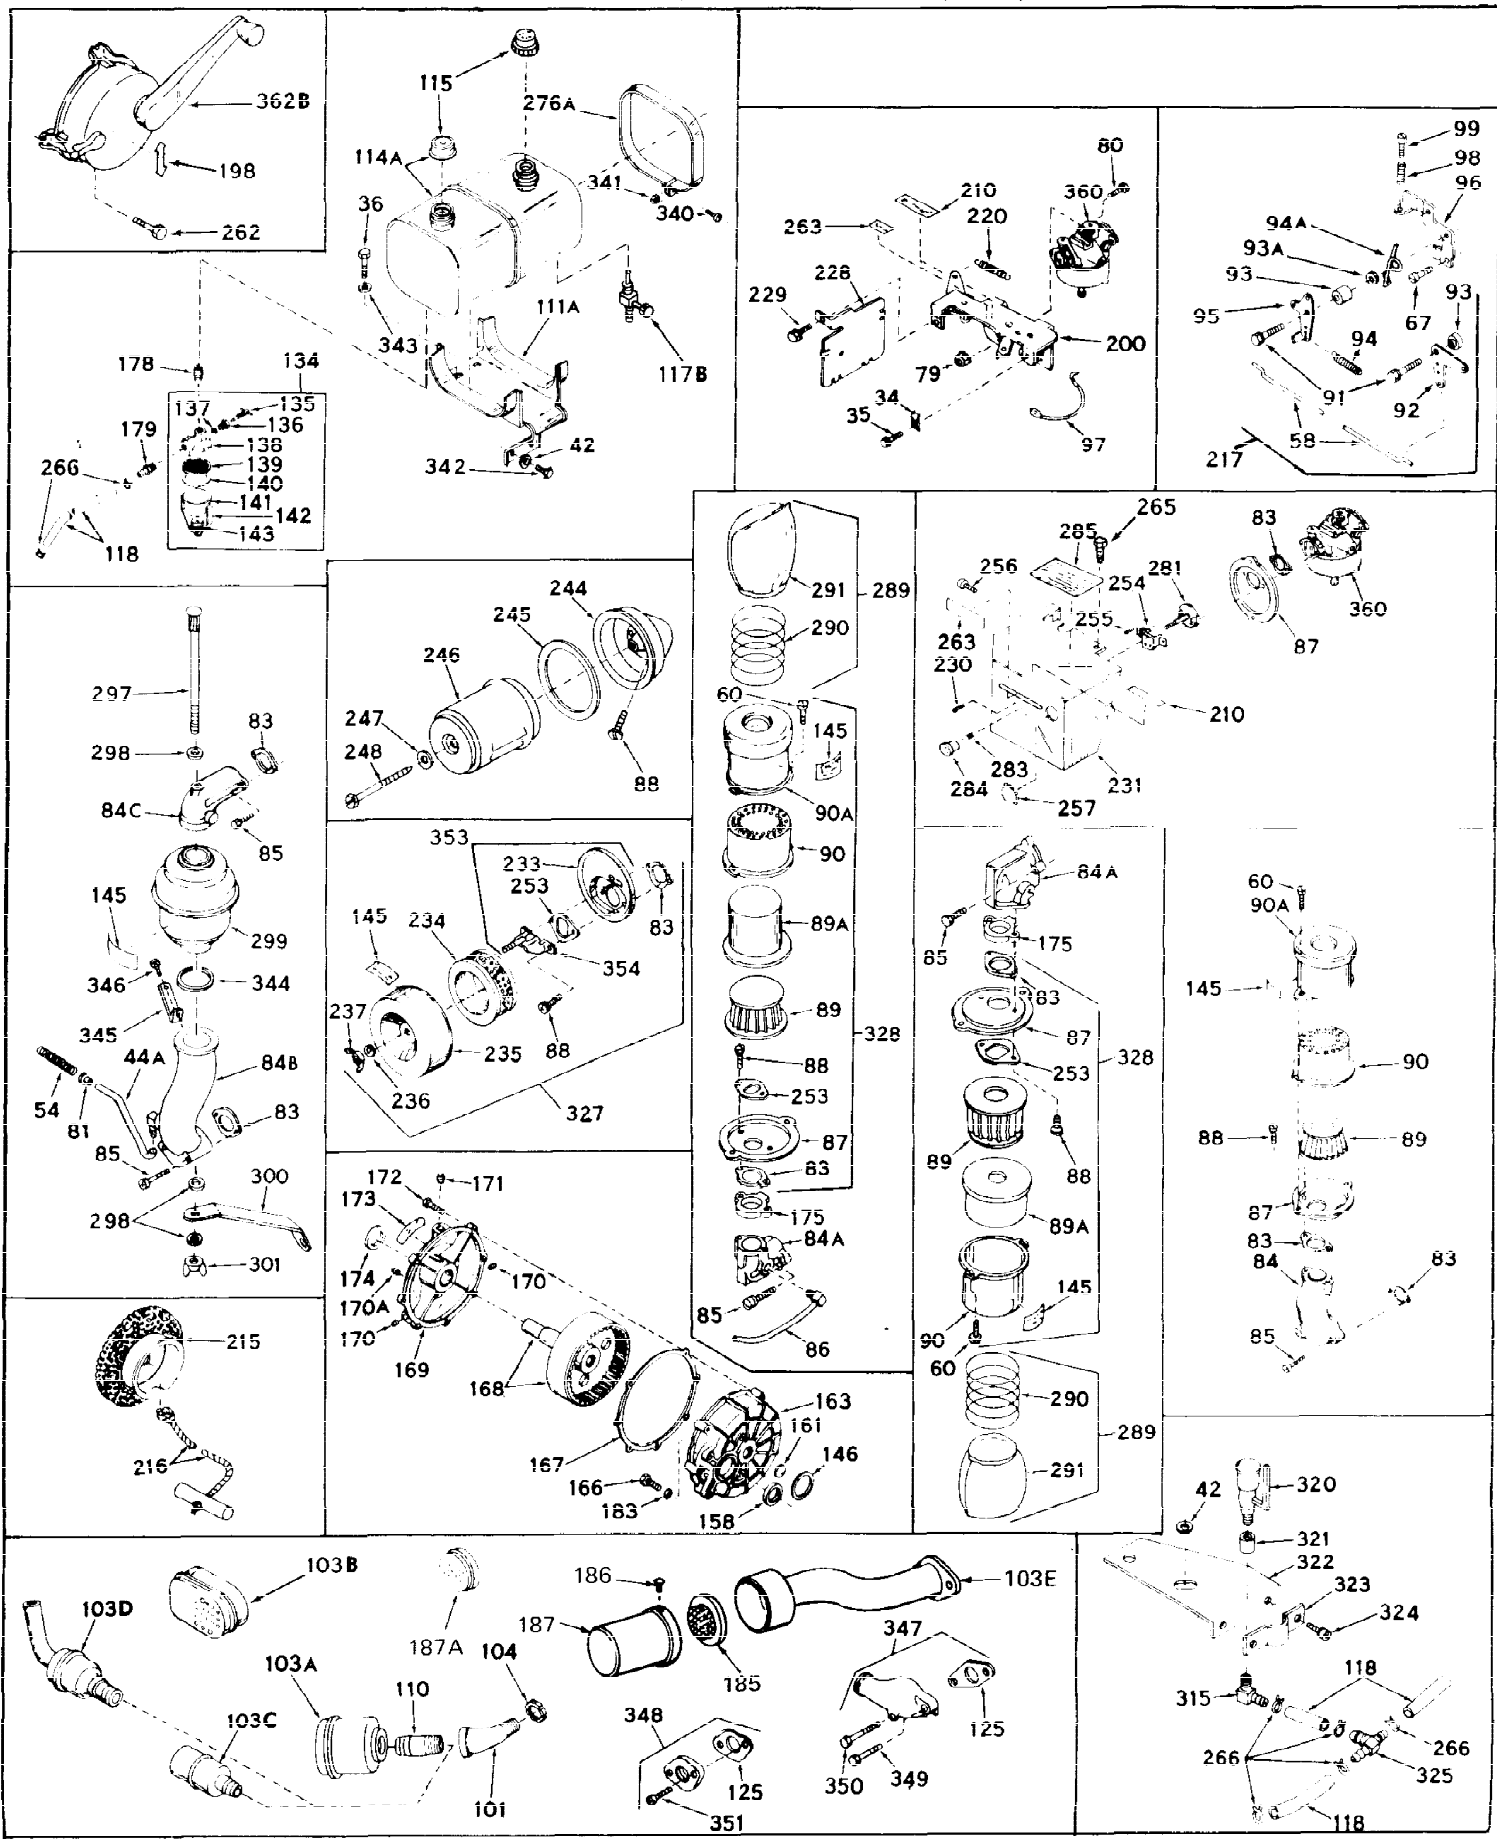

Ref #	Part Number	Qty	Description
34	27793	0	Clip, Conduit
35	28942	0	Screw
36	650694	0	Screw, Hex hd. cap, 5/16-18 x 2
36	650695	0	Screw, Hex hd. cap, 5/16-18 x 2-1/4 (Grade 8)
36	650697	0	Screw, Hex hd. cap, 5/16-18 x 2-1/2
42	26073	0	Washer, Connecting rod bolt
54	28819	0	Spring, Fuel line
54	31778	0	Spring, Coil
60	650152	0	Screw
67	650399	0	Screw, Phil. fil. hd. Sems, 10-32 x 5/8
79	29752	0	Nut
80	650572	0	Screw
83	27272	0	Gasket, Air cleaner
85	29786	0	Screw
85	650163	0	Screw, Fil. hd. Sems, 10-32 x 7/8
85	650416	0	Screw, Rd. hd. Sems, 10-32 x 1
85	650605	0	Screw
87	31691	0	Bracket, Air cleaner
88	650521	0	Screw
88	28820	0	Screw
88	650399	0	Screw, Phil. fil. hd. Sems, 10-32 x 5/8
89	30727	0	Element, Air cleaner
90	31692	0	Body, Air cleaner
91	30312	0	Screw, Hex washer hd. Sems, 10-32 x 1/2
97	27794	0	Wire, Ground (Female fitting & hook fitting)
98	28569	0	Spring, Compression
98	32924	0	Spring, Compression
99	29500	0	Screw, Fil. hd. mach., Sems, 8-32 x 3/4
99	650223	0	Screw, Fil. slotted hd. Sems, 8-32 x 5/8
99	650688	0	Screw, Hex hd., 10-32 x 1-5/16" (Drilled)
103A	29633	0	Muffler
104	28443	0	Nut, Conduit (1/8" thick)
104	32862	0	Nut, Conduit (1/4" thick)
115	32387A	0	Cap, Fuel filler (Charcoal Plastic) (Spurt)
115	33032	0	Cap, Fuel filler (Red Plastic) (Spurt)
118	29774	0	Line, Fuel (Braided 8.25")
118	30705	0	Line, Fuel (Braided 16")
118	30962	0	Line, Fuel (Braided 32")
125	27930	0	Gasket, Exhaust
145	31752	0	Decal, Air cleaner
146	28451	0	Gasket, Housing
171	24590	0	Plug, Pipe
215	28301	0	Pulley, Starter
216	590343	0	Rope & Handle Assy., Starter
228	30820	0	Baffle, Heat
229	28942	0	Screw
230	650257	0	Screw, Pan hd. Sems, 8-32 x 5/16
253	30767	0	Spacer, Air cleaner
255	28820	0	Screw
256	650760	0	Screw
257	31291	0	Plug, Cover
262	29716	0	Screw
265	650701	0	Screw, Hex washer hd. shakeproof,
266	26460	0	Clamp, Fuel line
289	730512	0	Kit, Pre-cleaner