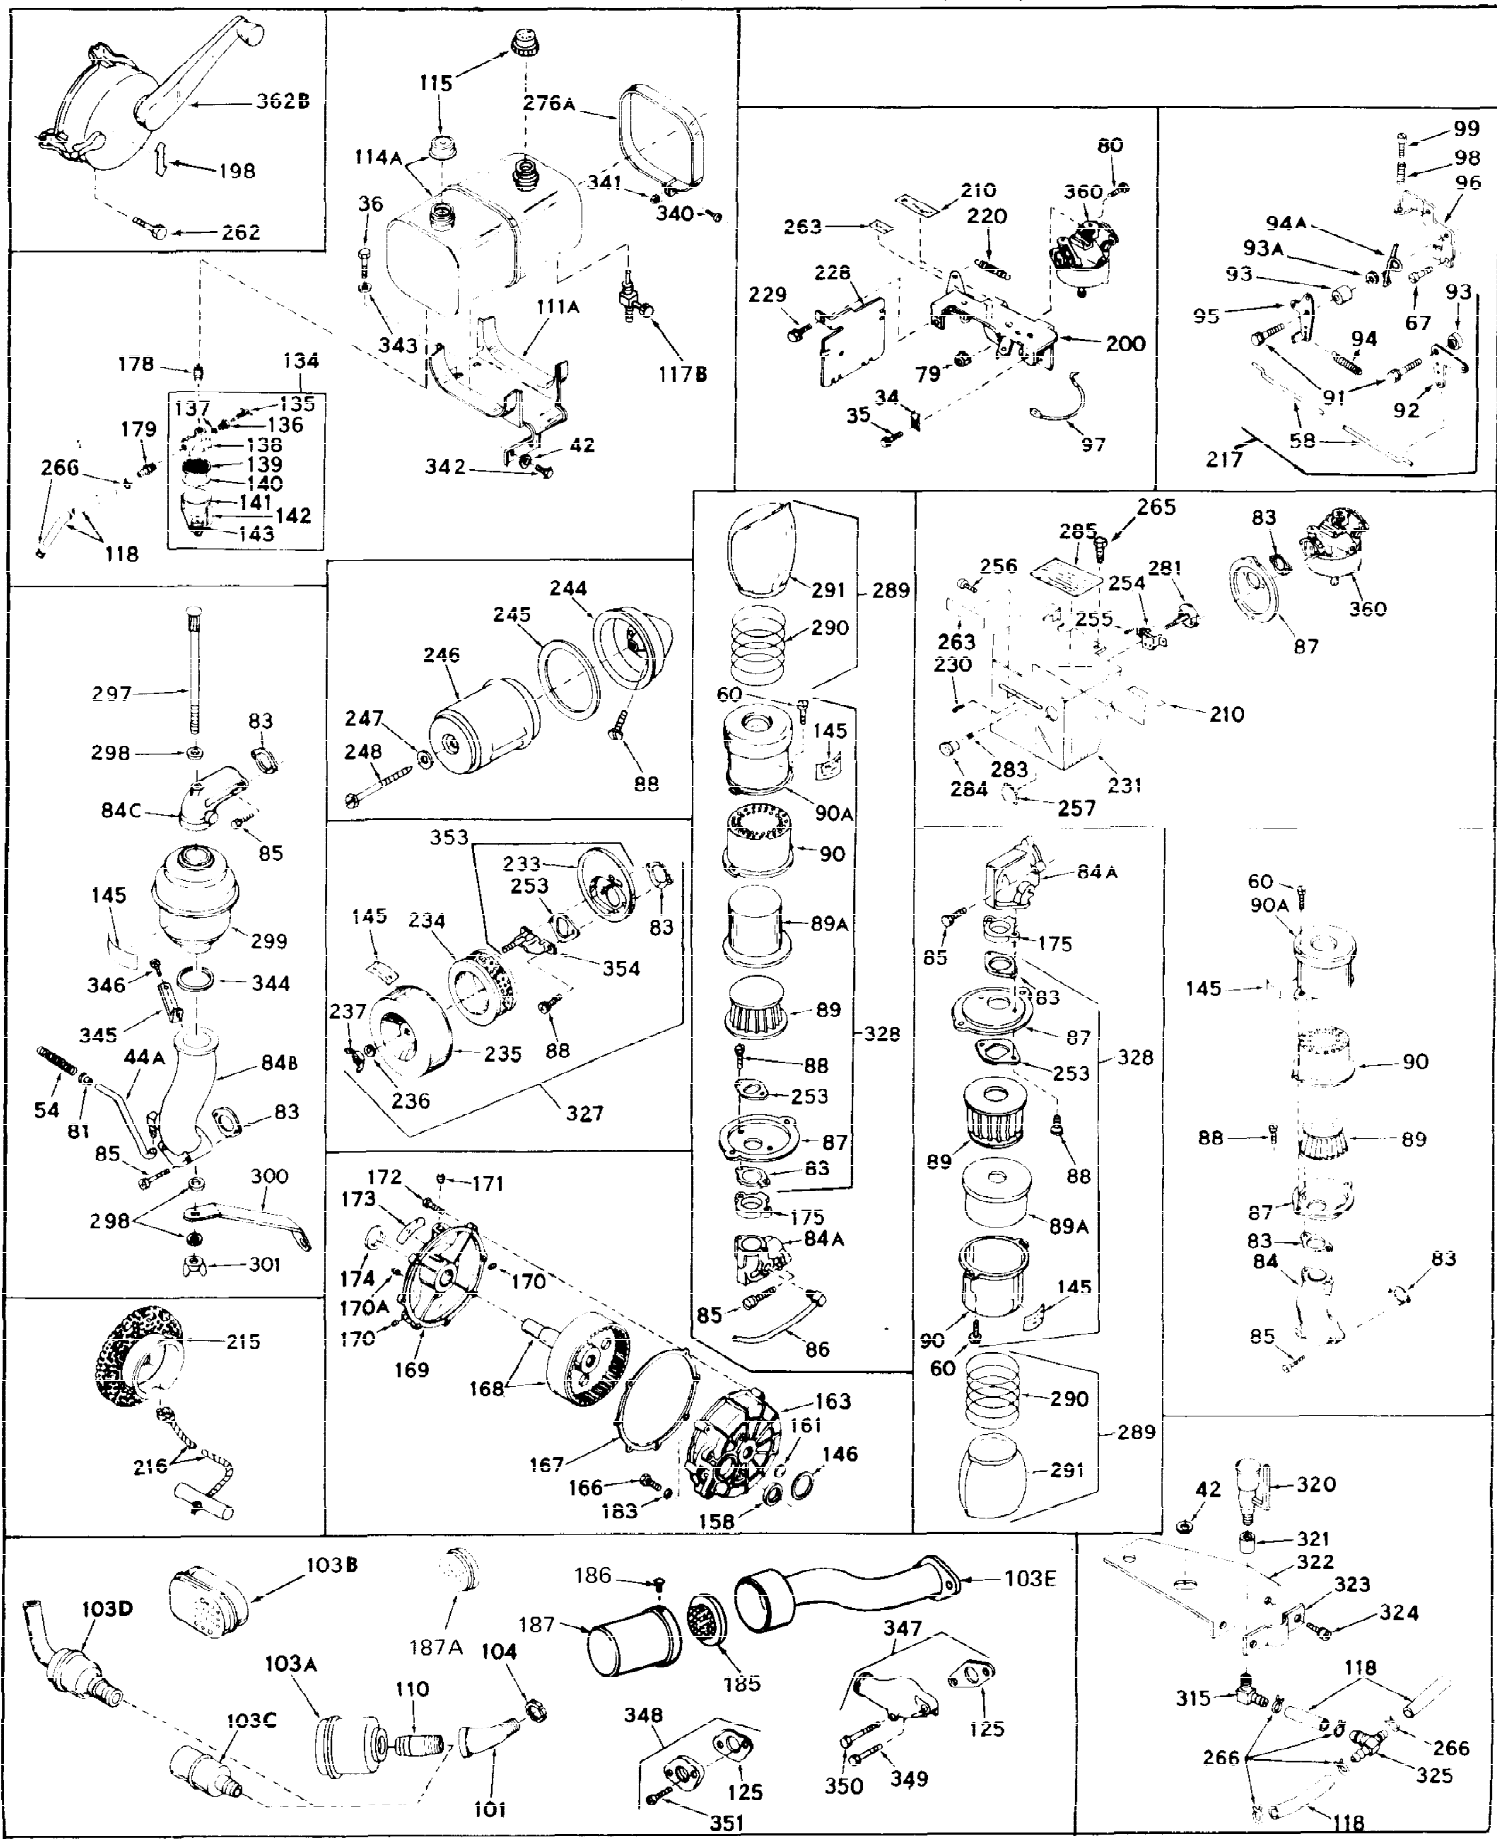

Ref #	Part Number	Qty	Description
34	27793	0	Clip, Conduit
35	28942	0	Screw
36	650694	0	Screw, Hex hd. cap, 5/16-18 x 2
36	650695	0	Screw, Hex hd. cap, 5/16-18 x 2-1/4 (Grade 8
36	650697	0	Screw, Hex hd. cap, 5/16-18 x 2-1/2
42	26073	0	Washer, Connecting rod bolt
54	28819	0	Spring, Fuel line
54	31778	0	Spring, Coil
60	650152	0	Screw
67	650399	0	Screw, Phil. fil. hd. Sems, 10-32 x 5/8
79	29752	0	Nut
80	650572	0	Screw
83	27272	0	Gasket, Air cleaner
85	29786	0	Screw
85	650163	0	Screw, Fil. hd. Sems, 10-32 x 7/8
85	650416	0	Screw, Rd. hd. Sems, 10-32 x 1
85	650605	0	Screw
87	31691	0	Bracket, Air cleaner
88	28820	0	Screw
88	650399	0	Screw, Phil. fil. hd. Sems, 10-32 x 5/8
88	650521	0	Screw
89	30727	0	Element, Air cleaner
90	31692	0	Body, Air cleaner
91	30312	0	Screw, Hex washer hd. Sems, 10-32 x 1/2
97	28468	0	Wire, Ground (Female fitting both ends)
98	28569	0	Spring, Compression
98	32924	0	Spring, Compression
99	29500	0	Screw, Fil. hd. mach., Sems, 8-32 x 3/4
99	650223	0	Screw, Fil. slotted hd. Sems, 8-32 x 5/8
99	650688	0	Screw, Hex hd., 10-32 x 1-5/16" (Drilled
103A	29633	0	Muffler
104	28443	0	Nut, Conduit (1/8" thick)
104	32862	0	Nut, Conduit (1/4" thick)
115	31888	0	Cap, Fuel filler (Kerosene)
115	32387A	0	Cap, Fuel filler (Charcoal Plastic) (Spurt
115	33032	0	Cap, Fuel filler (Red Plastic) (Spurt
118	29774	0	Line, Fuel (Braided 8.25")
118	30705	0	Line, Fuel (Braided 16")
118	30962	0	Line, Fuel (Braided 32")
125	27930	0	Gasket, Exhaust
145	31752	0	Decal, Air cleaner
146	28451	0	Gasket, Housing
171	24590	0	Plug, Pipe
215	28301	0	Pulley, Starter
216	590343	0	Rope & Handle Assy., Starter
228	30820	0	Baffle, Heat
229	28942	0	Screw
230	650257	0	Screw, Pan hd. Sems, 8-32 x 5/16
253	30767	0	Spacer, Air cleaner
255	28820	0	Screw
256	650760	0	Screw
257	31291	0	Plug, Cover
262	29716	0	Screw
265	650701	0	Screw, Hex washer hd. shakeproof,
266	26460	0	Clamp, Fuel line