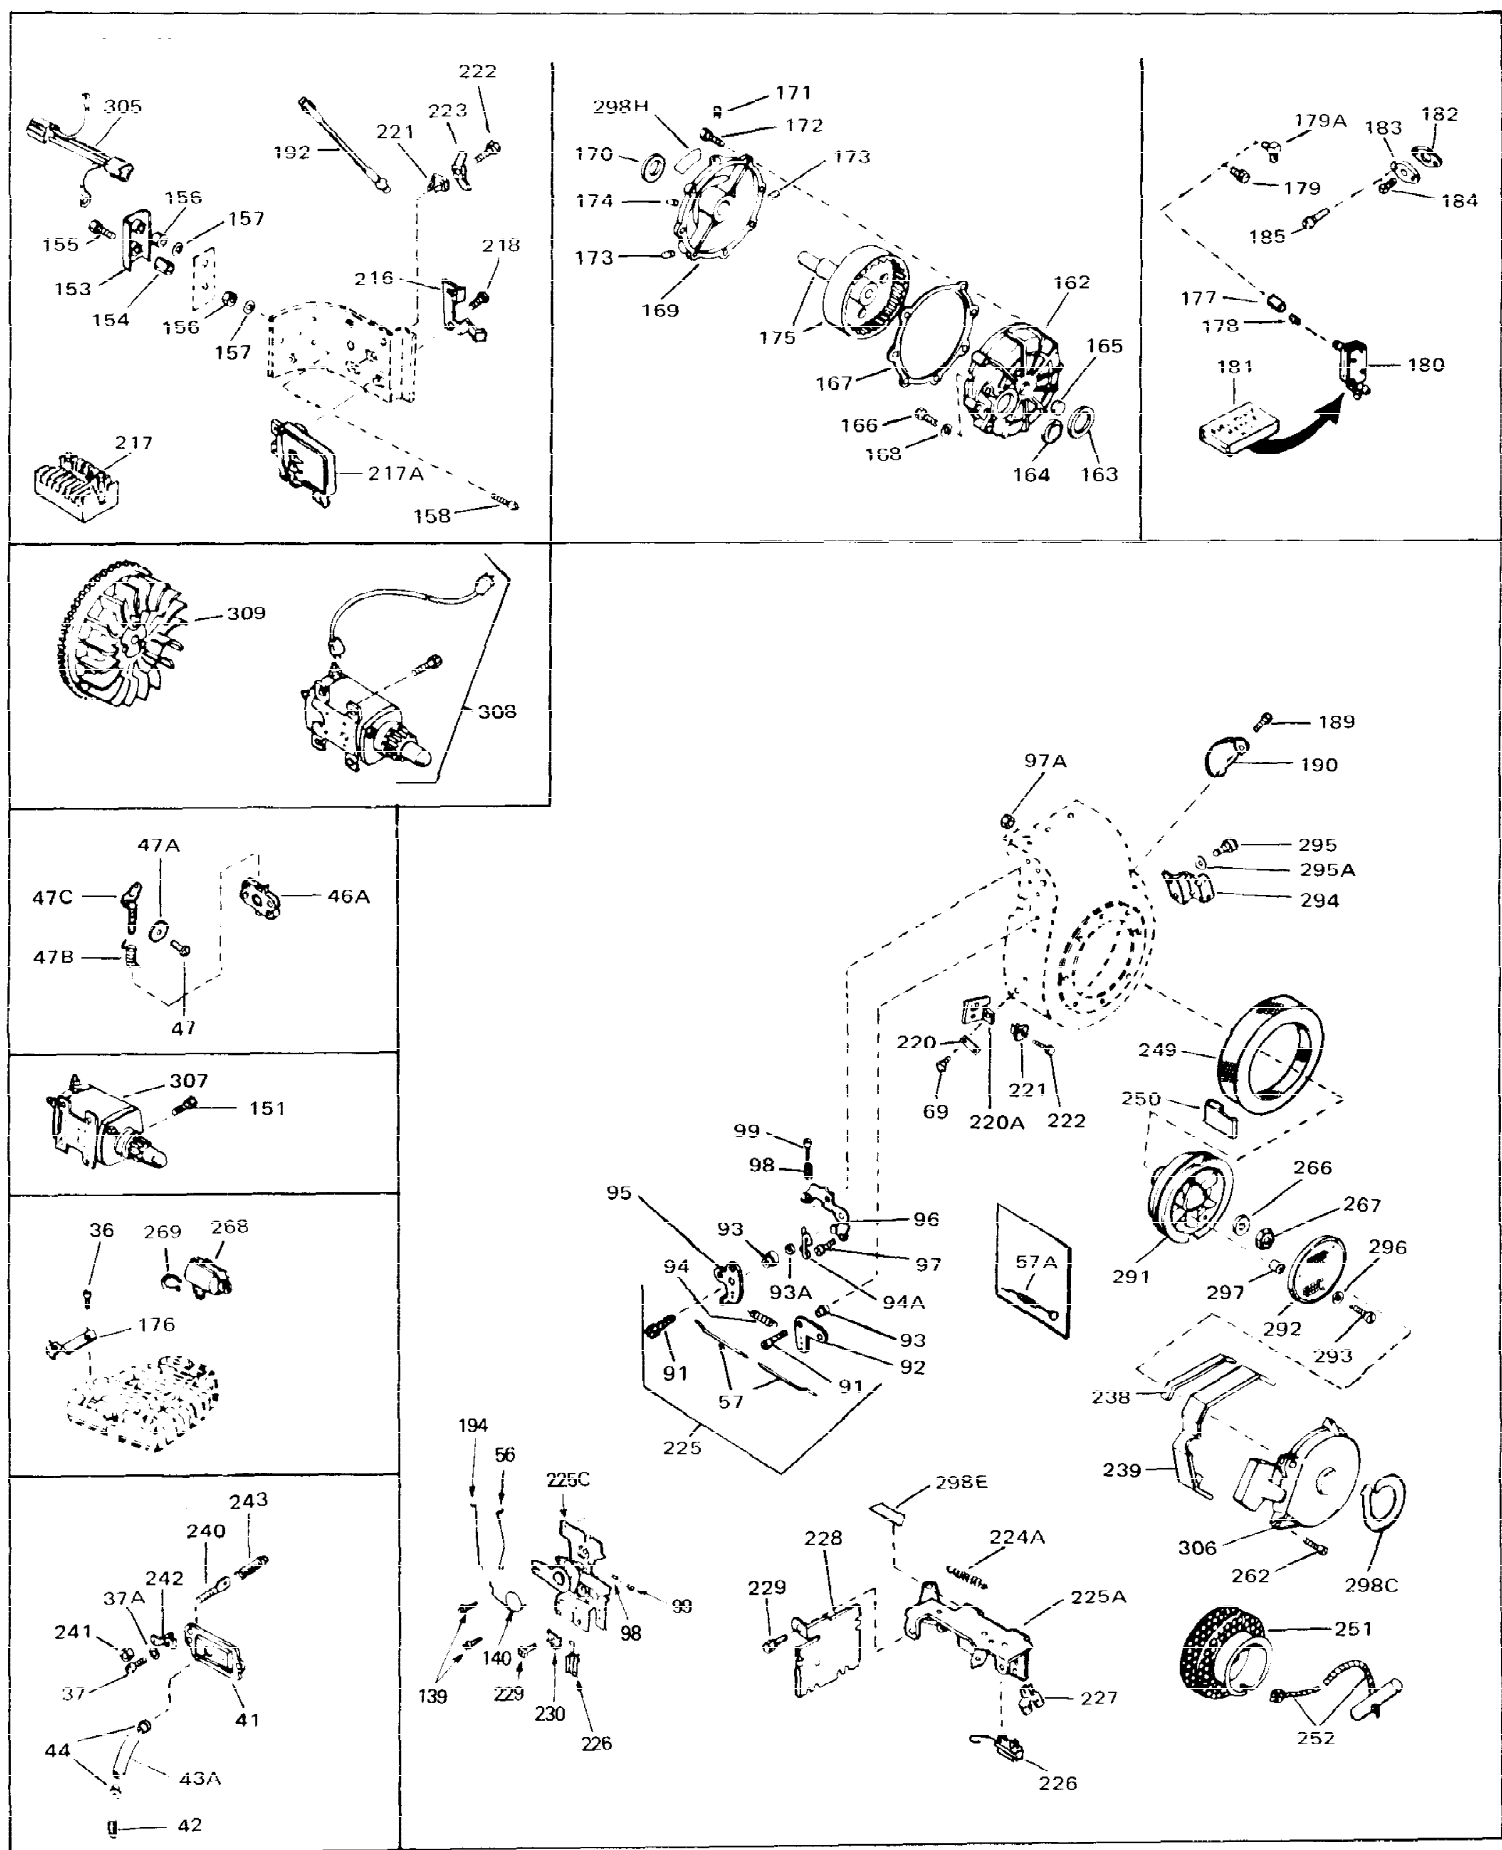

Ref #	Part Number	Qty	Description
36	650694A	0	Screw, Hex flange hd., 5/16-18 x 2
36	650695A	0	Screw, Hex flange hd., 5/16-18 x 2-1/4
36	650697A	0	Screw, Hex flange hd., 5/16-18 x 2-1/2
37	650128	0	Screw
37	650597	0	Screw, Hex washer hd., 10-24 x 5/8
37A	27261	0	Washer, Flat
41	28425	0	Cover, Valve chamber
56	31710	0	Link, Throttle
69	29747A	0	Screw
98	28569	0	Spring, Compression
98	31342	0	Spring, Compression
98	32924	0	Spring, Compression
99	650549	0	Screw
99	650688	0	Screw, Hex hd., 10-32 x 1-5/16" (Drilled
99	29500	0	Screw, Fil. hd. mach., Sems, 8-32 x 3/4
182	32683	0	Gasket, Fuel pump
183	32955	0	Cover, Fuel pump pad
184	9556	0	Plug, Oil drain (Sq. hd. pipe, 1/8-27)
185	30688	0	Screw, Hex hd. Sems, 1/4-20 x 1/2
225	730152	0	Control Assy., Speed
226	610973	0	Terminal Assy.
227	33177	0	Terminal
229	28942	0	Screw
230	27793	0	Clip, Conduit
262	29716	0	Screw
266	650815	0	Washer, Belleville
267	8115	0	Nut, Hex
305	33018	0	Harness, Adapter
306	590420	0	Starter, Rewind
308	32386	0	Starter Motor Kit (110-120 Volt)
308	32901	0	Starter Motor Kit (110-120 Volt)
308	33328	0	Starter Motor Kit (110-120 Volt)
308	33328A	0	Starter Motor Kit (110-120 Volt)
308	33518	0	Starter Motor Kit (110-120 Volt)
308	33518A	0	Starter Motor Kit (110-120 Volt)
308	33518B	0	Starter Motor Kit (110-120 Volt)
309	30811A	0	Flywheel