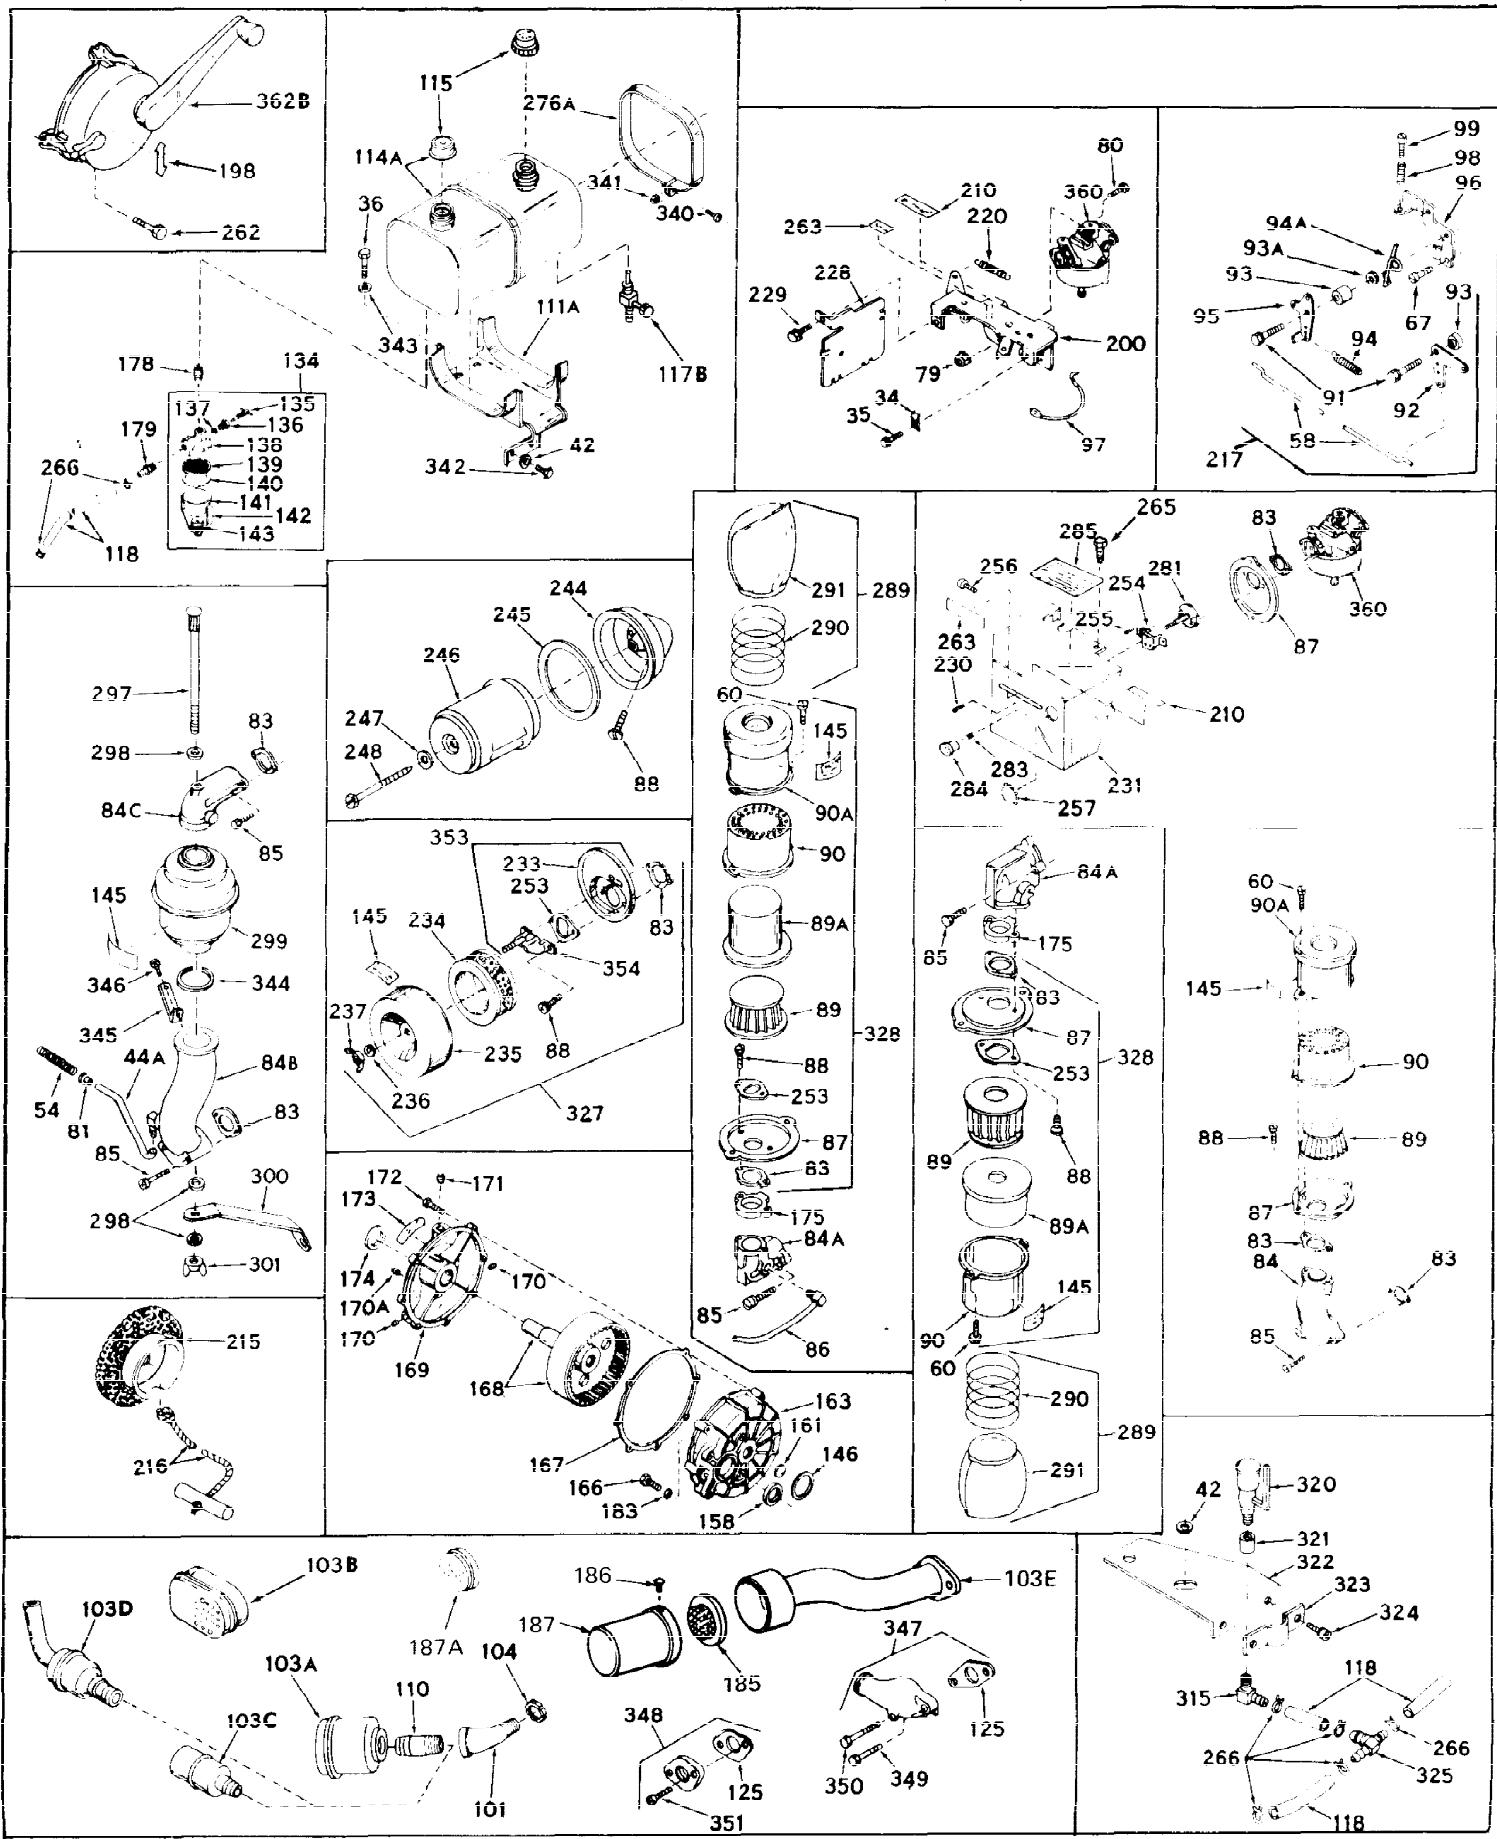

Ref #	Part Number	Qty	Description
34	27793	0	Clip, Conduit
35	28942	0	Screw
36	650694	0	Screw, Hex hd. cap, 5/16-18 x 2
36	650695	0	Screw, Hex hd. cap, 5/16-18 x 2-1/4 (Grade 8
36	650697	0	Screw, Hex hd. cap, 5/16-18 x 2-1/2
42	26073	0	Washer, Connecting rod bolt
54	28819	0	Spring, Fuel line
54	31778	0	Spring, Coil
60	650152	0	Screw
67	650399	0	Screw, Phil. fil. hd. Sems, 10-32 x 5/8
79	29752	0	Nut
80	650572	0	Screw
83	27272	0	Gasket, Air cleaner
84A	31431	0	Elbow, Air cleaner
85	29786	0	Screw
85	650163	0	Screw, Fil. hd. Sems, 10-32 x 7/8
85	650416	0	Screw, Rd. hd. Sems, 10-32 x 1
85	650605	0	Screw
87	31691	0	Bracket, Air cleaner
88	650399	0	Screw, Phil. fil. hd. Sems, 10-32 x 5/8
88	650521	0	Screw
88	28820	0	Screw
89	30727	0	Element, Air cleaner
90	31692	0	Body, Air cleaner
91	30312	0	Screw, Hex washer hd. Sems, 10-32 x 1/2
97	31902	0	Wire, Ground (Female fitting & spade
98	28569	0	Spring, Compression
98	32924	0	Spring, Compression
99	29500	0	Screw, Fil. hd. mach., Sems, 8-32 x 3/4
99	650223	0	Screw, Fil. slotted hd. Sems, 8-32 x 5/8
99	650688	0	Screw, Hex hd., 10-32 x 1-5/16" (Drilled
101	29574	0	Elbow, Exhaust (90°)
103D	31506	0	Muffler
104	28443	0	Nut, Conduit (1/8" thick)
104	32862	0	Nut, Conduit (1/4" thick)
115	32387A	0	Cap, Fuel filler (Charcoal Plastic) (Spurt
115	33032	0	Cap, Fuel filler (Red Plastic) (Spurt
118	29774	0	Line, Fuel (Braided 8.25")
118	30705	0	Line, Fuel (Braided 16")
118	30962	0	Line, Fuel (Braided 32")
125	27930	0	Gasket, Exhaust
145	31752	0	Decal, Air cleaner
146	28451	0	Gasket, Housing
171	24590	0	Plug, Pipe
175	30936	0	Flange, Air cleaner
200	33110	0	Control Assy., Speed (Remote)
215	28301	0	Pulley, Starter
216	590343	0	Rope & Handle Assy., Starter
220	30826	0	Spring, Extension
228	30820	0	Baffle, Heat
229	28942	0	Screw
230	650257	0	Screw, Pan hd. Sems, 8-32 x 5/16
253	30767	0	Spacer, Air cleaner
255	28820	0	Screw
256	650760	0	Screw