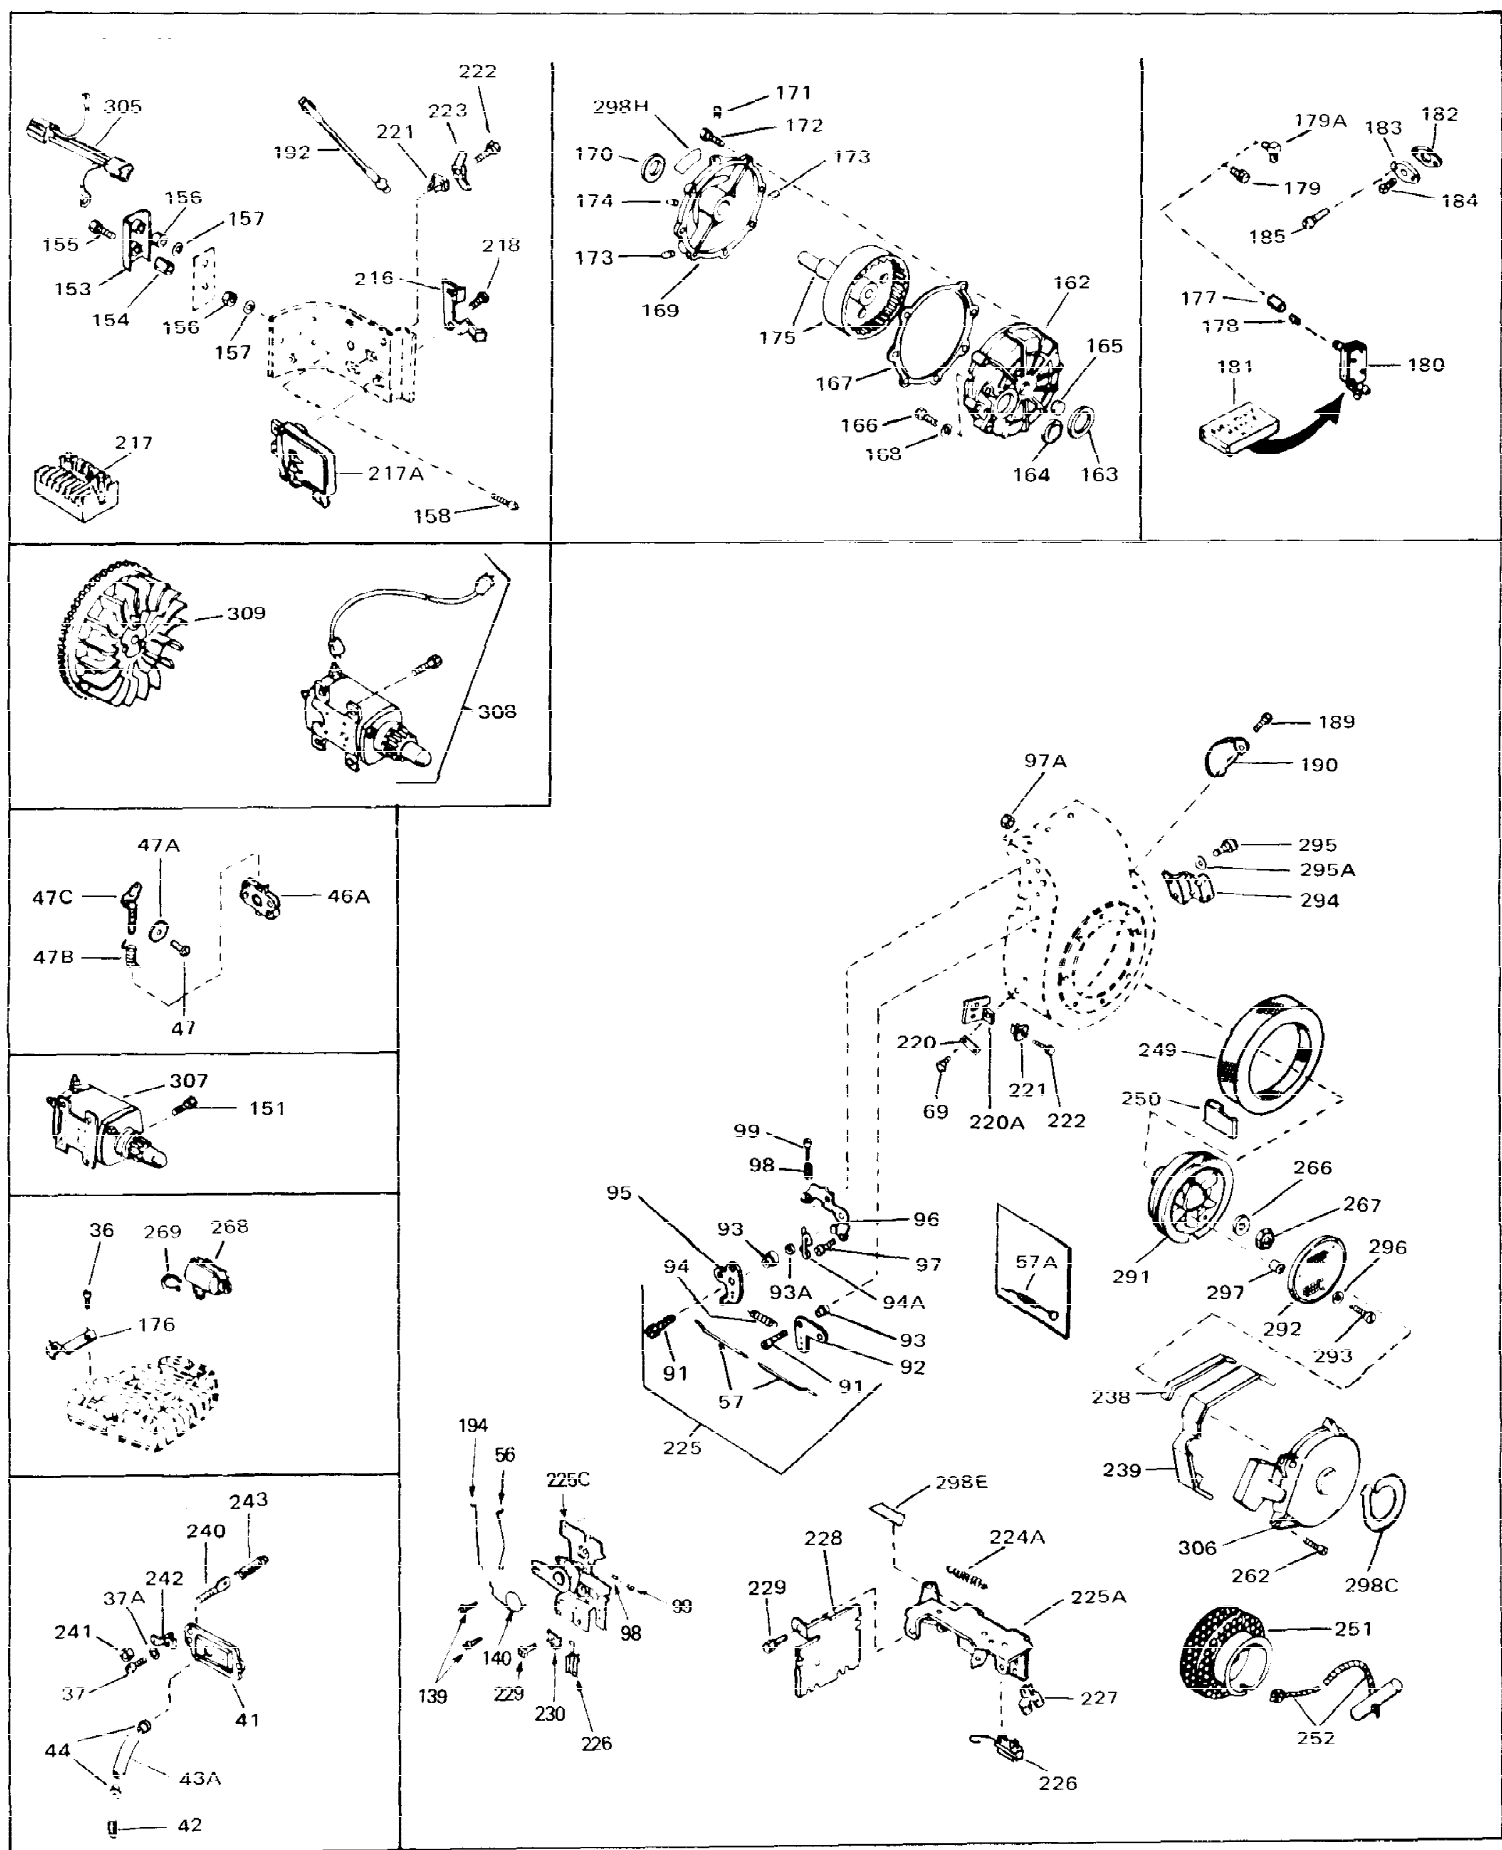

Ref #	Part Number	Qty	Description
36	650694A	0	Screw, Hex flange hd., 5/16-18 x 2
36	650695A	0	Screw, Hex flange hd., 5/16-18 x 2-1/4
36	650697A	0	Screw, Hex flange hd., 5/16-18 x 2-1/2
37	650128	0	Screw
37	650597	0	Screw, Hex washer hd., 10-24 x 5/8
37A	27261	0	Washer, Flat
41	28425	0	Cover, Valve chamber
43A	32447	0	Tube, Breather
44	32446	0	Grommet, Breather tube
56	31710	0	Link, Throttle
69	29747A	0	Screw
98	28569	0	Spring, Compression
98	31342	0	Spring, Compression
98	32924	0	Spring, Compression
99	29500	0	Screw, Fil. hd. mach., Sems, 8-32 x 3/4
99	650549	0	Screw
99	650688	0	Screw, Hex hd., 10-32 x 1-5/16" (Drilled
182	32683	0	Gasket, Fuel pump
183	32955	0	Cover, Fuel pump pad
184	9556	0	Plug, Oil drain (Sq. hd. pipe, 1/8-27)
185	30688	0	Screw, Hex hd. Sems, 1/4-20 x 1/2
225	730152	0	Control Assy., Speed
226	610973	0	Terminal Assy.
227	33177	0	Terminal
229	28942	0	Screw
230	27793	0	Clip, Conduit
262	29716	0	Screw
266	650815	0	Washer, Belleville
267	8115	0	Nut, Hex
298C	32179	0	Decal, Super-start
305	33018	0	Harness, Adapter
306	590420	0	Starter, Rewind
308	32386	0	Starter Motor Kit (110-120 Volt)
308	32901	0	Starter Motor Kit (110-120 Volt)
308	33328	0	Starter Motor Kit (110-120 Volt)
308	33328A	0	Starter Motor Kit (110-120 Volt)
308	33518	0	Starter Motor Kit (110-120 Volt)
308	33518A	0	Starter Motor Kit (110-120 Volt)
308	33518B	0	Starter Motor Kit (110-120 Volt)
309	30811A	0	Flywheel