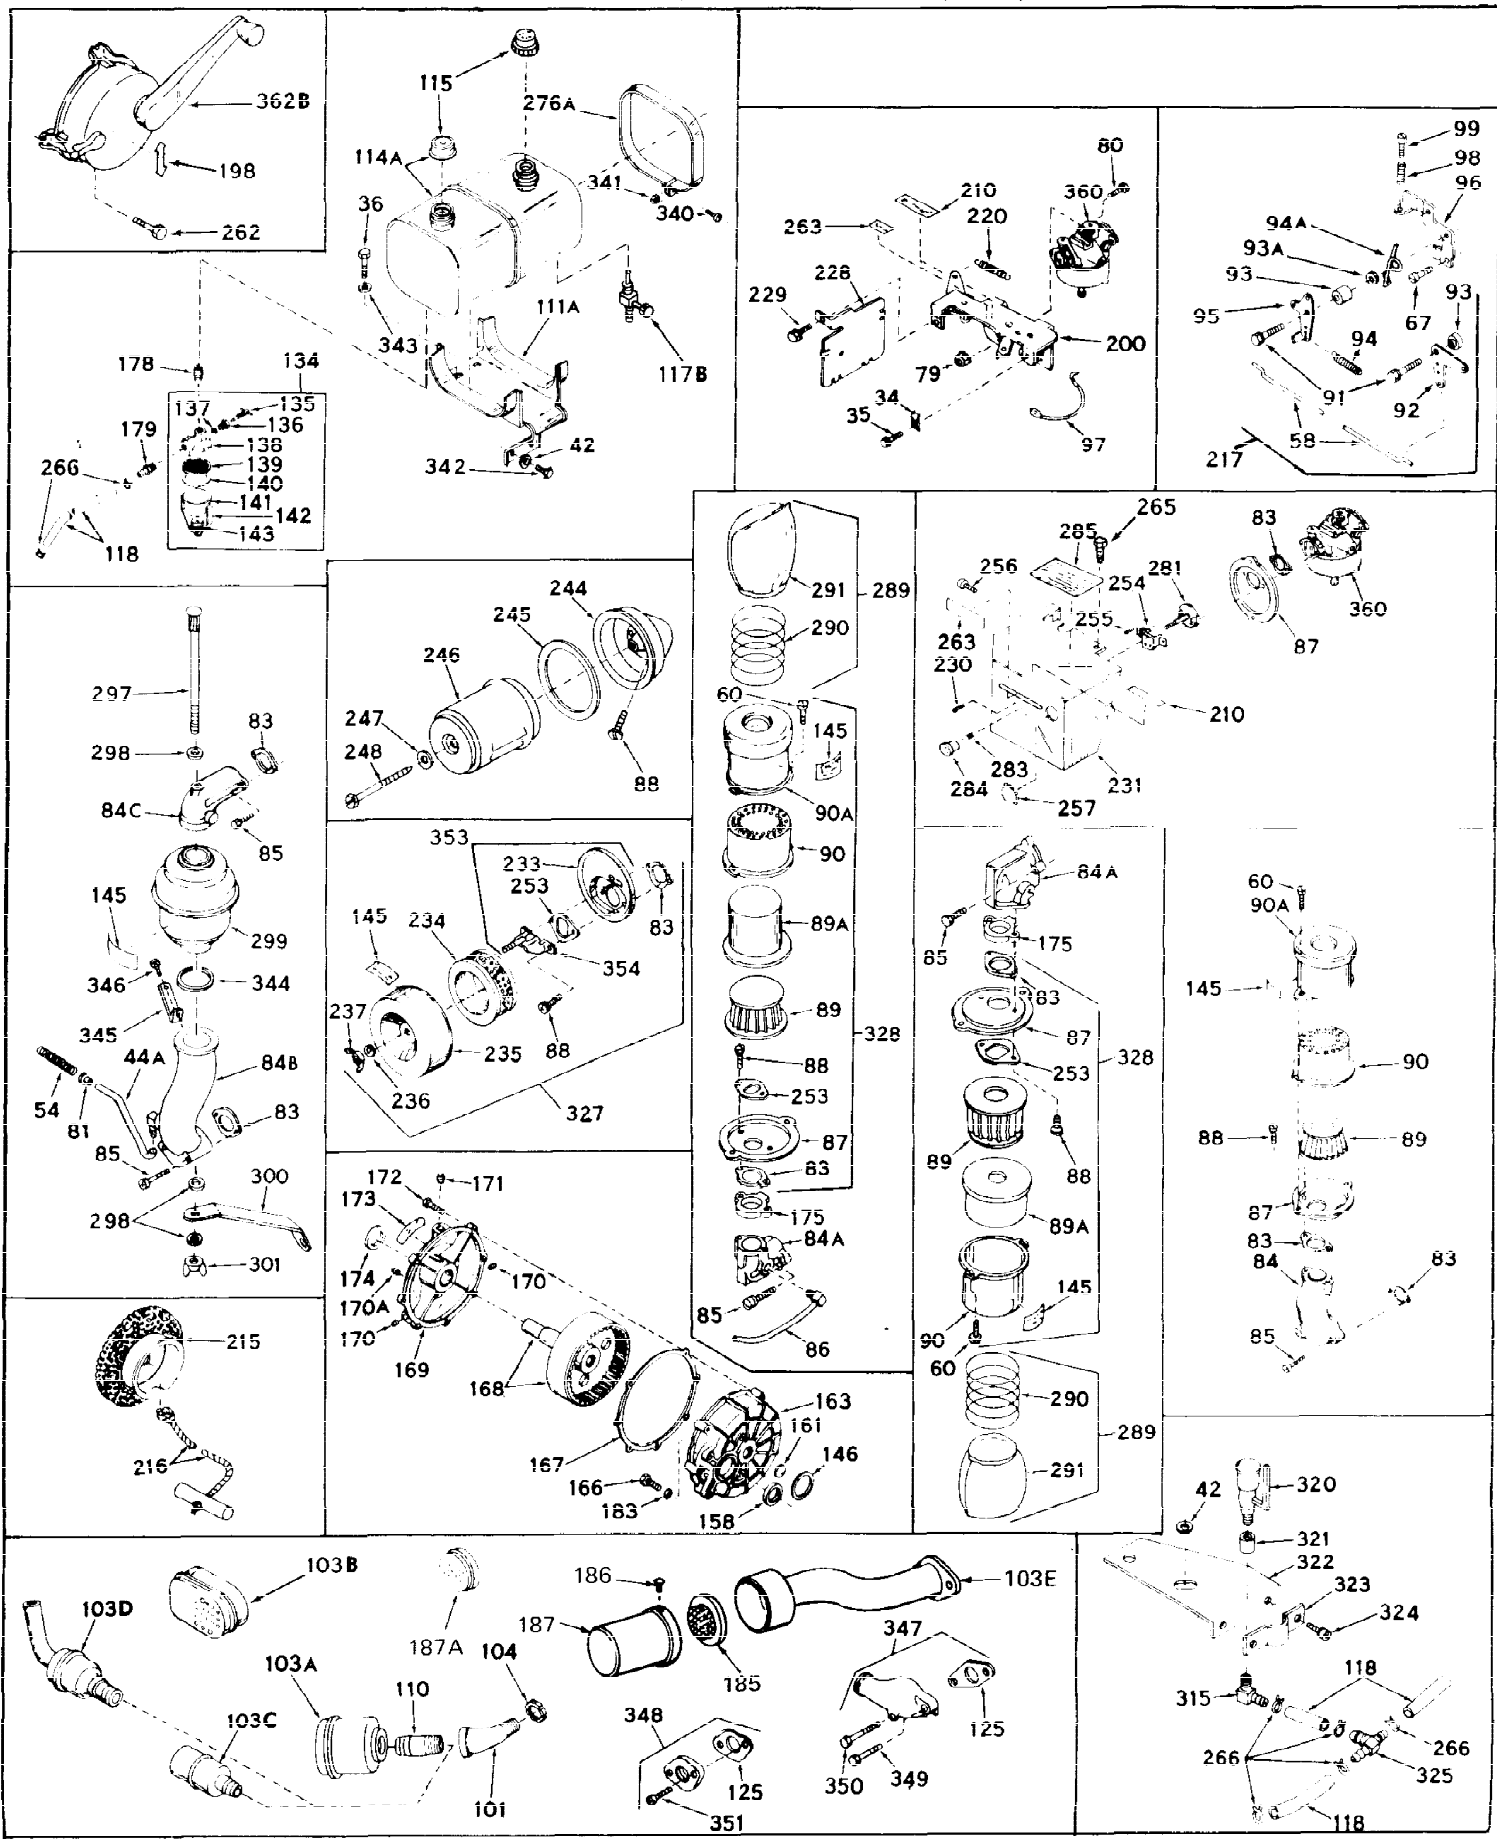

Ref #	Part Number	Qty	Description
34	27793	0	Clip, Conduit
35	28942	0	Screw
36	650694	0	Screw, Hex hd. cap, 5/16-18 x 2
36	650695	0	Screw, Hex hd. cap, 5/16-18 x 2-1/4 (Grade 8
36	650697	0	Screw, Hex hd. cap, 5/16-18 x 2-1/2
42	26073	0	Washer, Connecting rod bolt
44A	32447	0	Tube, Breather
54	28819	0	Spring, Fuel line
54	31778	0	Spring, Coil
60	650152	0	Screw
67	650399	0	Screw, Phil. fil. hd. Sems, 10-32 x 5/8
79	29752	0	Nut
80	650572	0	Screw
81	32446	0	Grommet, Breather tube
83	27272	0	Gasket, Air cleaner
85	29786	0	Screw
85	650163	0	Screw, Fil. hd. Sems, 10-32 x 7/8
85	650416	0	Screw, Rd. hd. Sems, 10-32 x 1
85	650605	0	Screw
87	31708	0	Bracket, Air cleaner
88	28820	0	Screw
88	650399	0	Screw, Phil. fil. hd. Sems, 10-32 x 5/8
88	650521	0	Screw
89A	31700	0	Element, Air cleaner
90	31692	0	Body, Air cleaner
91	30312	0	Screw, Hex washer hd. Sems, 10-32 x 1/2
98	28569	0	Spring, Compression
98	32924	0	Spring, Compression
99	29500	0	Screw, Fil. hd. mach., Sems, 8-32 x 3/4
99	650223	0	Screw, Fil. slotted hd. Sems, 8-32 x 5/8
99	650688	0	Screw, Hex hd., 10-32 x 1-5/16" (Drilled
104	28443	0	Nut, Conduit (1/8" thick)
104	32862	0	Nut, Conduit (1/4" thick)
115	32387A	0	Cap, Fuel filler (Charcoal Plastic) (Spurt
115	33032	0	Cap, Fuel filler (Red Plastic) (Spurt
118	29774	0	Line, Fuel (Braided 8.25")
118	30705	0	Line, Fuel (Braided 16")
118	30962	0	Line, Fuel (Braided 32")
125	27930	0	Gasket, Exhaust
145	30002	0	Decal, Air cleaner
146	28451	0	Gasket, Housing
171	24590	0	Plug, Pipe
215	28301	0	Pulley, Starter
216	590343	0	Rope & Handle Assy., Starter
228	30820	0	Baffle, Heat
229	28942	0	Screw
230	650257	0	Screw, Pan hd. Sems, 8-32 x 5/16
253	30767	0	Spacer, Air cleaner
255	28820	0	Screw
256	650760	0	Screw
257	31291	0	Plug, Cover
262	29716	0	Screw
265	650701	0	Screw, Hex washer hd. shakeproof,
266	26460	0	Clamp, Fuel line
289	730512	0	Kit, Pre-cleaner