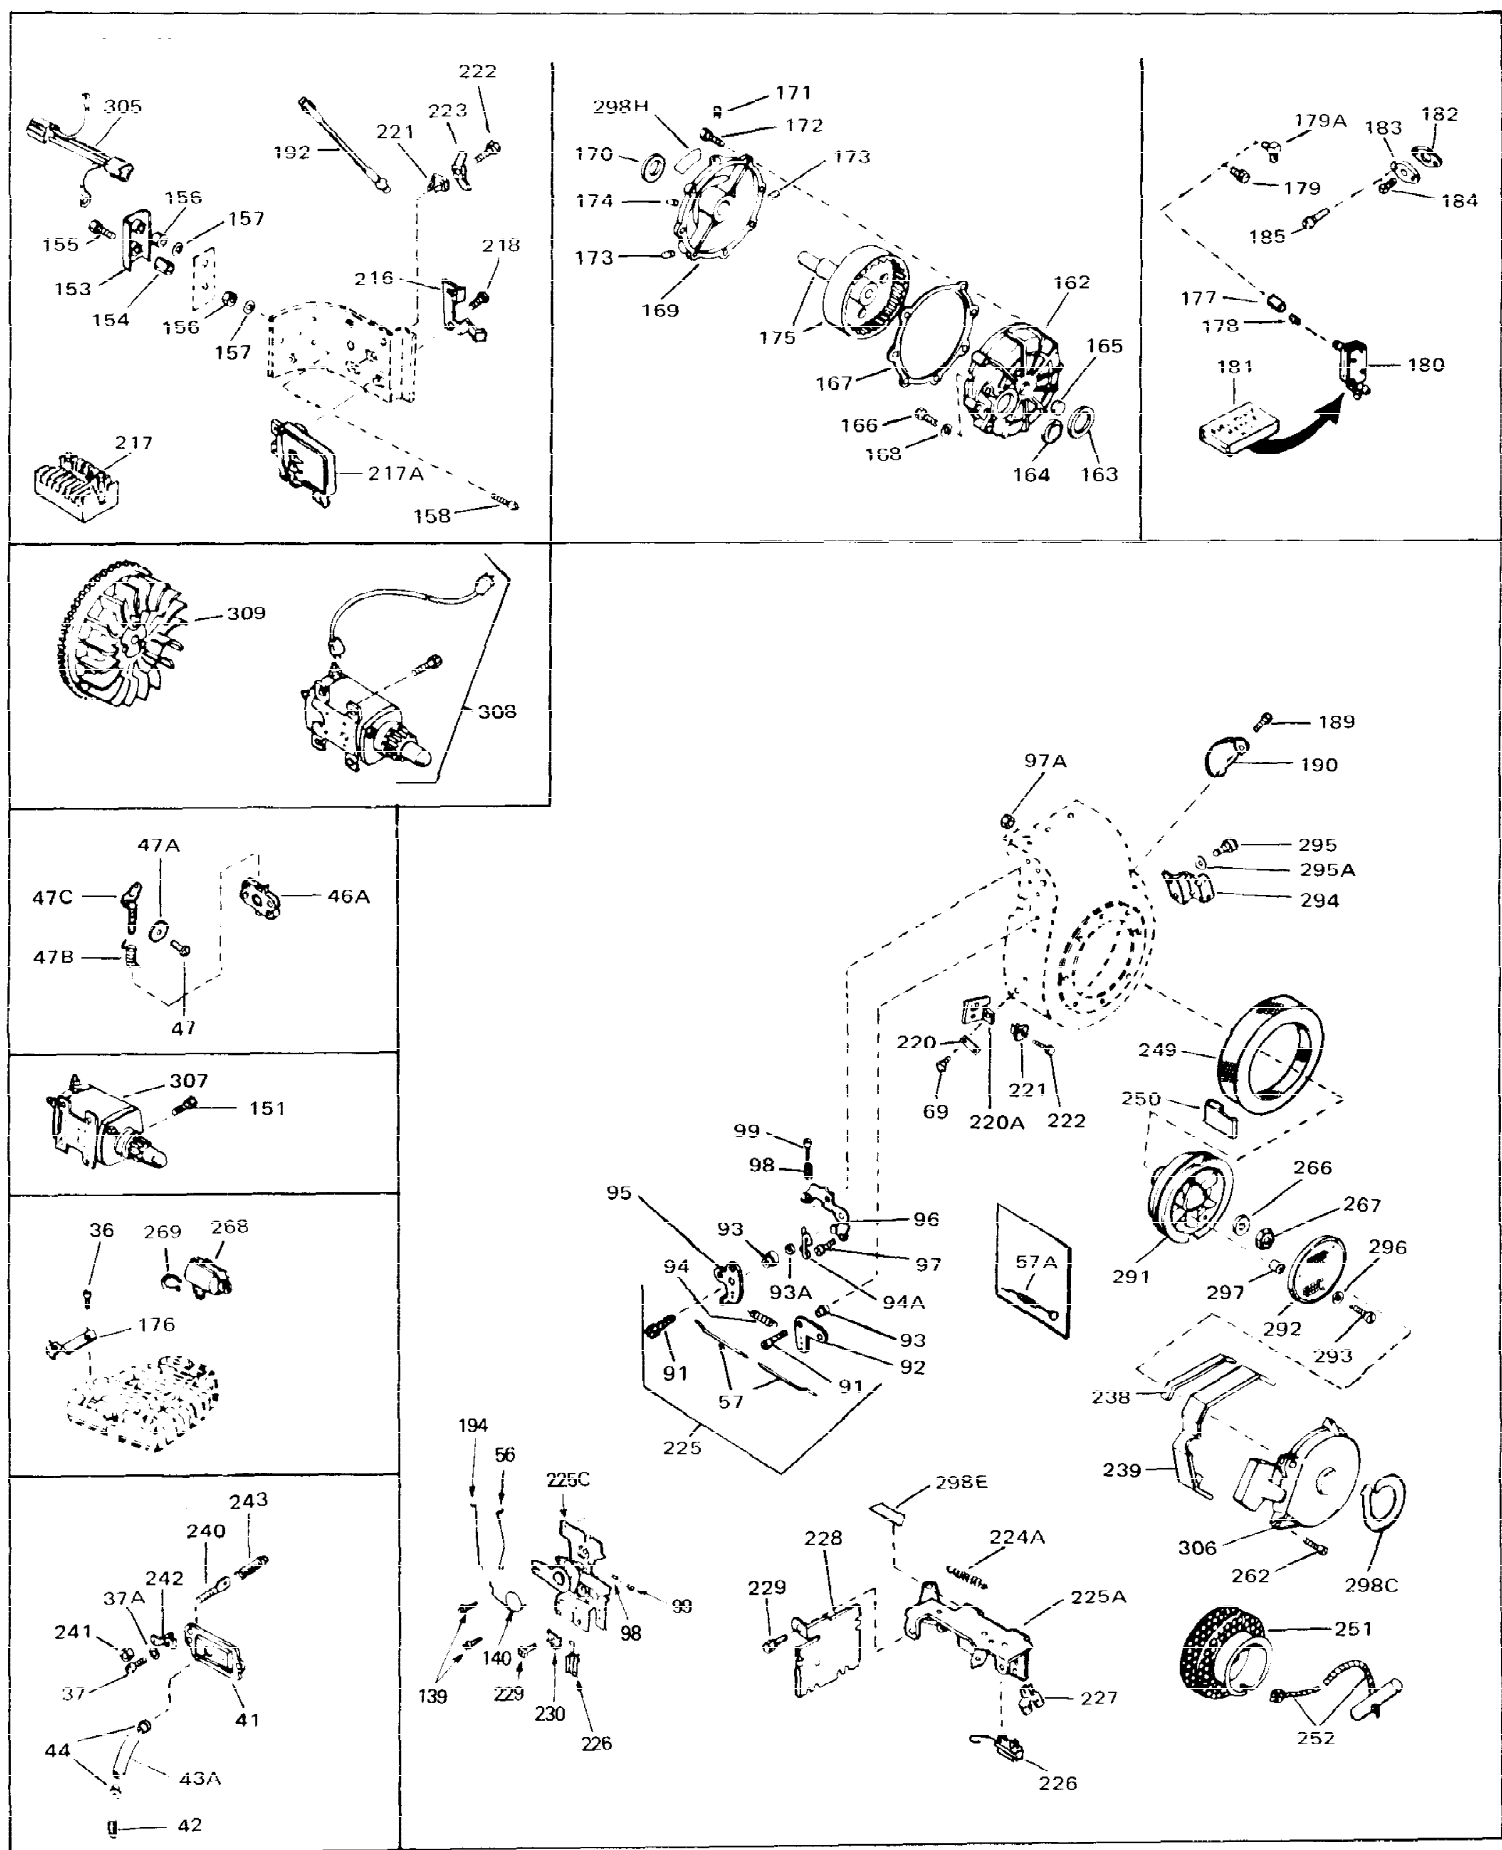

Ref #	Part Number	Qty	Description
36	650694A	0	Screw, Hex flange hd., 5/16-18 x 2
36	650695A	0	Screw, Hex flange hd., 5/16-18 x 2-1/4
36	650697A	0	Screw, Hex flange hd., 5/16-18 x 2-1/2
37	650128	0	Screw
37	650597	0	Screw, Hex washer hd., 10-24 x 5/8
37A	27261	0	Washer, Flat
41	28425	0	Cover, Valve chamber
56	30824	0	Link, Throttle
69	29747A	0	Screw
98	28569	0	Spring, Compression
98	31342	0	Spring, Compression
98	32924	0	Spring, Compression
99	29500	0	Screw, Fil. hd. mach., Sems, 8-32 x 3/4
99	650549	0	Screw
99	650688	0	Screw, Hex hd., 10-32 x 1-5/16" (Drilled
182	32683	0	Gasket, Fuel pump
183	32955	0	Cover, Fuel pump pad
184	9556	0	Plug, Oil drain (Sq. hd. pipe, 1/8-27)
185	30688	0	Screw, Hex hd. Sems, 1/4-20 x 1/2
224A	30826	0	Spring, Extension
225	730152	0	Control Assy., Speed
225A	33110A	0	Control Assy., Speed (Remote)
226	610973	0	Terminal Assy.
227	33177	0	Terminal
228	30820	0	Baffle, Heat
229	28942	0	Screw
230	27793	0	Clip, Conduit
249	32203	0	Cleaner, Starter air
250	32204	0	Bracket, Starter air cleaner
262	29716	0	Screw
266	650815	0	Washer, Belleville
267	8115	0	Nut, Hex
305	33018	0	Harness, Adapter
306	590420	0	Starter, Rewind
308	32386	0	Starter Motor Kit (110-120 Volt)
308	32901	0	Starter Motor Kit (110-120 Volt)
308	33328	0	Starter Motor Kit (110-120 Volt)
308	33328A	0	Starter Motor Kit (110-120 Volt)
308	33518	0	Starter Motor Kit (110-120 Volt)
308	33518A	0	Starter Motor Kit (110-120 Volt)
308	33518B	0	Starter Motor Kit (110-120 Volt)
309	30811A	0	Flywheel