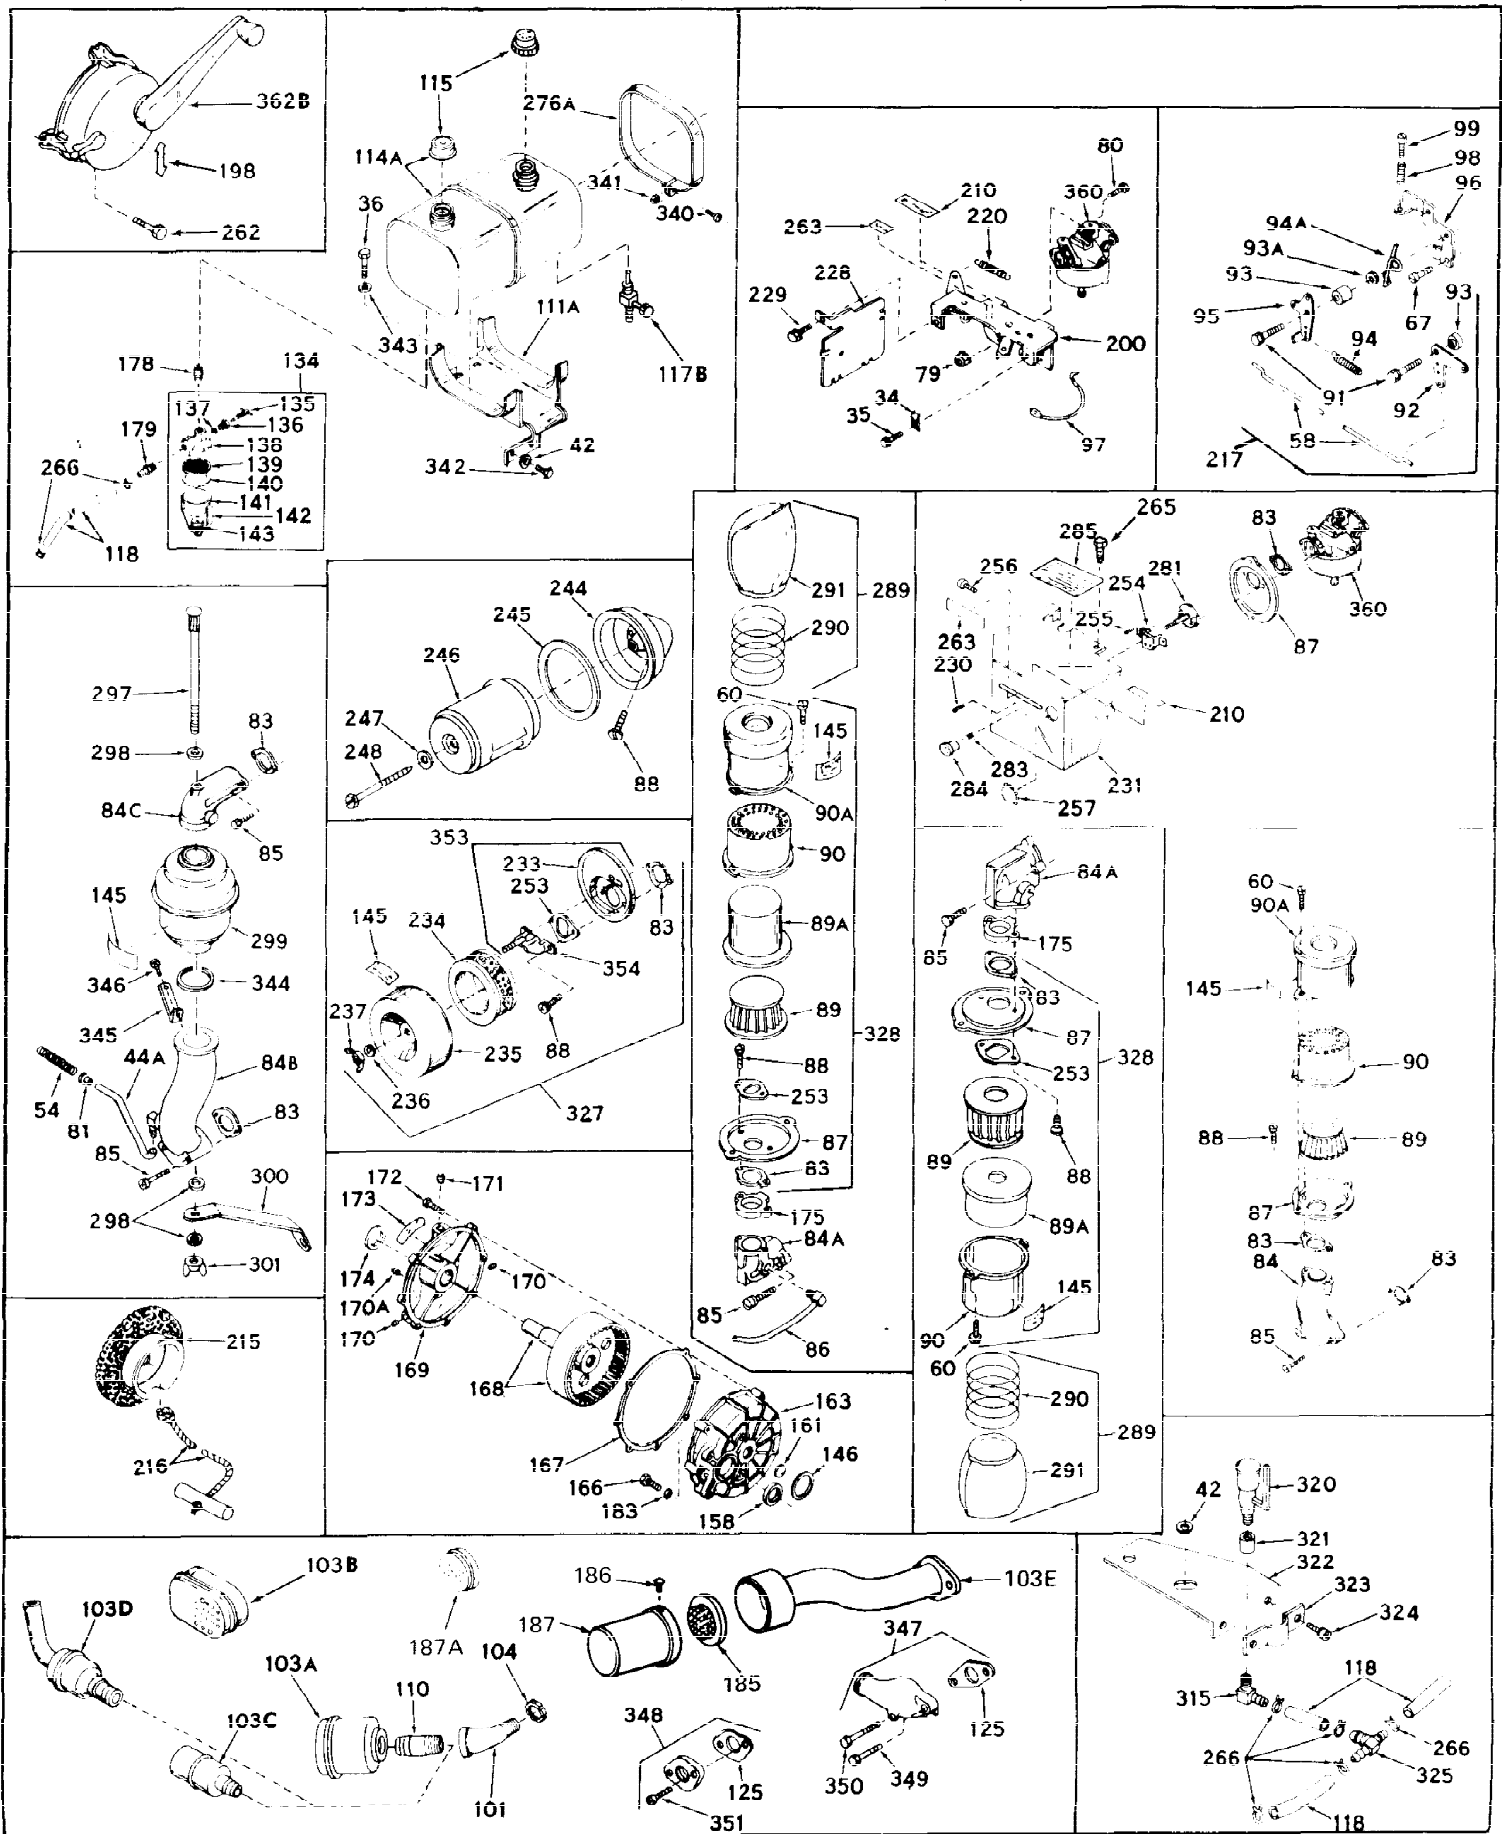

Ref #	Part Number	Qty	Description
34	27793	0	Clip, Conduit
35	28942	0	Screw
36	650694	0	Screw, Hex hd. cap, 5/16-18 x 2
36	650695	0	Screw, Hex hd. cap, 5/16-18 x 2-1/4 (Grade 8
36	650697	0	Screw, Hex hd. cap, 5/16-18 x 2-1/2
42	26073	0	Washer, Connecting rod bolt
54	28819	0	Spring, Fuel line
54	31778	0	Spring, Coil
60	650152	0	Screw
67	650399	0	Screw, Phil. fil. hd. Sems, 10-32 x 5/8
79	29752	0	Nut
80	650572	0	Screw
83	27272	0	Gasket, Air cleaner
85	29786	0	Screw
85	650163	0	Screw, Fil. hd. Sems, 10-32 x 7/8
85	650416	0	Screw, Rd. hd. Sems, 10-32 x 1
85	650605	0	Screw
87	31691	0	Bracket, Air cleaner
88	650521	0	Screw
88	28820	0	Screw
88	650399	0	Screw, Phil. fil. hd. Sems, 10-32 x 5/8
89	30727	0	Element, Air cleaner
90	31692	0	Body, Air cleaner
91	30312	0	Screw, Hex washer hd. Sems, 10-32 x 1/2
97	28468	0	Wire, Ground (Female fitting both ends)
98	28569	0	Spring, Compression
98	32924	0	Spring, Compression
99	29500	0	Screw, Fil. hd. mach., Sems, 8-32 x 3/4
99	650223	0	Screw, Fil. slotted hd. Sems, 8-32 x 5/8
99	650688	0	Screw, Hex hd., 10-32 x 1-5/16" (Drilled
104	28443	0	Nut, Conduit (1/8" thick)
104	32862	0	Nut, Conduit (1/4" thick)
115	32387A	0	Cap, Fuel filler (Charcoal Plastic) (Spurt
115	33032	0	Cap, Fuel filler (Red Plastic) (Spurt
118	29774	0	Line, Fuel (Braided 8.25")
118	30705	0	Line, Fuel (Braided 16")
118	30962	0	Line, Fuel (Braided 32")
125	27930	0	Gasket, Exhaust
145	31752	0	Decal, Air cleaner
146	28451	0	Gasket, Housing
171	24590	0	Plug, Pipe
200	33110	0	Control Assy., Speed (Remote)
215	28301	0	Pulley, Starter
216	590343	0	Rope & Handle Assy., Starter
220	30826	0	Spring, Extension
228	30820	0	Baffle, Heat
229	28942	0	Screw
230	650257	0	Screw, Pan hd. Sems, 8-32 x 5/16
253	30767	0	Spacer, Air cleaner
255	28820	0	Screw
256	650760	0	Screw
257	31291	0	Plug, Cover
262	29716	0	Screw
265	650701	0	Screw, Hex washer hd. shakeproof,
266	26460	0	Clamp, Fuel line