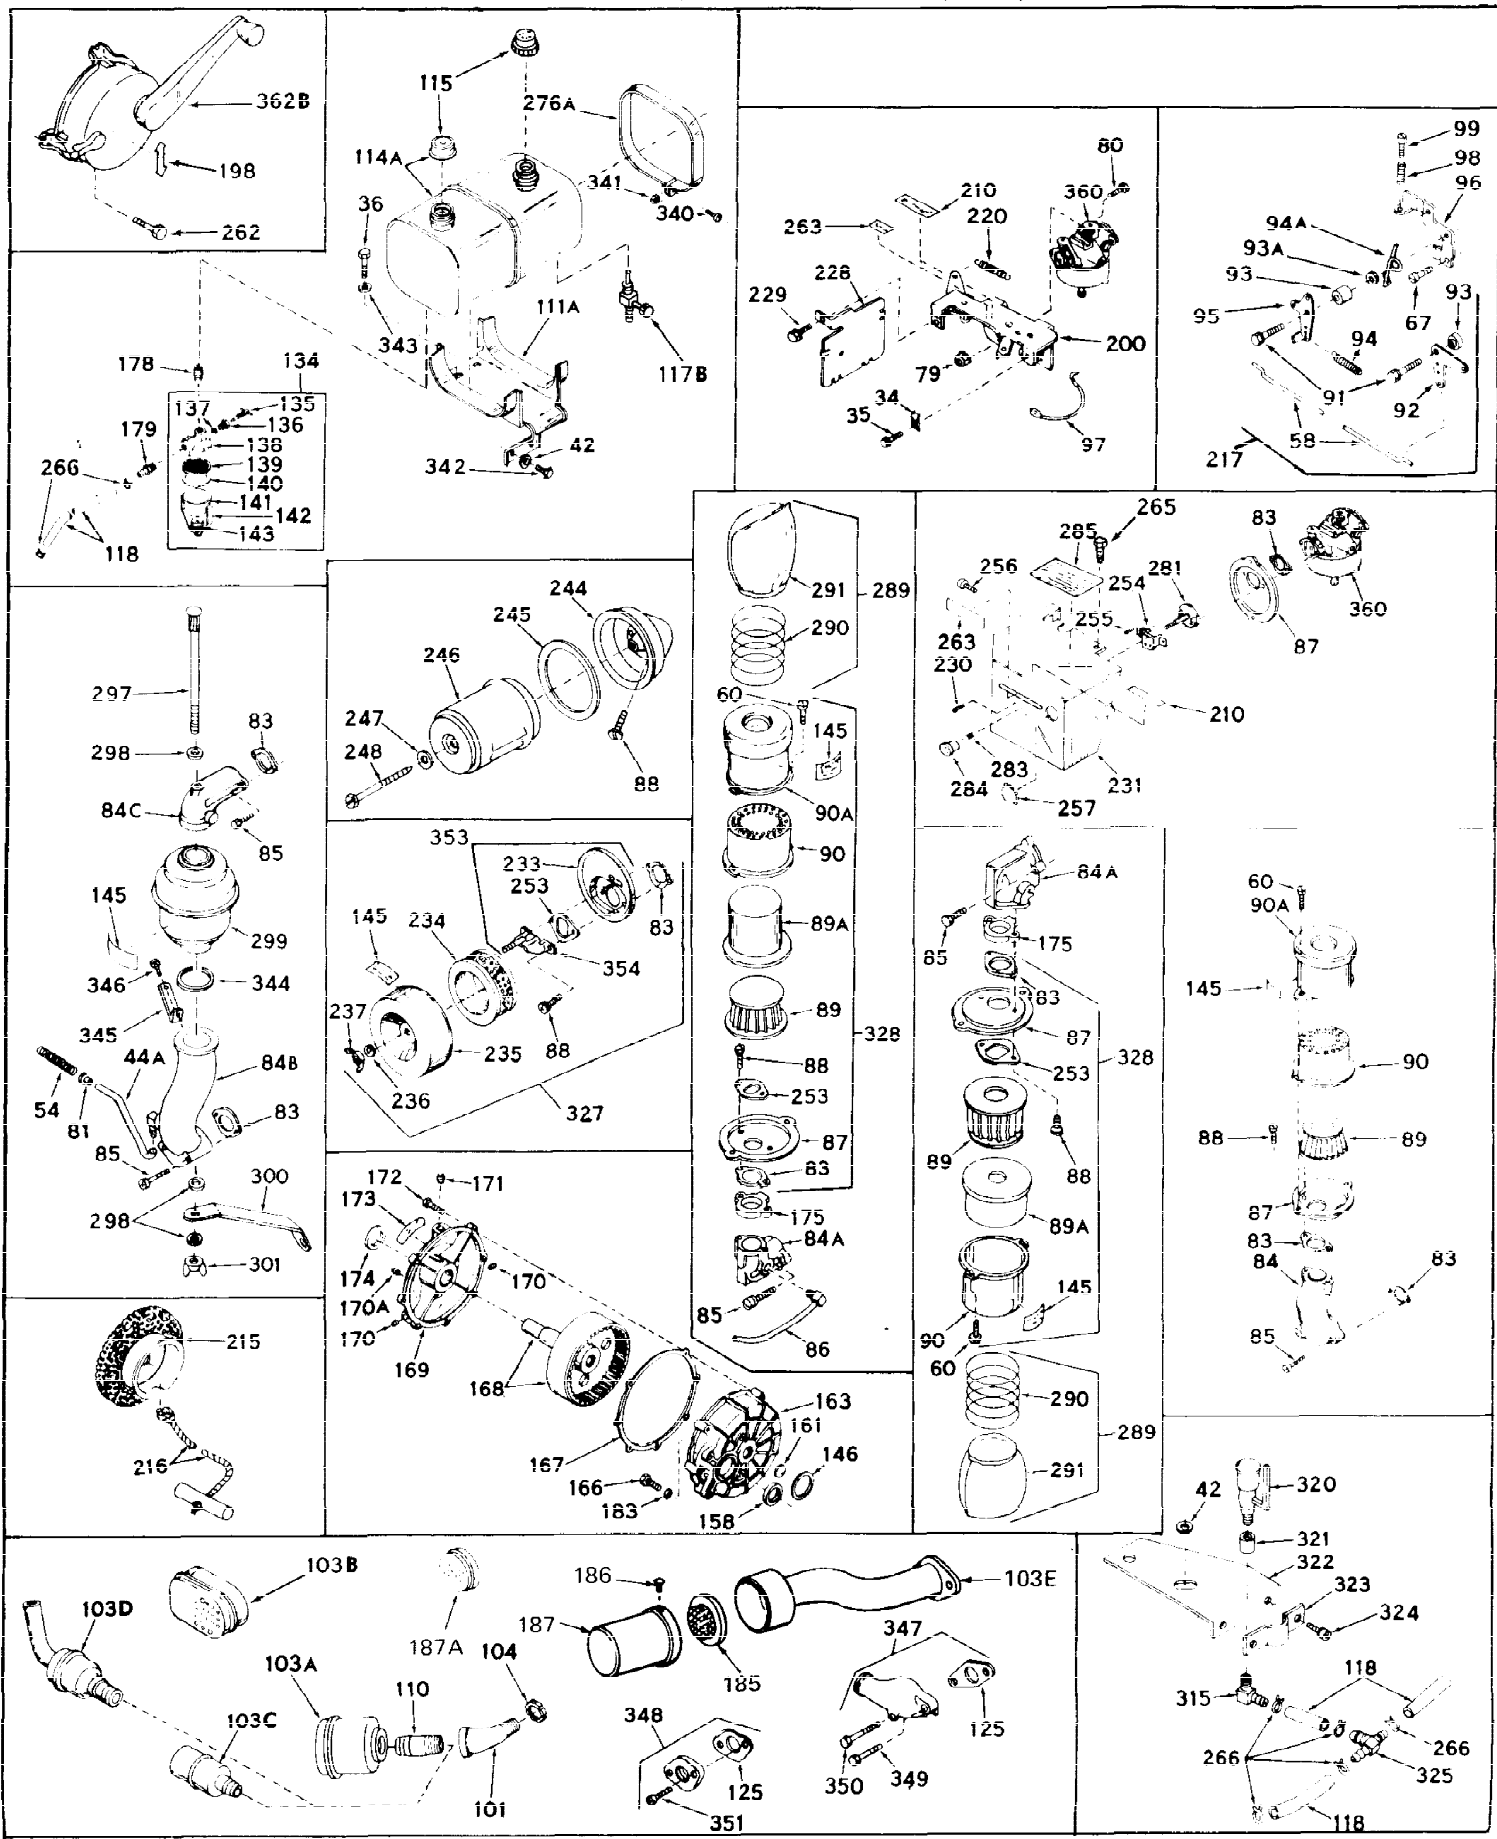

Ref #	Part Number	Qty	Description
34	27793	0	Clip, Conduit
35	28942	0	Screw
36	650694	0	Screw, Hex hd. cap, 5/16-18 x 2
36	650695	0	Screw, Hex hd. cap, 5/16-18 x 2-1/4 (Grade 8)
36	650697	0	Screw, Hex hd. cap, 5/16-18 x 2-1/2
42	26073	0	Washer, Connecting rod bolt
54	28819	0	Spring, Fuel line
54	31778	0	Spring, Coil
60	650152	0	Screw
67	650399	0	Screw, Phil. fil. hd. Sems, 10-32 x 5/8
79	29752	0	Nut
80	650572	0	Screw
83	27272	0	Gasket, Air cleaner
85	29786	0	Screw
85	650163	0	Screw, Fil. hd. Sems, 10-32 x 7/8
85	650416	0	Screw, Rd. hd. Sems, 10-32 x 1
85	650605	0	Screw
87	31691	0	Bracket, Air cleaner
88	650521	0	Screw
88	28820	0	Screw
88	650399	0	Screw, Phil. fil. hd. Sems, 10-32 x 5/8
89	30727	0	Element, Air cleaner
90	31692	0	Body, Air cleaner
91	30312	0	Screw, Hex washer hd. Sems, 10-32 x 1/2
98	28569	0	Spring, Compression
98	32924	0	Spring, Compression
99	29500	0	Screw, Fil. hd. mach., Sems, 8-32 x 3/4
99	650223	0	Screw, Fil. slotted hd. Sems, 8-32 x 5/8
99	650688	0	Screw, Hex hd., 10-32 x 1-5/16" (Drilled)
104	28443	0	Nut, Conduit (1/8" thick)
104	32862	0	Nut, Conduit (1/4" thick)
115	32387A	0	Cap, Fuel filler (Charcoal Plastic) (Spurt)
115	33032	0	Cap, Fuel filler (Red Plastic) (Spurt)
118	29774	0	Line, Fuel (Braided 8.25")
118	30705	0	Line, Fuel (Braided 16")
118	30962	0	Line, Fuel (Braided 32")
125	27930	0	Gasket, Exhaust
145	31752	0	Decal, Air cleaner
146	28451	0	Gasket, Housing
171	24590	0	Plug, Pipe
215	28301	0	Pulley, Starter
216	590343	0	Rope & Handle Assy., Starter
228	30820	0	Baffle, Heat
229	28942	0	Screw
230	650257	0	Screw, Pan hd. Sems, 8-32 x 5/16
253	30767	0	Spacer, Air cleaner
255	28820	0	Screw
256	650760	0	Screw
257	31291	0	Plug, Cover
262	29716	0	Screw
265	650701	0	Screw, Hex washer hd. shakeproof,
266	26460	0	Clamp, Fuel line
289	730512	0	Kit, Pre-cleaner
290	31667	0	Spring, Pre-cleaner bag
291	31668	0	Bag, Pre-cleaner