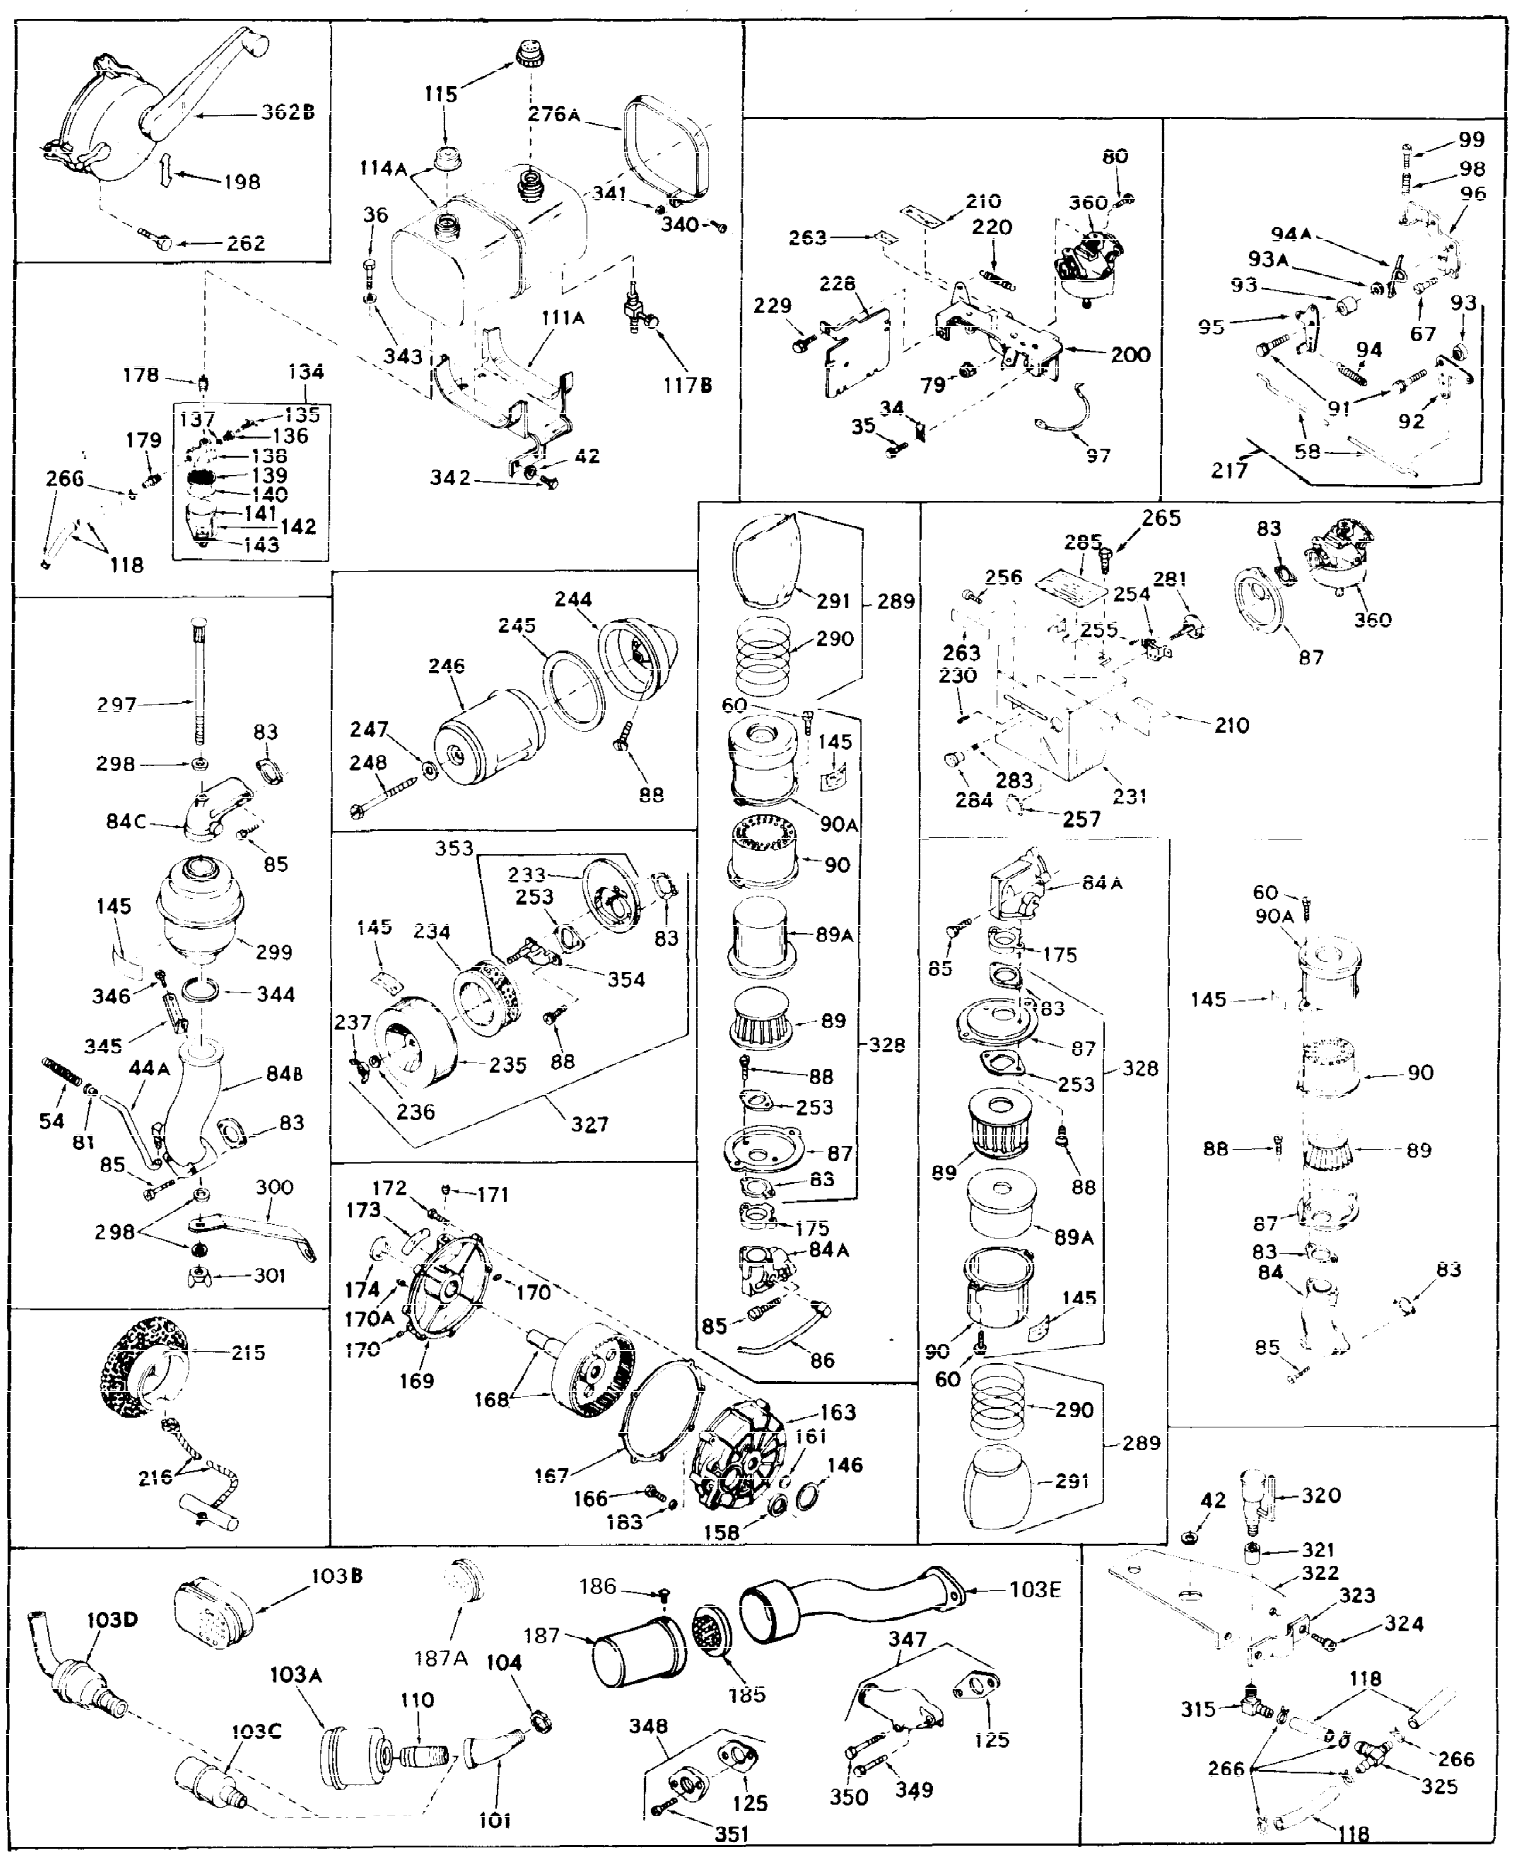

Ref #	Part Number	Qty	Description
34	27793	0	Clip, Conduit
35	28942	0	Screw
36	650694	0	Screw, Hex hd. cap, 5/16-18 x 2
36	650695	0	Screw, Hex hd. cap, 5/16-18 x 2-1/4 (Grade 8
36	650697	0	Screw, Hex hd. cap, 5/16-18 x 2-1/2
42	26073	0	Washer, Connecting rod bolt
54	28819	0	Spring, Fuel line
54	31778	0	Spring, Coil
60	650152	0	Screw
67	650399	0	Screw, Phil. fil. hd. Sems, 10-32 x 5/8
79	29752	0	Nut
80	650572	0	Screw
83	27272	0	Gasket, Air cleaner
85	29786	0	Screw
85	650163	0	Screw, Fil. hd. Sems, 10-32 x 7/8
85	650416	0	Screw, Rd. hd. Sems, 10-32 x 1
85	650605	0	Screw
87	31691	0	Bracket, Air cleaner
88	650399	0	Screw, Phil. fil. hd. Sems, 10-32 x 5/8
88	650521	0	Screw
88	28820	0	Screw
91	30312	0	Screw, Hex washer hd. Sems, 10-32 x 1/2
97	28468	0	Wire, Ground (Female fitting both ends)
98	28569	0	Spring, Compression
98	32924	0	Spring, Compression
99	29500	0	Screw, Fil. hd. mach., Sems, 8-32 x 3/4
99	650223	0	Screw, Fil. slotted hd. Sems, 8-32 x 5/8
99	650688	0	Screw, Hex hd., 10-32 x 1-5/16" (Drilled
104	28443	0	Nut, Conduit (1/8" thick)
104	32862	0	Nut, Conduit (1/4" thick)
115	32387A	0	Cap, Fuel filler (Charcoal Plastic) (Spurt
115	33032	0	Cap, Fuel filler (Red Plastic) (Spurt
118	29774	0	Line, Fuel (Braided 8.25")
118	30705	0	Line, Fuel (Braided 16")
118	30962	0	Line, Fuel (Braided 32")
125	27930	0	Gasket, Exhaust
146	28451	0	Gasket, Housing
171	24590	0	Plug, Pipe
200	33108	0	Control Assy., Speed (Remote Snow King)
215	28301	0	Pulley, Starter
216	590343	0	Rope & Handle Assy., Starter
220	30826	0	Spring, Extension
228	30820	0	Baffle, Heat
229	28942	0	Screw
230	650257	0	Screw, Pan hd. Sems, 8-32 x 5/16
231	32395	0	Cover, Carburetor
253	30767	0	Spacer, Air cleaner
254	32398	0	Bracket, Choke
255	28820	0	Screw
256	650760	0	Screw
257	31291	0	Plug, Cover
262	29716	0	Screw
263	31718	0	Decal, Choke
265	650701	0	Screw, Hex washer hd. shakeproof,
266	26460	0	Clamp, Fuel line