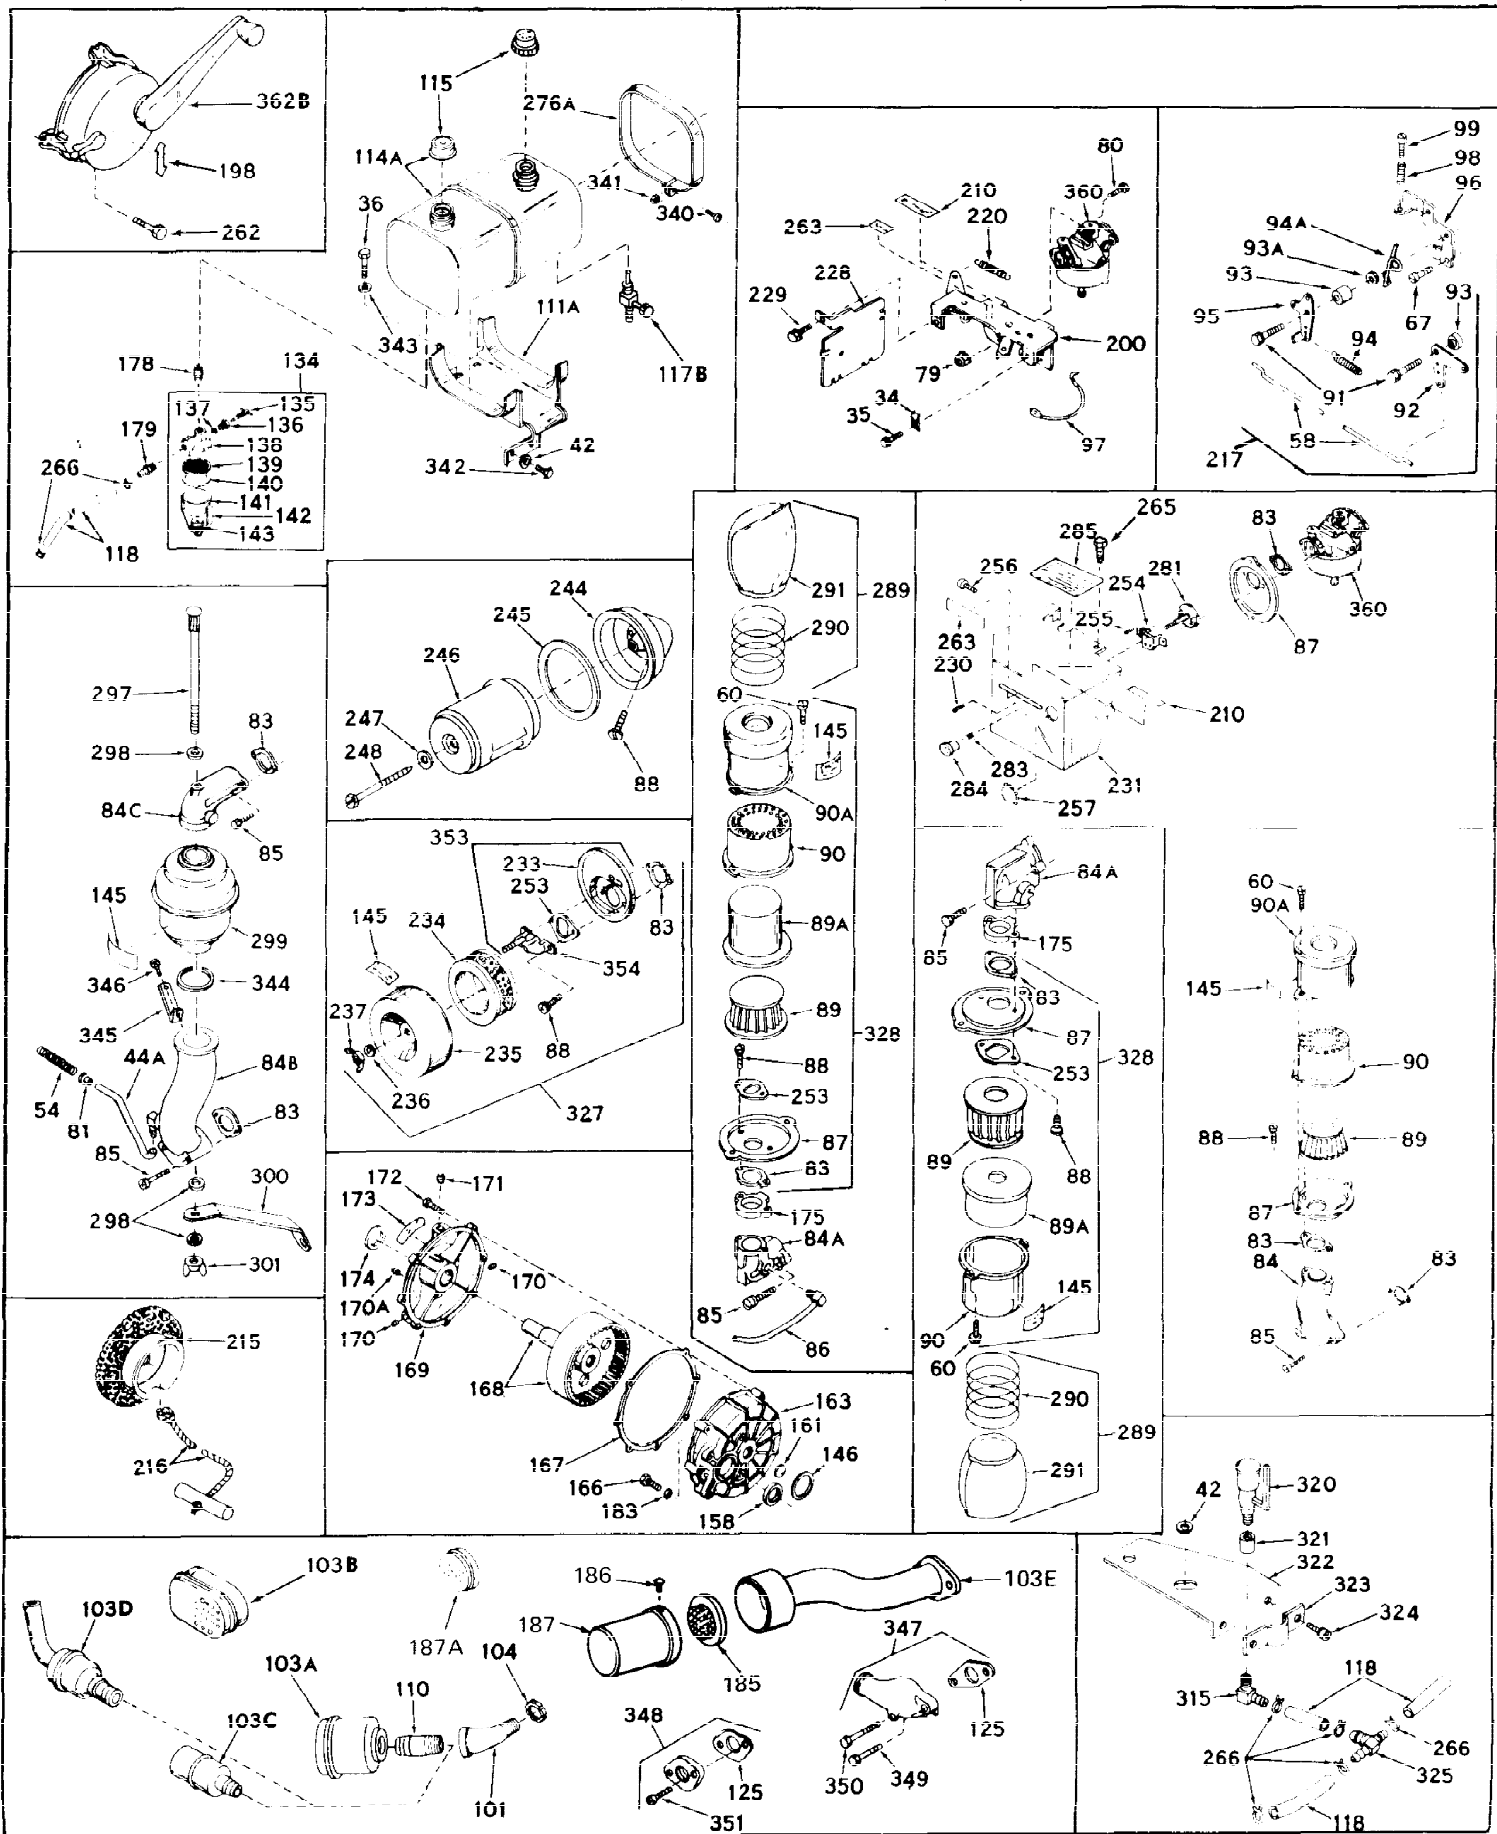

Ref #	Part Number	Qty	Description
34	27793	0	Clip, Conduit
35	28942	0	Screw
36	650694	0	Screw, Hex hd. cap, 5/16-18 x 2
36	650695	0	Screw, Hex hd. cap, 5/16-18 x 2-1/4 (Grade 8
36	650697	0	Screw, Hex hd. cap, 5/16-18 x 2-1/2
42	26073	0	Washer, Connecting rod bolt
54	28819	0	Spring, Fuel line
54	31778	0	Spring, Coil
60	650152	0	Screw
67	650399	0	Screw, Phil. fil. hd. Sems, 10-32 x 5/8
79	29752	0	Nut
80	650572	0	Screw
83	27272	0	Gasket, Air cleaner
85	29786	0	Screw
85	650163	0	Screw, Fil. hd. Sems, 10-32 x 7/8
85	650416	0	Screw, Rd. hd. Sems, 10-32 x 1
85	650605	0	Screw
87	31691	0	Bracket, Air cleaner
88	650399	0	Screw, Phil. fil. hd. Sems, 10-32 x 5/8
88	650521	0	Screw
88	28820	0	Screw
91	30312	0	Screw, Hex washer hd. Sems, 10-32 x 1/2
97	28468	0	Wire, Ground (Female fitting both ends)
98	28569	0	Spring, Compression
98	32924	0	Spring, Compression
99	29500	0	Screw, Fil. hd. mach., Sems, 8-32 x 3/4
99	650223	0	Screw, Fil. slotted hd. Sems, 8-32 x 5/8
99	650688	0	Screw, Hex hd., 10-32 x 1-5/16" (Drilled
104	28443	0	Nut, Conduit (1/8" thick)
104	32862	0	Nut, Conduit (1/4" thick)
115	32387A	0	Cap, Fuel filler (Charcoal Plastic) (Spurt
115	33032	0	Cap, Fuel filler (Red Plastic) (Spurt
118	29774	0	Line, Fuel (Braided 8.25")
118	30705	0	Line, Fuel (Braided 16")
118	30962	0	Line, Fuel (Braided 32")
125	27930	0	Gasket, Exhaust
146	28451	0	Gasket, Housing
171	24590	0	Plug, Pipe
200	33108	0	Control Assy., Speed (Remote Snow King)
215	28301	0	Pulley, Starter
216	590343	0	Rope & Handle Assy., Starter
220	30826	0	Spring, Extension
228	30820	0	Baffle, Heat
229	28942	0	Screw
230	650257	0	Screw, Pan hd. Sems, 8-32 x 5/16
231	32395	0	Cover, Carburetor
253	30767	0	Spacer, Air cleaner
254	32398	0	Bracket, Choke
255	28820	0	Screw
256	650760	0	Screw
257	31291	0	Plug, Cover
262	29716	0	Screw
263	31718	0	Decal, Choke
265	650701	0	Screw, Hex washer hd. shakeproof,
266	26460	0	Clamp, Fuel line