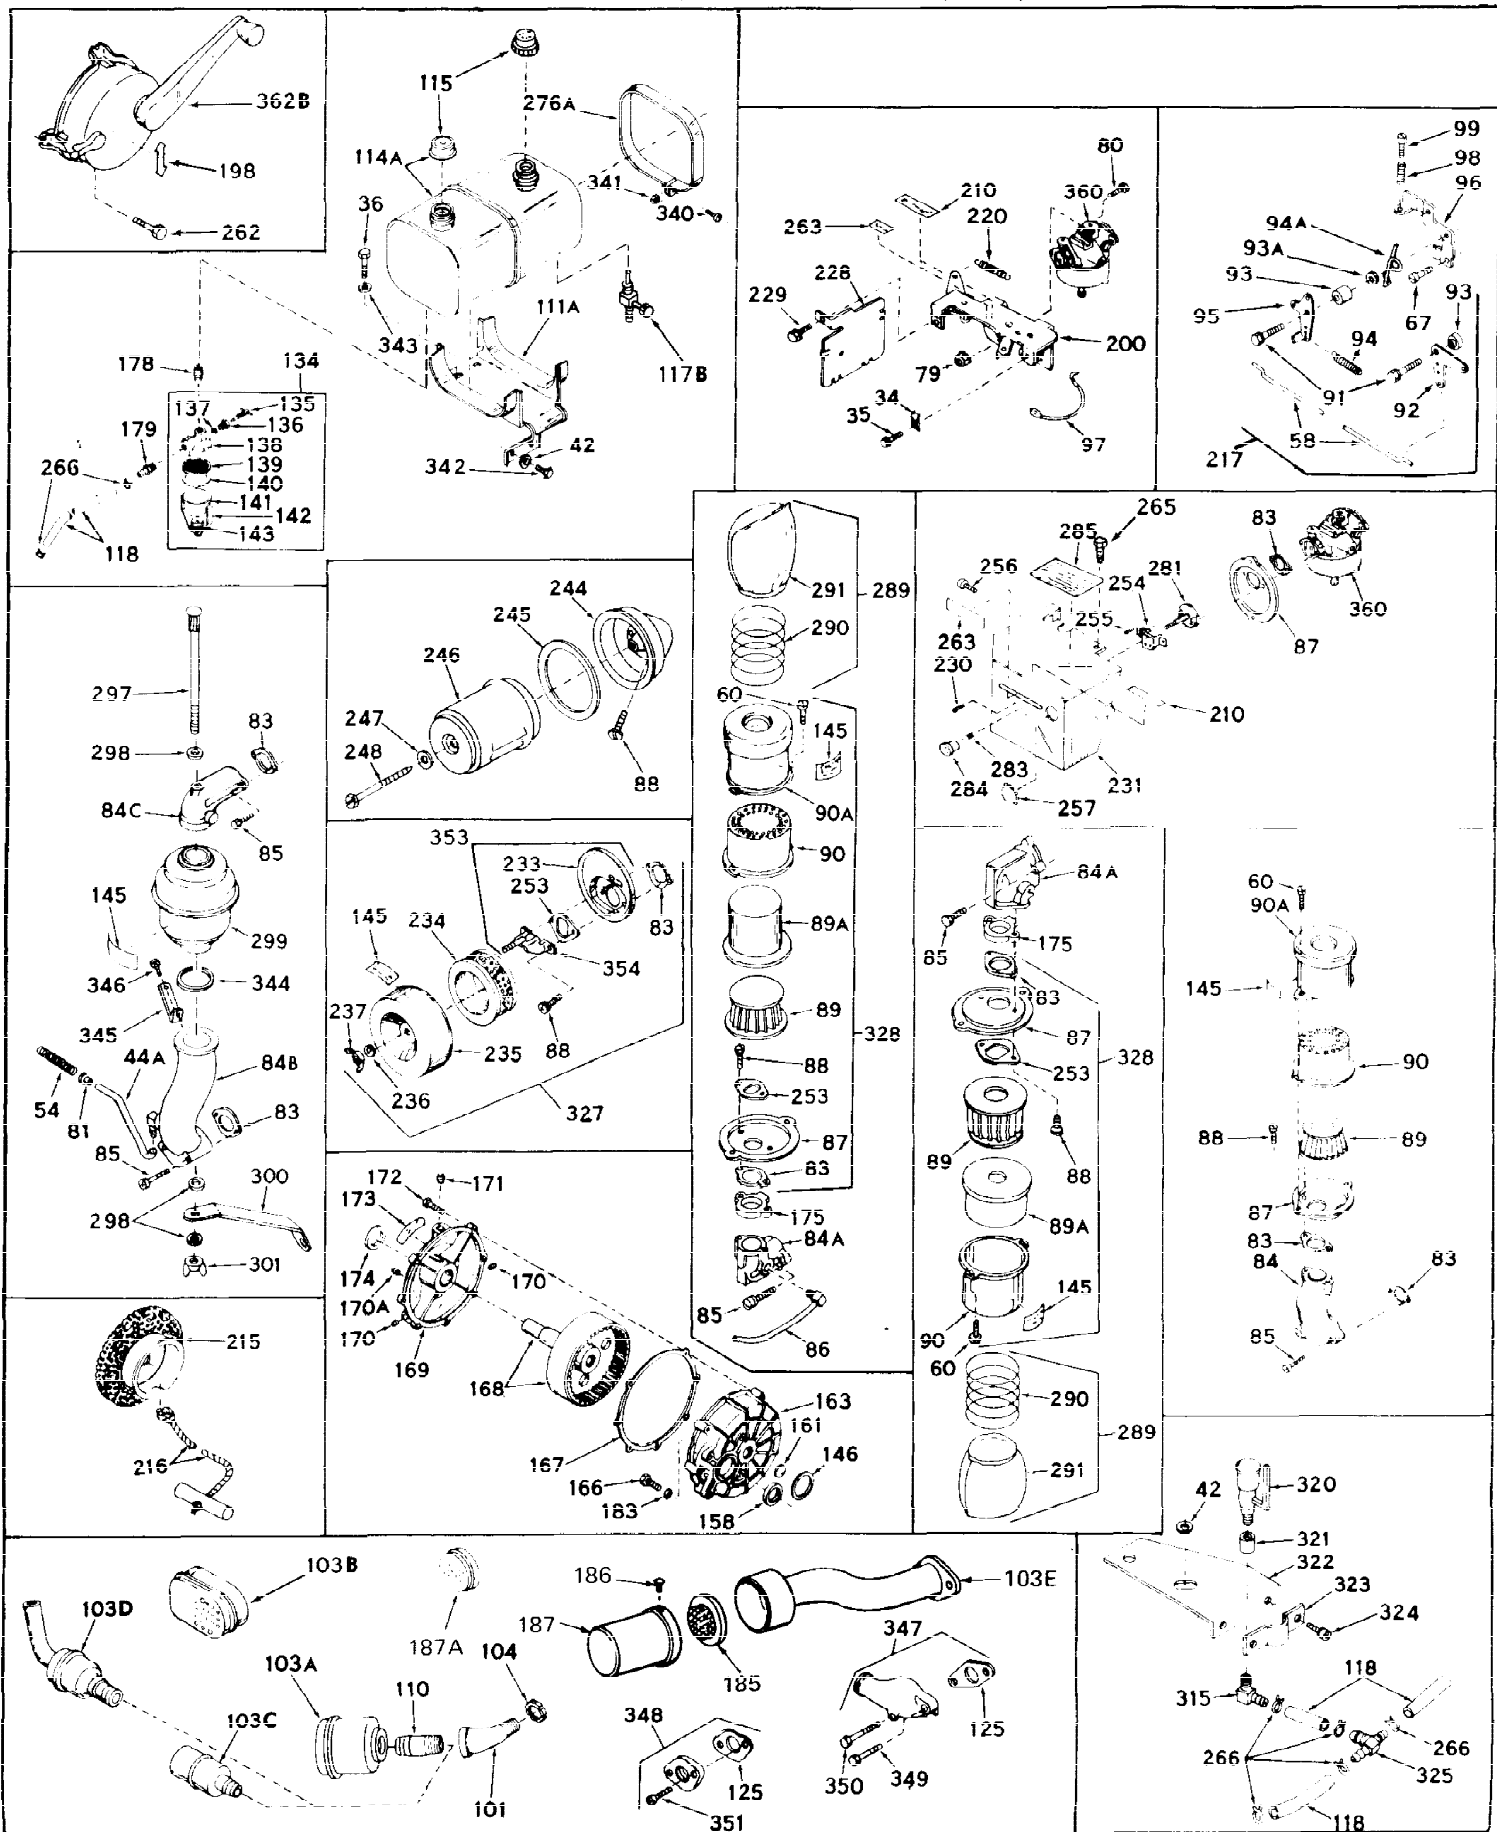

Ref #	Part Number	Qty	Description
34	27793	0	Clip, Conduit
35	28942	0	Screw
36	650694	0	Screw, Hex hd. cap, 5/16-18 x 2
36	650695	0	Screw, Hex hd. cap, 5/16-18 x 2-1/4 (Grade 8)
36	650697	0	Screw, Hex hd. cap, 5/16-18 x 2-1/2
42	26073	0	Washer, Connecting rod bolt
54	28819	0	Spring, Fuel line
54	31778	0	Spring, Coil
60	650152	0	Screw
67	650399	0	Screw, Phil. fil. hd. Sems, 10-32 x 5/8
79	29752	0	Nut
80	650572	0	Screw
83	27272	0	Gasket, Air cleaner
85	29786	0	Screw
85	650163	0	Screw, Fil. hd. Sems, 10-32 x 7/8
85	650416	0	Screw, Rd. hd. Sems, 10-32 x 1
85	650605	0	Screw
88	650521	0	Screw
88	28820	0	Screw
88	650399	0	Screw, Phil. fil. hd. Sems, 10-32 x 5/8
91	30312	0	Screw, Hex washer hd. Sems, 10-32 x 1/2
97	30831	0	Wire, Ground (Female fitting both ends)
98	28569	0	Spring, Compression
98	32924	0	Spring, Compression
99	29500	0	Screw, Fil. hd. mach., Sems, 8-32 x 3/4
99	650223	0	Screw, Fil. slotted hd. Sems, 8-32 x 5/8
99	650688	0	Screw, Hex hd., 10-32 x 1-5/16" (Drilled)
101	29574	0	Elbow, Exhaust (90°)
103A	29633	0	Muffler
104	28443	0	Nut, Conduit (1/8" thick)
104	32862	0	Nut, Conduit (1/4" thick)
115	32387A	0	Cap, Fuel filler (Charcoal Plastic) (Spurt)
115	33032	0	Cap, Fuel filler (Red Plastic) (Spurt)
118	29774	0	Line, Fuel (Braided 8.25")
118	30705	0	Line, Fuel (Braided 16")
118	30962	0	Line, Fuel (Braided 32")
125	27930	0	Gasket, Exhaust
145	31752	0	Decal, Air cleaner
146	28451	0	Gasket, Housing
171	24590	0	Plug, Pipe
215	28301	0	Pulley, Starter
216	590343	0	Rope & Handle Assy., Starter
228	30820	0	Baffle, Heat
229	28942	0	Screw
230	650257	0	Screw, Pan hd. Sems, 8-32 x 5/16
233	32380	0	Bracket, Air cleaner
234	30804	0	Element, Air cleaner
235	30805	0	Cover, Air cleaner
236	31481	0	Washer, Copper
237	650513	0	Nut, Wing
253	30767	0	Spacer, Air cleaner
255	28820	0	Screw
256	650760	0	Screw
257	31291	0	Plug, Cover
262	29716	0	Screw