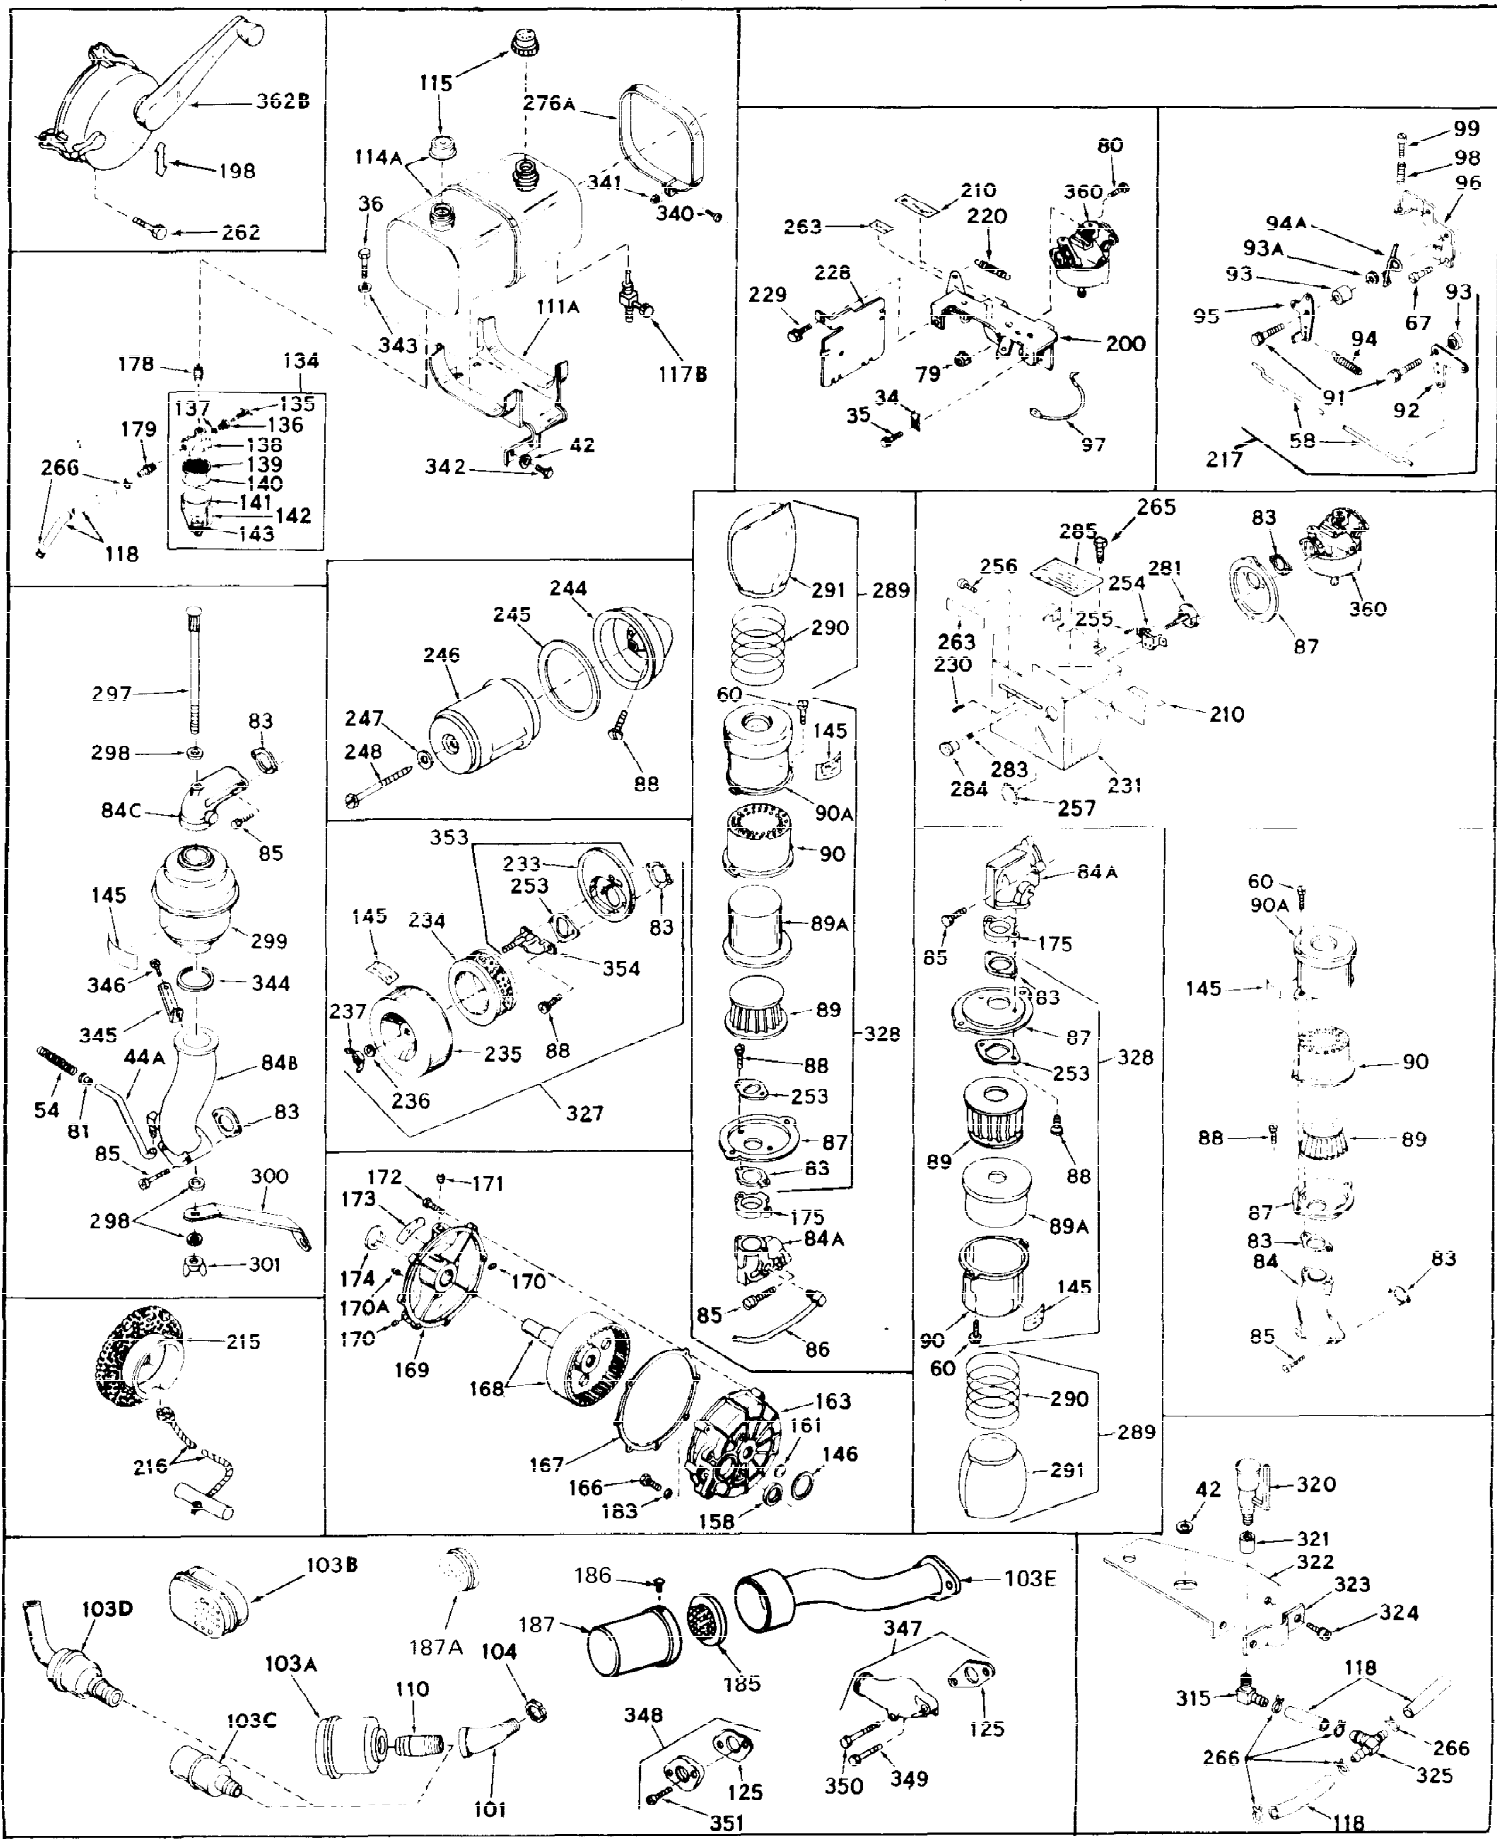

Ref #	Part Number	Qty	Description
34	27793	0	Clip, Conduit
35	28942	0	Screw
36	650694	0	Screw, Hex hd. cap, 5/16-18 x 2
36	650695	0	Screw, Hex hd. cap, 5/16-18 x 2-1/4 (Grade 8
36	650697	0	Screw, Hex hd. cap, 5/16-18 x 2-1/2
42	26073	0	Washer, Connecting rod bolt
54	28819	0	Spring, Fuel line
54	31778	0	Spring, Coil
60	650152	0	Screw
67	650399	0	Screw, Phil. fil. hd. Sems, 10-32 x 5/8
79	29752	0	Nut
80	650572	0	Screw
83	27272	0	Gasket, Air cleaner
85	29786	0	Screw
85	650163	0	Screw, Fil. hd. Sems, 10-32 x 7/8
85	650416	0	Screw, Rd. hd. Sems, 10-32 x 1
85	650605	0	Screw
87	31691	0	Bracket, Air cleaner
88	650521	0	Screw
88	28820	0	Screw
88	650399	0	Screw, Phil. fil. hd. Sems, 10-32 x 5/8
89	30727	0	Element, Air cleaner
90	31692	0	Body, Air cleaner
91	30312	0	Screw, Hex washer hd. Sems, 10-32 x 1/2
97	30831	0	Wire, Ground (Female fitting both ends)
98	28569	0	Spring, Compression
98	32924	0	Spring, Compression
99	29500	0	Screw, Fil. hd. mach., Sems, 8-32 x 3/4
99	650223	0	Screw, Fil. slotted hd. Sems, 8-32 x 5/8
99	650688	0	Screw, Hex hd., 10-32 x 1-5/16" (Drilled
101	29574	0	Elbow, Exhaust (90°)
103A	29633	0	Muffler
104	28443	0	Nut, Conduit (1/8" thick)
104	32862	0	Nut, Conduit (1/4" thick)
110	30244	0	Nipple, Exhaust pipe (2-1/2")
115	32387A	0	Cap, Fuel filler (Charcoal Plastic) (Spurt
115	33032	0	Cap, Fuel filler (Red Plastic) (Spurt
118	29774	0	Line, Fuel (Braided 8.25")
118	30705	0	Line, Fuel (Braided 16")
118	30962	0	Line, Fuel (Braided 32")
125	27930	0	Gasket, Exhaust
145	31752	0	Decal, Air cleaner
146	28451	0	Gasket, Housing
171	24590	0	Plug, Pipe
215	28301	0	Pulley, Starter
216	590343	0	Rope & Handle Assy., Starter
228	30820	0	Baffle, Heat
229	28942	0	Screw
230	650257	0	Screw, Pan hd. Sems, 8-32 x 5/16
253	30767	0	Spacer, Air cleaner
255	28820	0	Screw
256	650760	0	Screw
257	31291	0	Plug, Cover
262	29716	0	Screw
265	650701	0	Screw, Hex washer hd. shakeproof,