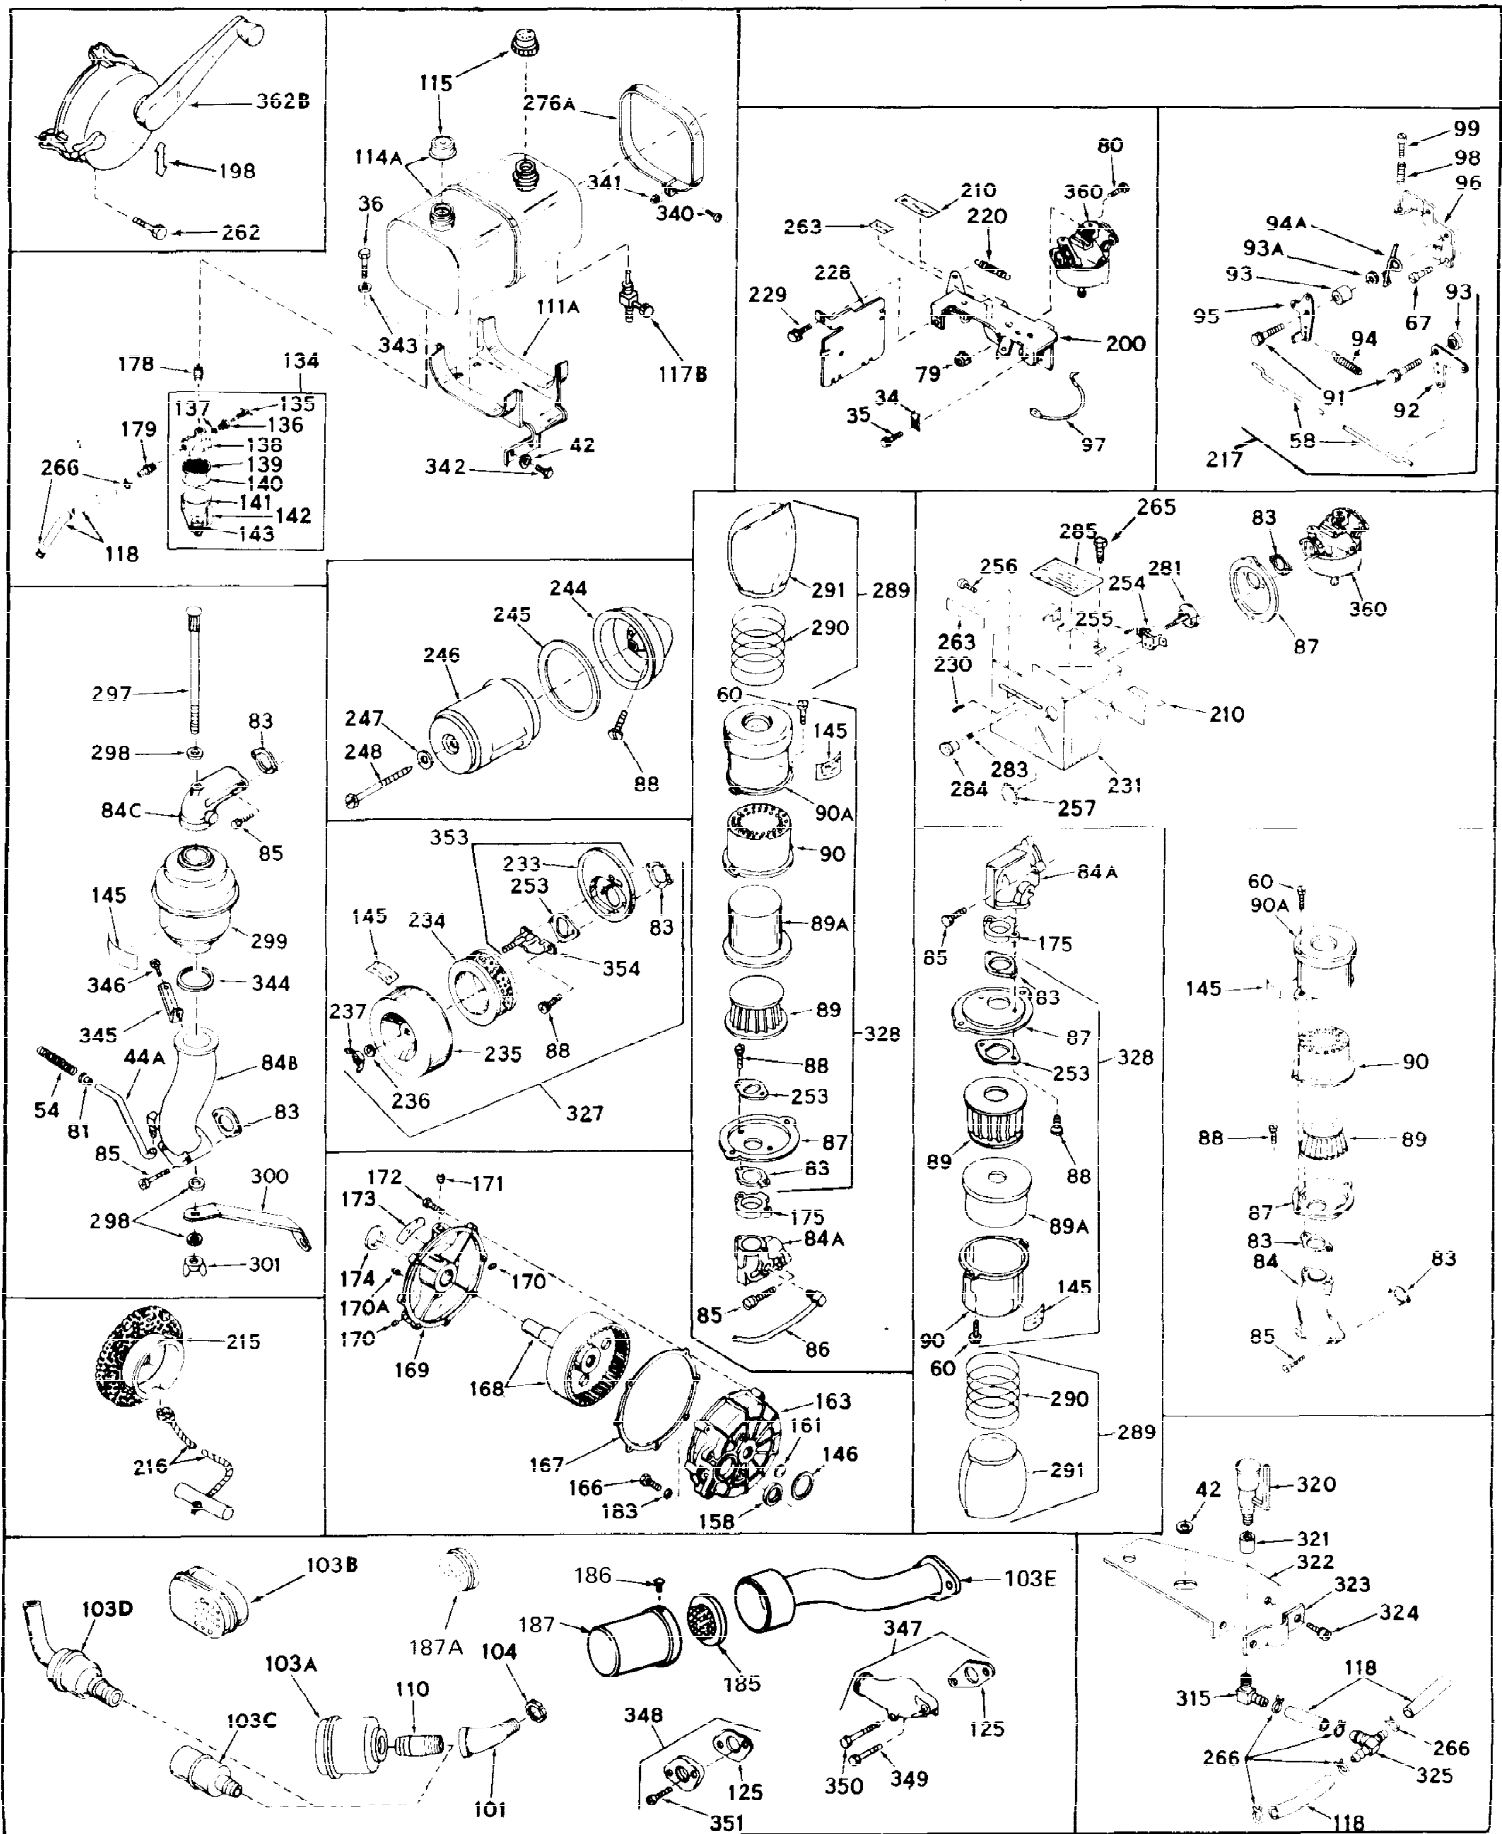

Ref #	Part Number	Qty	Description
34	27793	0	Clip, Conduit
35	28942	0	Screw
36	650694	0	Screw, Hex hd. cap, 5/16-18 x 2
36	650695	0	Screw, Hex hd. cap, 5/16-18 x 2-1/4 (Grade 8)
36	650697	0	Screw, Hex hd. cap, 5/16-18 x 2-1/2
42	26073	0	Washer, Connecting rod bolt
54	28819	0	Spring, Fuel line
54	31778	0	Spring, Coil
60	650152	0	Screw
67	650399	0	Screw, Phil. fil. hd. Sems, 10-32 x 5/8
79	29752	0	Nut
80	650572	0	Screw
83	27272	0	Gasket, Air cleaner
85	29786	0	Screw
85	650163	0	Screw, Fil. hd. Sems, 10-32 x 7/8
85	650416	0	Screw, Rd. hd. Sems, 10-32 x 1
85	650605	0	Screw
87	31708	0	Bracket, Air cleaner
88	650521	0	Screw
88	28820	0	Screw
88	650399	0	Screw, Phil. fil. hd. Sems, 10-32 x 5/8
89A	31700	0	Element, Air cleaner
90	31692	0	Body, Air cleaner
91	30312	0	Screw, Hex washer hd. Sems, 10-32 x 1/2
97	31582	0	Wire Assy., Ground (Female fitting one end)
98	28569	0	Spring, Compression
98	32924	0	Spring, Compression
99	29500	0	Screw, Fil. hd. mach., Sems, 8-32 x 3/4
99	650223	0	Screw, Fil. slotted hd. Sems, 8-32 x 5/8
99	650688	0	Screw, Hex hd., 10-32 x 1-5/16" (Drilled)
101	29574	0	Elbow, Exhaust (90°)
104	28443	0	Nut, Conduit (1/8" thick)
104	32862	0	Nut, Conduit (1/4" thick)
115	32387A	0	Cap, Fuel filler (Charcoal Plastic) (Spurt)
115	33032	0	Cap, Fuel filler (Red Plastic) (Spurt)
118	29774	0	Line, Fuel (Braided 8.25")
118	30705	0	Line, Fuel (Braided 16")
118	30962	0	Line, Fuel (Braided 32")
125	27930	0	Gasket, Exhaust
145	30002	0	Decal, Air cleaner
146	28451	0	Gasket, Housing
171	24590	0	Plug, Pipe
215	28301	0	Pulley, Starter
216	590343	0	Rope & Handle Assy., Starter
228	30820	0	Baffle, Heat
229	28942	0	Screw
230	650257	0	Screw, Pan hd. Sems, 8-32 x 5/16
253	30767	0	Spacer, Air cleaner
255	28820	0	Screw
256	650760	0	Screw
257	31291	0	Plug, Cover
262	29716	0	Screw
265	650701	0	Screw, Hex washer hd. shakeproof,
266	26460	0	Clamp, Fuel line
289	730512	0	Kit, Pre-cleaner