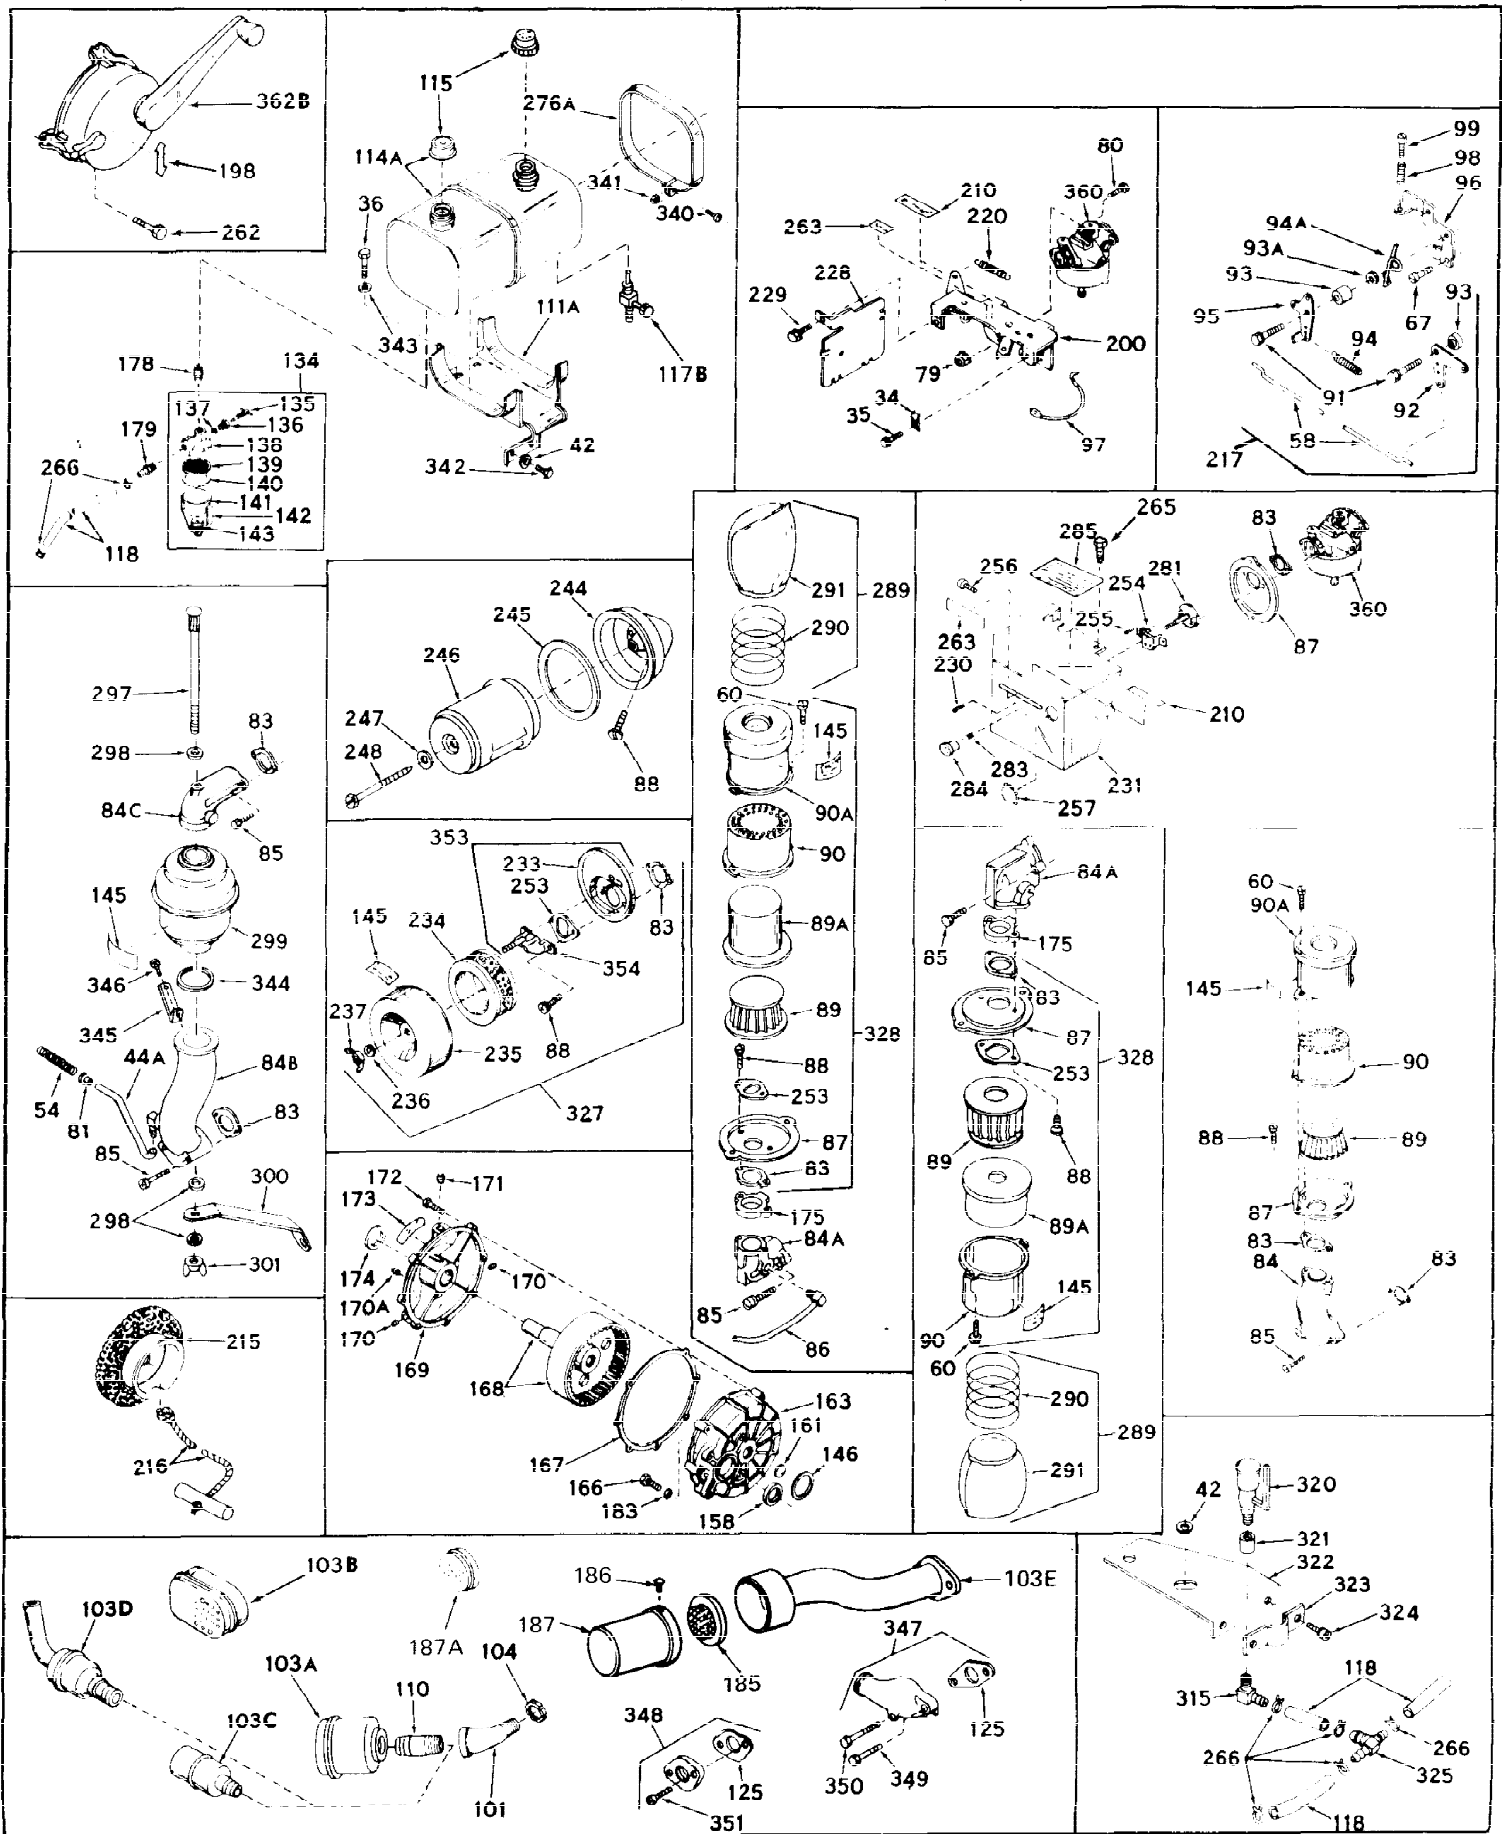

Ref #	Part Number	Qty	Description
34	27793	0	Clip, Conduit
35	28942	0	Screw
36	650694	0	Screw, Hex hd. cap, 5/16-18 x 2
36	650695	0	Screw, Hex hd. cap, 5/16-18 x 2-1/4 (Grade 8
36	650697	0	Screw, Hex hd. cap, 5/16-18 x 2-1/2
42	26073	0	Washer, Connecting rod bolt
54	28819	0	Spring, Fuel line
54	31778	0	Spring, Coil
60	650152	0	Screw
67	650399	0	Screw, Phil. fil. hd. Sems, 10-32 x 5/8
79	29752	0	Nut
80	650572	0	Screw
83	27272	0	Gasket, Air cleaner
85	29786	0	Screw
85	650163	0	Screw, Fil. hd. Sems, 10-32 x 7/8
85	650416	0	Screw, Rd. hd. Sems, 10-32 x 1
85	650605	0	Screw
88	28820	0	Screw
88	650399	0	Screw, Phil. fil. hd. Sems, 10-32 x 5/8
88	650521	0	Screw
91	30312	0	Screw, Hex washer hd. Sems, 10-32 x 1/2
97	28468	0	Wire, Ground (Female fitting both ends)
98	32924	0	Spring, Compression
98	28569	0	Spring, Compression
99	29500	0	Screw, Fil. hd. mach., Sems, 8-32 x 3/4
99	650223	0	Screw, Fil. slotted hd. Sems, 8-32 x 5/8
99	650688	0	Screw, Hex hd., 10-32 x 1-5/16" (Drilled
104	28443	0	Nut, Conduit (1/8" thick)
104	32862	0	Nut, Conduit (1/4" thick)
115	32387A	0	Cap, Fuel filler (Charcoal Plastic) (Spurt
115	33032	0	Cap, Fuel filler (Red Plastic) (Spurt
118	29774	0	Line, Fuel (Braided 8.25")
118	30705	0	Line, Fuel (Braided 16")
118	30962	0	Line, Fuel (Braided 32")
125	27930	0	Gasket, Exhaust
146	28451	0	Gasket, Housing
171	24590	0	Plug, Pipe
200	33109	0	Control Assy., Speed (Manual)
210	31323	0	Decal, Control
215	28301	0	Pulley, Starter
216	590343	0	Rope & Handle Assy., Starter
220	30826	0	Spring, Extension
228	30820	0	Baffle, Heat
229	28942	0	Screw
230	650257	0	Screw, Pan hd. Sems, 8-32 x 5/16
231	32396	0	Cover, Carburetor
253	30767	0	Spacer, Air cleaner
254	32398	0	Bracket, Choke
255	28820	0	Screw
256	650760	0	Screw
257	31291	0	Plug, Cover
262	29716	0	Screw
263	31683	0	Decal, Choke
265	650701	0	Screw, Hex washer hd. shakeproof,
266	26460	0	Clamp, Fuel line