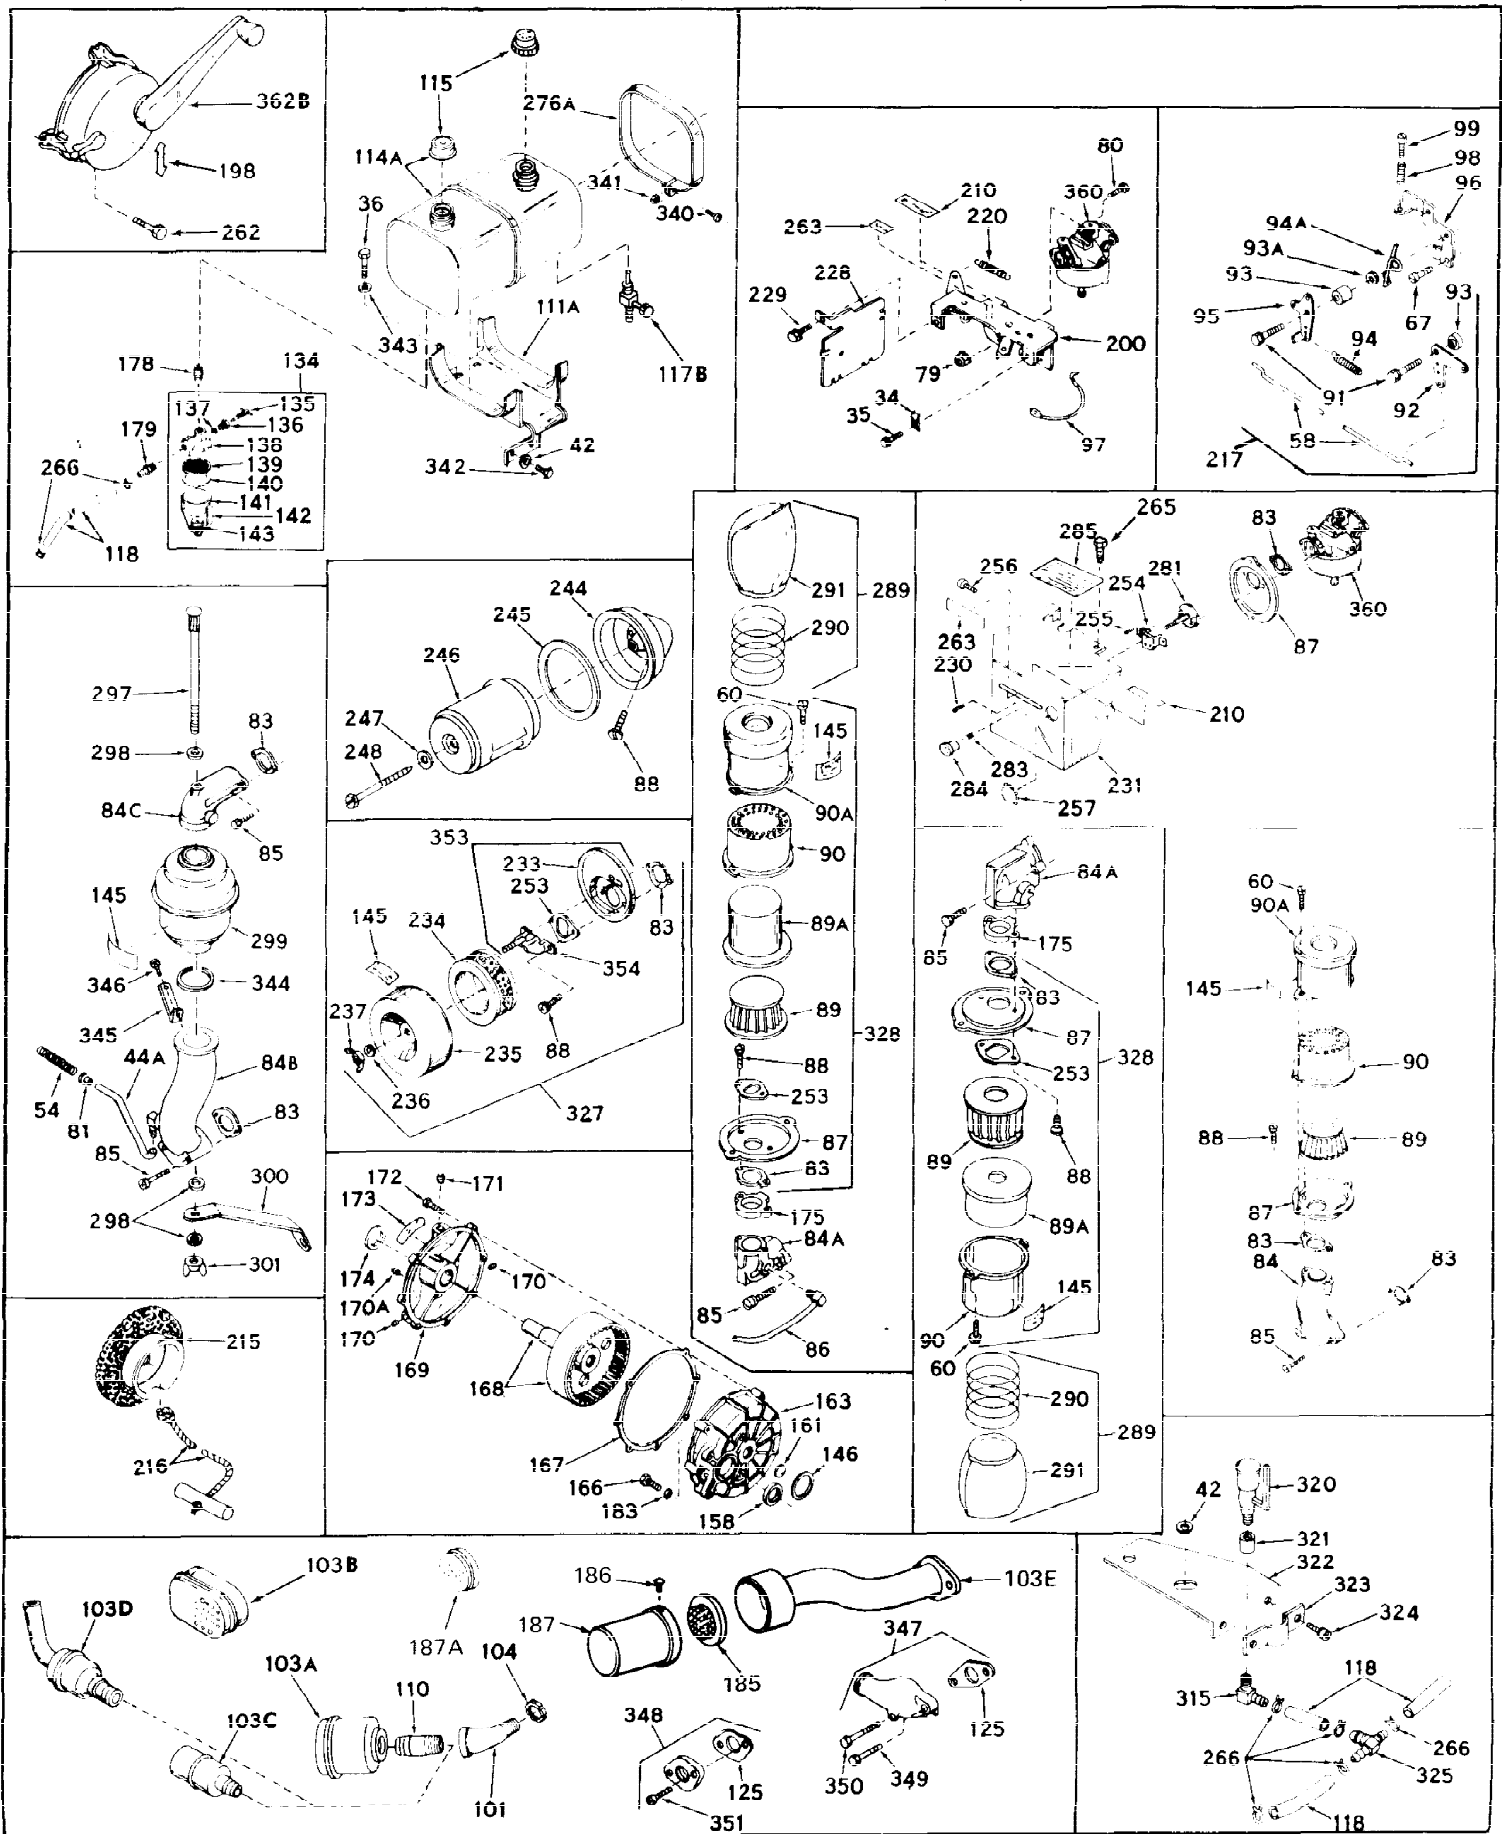

Ref #	Part Number	Qty	Description
34	27793	0	Clip, Conduit
35	28942	0	Screw
36	650694	0	Screw, Hex hd. cap, 5/16-18 x 2
36	650695	0	Screw, Hex hd. cap, 5/16-18 x 2-1/4 (Grade 8
36	650697	0	Screw, Hex hd. cap, 5/16-18 x 2-1/2
42	26073	0	Washer, Connecting rod bolt
54	28819	0	Spring, Fuel line
54	31778	0	Spring, Coil
60	650152	0	Screw
67	650399	0	Screw, Phil. fil. hd. Sems, 10-32 x 5/8
79	29752	0	Nut
80	650572	0	Screw
83	27272	0	Gasket, Air cleaner
85	29786	0	Screw
85	650163	0	Screw, Fil. hd. Sems, 10-32 x 7/8
85	650416	0	Screw, Rd. hd. Sems, 10-32 x 1
85	650605	0	Screw
88	28820	0	Screw
88	650399	0	Screw, Phil. fil. hd. Sems, 10-32 x 5/8
88	650521	0	Screw
91	30312	0	Screw, Hex washer hd. Sems, 10-32 x 1/2
97	28468	0	Wire, Ground (Female fitting both ends)
98	28569	0	Spring, Compression
98	32924	0	Spring, Compression
99	29500	0	Screw, Fil. hd. mach., Sems, 8-32 x 3/4
99	650223	0	Screw, Fil. slotted hd. Sems, 8-32 x 5/8
99	650688	0	Screw, Hex hd., 10-32 x 1-5/16" (Drilled
101	30209	0	Elbow, Exhaust (45ø)
103A	29633	0	Muffler
104	28443	0	Nut, Conduit (1/8" thick)
104	32862	0	Nut, Conduit (1/4" thick)
110	30244	0	Nipple, Exhaust pipe (2-1/2")
115	32387A	0	Cap, Fuel filler (Charcoal Plastic) (Spurt
115	33032	0	Cap, Fuel filler (Red Plastic) (Spurt
118	29774	0	Line, Fuel (Braided 8.25")
118	30705	0	Line, Fuel (Braided 16")
118	30962	0	Line, Fuel (Braided 32")
125	27930	0	Gasket, Exhaust
146	28451	0	Gasket, Housing
171	24590	0	Plug, Pipe
200	33109	0	Control Assy., Speed (Manual)
210	31323	0	Decal, Control
215	28301	0	Pulley, Starter
216	590343	0	Rope & Handle Assy., Starter
220	30826	0	Spring, Extension
228	30820	0	Baffle, Heat
229	28942	0	Screw
230	650257	0	Screw, Pan hd. Sems, 8-32 x 5/16
231	32436	0	Cover, Carburetor
253	30767	0	Spacer, Air cleaner
254	32398	0	Bracket, Choke
255	28820	0	Screw
256	650760	0	Screw
257	31291	0	Plug, Cover
262	29716	0	Screw