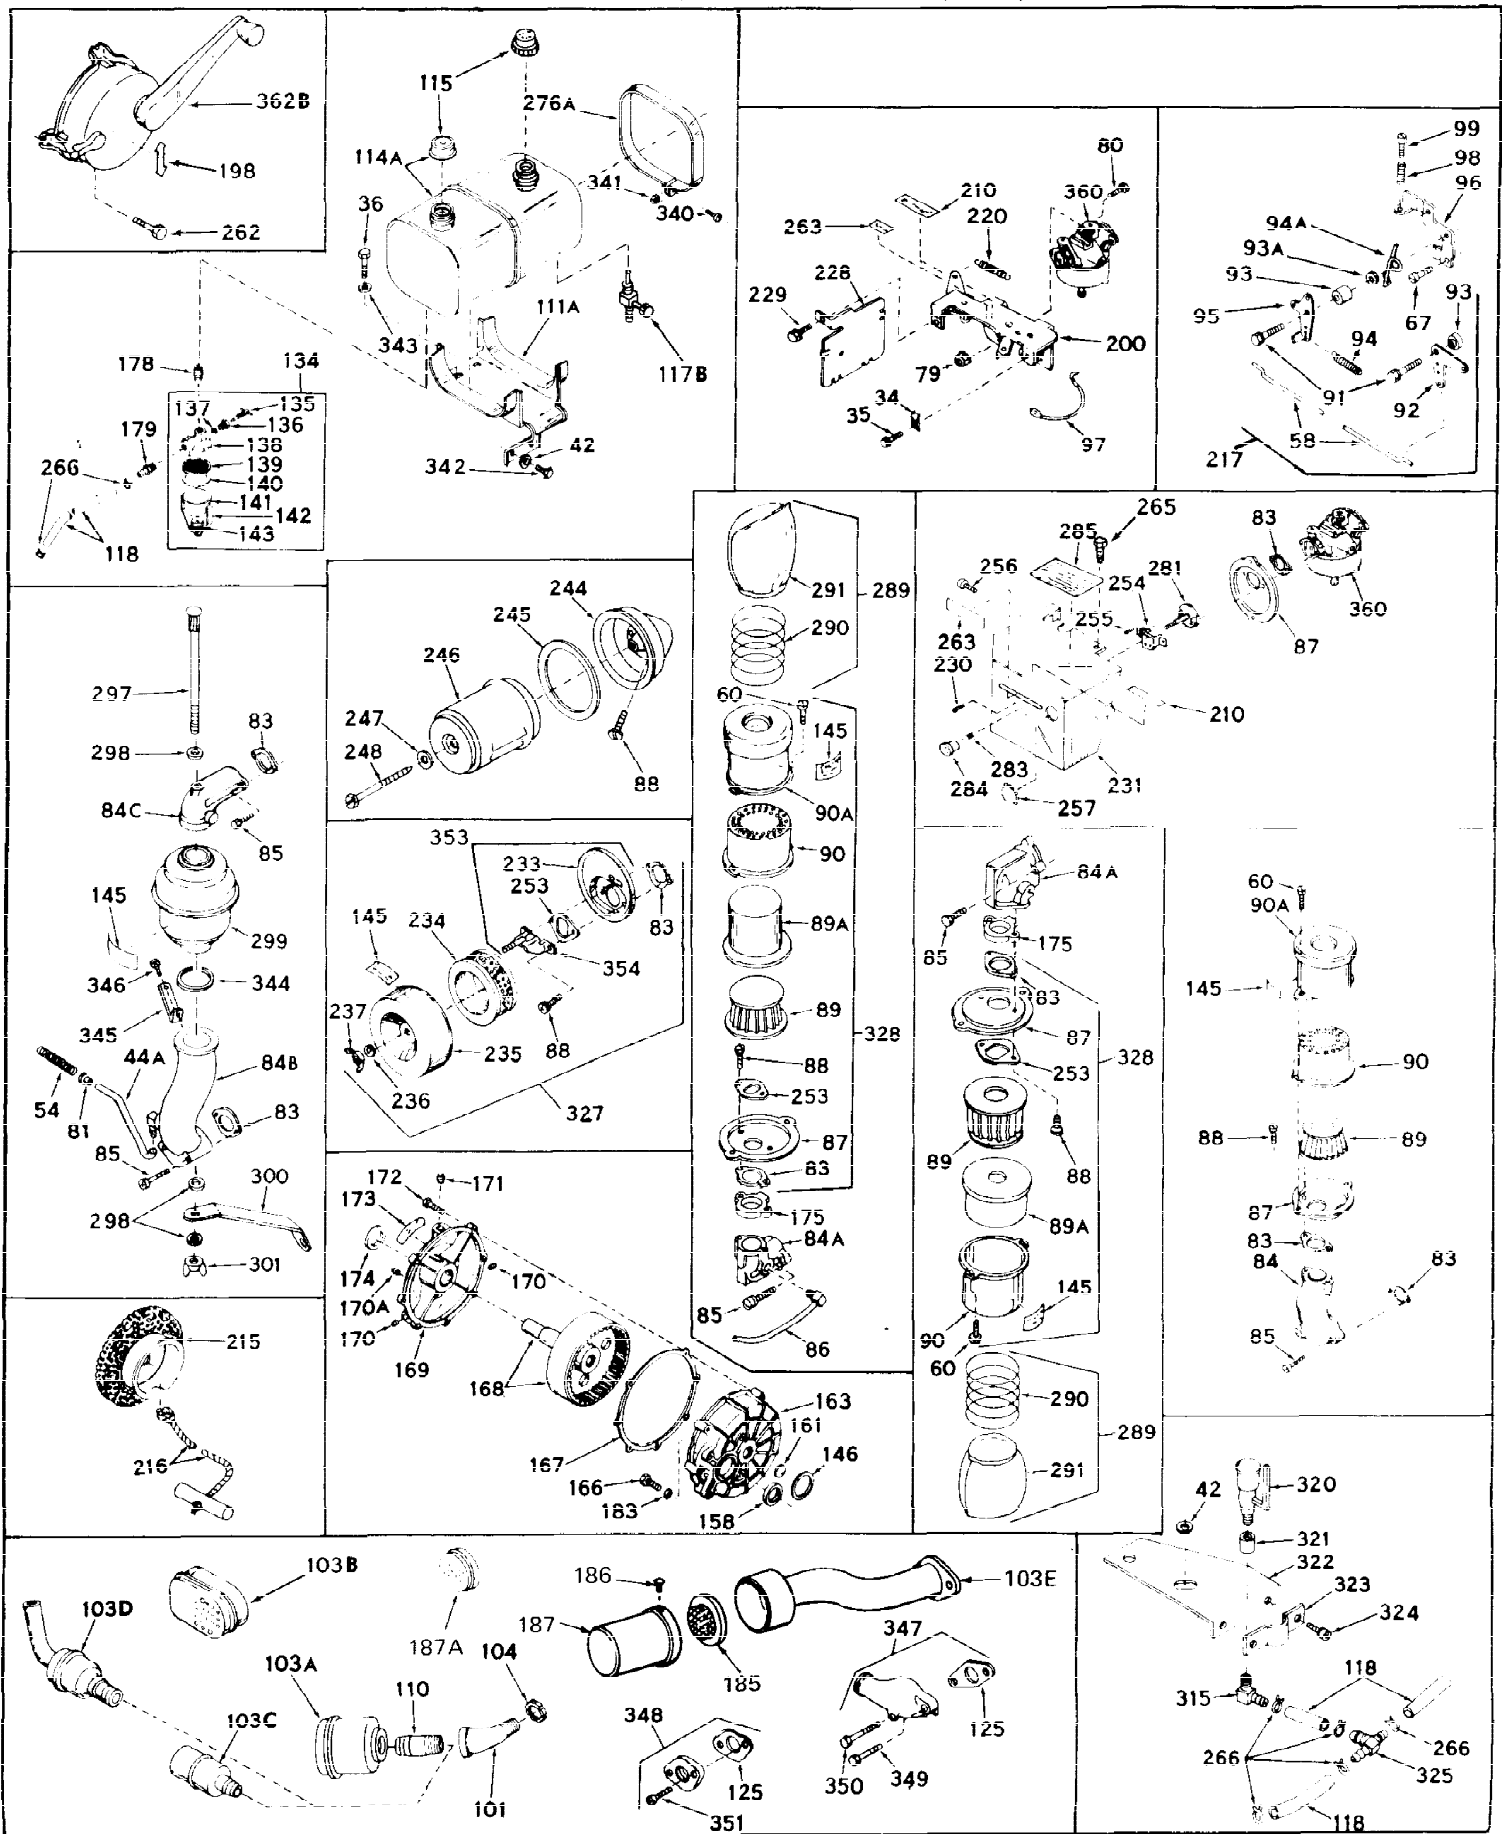

Ref #	Part Number	Qty	Description
34	27793	0	Clip, Conduit
35	28942	0	Screw
36	650694	0	Screw, Hex hd. cap, 5/16-18 x 2
36	650695	0	Screw, Hex hd. cap, 5/16-18 x 2-1/4 (Grade 8
36	650697	0	Screw, Hex hd. cap, 5/16-18 x 2-1/2
42	26073	0	Washer, Connecting rod bolt
54	28819	0	Spring, Fuel line
54	31778	0	Spring, Coil
60	650152	0	Screw
67	650399	0	Screw, Phil. fil. hd. Sems, 10-32 x 5/8
79	29752	0	Nut
80	650572	0	Screw
83	27272	0	Gasket, Air cleaner
85	29786	0	Screw
85	650163	0	Screw, Fil. hd. Sems, 10-32 x 7/8
85	650416	0	Screw, Rd. hd. Sems, 10-32 x 1
85	650605	0	Screw
87	31691	0	Bracket, Air cleaner
88	650521	0	Screw
88	28820	0	Screw
88	650399	0	Screw, Phil. fil. hd. Sems, 10-32 x 5/8
89A	31700	0	Element, Air cleaner
90	31692	0	Body, Air cleaner
91	30312	0	Screw, Hex washer hd. Sems, 10-32 x 1/2
98	28569	0	Spring, Compression
98	32924	0	Spring, Compression
99	29500	0	Screw, Fil. hd. mach., Sems, 8-32 x 3/4
99	650223	0	Screw, Fil. slotted hd. Sems, 8-32 x 5/8
99	650688	0	Screw, Hex hd., 10-32 x 1-5/16" (Drilled
104	28443	0	Nut, Conduit (1/8" thick)
104	32862	0	Nut, Conduit (1/4" thick)
115	32387A	0	Cap, Fuel filler (Charcoal Plastic) (Spurt
115	33032	0	Cap, Fuel filler (Red Plastic) (Spurt
118	29774	0	Line, Fuel (Braided 8.25")
118	30705	0	Line, Fuel (Braided 16")
118	30962	0	Line, Fuel (Braided 32")
125	27930	0	Gasket, Exhaust
145	31871	0	Decal, Air cleaner
146	28451	0	Gasket, Housing
171	24590	0	Plug, Pipe
215	28301	0	Pulley, Starter
216	590343	0	Rope & Handle Assy., Starter
228	30820	0	Baffle, Heat
229	28942	0	Screw
230	650257	0	Screw, Pan hd. Sems, 8-32 x 5/16
253	30767	0	Spacer, Air cleaner
255	28820	0	Screw
256	650760	0	Screw
257	31291	0	Plug, Cover
262	29716	0	Screw
265	650701	0	Screw, Hex washer hd. shakeproof,
266	26460	0	Clamp, Fuel line
289	730512	0	Kit, Pre-cleaner
290	31667	0	Spring, Pre-cleaner bag
291	31668	0	Bag, Pre-cleaner