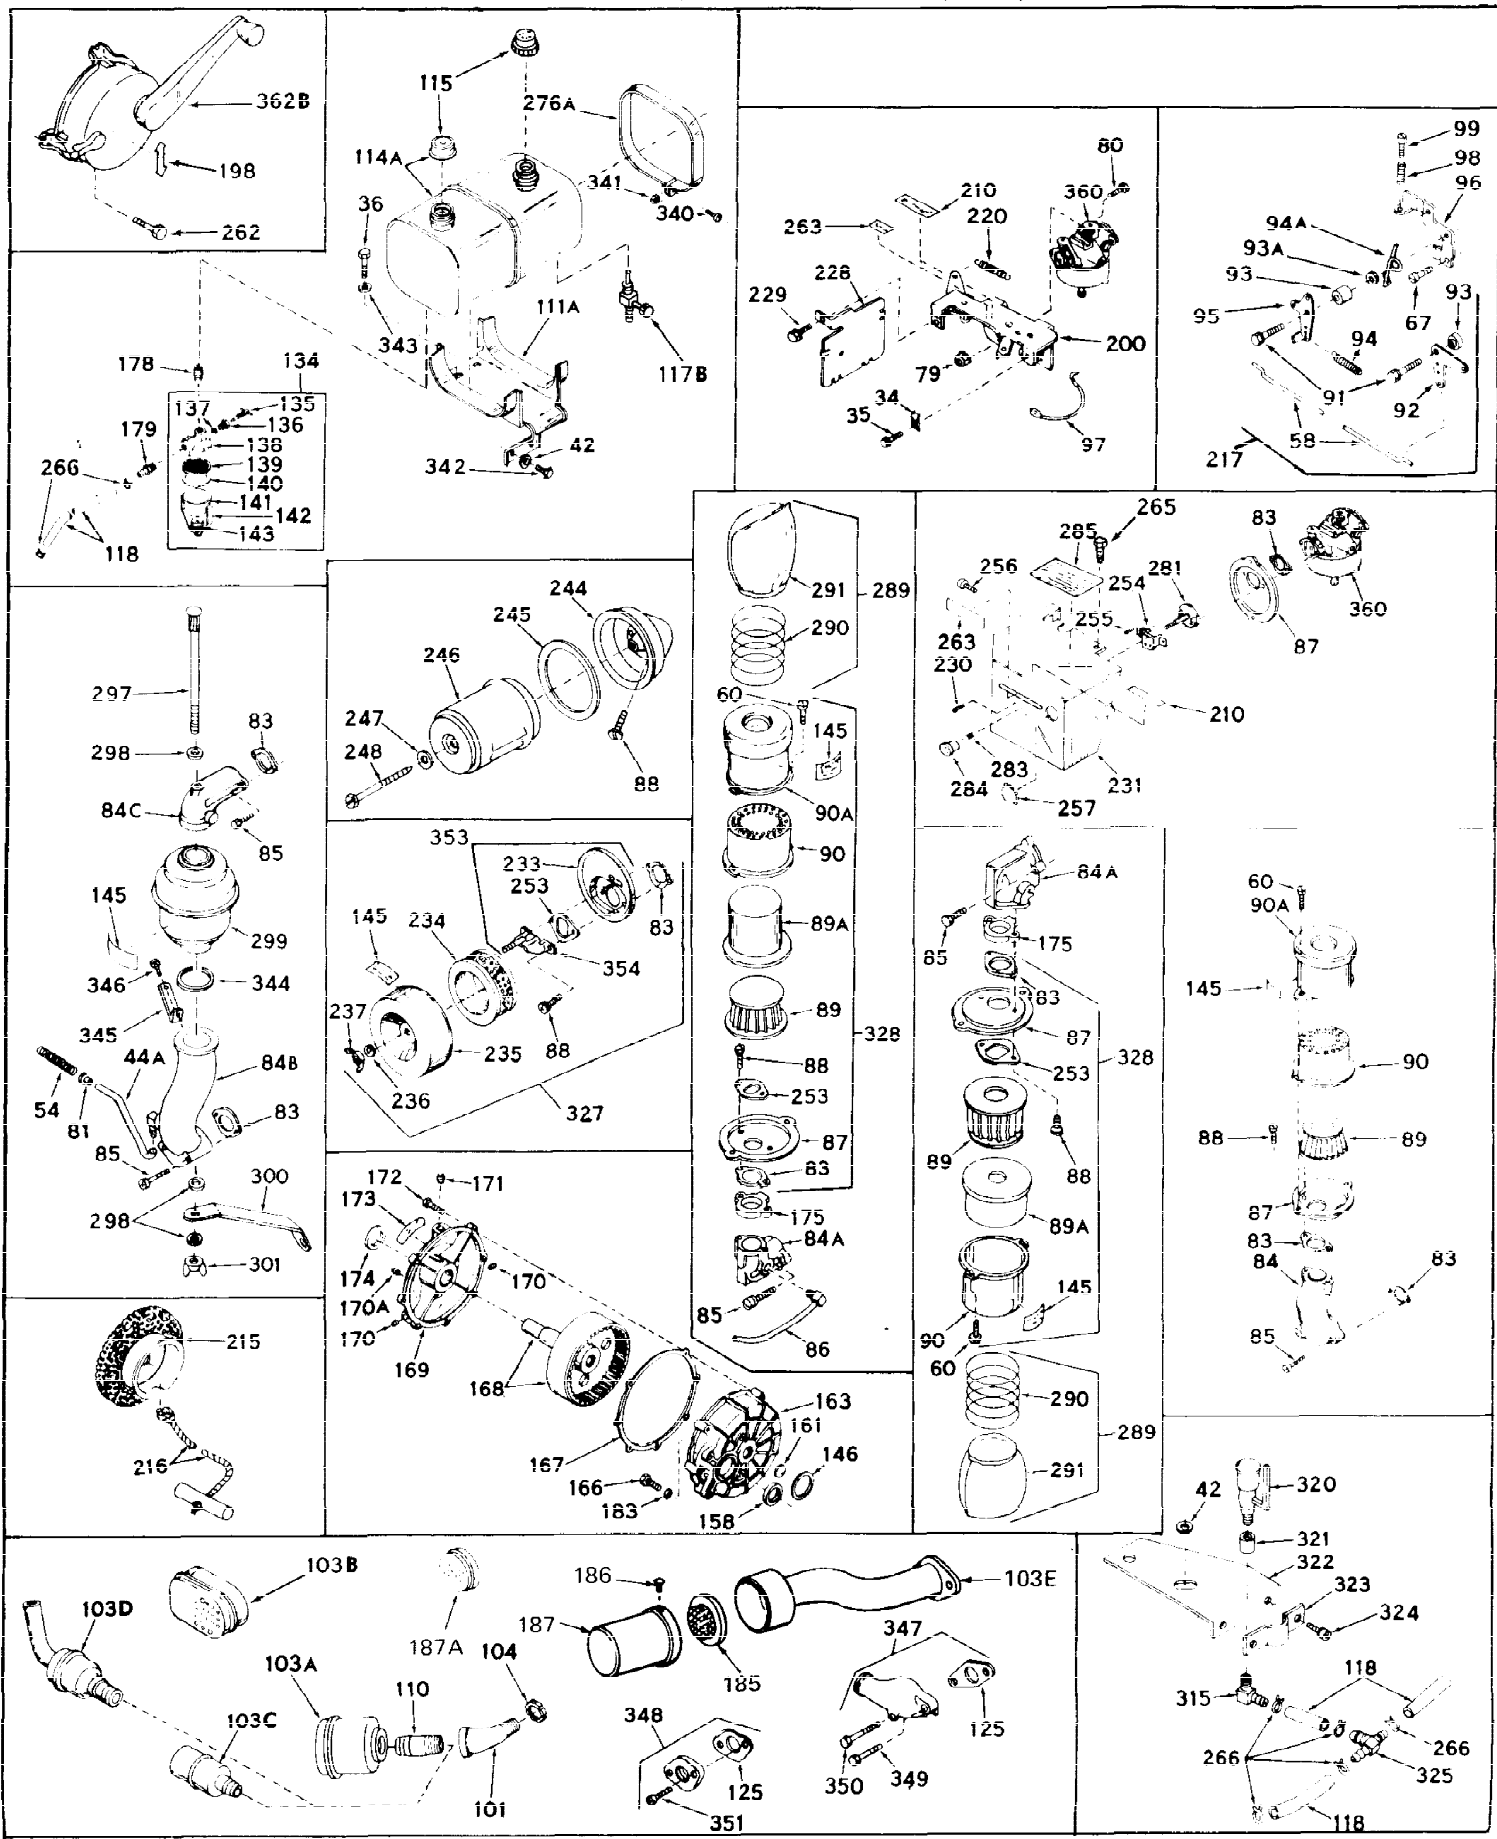

Ref #	Part Number	Qty	Description
34	27793	0	Clip, Conduit
35	28942	0	Screw
36	650694	0	Screw, Hex hd. cap, 5/16-18 x 2
36	650695	0	Screw, Hex hd. cap, 5/16-18 x 2-1/4 (Grade 8
36	650697	0	Screw, Hex hd. cap, 5/16-18 x 2-1/2
42	26073	0	Washer, Connecting rod bolt
44A	32447	0	Tube, Breather
54	28819	0	Spring, Fuel line
54	31778	0	Spring, Coil
58	31879	0	Link, Governor lever to bellcrank
60	650152	0	Screw
67	650399	0	Screw, Phil. fil. hd. Sems, 10-32 x 5/8
79	29752	0	Nut
80	650572	0	Screw
81	32446	0	Grommet, Breather tube
83	27272	0	Gasket, Air cleaner
85	29786	0	Screw
85	650163	0	Screw, Fil. hd. Sems, 10-32 x 7/8
85	650416	0	Screw, Rd. hd. Sems, 10-32 x 1
85	650605	0	Screw
87	31708	0	Bracket, Air cleaner
88	28820	0	Screw
88	650399	0	Screw, Phil. fil. hd. Sems, 10-32 x 5/8
88	650521	0	Screw
89A	31700	0	Element, Air cleaner
90	31692	0	Body, Air cleaner
91	30312	0	Screw, Hex washer hd. Sems, 10-32 x 1/2
92	30712	0	Lever, Bellcrank
93	29530	0	Bushing, Lever
93A	28562	0	Bushing, Lever
94	30202	0	Spring, Extension
95	30201A	0	Lever, Speed control
96	30199A	0	Bracket, Speed control
98	28569	0	Spring, Compression
98	32924	0	Spring, Compression
99	29500	0	Screw, Fil. hd. mach., Sems, 8-32 x 3/4
99	650223	0	Screw, Fil. slotted hd. Sems, 8-32 x 5/8
99	650688	0	Screw, Hex hd., 10-32 x 1-5/16" (Drilled
104	28443	0	Nut, Conduit (1/8" thick)
104	32862	0	Nut, Conduit (1/4" thick)
115	32387A	0	Cap, Fuel filler (Charcoal Plastic) (Spurt
115	33032	0	Cap, Fuel filler (Red Plastic) (Spurt
118	29774	0	Line, Fuel (Braided 8.25")
118	30705	0	Line, Fuel (Braided 16")
118	30962	0	Line, Fuel (Braided 32")
125	27930	0	Gasket, Exhaust
145	31871	0	Decal, Air cleaner
146	28451	0	Gasket, Housing
171	24590	0	Plug, Pipe
215	28301	0	Pulley, Starter
216	590343	0	Rope & Handle Assy., Starter
228	30820	0	Baffle, Heat
229	28942	0	Screw
230	650257	0	Screw, Pan hd. Sems, 8-32 x 5/16
253	30767	0	Spacer, Air cleaner