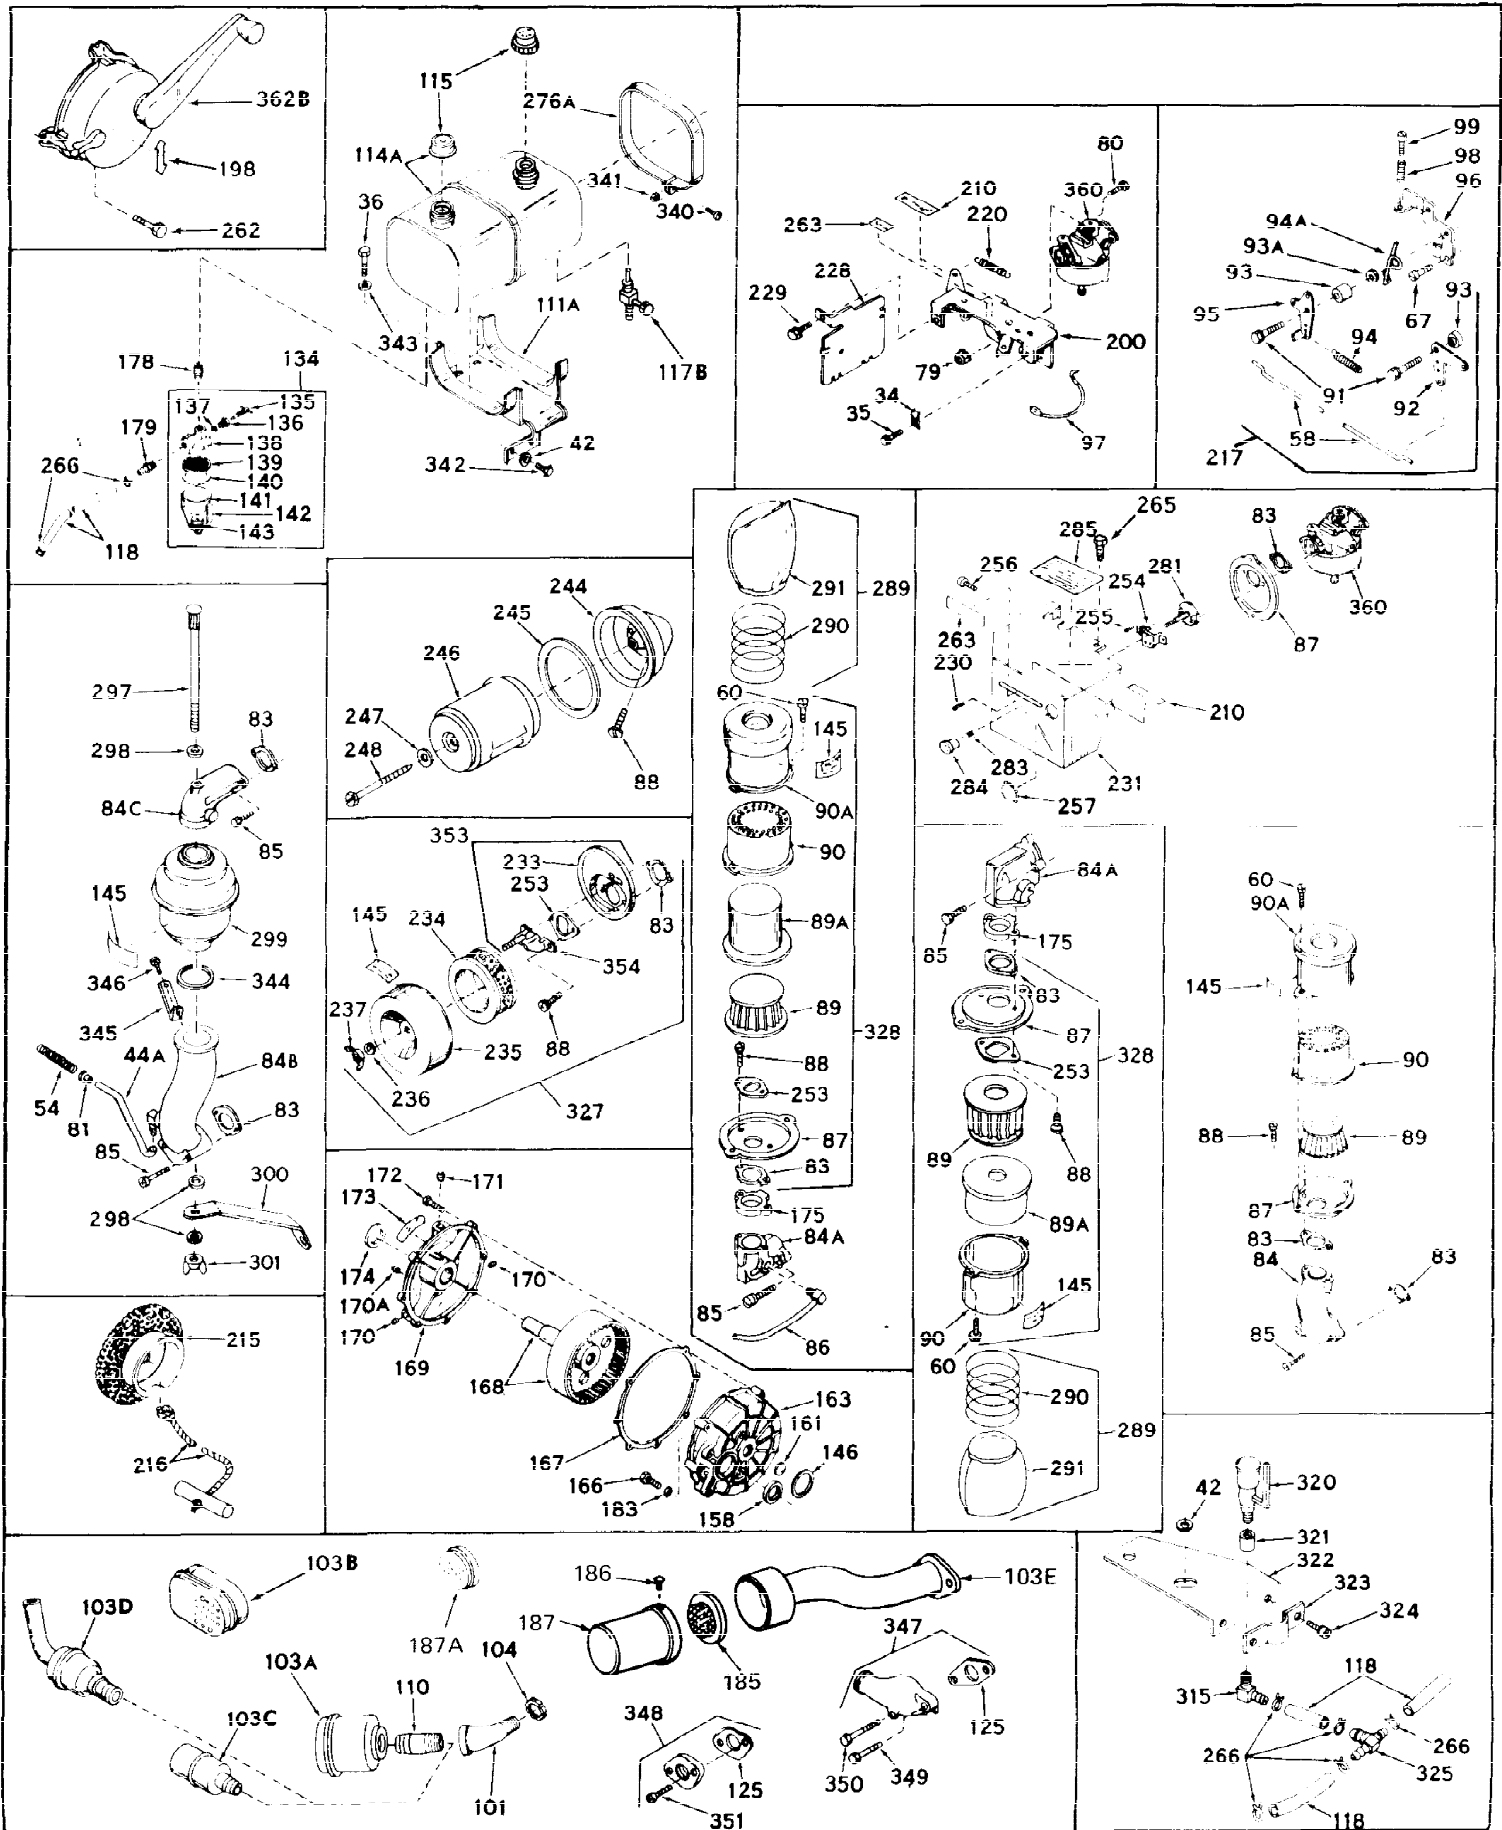

Ref #	Part Number	Qty	Description
34	27793	0	Clip, Conduit
35	28942	0	Screw
36	650694	0	Screw, Hex hd. cap, 5/16-18 x 2
36	650695	0	Screw, Hex hd. cap, 5/16-18 x 2-1/4 (Grade 8
36	650697	0	Screw, Hex hd. cap, 5/16-18 x 2-1/2
42	26073	0	Washer, Connecting rod bolt
44A	32447	0	Tube, Breather
54	28819	0	Spring, Fuel line
54	31778	0	Spring, Coil
58	31879	0	Link, Governor lever to bellcrank
60	650152	0	Screw
67	650399	0	Screw, Phil. fil. hd. Sems, 10-32 x 5/8
79	29752	0	Nut
80	650572	0	Screw
81	32446	0	Grommet, Breather tube
83	27272	0	Gasket, Air cleaner
85	29786	0	Screw
85	650163	0	Screw, Fil. hd. Sems, 10-32 x 7/8
85	650416	0	Screw, Rd. hd. Sems, 10-32 x 1
85	650605	0	Screw
87	31708	0	Bracket, Air cleaner
88	28820	0	Screw
88	650399	0	Screw, Phil. fil. hd. Sems, 10-32 x 5/8
88	650521	0	Screw
89A	31700	0	Element, Air cleaner
90	31692	0	Body, Air cleaner
91	30312	0	Screw, Hex washer hd. Sems, 10-32 x 1/2
92	30712	0	Lever, Bellcrank
93	29530	0	Bushing, Lever
93A	28562	0	Bushing, Lever
94	30202	0	Spring, Extension
95	30201A	0	Lever, Speed control
96	30199A	0	Bracket, Speed control
98	28569	0	Spring, Compression
98	32924	0	Spring, Compression
99	29500	0	Screw, Fil. hd. mach., Sems, 8-32 x 3/4
99	650223	0	Screw, Fil. slotted hd. Sems, 8-32 x 5/8
99	650688	0	Screw, Hex hd., 10-32 x 1-5/16" (Drilled
104	28443	0	Nut, Conduit (1/8" thick)
104	32862	0	Nut, Conduit (1/4" thick)
115	32387A	0	Cap, Fuel filler (Charcoal Plastic) (Spurt
115	33032	0	Cap, Fuel filler (Red Plastic) (Spurt
118	29774	0	Line, Fuel (Braided 8.25")
118	30705	0	Line, Fuel (Braided 16")
118	30962	0	Line, Fuel (Braided 32")
125	27930	0	Gasket, Exhaust
145	31871	0	Decal, Air cleaner
146	28451	0	Gasket, Housing
171	24590	0	Plug, Pipe
215	28301	0	Pulley, Starter
216	590343	0	Rope & Handle Assy., Starter
228	30820	0	Baffle, Heat
229	28942	0	Screw
230	650257	0	Screw, Pan hd. Sems, 8-32 x 5/16
253	30767	0	Spacer, Air cleaner