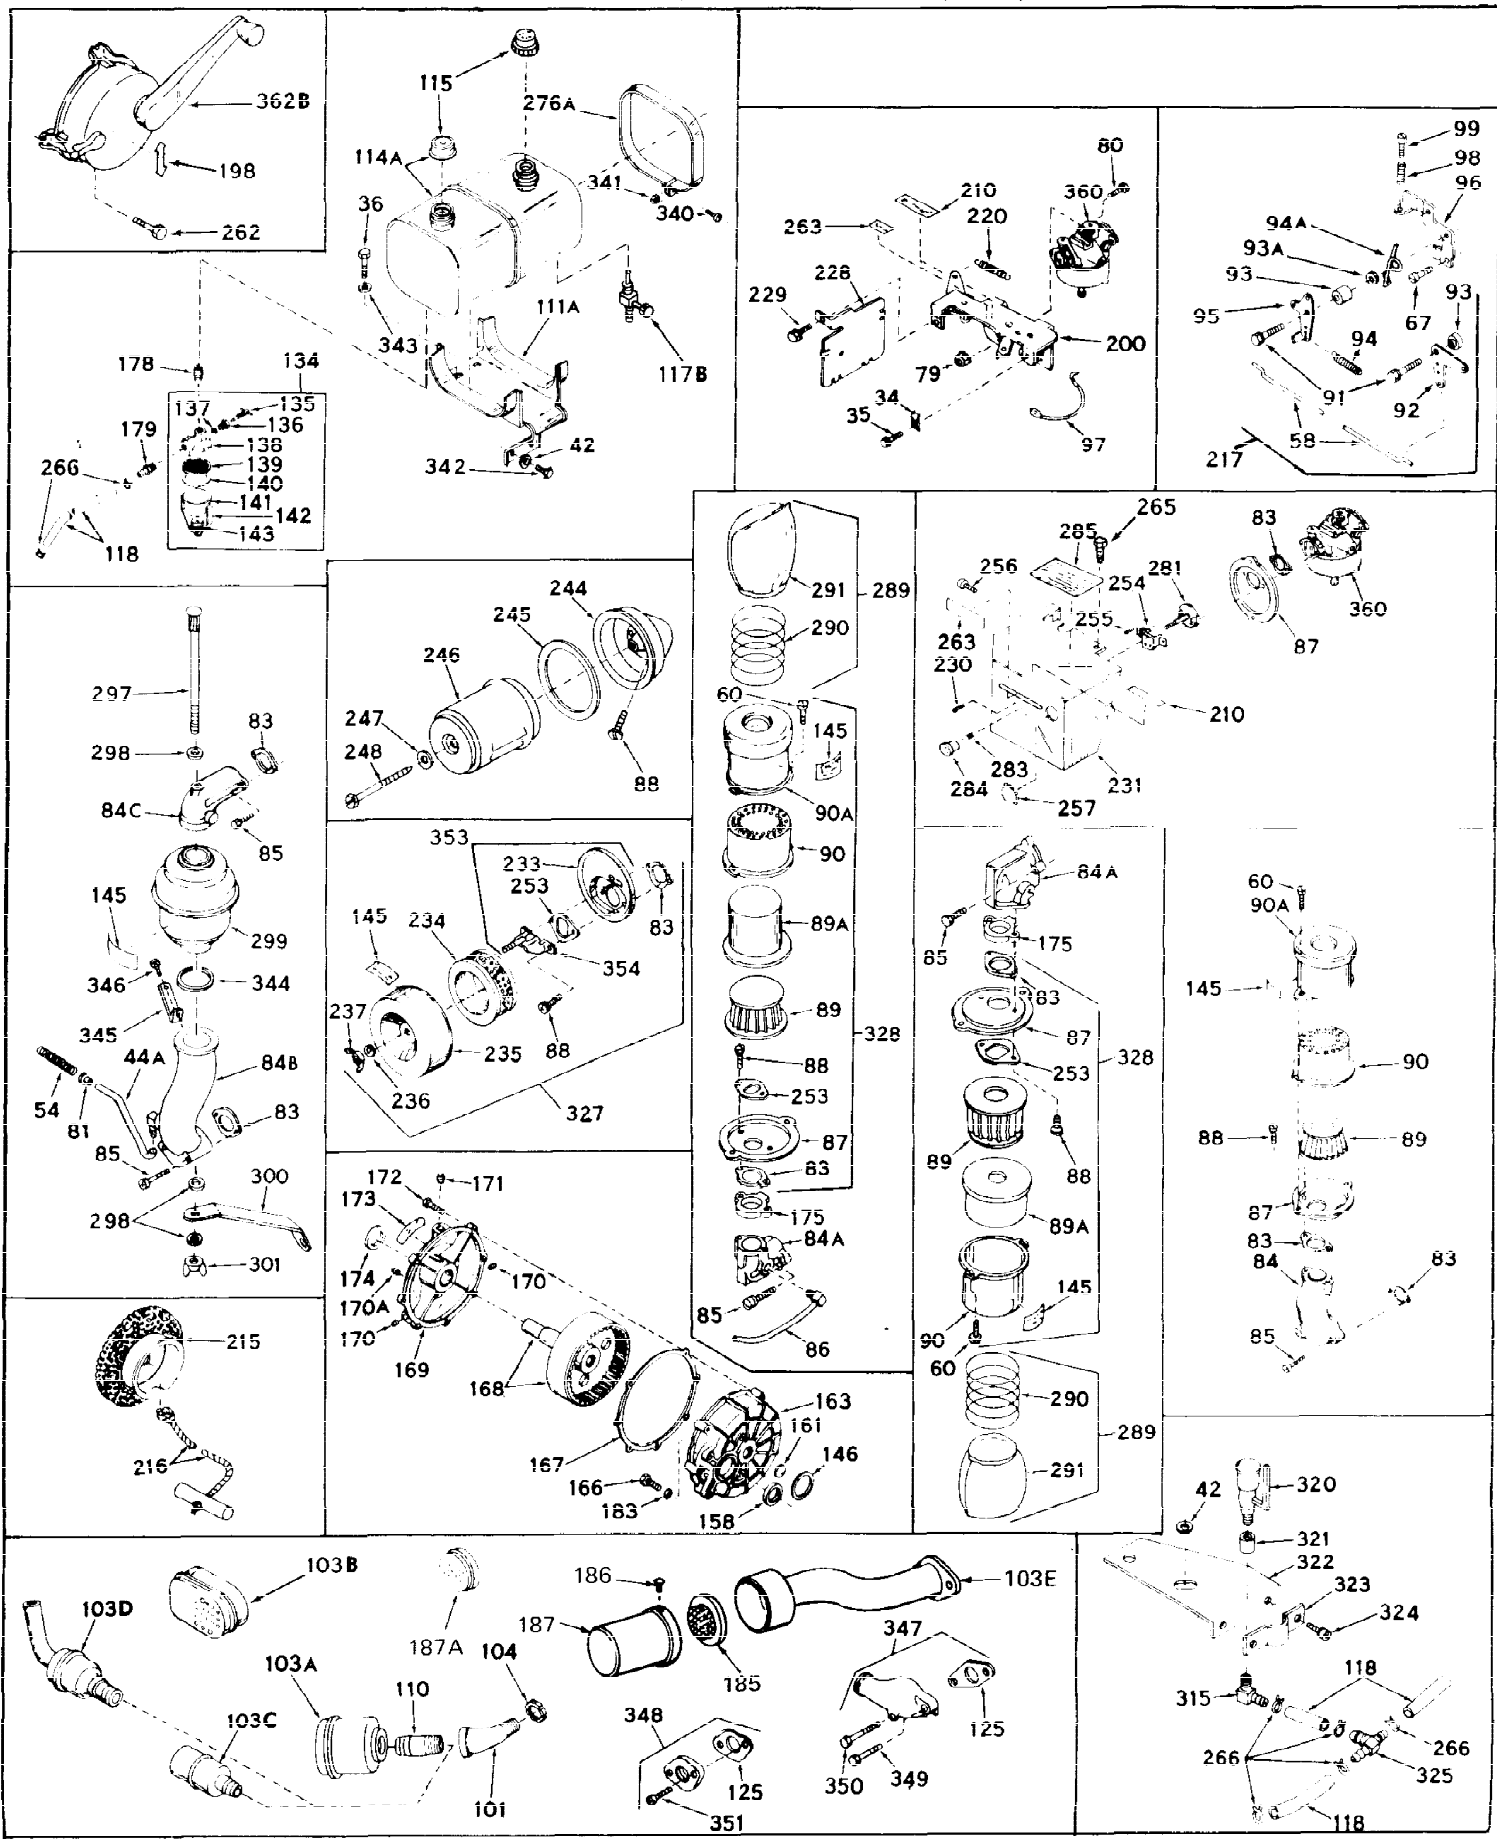

Ref #	Part Number	Qty	Description
34	27793	0	Clip, Conduit
35	28942	0	Screw
36	650694	0	Screw, Hex hd. cap, 5/16-18 x 2
36	650695	0	Screw, Hex hd. cap, 5/16-18 x 2-1/4 (Grade 8
36	650697	0	Screw, Hex hd. cap, 5/16-18 x 2-1/2
42	26073	0	Washer, Connecting rod bolt
54	28819	0	Spring, Fuel line
54	31778	0	Spring, Coil
58	31879	0	Link, Governor lever to bellcrank
60	650152	0	Screw
67	650399	0	Screw, Phil. fil. hd. Sems, 10-32 x 5/8
79	29752	0	Nut
80	650572	0	Screw
83	27272	0	Gasket, Air cleaner
85	29786	0	Screw
85	650163	0	Screw, Fil. hd. Sems, 10-32 x 7/8
85	650416	0	Screw, Rd. hd. Sems, 10-32 x 1
85	650605	0	Screw
87	31691	0	Bracket, Air cleaner
88	650399	0	Screw, Phil. fil. hd. Sems, 10-32 x 5/8
88	650521	0	Screw
88	28820	0	Screw
89	30727	0	Element, Air cleaner
90	31692	0	Body, Air cleaner
91	30312	0	Screw, Hex washer hd. Sems, 10-32 x 1/2
92	30712	0	Lever, Bellcrank
93A	28562	0	Bushing, Lever
93	29530	0	Bushing, Lever
94	30202	0	Spring, Extension
95	30201A	0	Lever, Speed control
96	30199A	0	Bracket, Speed control
97	31902	0	Wire, Ground (Female fitting & spade
98	28569	0	Spring, Compression
98	32924	0	Spring, Compression
99	29500	0	Screw, Fil. hd. mach., Sems, 8-32 x 3/4
99	650223	0	Screw, Fil. slotted hd. Sems, 8-32 x 5/8
99	650688	0	Screw, Hex hd., 10-32 x 1-5/16" (Drilled
101	29574	0	Elbow, Exhaust (90°)
103D	31506	0	Muffler
104	28443	0	Nut, Conduit (1/8" thick)
104	32862	0	Nut, Conduit (1/4" thick)
115	32387A	0	Cap, Fuel filler (Charcoal Plastic) (Spurt
115	33032	0	Cap, Fuel filler (Red Plastic) (Spurt
118	29774	0	Line, Fuel (Braided 8.25")
118	30705	0	Line, Fuel (Braided 16")
118	30962	0	Line, Fuel (Braided 32")
125	27930	0	Gasket, Exhaust
145	31752	0	Decal, Air cleaner
146	28451	0	Gasket, Housing
171	24590	0	Plug, Pipe
215	28301	0	Pulley, Starter
216	590343	0	Rope & Handle Assy., Starter
228	30820	0	Baffle, Heat
229	28942	0	Screw
230	650257	0	Screw, Pan hd. Sems, 8-32 x 5/16