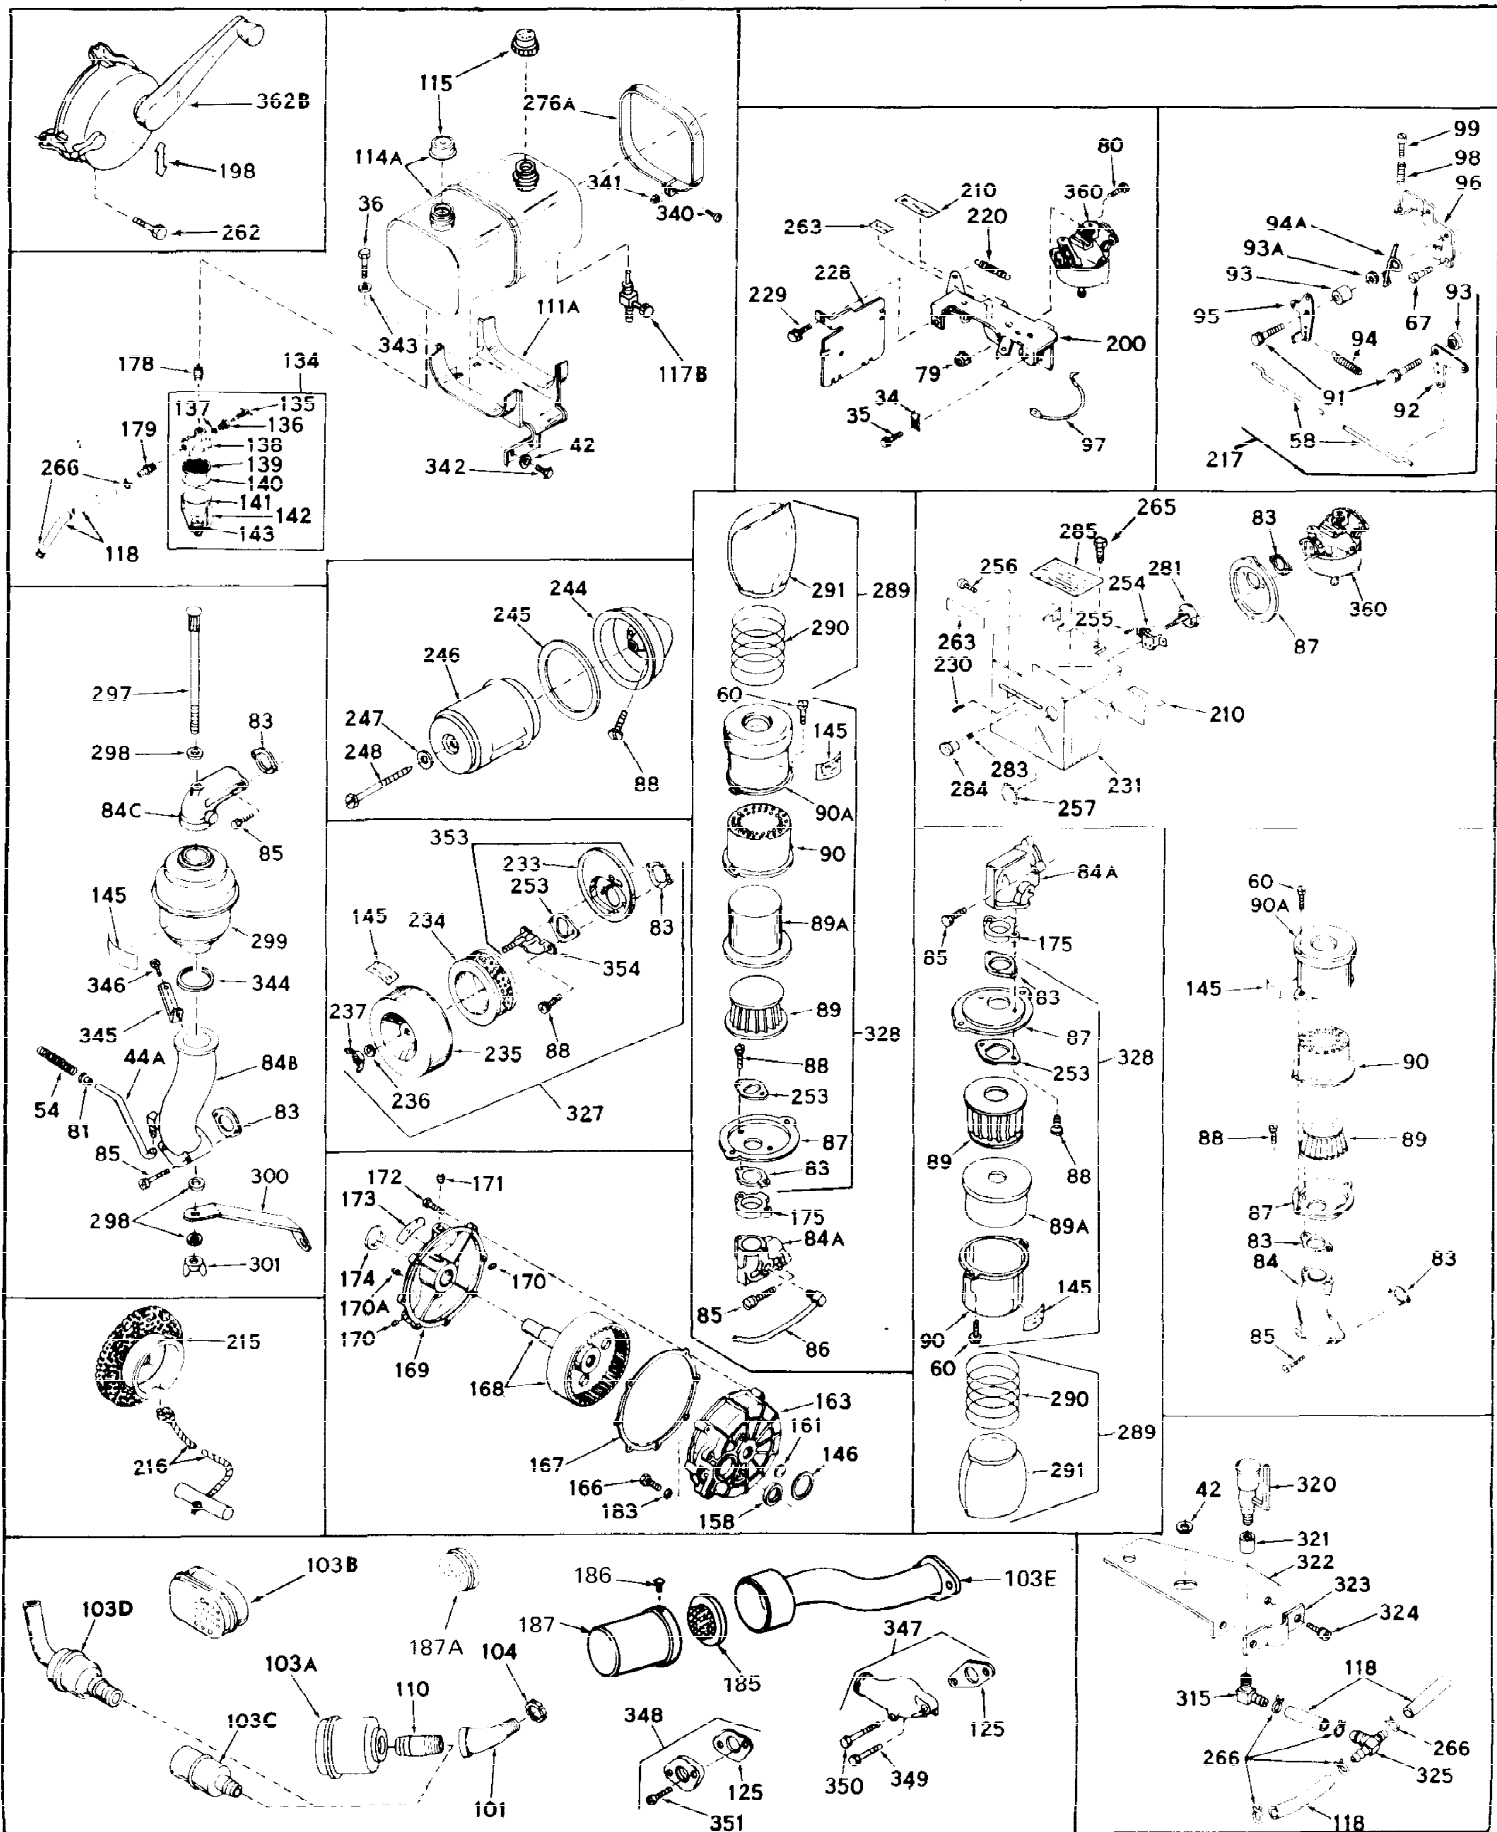

Ref #	Part Number	Qty	Description
34	27793	0	Clip, Conduit
35	28942	0	Screw
36	650694	0	Screw, Hex hd. cap, 5/16-18 x 2
36	650695	0	Screw, Hex hd. cap, 5/16-18 x 2-1/4 (Grade 8
36	650697	0	Screw, Hex hd. cap, 5/16-18 x 2-1/2
42	26073	0	Washer, Connecting rod bolt
54	28819	0	Spring, Fuel line
54	31778	0	Spring, Coil
58	31879	0	Link, Governor lever to bellcrank
60	650152	0	Screw
67	650399	0	Screw, Phil. fil. hd. Sems, 10-32 x 5/8
79	29752	0	Nut
80	650572	0	Screw
83	27272	0	Gasket, Air cleaner
85	29786	0	Screw
85	650163	0	Screw, Fil. hd. Sems, 10-32 x 7/8
85	650416	0	Screw, Rd. hd. Sems, 10-32 x 1
85	650605	0	Screw
87	31691	0	Bracket, Air cleaner
88	650399	0	Screw, Phil. fil. hd. Sems, 10-32 x 5/8
88	650521	0	Screw
88	28820	0	Screw
89	30727	0	Element, Air cleaner
90	31692	0	Body, Air cleaner
91	30312	0	Screw, Hex washer hd. Sems, 10-32 x 1/2
92	30712	0	Lever, Bellcrank
93A	28562	0	Bushing, Lever
93	29530	0	Bushing, Lever
94	30202	0	Spring, Extension
95	30201A	0	Lever, Speed control
96	30199A	0	Bracket, Speed control
97	31902	0	Wire, Ground (Female fitting & spade
98	28569	0	Spring, Compression
98	32924	0	Spring, Compression
99	29500	0	Screw, Fil. hd. mach., Sems, 8-32 x 3/4
99	650223	0	Screw, Fil. slotted hd. Sems, 8-32 x 5/8
99	650688	0	Screw, Hex hd., 10-32 x 1-5/16" (Drilled
101	29574	0	Elbow, Exhaust (90°)
103D	31506	0	Muffler
104	28443	0	Nut, Conduit (1/8" thick)
104	32862	0	Nut, Conduit (1/4" thick)
115	32387A	0	Cap, Fuel filler (Charcoal Plastic) (Spurt
115	33032	0	Cap, Fuel filler (Red Plastic) (Spurt
118	29774	0	Line, Fuel (Braided 8.25")
118	30705	0	Line, Fuel (Braided 16")
118	30962	0	Line, Fuel (Braided 32")
125	27930	0	Gasket, Exhaust
145	31752	0	Decal, Air cleaner
146	28451	0	Gasket, Housing
171	24590	0	Plug, Pipe
215	28301	0	Pulley, Starter
216	590343	0	Rope & Handle Assy., Starter
228	30820	0	Baffle, Heat
229	28942	0	Screw
230	650257	0	Screw, Pan hd. Sems, 8-32 x 5/16