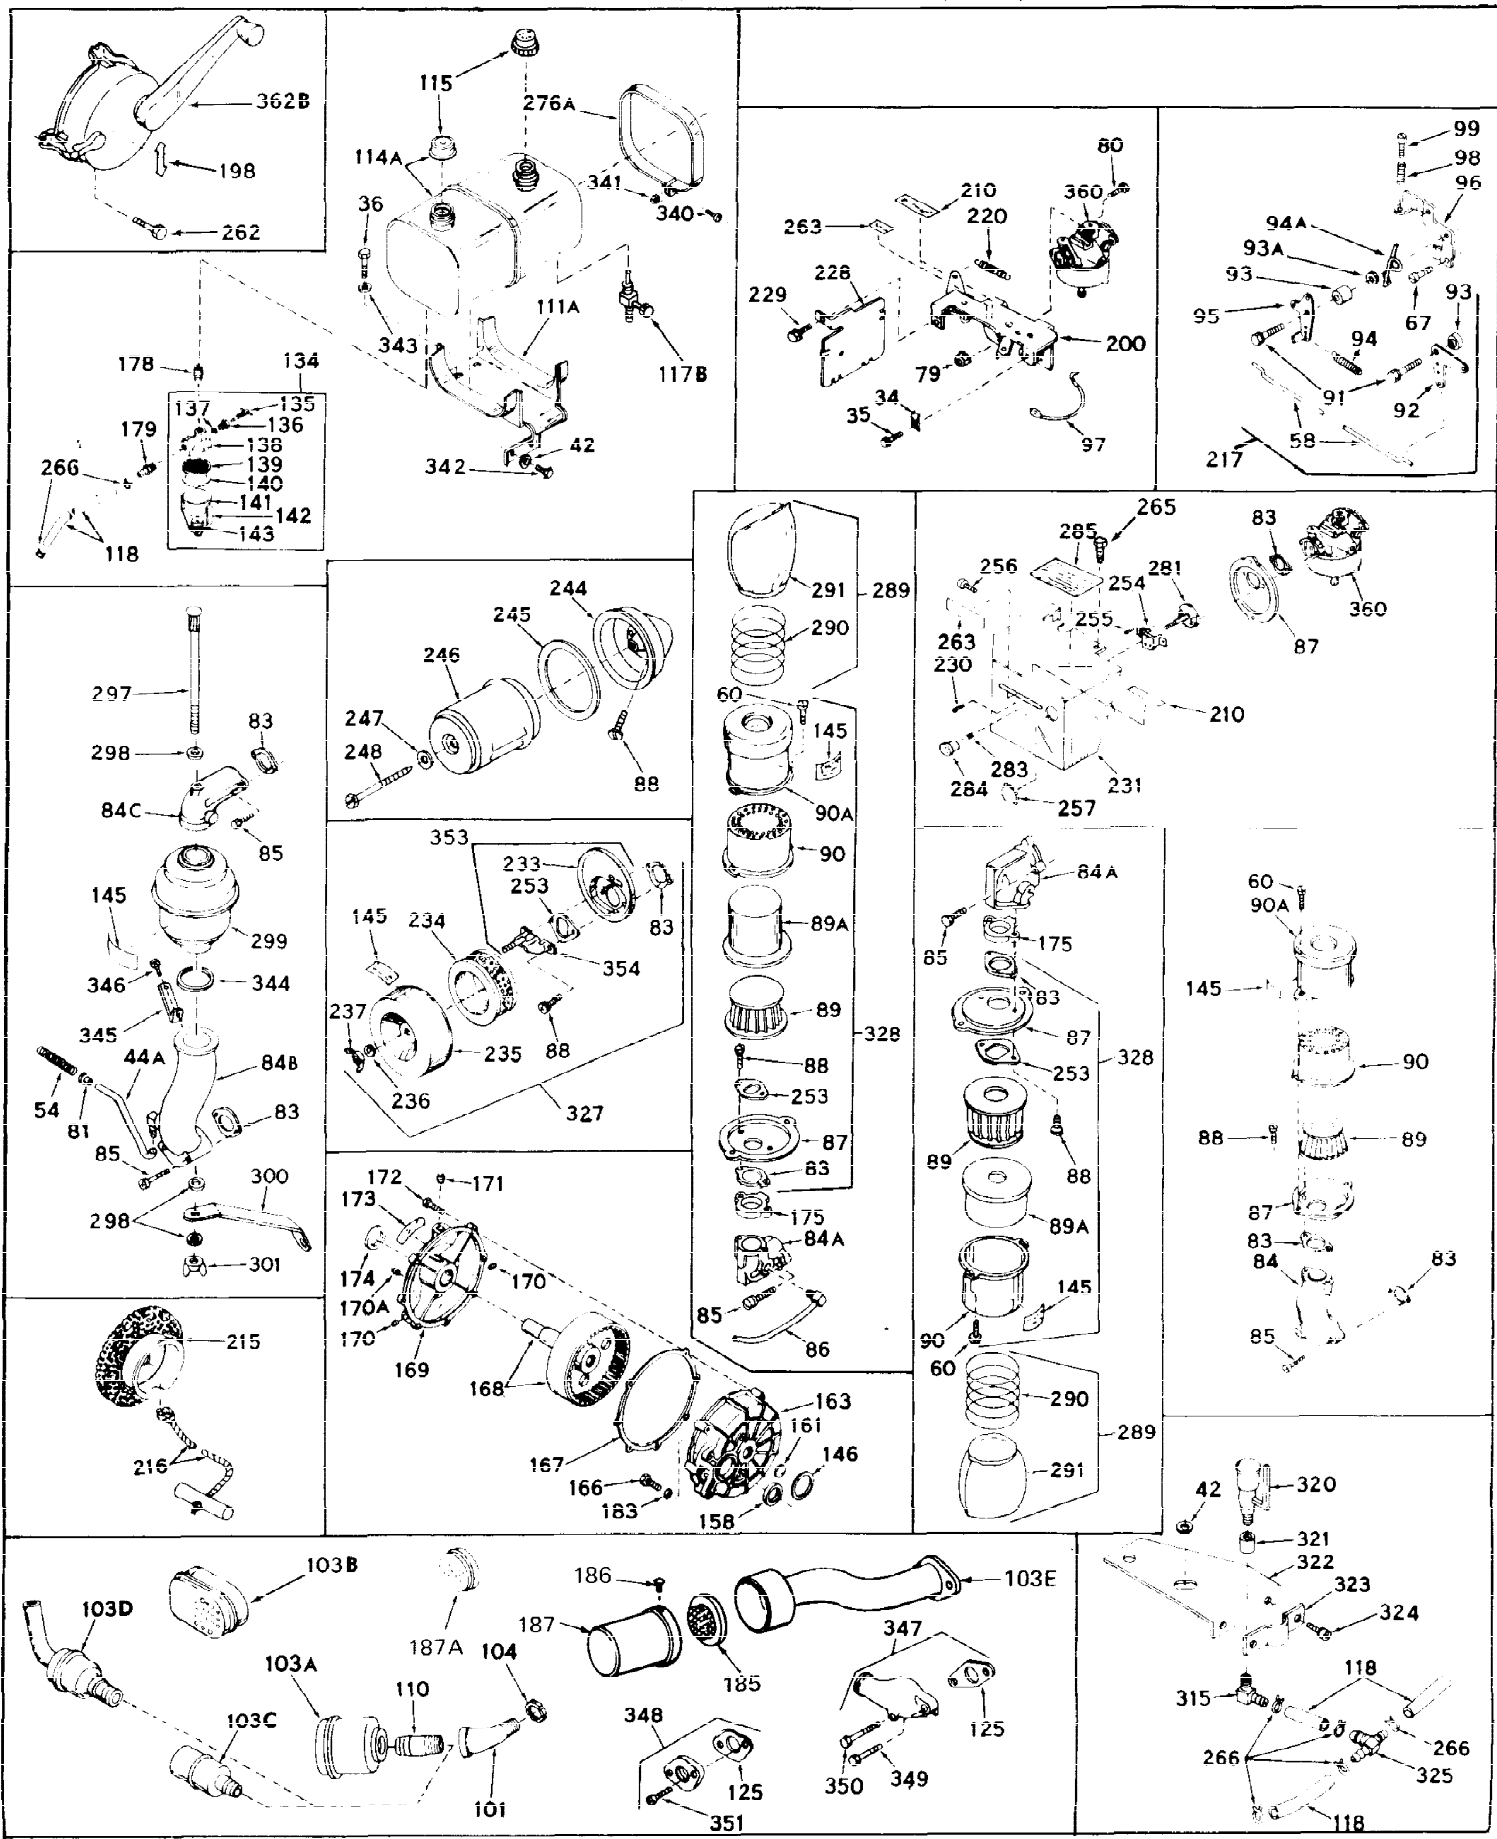

Ref #	Part Number	Qty	Description
34	27793	0	Clip, Conduit
35	28942	0	Screw
36	650694	0	Screw, Hex hd. cap, 5/16-18 x 2
36	650695	0	Screw, Hex hd. cap, 5/16-18 x 2-1/4 (Grade 8
36	650697	0	Screw, Hex hd. cap, 5/16-18 x 2-1/2
42	26073	0	Washer, Connecting rod bolt
54	28819	0	Spring, Fuel line
54	31778	0	Spring, Coil
60	650152	0	Screw
67	650399	0	Screw, Phil. fil. hd. Sems, 10-32 x 5/8
79	29752	0	Nut
80	650572	0	Screw
83	27272	0	Gasket, Air cleaner
85	29786	0	Screw
85	650163	0	Screw, Fil. hd. Sems, 10-32 x 7/8
85	650416	0	Screw, Rd. hd. Sems, 10-32 x 1
85	650605	0	Screw
87	31691	0	Bracket, Air cleaner
88	650521	0	Screw
88	28820	0	Screw
88	650399	0	Screw, Phil. fil. hd. Sems, 10-32 x 5/8
89	30727	0	Element, Air cleaner
90	31692	0	Body, Air cleaner
91	30312	0	Screw, Hex washer hd. Sems, 10-32 x 1/2
98	28569	0	Spring, Compression
98	32924	0	Spring, Compression
99	29500	0	Screw, Fil. hd. mach., Sems, 8-32 x 3/4
99	650223	0	Screw, Fil. slotted hd. Sems, 8-32 x 5/8
99	650688	0	Screw, Hex hd., 10-32 x 1-5/16" (Drilled
104	28443	0	Nut, Conduit (1/8" thick)
104	32862	0	Nut, Conduit (1/4" thick)
115	32387A	0	Cap, Fuel filler (Charcoal Plastic) (Spurt
115	33032	0	Cap, Fuel filler (Red Plastic) (Spurt
118	29774	0	Line, Fuel (Braided 8.25")
118	30705	0	Line, Fuel (Braided 16")
118	30962	0	Line, Fuel (Braided 32")
125	27930	0	Gasket, Exhaust
145	31752	0	Decal, Air cleaner
146	28451	0	Gasket, Housing
171	24590	0	Plug, Pipe
215	28301	0	Pulley, Starter
216	590343	0	Rope & Handle Assy., Starter
228	30820	0	Baffle, Heat
229	28942	0	Screw
230	650257	0	Screw, Pan hd. Sems, 8-32 x 5/16
253	30767	0	Spacer, Air cleaner
255	28820	0	Screw
256	650760	0	Screw
257	31291	0	Plug, Cover
262	29716	0	Screw
265	650701	0	Screw, Hex washer hd. shakeproof,
266	26460	0	Clamp, Fuel line
289	730512	0	Kit, Pre-cleaner
290	31667	0	Spring, Pre-cleaner bag
291	31668	0	Bag, Pre-cleaner