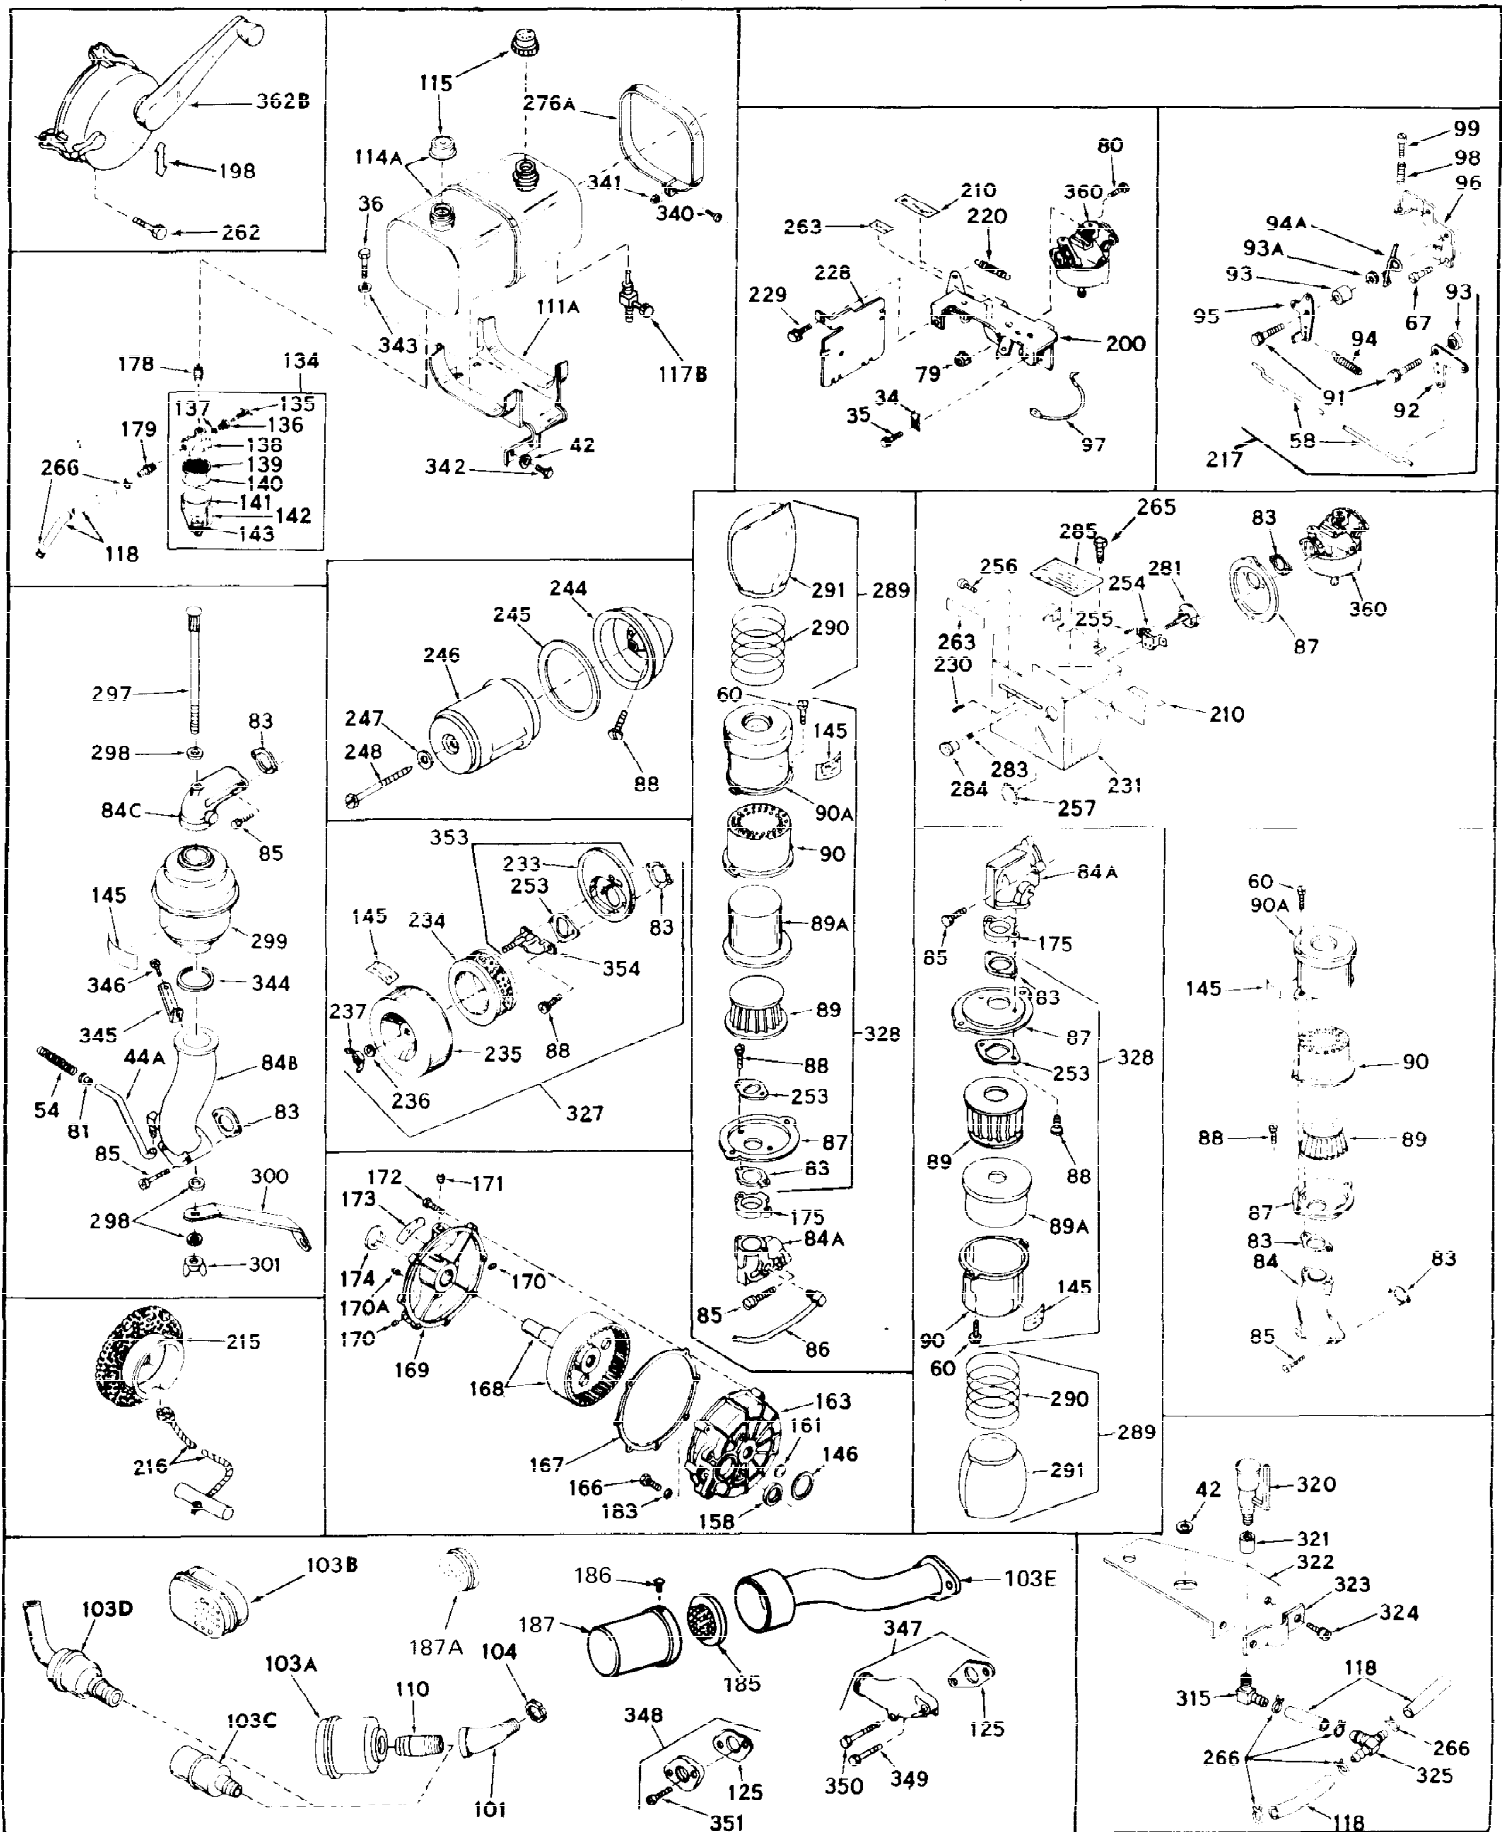

Ref #	Part Number	Qty	Description
34	27793	0	Clip, Conduit
35	28942	0	Screw
36	650694	0	Screw, Hex hd. cap, 5/16-18 x 2
36	650695	0	Screw, Hex hd. cap, 5/16-18 x 2-1/4 (Grade 8)
36	650697	0	Screw, Hex hd. cap, 5/16-18 x 2-1/2
42	26073	0	Washer, Connecting rod bolt
54	28819	0	Spring, Fuel line
54	31778	0	Spring, Coil
60	650152	0	Screw
67	650399	0	Screw, Phil. fil. hd. Sems, 10-32 x 5/8
79	29752	0	Nut
80	650572	0	Screw
83	27272	0	Gasket, Air cleaner
85	29786	0	Screw
85	650163	0	Screw, Fil. hd. Sems, 10-32 x 7/8
85	650416	0	Screw, Rd. hd. Sems, 10-32 x 1
85	650605	0	Screw
87	31691	0	Bracket, Air cleaner
88	650521	0	Screw
88	28820	0	Screw
88	650399	0	Screw, Phil. fil. hd. Sems, 10-32 x 5/8
89	30727	0	Element, Air cleaner
90	31692	0	Body, Air cleaner
91	30312	0	Screw, Hex washer hd. Sems, 10-32 x 1/2
98	28569	0	Spring, Compression
98	32924	0	Spring, Compression
99	29500	0	Screw, Fil. hd. mach., Sems, 8-32 x 3/4
99	650223	0	Screw, Fil. slotted hd. Sems, 8-32 x 5/8
99	650688	0	Screw, Hex hd., 10-32 x 1-5/16" (Drilled)
101	32394	0	Elbow, Exhaust (90')
104	28443	0	Nut, Conduit (1/8" thick)
104	32862	0	Nut, Conduit (1/4" thick)
115	32387A	0	Cap, Fuel filler (Charcoal Plastic) (Spurt)
115	33032	0	Cap, Fuel filler (Red Plastic) (Spurt)
118	29774	0	Line, Fuel (Braided 8.25")
118	30705	0	Line, Fuel (Braided 16")
118	30962	0	Line, Fuel (Braided 32")
125	27930	0	Gasket, Exhaust
145	31752	0	Decal, Air cleaner
146	28451	0	Gasket, Housing
171	24590	0	Plug, Pipe
215	28301	0	Pulley, Starter
216	590343	0	Rope & Handle Assy., Starter
228	30820	0	Baffle, Heat
229	28942	0	Screw
230	650257	0	Screw, Pan hd. Sems, 8-32 x 5/16
253	30767	0	Spacer, Air cleaner
255	28820	0	Screw
256	650760	0	Screw
257	31291	0	Plug, Cover
262	29716	0	Screw
265	650701	0	Screw, Hex washer hd. shakeproof,
266	26460	0	Clamp, Fuel line
289	730512	0	Kit, Pre-cleaner
290	31667	0	Spring, Pre-cleaner bag