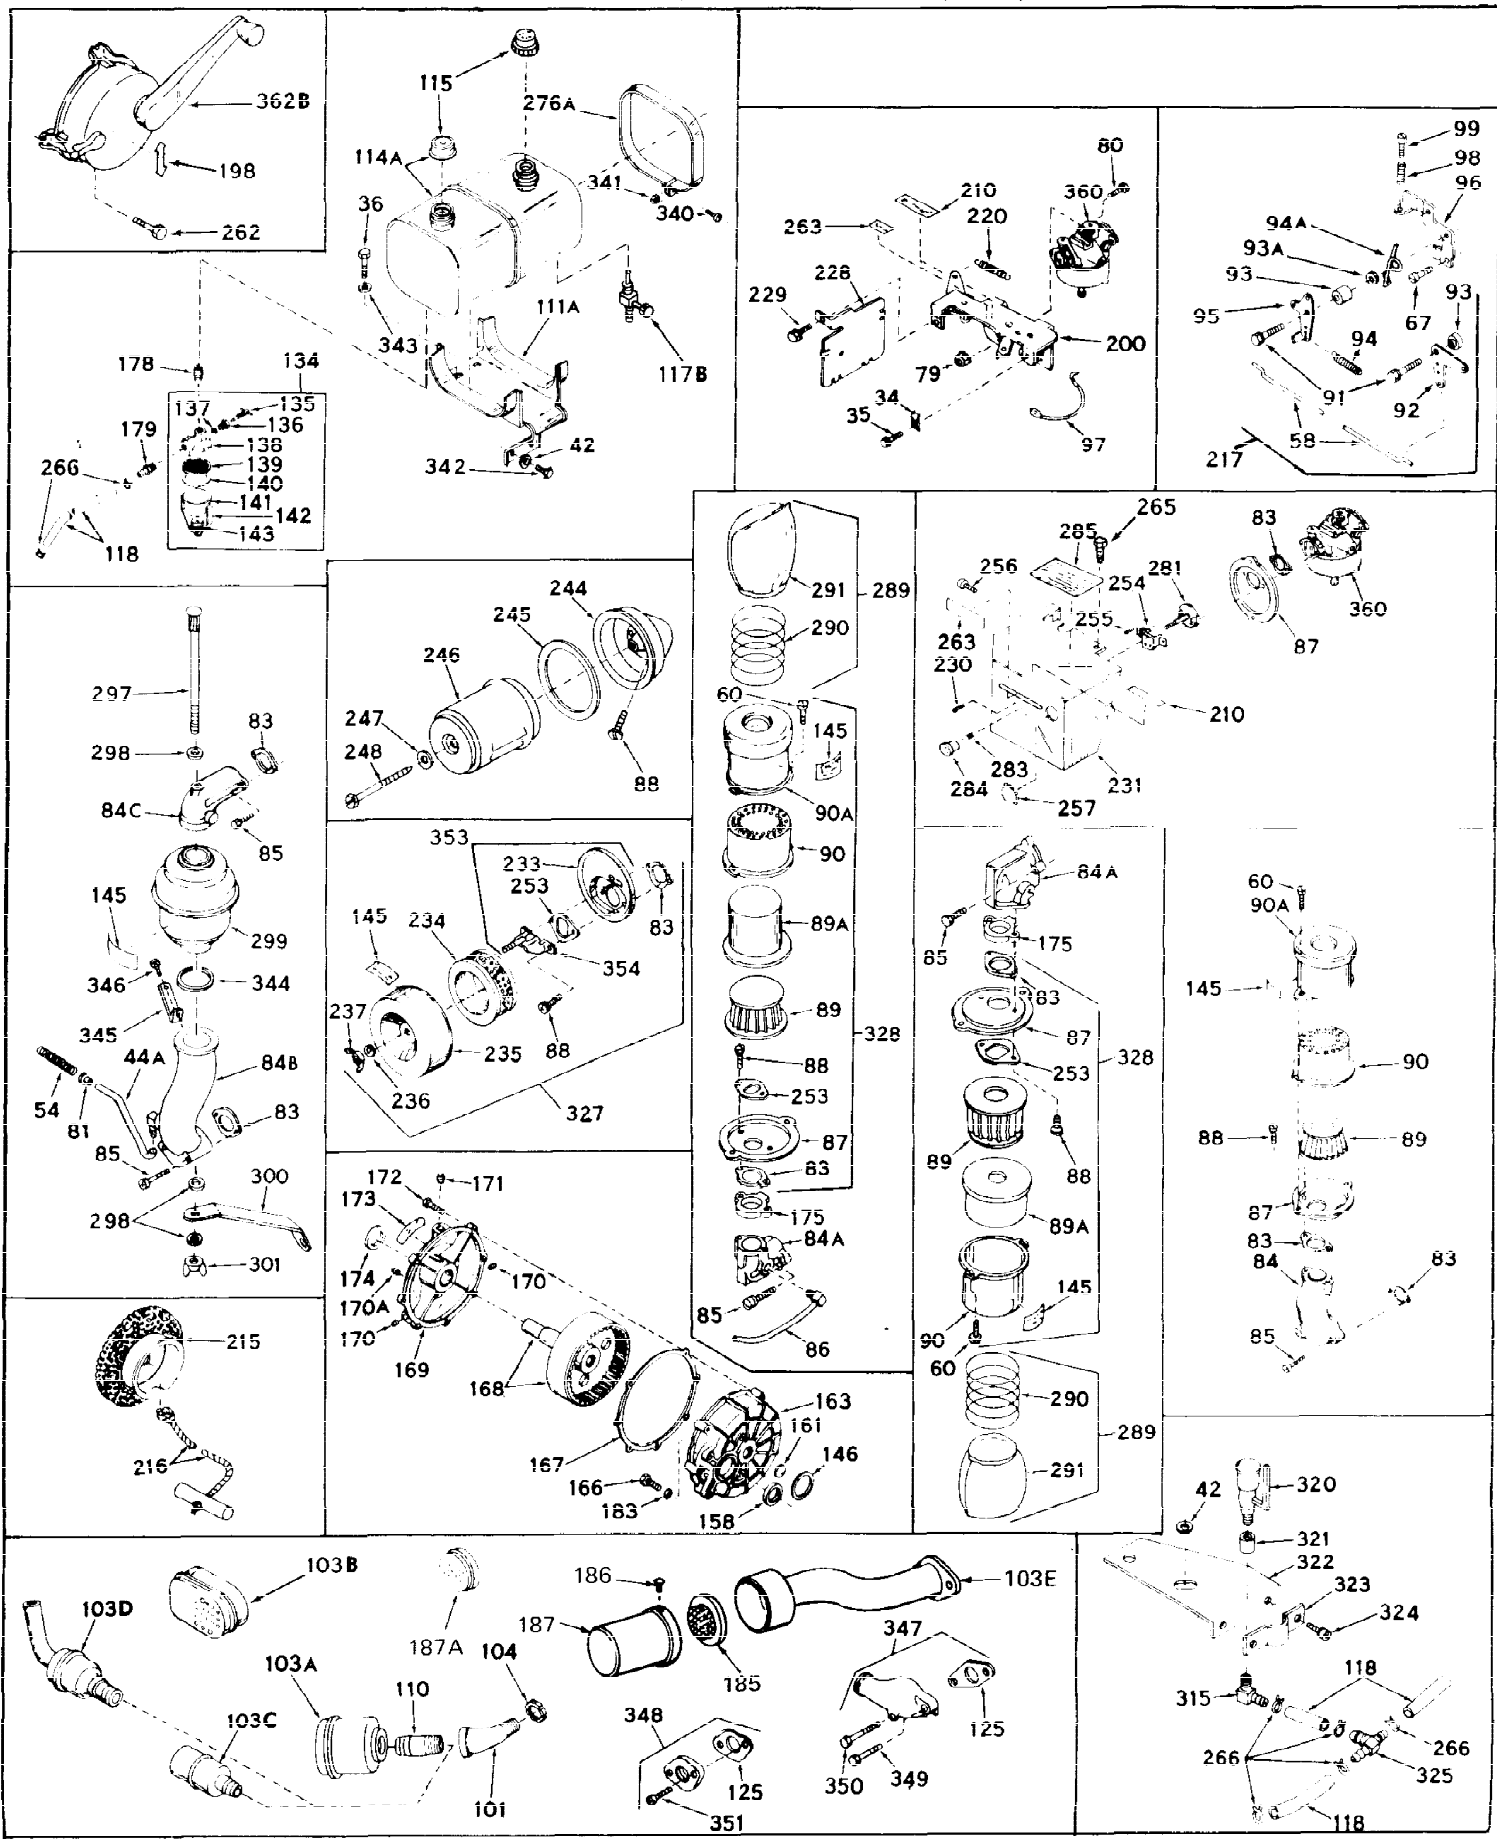

Ref #	Part Number	Qty	Description
34	27793	0	Clip, Conduit
35	28942	0	Screw
36	650694	0	Screw, Hex hd. cap, 5/16-18 x 2
36	650695	0	Screw, Hex hd. cap, 5/16-18 x 2-1/4 (Grade 8
36	650697	0	Screw, Hex hd. cap, 5/16-18 x 2-1/2
42	26073	0	Washer, Connecting rod bolt
54	28819	0	Spring, Fuel line
54	31778	0	Spring, Coil
60	650152	0	Screw
67	650399	0	Screw, Phil. fil. hd. Sems, 10-32 x 5/8
79	29752	0	Nut
80	650572	0	Screw
83	27272	0	Gasket, Air cleaner
85	29786	0	Screw
85	650163	0	Screw, Fil. hd. Sems, 10-32 x 7/8
85	650416	0	Screw, Rd. hd. Sems, 10-32 x 1
85	650605	0	Screw
87	31691	0	Bracket, Air cleaner
88	650521	0	Screw
88	28820	0	Screw
88	650399	0	Screw, Phil. fil. hd. Sems, 10-32 x 5/8
89	30727	0	Element, Air cleaner
90	31692	0	Body, Air cleaner
91	30312	0	Screw, Hex washer hd. Sems, 10-32 x 1/2
98	28569	0	Spring, Compression
98	32924	0	Spring, Compression
99	29500	0	Screw, Fil. hd. mach., Sems, 8-32 x 3/4
99	650223	0	Screw, Fil. slotted hd. Sems, 8-32 x 5/8
99	650688	0	Screw, Hex hd., 10-32 x 1-5/16" (Drilled
101	32394	0	Elbow, Exhaust (90')
104	28443	0	Nut, Conduit (1/8" thick)
104	32862	0	Nut, Conduit (1/4" thick)
110	32454	0	Nipple, Exhaust pipe (1-3/8")
115	32387A	0	Cap, Fuel filler (Charcoal Plastic) (Spurt
115	33032	0	Cap, Fuel filler (Red Plastic) (Spurt
118	29774	0	Line, Fuel (Braided 8.25")
118	30705	0	Line, Fuel (Braided 16")
118	30962	0	Line, Fuel (Braided 32")
125	27930	0	Gasket, Exhaust
145	31752	0	Decal, Air cleaner
146	28451	0	Gasket, Housing
171	24590	0	Plug, Pipe
215	28301	0	Pulley, Starter
216	590343	0	Rope & Handle Assy., Starter
228	30820	0	Baffle, Heat
229	28942	0	Screw
230	650257	0	Screw, Pan hd. Sems, 8-32 x 5/16
253	30767	0	Spacer, Air cleaner
255	28820	0	Screw
256	650760	0	Screw
257	31291	0	Plug, Cover
262	29716	0	Screw
265	650701	0	Screw, Hex washer hd. shakeproof,
266	26460	0	Clamp, Fuel line
289	730512	0	Kit, Pre-cleaner